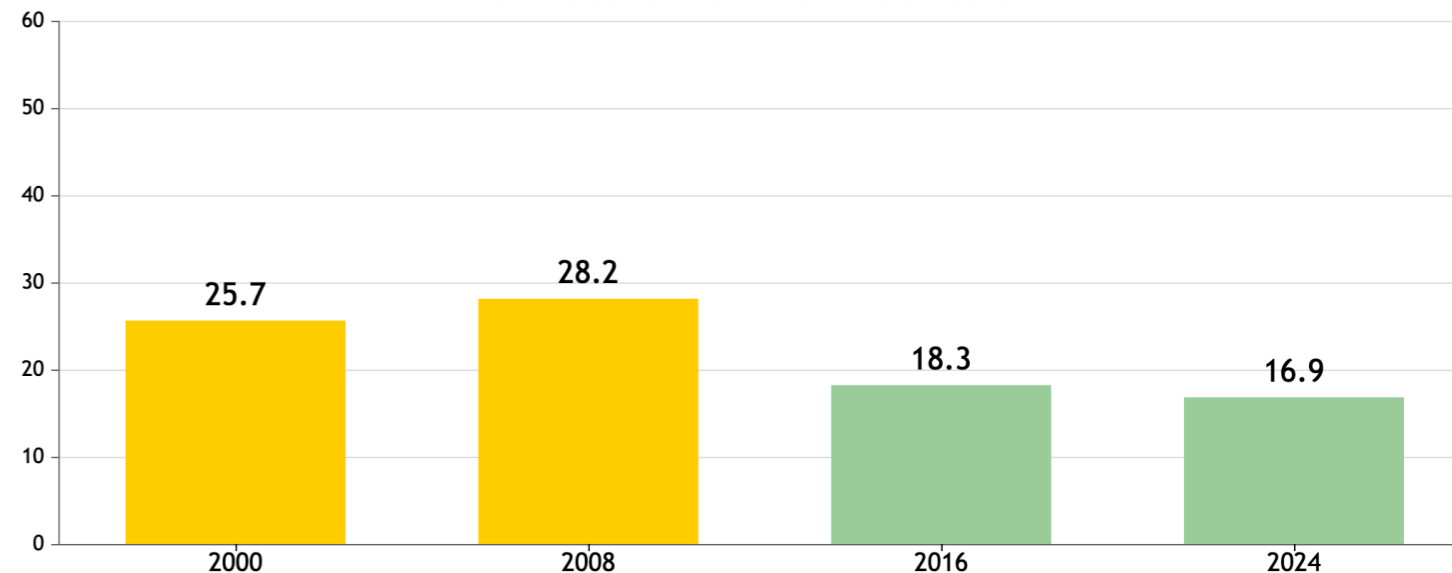

GLOBAL HUNGER INDEX 2024: INDONESIA

In the 2024 Global Hunger Index, Indonesia ranks **77th** out of the 127 countries with sufficient data to calculate 2024 GHI scores. With a score of **16.9**, Indonesia has a level of hunger that is *moderate*.

Indonesia's GHI Score is based on the values of four component indicators:

very high high medium low very low

NOTE: — = Data are not available or not presented. See [Table A.3](#) for provisional designations of the severity of hunger for some countries with incomplete data. *GHI estimates.

NOTE: See [Methodology](#) for the formula for calculating GHI scores and the sources from which the data are compiled.

GLOBAL HUNGER INDEX 2024: INDONESIA

GHI Score Trend for Indonesia

NOTE: Data for GHI scores are from 1998–2002 (2000), 2006–2010 (2008), 2014–2018 (2016), and 2019–2023 (2024).

NOTE: Data for child stunting and child wasting are from 1998–2002 (2000), 2006–2010 (2008), 2014–2018 (2016), and 2019–2023 (2024). Data for undernourishment are from 2000–2002 (2000), 2007–2009 (2008), 2015–2017 (2016), and 2021–2023 (2024). Data for child mortality are from 2000, 2008, 2016, and 2022 (2024).