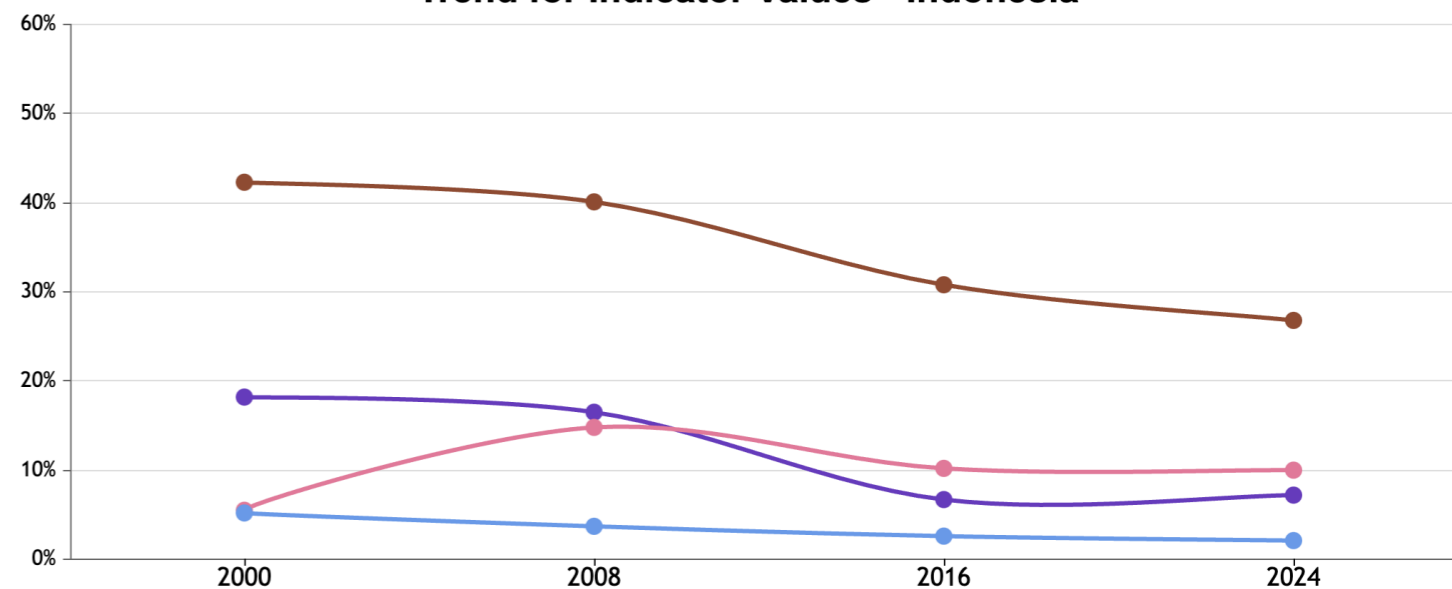

Trend for Indicator Values - Indonesia

Undernourishment (% of population) Child wasting (% of children under five years old) Child stunting (% of children under five years old) Child mortality (% of children under five years old)

NOTE: Data for child stunting and child wasting are from 1998–2002 (2000), 2006–2010 (2008), 2014–2018 (2016), and 2019–2023 (2024). Data for undernourishment are from 2000–2002 (2000), 2007–2009 (2008), 2015–2017 (2016), and 2021–2023 (2024). Data for child mortality are from 2000, 2008, 2016, and 2022 (2024).

The Global Hunger Index is a peer-reviewed annual report, jointly published by Concern Worldwide and Welthungerhilfe, designed to comprehensively measure and track hunger at the global, regional, and country levels. This country profile is based on data and information from the 2024 Global Hunger Index. The boundaries and names shown and the designations used on maps on this page do not imply official endorsement or acceptance by Welthungerhilfe (WHH) or Concern Worldwide.

For more information please see the 2024 Global Hunger Index at www.globalhungerindex.org

Publication date: October 2024