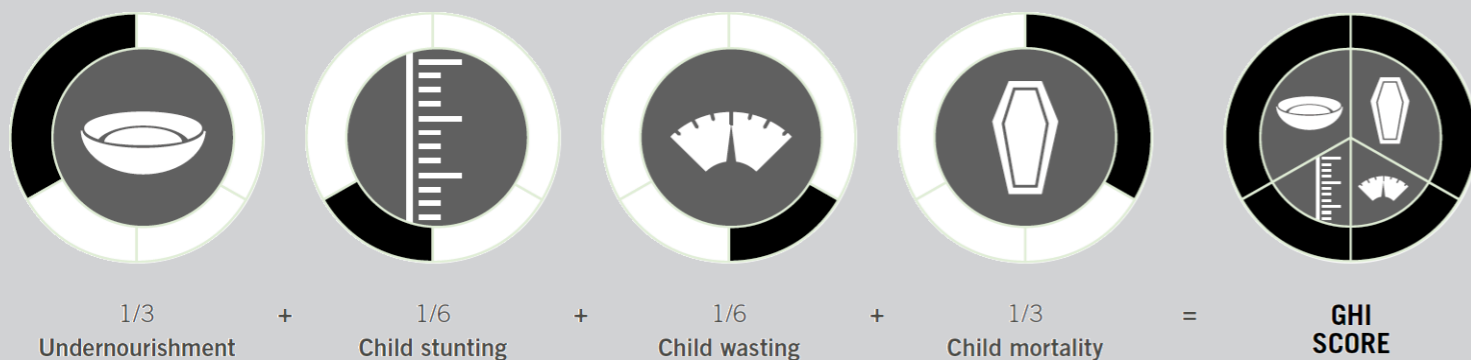

GLOBAL HUNGER INDEX 2024: INDONESIA

In the 2024 Global Hunger Index, Indonesia ranks **77th** out of the 127 countries with sufficient data to calculate 2024 GHI scores. With a score of **16.9**, Indonesia has a level of hunger that is *moderate*.

Indonesia's GHI Score is based on the values of four component indicators:

very high high medium low very low

NOTE: — = Data are not available or not presented. See [Table A.3](#) for provisional designations of the severity of hunger for some countries with incomplete data. *GHI estimates.

NOTE: See [Methodology](#) for the formula for calculating GHI scores and the sources from which the data are compiled.

GLOBAL HUNGER INDEX 2024: INDONESIA

GHI Score Trend for Indonesia

NOTE: Data for GHI scores are from 1998–2002 (2000), 2006–2010 (2008), 2014–2018 (2016), and 2019–2023 (2024).

Trend for Indicator Values - Indonesia

Undernourishment (% of population) Child wasting (% of children under five years old) Child stunting (% of children under five years old) Child mortality (% of children under five years old)