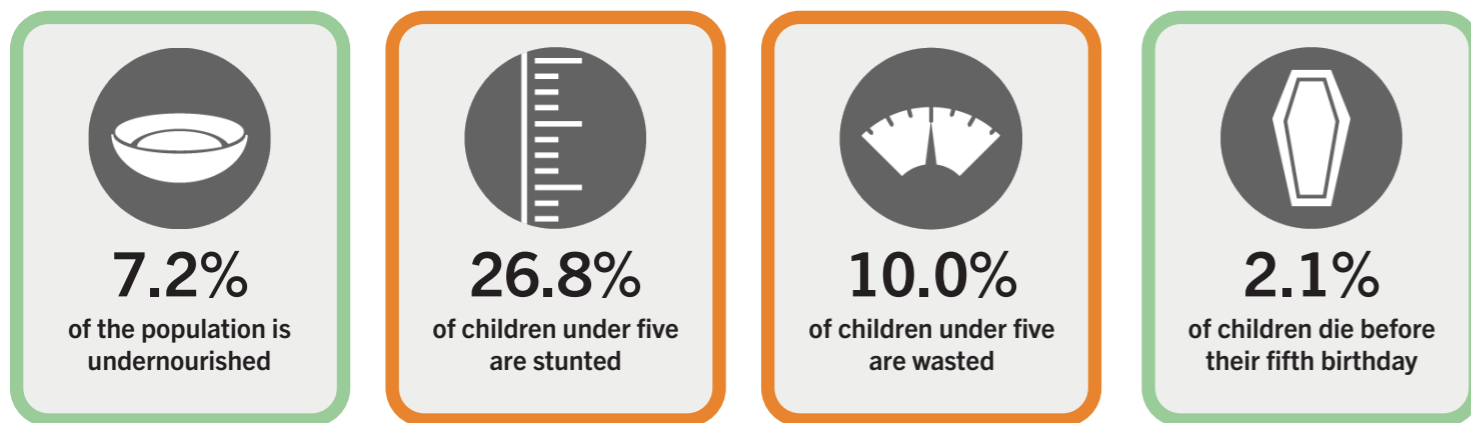

GLOBAL HUNGER INDEX 2024: INDONESIA

In the 2024 Global Hunger Index, Indonesia ranks **77th** out of the 127 countries with sufficient data to calculate 2024 GHI scores. With a score of **16.9**, Indonesia has a level of hunger that is *moderate*.

Indonesia's GHI Score is based on the values of four component indicators:

very high high medium low very low

NOTE: — = Data are not available or not presented. See [Table A.3](#) for provisional designations of the severity of hunger for some countries with incomplete data. *GHI estimates.

NOTE: See [Methodology](#) for the formula for calculating GHI scores and the sources from which the data are compiled.

GLOBAL HUNGER INDEX 2024: INDONESIA

GHI Score Trend for Indonesia

NOTE: Data for GHI scores are from 1998–2002 (2000), 2006–2010 (2008), 2014–2018 (2016), and 2019–2023 (2024).

NOTE: Data for child stunting and child wasting are from 1998–2002 (2000), 2006–2010 (2008), 2014–2018 (2016), and 2019–2023 (2024). Data for undernourishment are from 2000–2002 (2000), 2007–2009 (2008), 2015–2017 (2016), and 2021–2023 (2024). Data for child mortality are from 2000, 2008, 2016, and 2022 (2024).