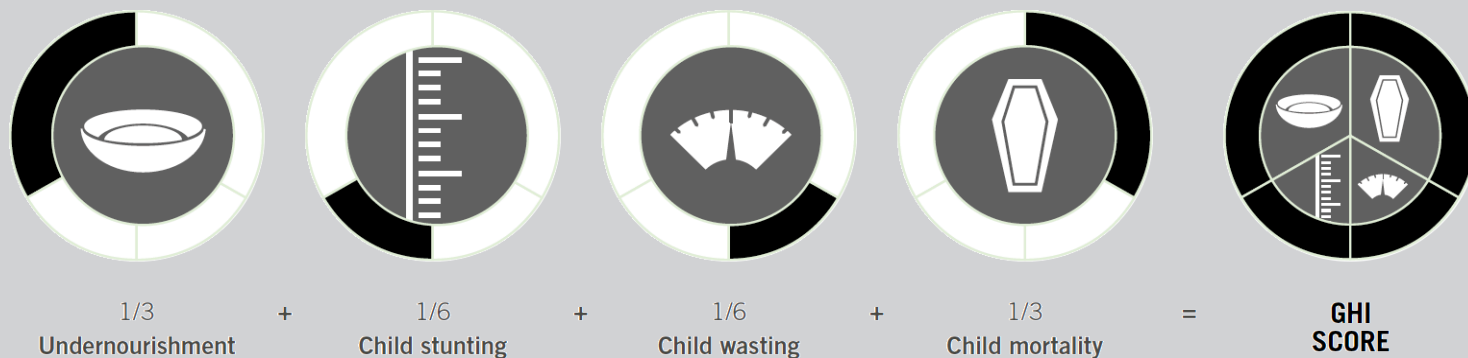

GLOBAL HUNGER INDEX 2024: BANGLADESH

GLOBAL HUNGER INDEX 2024: BANGLADESH

In the 2024 Global Hunger Index, Bangladesh ranks **84th** out of the 127 countries with sufficient data to calculate 2024 GHI scores. With a score of **19.4**, Bangladesh has a level of hunger that is *moderate*.

very high high medium low very low

Trend for Indicator Values - Bangladesh

Undernourishment (% of population) Child wasting (% of children under five years old) Child stunting (% of children under five years old) Child mortality (% of children under five years old)

NOTE: — = Data are not available or not presented. See [Table A.3](#) for provisional designations of the severity of hunger for some countries with incomplete data. *GHI estimates.

NOTE: Data for child stunting and child wasting are from 1998–2002 (2000), 2006–2010 (2008), 2014–2018 (2016), and 2019–2023 (2024). Data for undernourishment are from 2000–2002 (2000), 2007–2009 (2008), 2015–2017 (2016), and 2021–2023 (2024). Data for child mortality are from 2000, 2008, 2016, and 2022 (2024).

NOTE: See [Methodology](#) for the formula for calculating GHI scores and the sources from which the data are compiled.

The Global Hunger Index is a peer-reviewed annual report, jointly published by Concern Worldwide and Welthungerhilfe, designed to comprehensively measure and track hunger at the global, regional, and country levels. This country profile is based on data and information from the 2024 Global Hunger Index. The boundaries and names shown and the designations used on maps on this page do not imply official endorsement or acceptance by Welthungerhilfe (WHH) or Concern Worldwide.