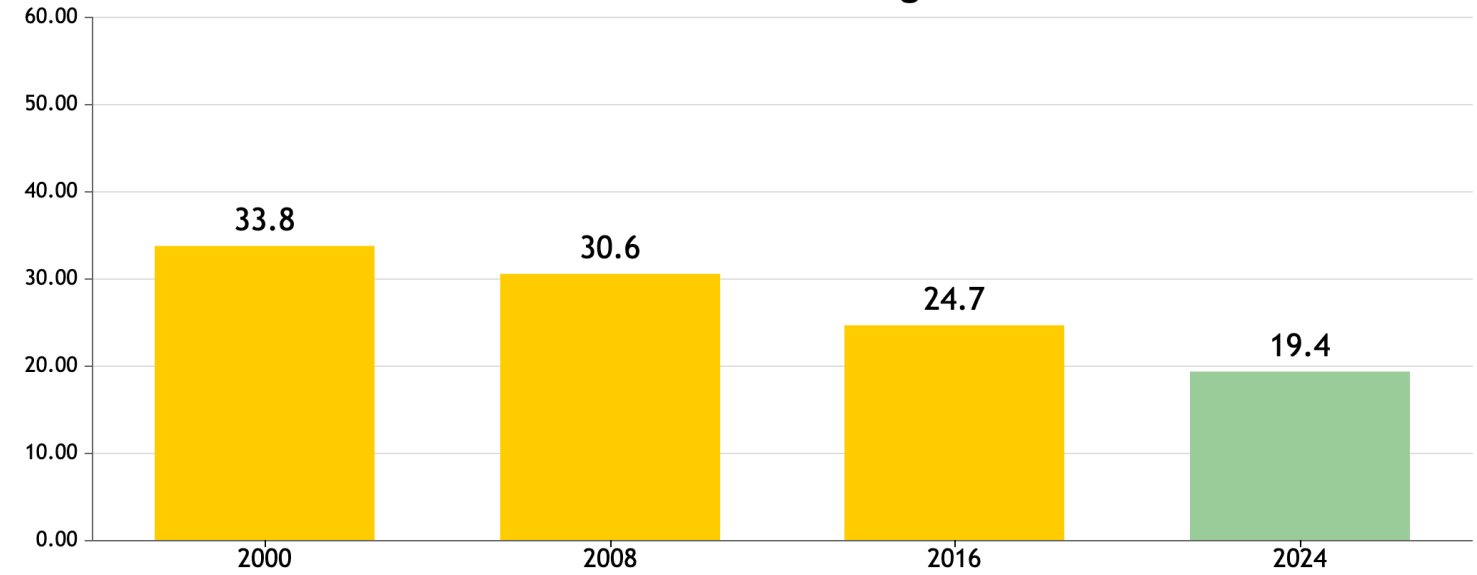

GLOBAL HUNGER INDEX 2024: BANGLADESH

GLOBAL HUNGER INDEX 2024: BANGLADESH

In the 2024 Global Hunger Index, Bangladesh ranks **84th** out of the 127 countries with sufficient data to calculate 2024 GHI scores. With a score of **19.4**, Bangladesh has a level of hunger that is *moderate*.

GHI Score Trend for Bangladesh

NOTE: Data for GHI scores are from 1998–2002 (2000), 2006–2010 (2008), 2014–2018 (2016), and 2019–2023 (2024).

Bangladesh's GHI Score is based on the values of four component indicators:

very high high medium low very low

Trend for Indicator Values - Bangladesh

Undernourishment (% of population) Child wasting (% of children under five years old) Child stunting (% of children under five years old) Child mortality (% of children under five years old)

NOTE: — = Data are not available or not presented. See [Table A.3](#) for provisional designations of the severity of hunger for some countries with incomplete data. *GHI estimates.

NOTE: Data for child stunting and child wasting are from 1998–2002 (2000), 2006–2010 (2008), 2014–2018 (2016), and 2019–2023 (2024). Data for undernourishment are from 2000–2002 (2000), 2007–2009 (2008), 2015–2017 (2016), and 2021–2023 (2024). Data for child mortality are from 2000, 2008, 2016, and 2022 (2024).