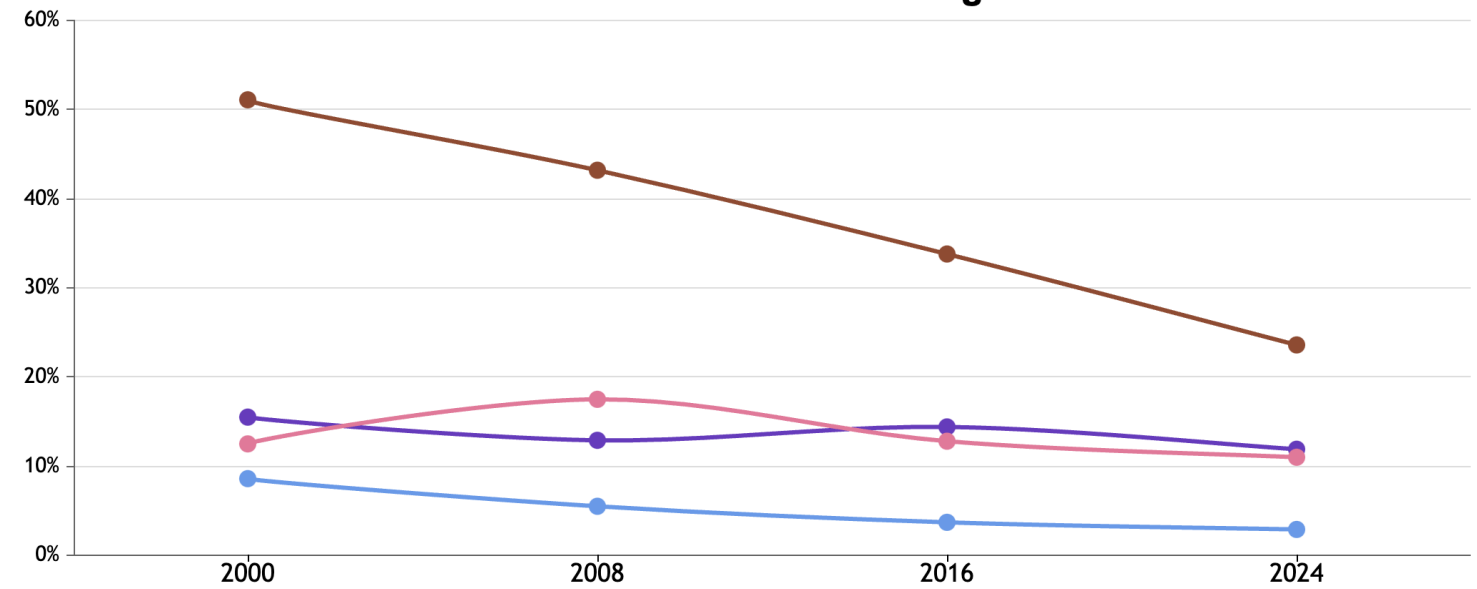

GLOBAL HUNGER INDEX 2024: BANGLADESH

GLOBAL HUNGER INDEX 2024: BANGLADESH

In the 2024 Global Hunger Index, Bangladesh ranks **84th** out of the 127 countries with sufficient data to calculate 2024 GHI scores. With a score of **19.4**, Bangladesh has a level of hunger that is *moderate*.

GHI Score Trend for Bangladesh

NOTE: Data for GHI scores are from 1998–2002 (2000), 2006–2010 (2008), 2014–2018 (2016), and 2019–2023 (2024).

Bangladesh's GHI Score is based on the values of four component indicators:

very high high medium low very low

Trend for Indicator Values - Bangladesh

Undernourishment (% of population) Child wasting (% of children under five years old) Child stunting (% of children under five years old) Child mortality (% of children under five years old)

NOTE: — = Data are not available or not presented. See [Table A.3](#) for provisional designations of the severity of hunger for some countries with incomplete data. *GHI estimates.

NOTE: Data for child stunting and child wasting are from 1998–2002 (2000), 2006–2010 (2008), 2014–2018 (2016), and 2019–2023 (2024). Data for undernourishment are from 2000–2002 (2000), 2007–2009 (2008), 2015–2017 (2016), and 2021–2023 (2024). Data for child mortality are from 2000, 2008, 2016, and 2022 (2024).