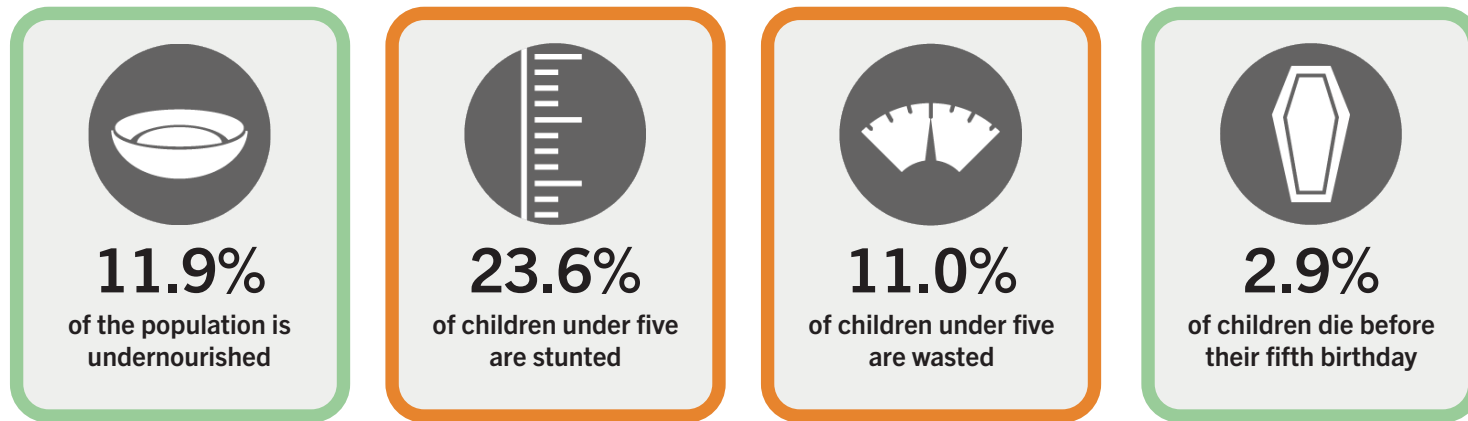

GLOBAL HUNGER INDEX 2024: BANGLADESH

GLOBAL HUNGER INDEX 2024: BANGLADESH

In the 2024 Global Hunger Index, Bangladesh ranks **84th** out of the 127 countries with sufficient data to calculate 2024 GHI scores. With a score of **19.4**, Bangladesh has a level of hunger that is *moderate*.

GHI Score Trend for Bangladesh

NOTE: Data for GHI scores are from 1998–2002 (2000), 2006–2010 (2008), 2014–2018 (2016), and 2019–2023 (2024).

Bangladesh's GHI Score is based on the values of four component indicators:

very high high medium low very low

Trend for Indicator Values - Bangladesh

Undernourishment (% of population) Child wasting (% of children under five years old) Child stunting (% of children under five years old) Child mortality (% of children under five years old)

NOTE: — = Data are not available or not presented. See [Table A.3](#) for provisional designations of the severity of hunger for some countries with incomplete data. *GHI estimates.

NOTE: Data for child stunting and child wasting are from 1998–2002 (2000), 2006–2010 (2008), 2014–2018 (2016), and 2019–2023 (2024). Data for undernourishment are from 2000–2002 (2000), 2007–2009 (2008), 2015–2017 (2016), and 2021–2023 (2024). Data for child mortality are from 2000, 2008, 2016, and 2022 (2024).