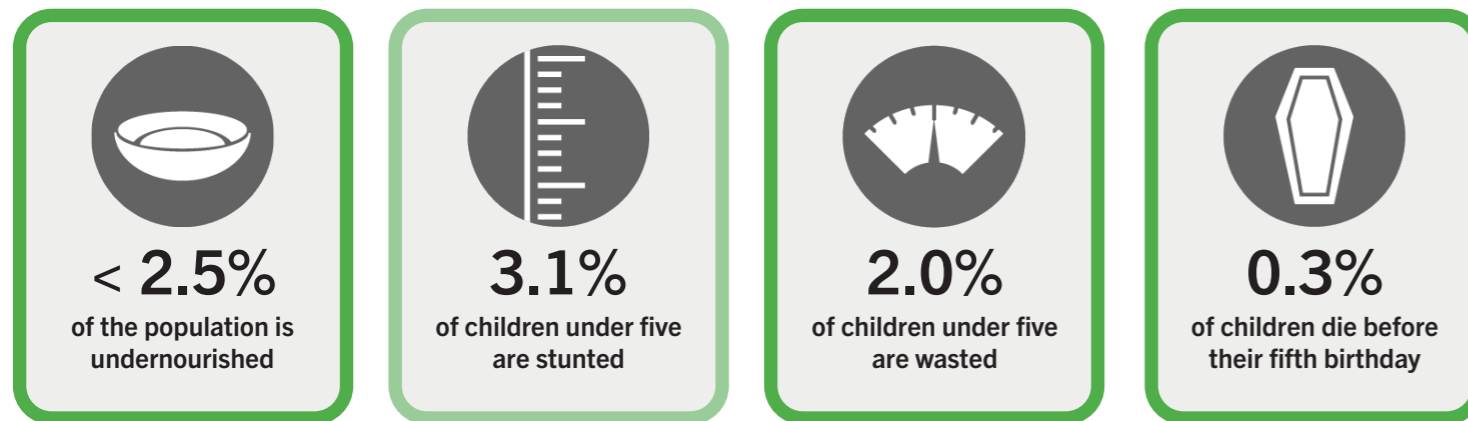

GLOBAL HUNGER INDEX 2024: BELARUS

GLOBAL HUNGER INDEX 2024: BELARUS

In the 2024 Global Hunger Index, Belarus is one of 22 countries with a GHI score of less than 5. Differences between their scores are minimal. With a score **under 5**, Belarus has a level of hunger that is **low**.

very high high medium low very low

Trend for Indicator Values - Belarus

Undernourishment (% of population) Child wasting (% of children under five years old) Child stunting (% of children under five years old) Child mortality (% of children under five years old)

NOTE: — = Data are not available or not presented. See [Table A.3](#) for provisional designations of the severity of hunger for some countries with incomplete data. *GHI estimates.

NOTE: Data for child stunting and child wasting are from 1998–2002 (2000), 2006–2010 (2008), 2014–2018 (2016), and 2019–2023 (2024). Data for undernourishment are from 2000–2002 (2000), 2007–2009 (2008), 2015–2017 (2016), and 2021–2023 (2024). Data for child mortality are from 2000, 2008, 2016, and 2022 (2024).