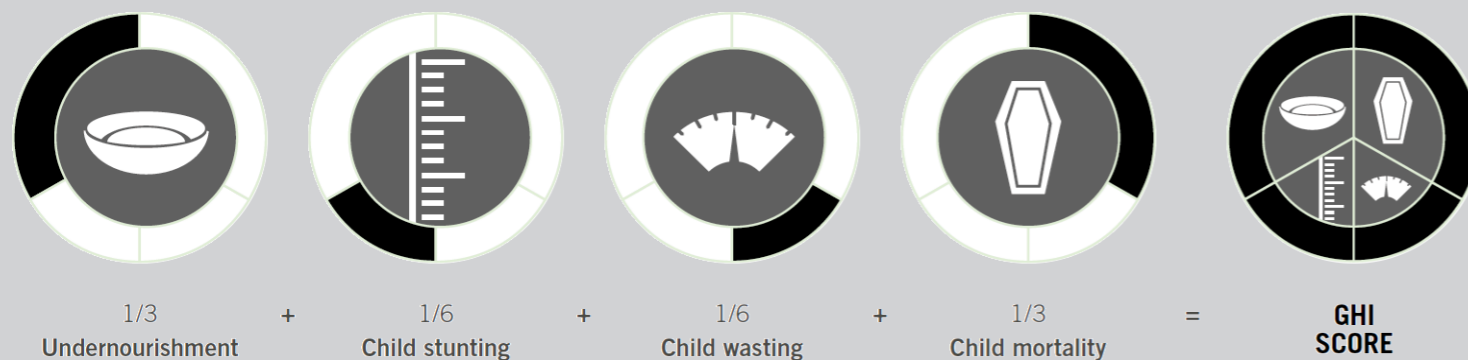

GLOBAL HUNGER INDEX 2024: BELARUS

GLOBAL HUNGER INDEX 2024: BELARUS

In the 2024 Global Hunger Index, Belarus is one of 22 countries with a GHI score of less than 5. Differences between their scores are minimal. With a score **under 5**, Belarus has a level of hunger that is **low**.

very high high medium low very low

Trend for Indicator Values - Belarus

Undernourishment (% of population) Child wasting (% of children under five years old) Child stunting (% of children under five years old) Child mortality (% of children under five years old)

NOTE: — = Data are not available or not presented. See [Table A.3](#) for provisional designations of the severity of hunger for some countries with incomplete data. *GHI estimates.

NOTE: Data for child stunting and child wasting are from 1998–2002 (2000), 2006–2010 (2008), 2014–2018 (2016), and 2019–2023 (2024). Data for undernourishment are from 2000–2002 (2000), 2007–2009 (2008), 2015–2017 (2016), and 2021–2023 (2024). Data for child mortality are from 2000, 2008, 2016, and 2022 (2024).

NOTE: See [Methodology](#) for the formula for calculating GHI scores and the sources from which the data are compiled.

The Global Hunger Index is a peer-reviewed annual report, jointly published by Concern Worldwide and Welthungerhilfe, designed to comprehensively measure and track hunger at the global, regional, and country levels. This country profile is based on data and information from the 2024 Global Hunger Index. The boundaries and names shown and the designations used on maps on this page do not imply official endorsement or acceptance by Welthungerhilfe (WHH) or Concern Worldwide.