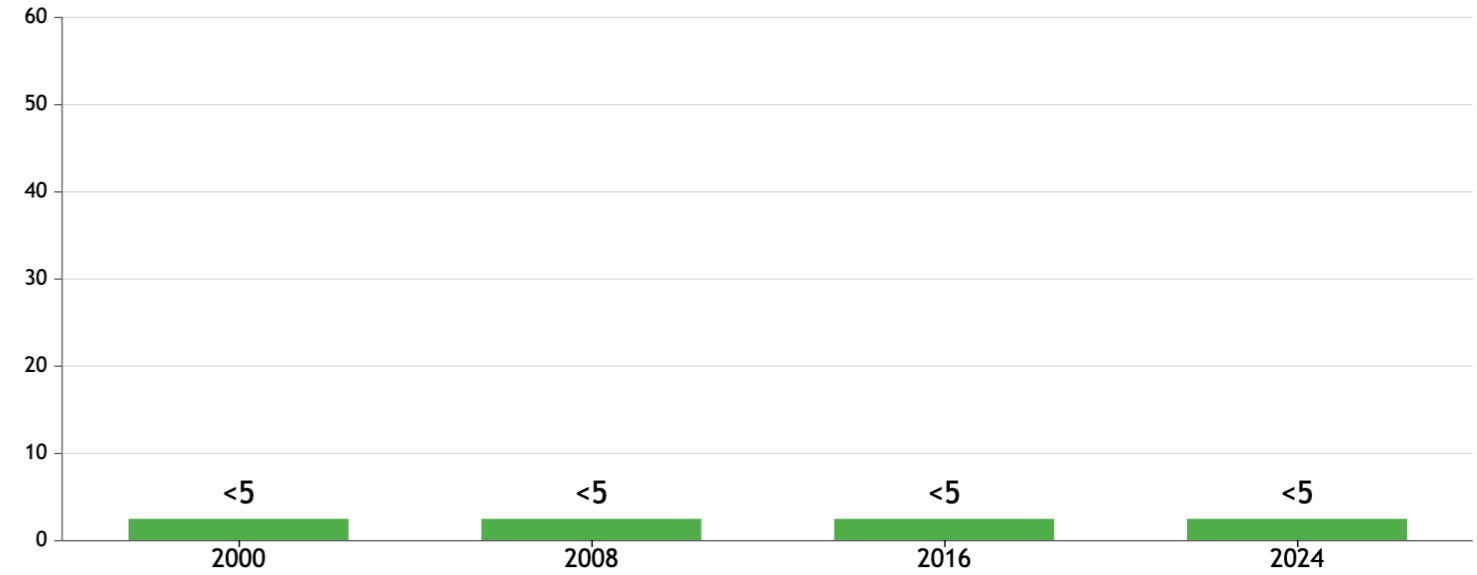

GLOBAL HUNGER INDEX 2024: BELARUS

GLOBAL HUNGER INDEX 2024: BELARUS

In the 2024 Global Hunger Index, Belarus is one of 22 countries with a GHI score of less than 5. Differences between their scores are minimal. With a score **under 5**, Belarus has a level of hunger that is **low**.

GHI Score Trend for Belarus

NOTE: Data for GHI scores are from 1998–2002 (2000), 2006–2010 (2008), 2014–2018 (2016), and 2019–2023 (2024).

Belarus' GHI Score is based on the values of four component indicators:

very high high medium low very low

Trend for Indicator Values - Belarus

Undernourishment (% of population) Child wasting (% of children under five years old) Child stunting (% of children under five years old) Child mortality (% of children under five years old)

NOTE: — = Data are not available or not presented. See [Table A.3](#) for provisional designations of the severity of hunger for some countries with incomplete data. *GHI estimates.

NOTE: Data for child stunting and child wasting are from 1998–2002 (2000), 2006–2010 (2008), 2014–2018 (2016), and 2019–2023 (2024). Data for undernourishment are from 2000–2002 (2000), 2007–2009 (2008), 2015–2017 (2016), and 2021–2023 (2024). Data for child mortality are from 2000, 2008, 2016, and 2022 (2024).