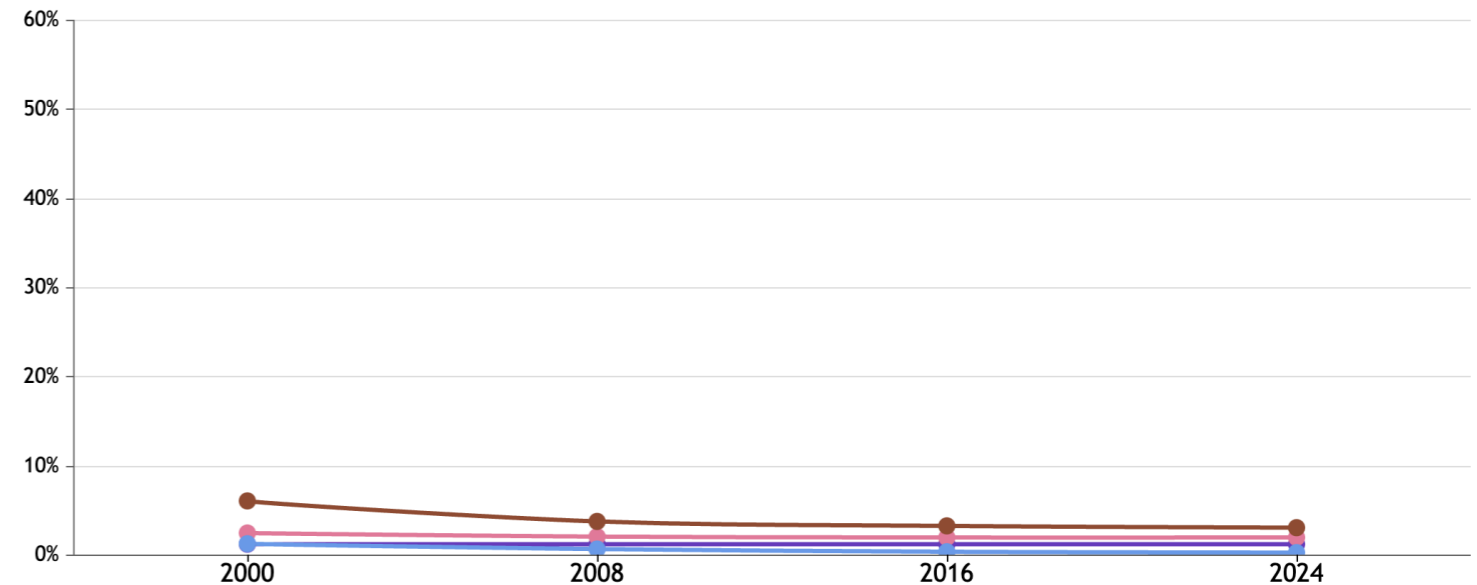

GLOBAL HUNGER INDEX 2024: BELARUS

GLOBAL HUNGER INDEX 2024: BELARUS

In the 2024 Global Hunger Index, Belarus is one of 22 countries with a GHI score of less than 5. Differences between their scores are minimal. With a score **under 5**, Belarus has a level of hunger that is **low**.

GHI Score Trend for Belarus

NOTE: Data for GHI scores are from 1998–2002 (2000), 2006–2010 (2008), 2014–2018 (2016), and 2019–2023 (2024).

Belarus' GHI Score is based on the values of four component indicators:

very high high medium low very low

Trend for Indicator Values - Belarus

Undernourishment (% of population) Child wasting (% of children under five years old) Child stunting (% of children under five years old) Child mortality (% of children under five years old)

NOTE: — = Data are not available or not presented. See [Table A.3](#) for provisional designations of the severity of hunger for some countries with incomplete data. *GHI estimates.

NOTE: Data for child stunting and child wasting are from 1998–2002 (2000), 2006–2010 (2008), 2014–2018 (2016), and 2019–2023 (2024). Data for undernourishment are from 2000–2002 (2000), 2007–2009 (2008), 2015–2017 (2016), and 2021–2023 (2024). Data for child mortality are from 2000, 2008, 2016, and 2022 (2024).