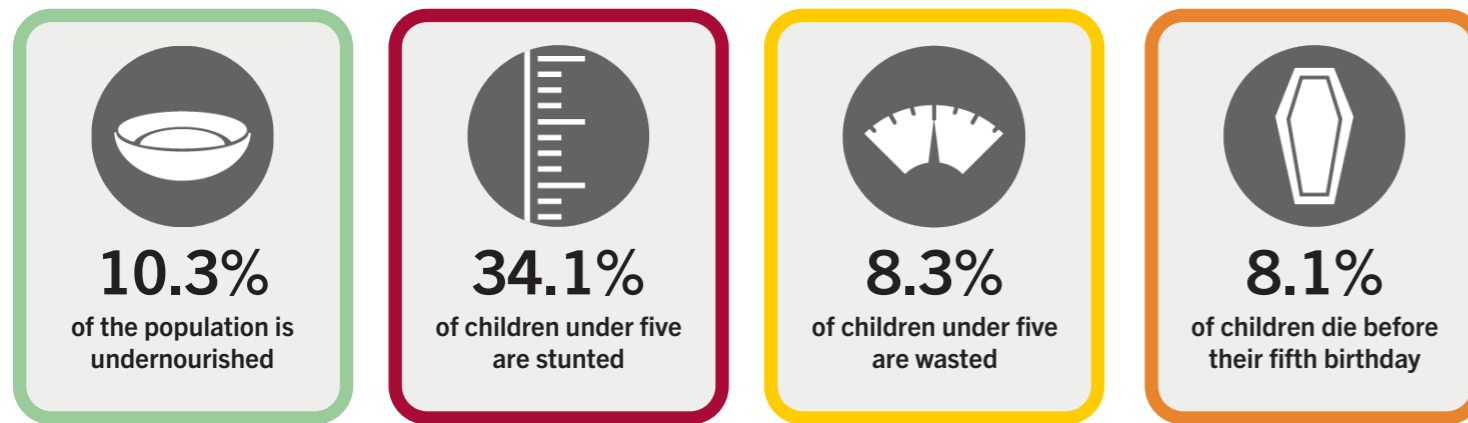

GLOBAL HUNGER INDEX 2024: BENIN

GLOBAL HUNGER INDEX 2024: BENIN

In the 2024 Global Hunger Index, Benin ranks **99th** out of the 127 countries with sufficient data to calculate 2024 GHI scores. With a score of **24.7**, Benin has a level of hunger that is **serious**.

Benin's GHI Score is based on the values of four component indicators:

Legend: very high (red), high (orange), medium (yellow), low (light green), very low (dark green)

NOTE: — = Data are not available or not presented. See [Table A.3](#) for provisional designations of the severity of hunger for some countries with incomplete data. *GHI estimates.

Trend for Indicator Values - Benin

Legend: Undernourishment (% of population) (purple), Child stunting (% of children under five years old) (brown), Child wasting (% of children under five years old) (pink), Child mortality (% of children under five years old) (blue)

NOTE: Data for child stunting and child wasting are from 1998–2002 (2000), 2006–2010 (2008), 2014–2018 (2016), and 2019–2023 (2024). Data for undernourishment are from 2000–2002 (2000), 2007–2009 (2008), 2015–2017 (2016), and 2021–2023 (2024). Data for child mortality are from 2000, 2008, 2016, and 2022 (2024).