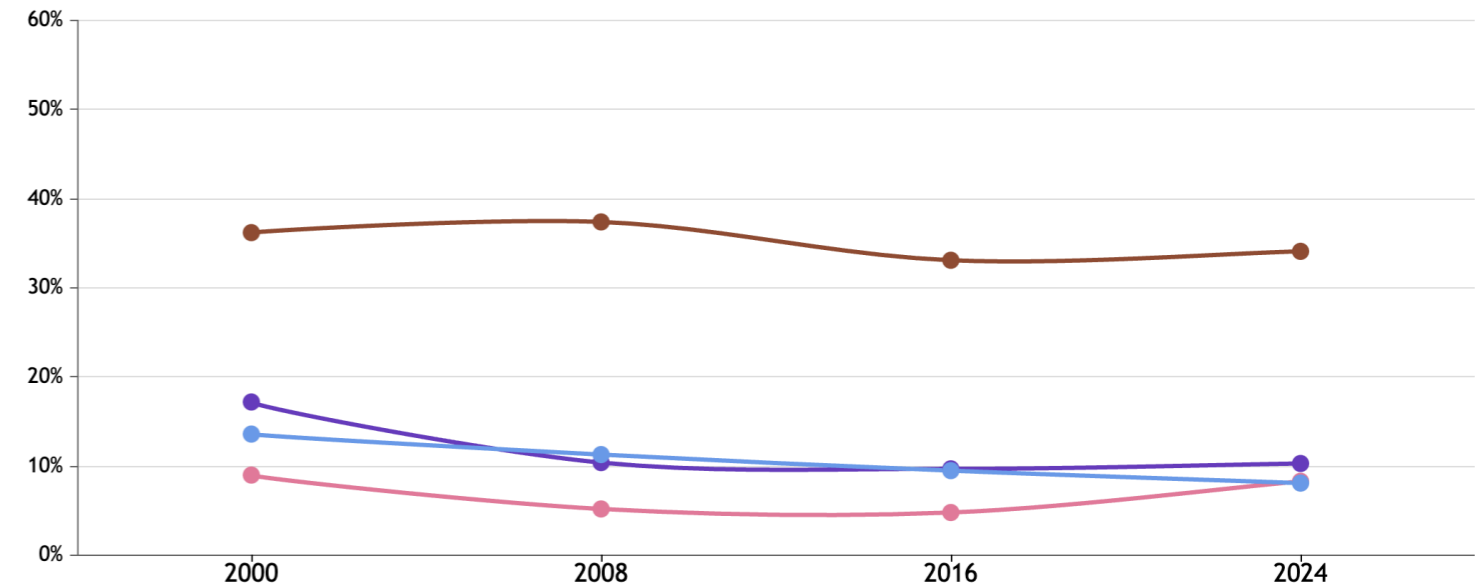

Trend for Indicator Values - Benin

Legend: Undernourishment (% of population) (purple), Child stunting (% of children under five years old) (brown), Child wasting (% of children under five years old) (pink), Child mortality (% of children under five years old) (blue)

NOTE: Data for child stunting and child wasting are from 1998–2002 (2000), 2006–2010 (2008), 2014–2018 (2016), and 2019–2023 (2024). Data for undernourishment are from 2000–2002 (2000), 2007–2009 (2008), 2015–2017 (2016), and 2021–2023 (2024). Data for child mortality are from 2000, 2008, 2016, and 2022 (2024).

The Global Hunger Index is a peer-reviewed annual report, jointly published by Concern Worldwide and Welthungerhilfe, designed to comprehensively measure and track hunger at the global, regional, and country levels. This country profile is based on data and information from the 2024 Global Hunger Index. The boundaries and names shown and the designations used on maps on this page do not imply official endorsement or acceptance by Welthungerhilfe (WHH) or Concern Worldwide.

For more information please see the 2024 Global Hunger Index at www.globalhungerindex.org

Publication date: October 2024