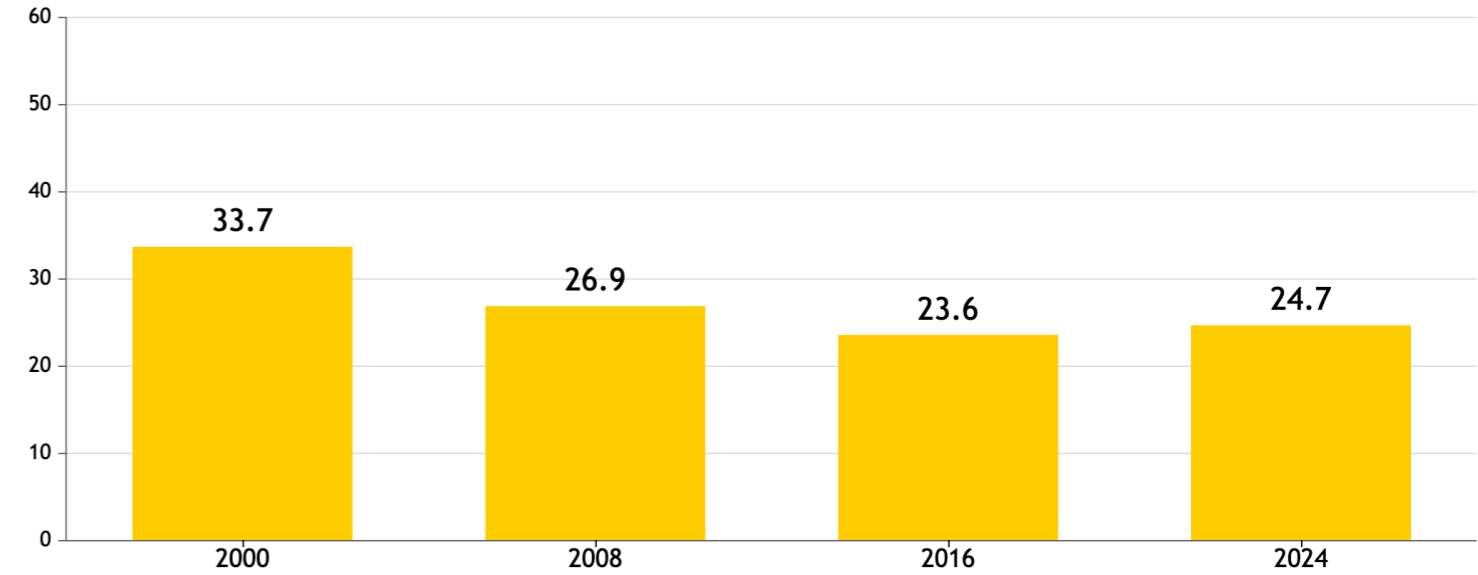

GLOBAL HUNGER INDEX 2024: BENIN

GLOBAL HUNGER INDEX 2024: BENIN

In the 2024 Global Hunger Index, Benin ranks **99th** out of the 127 countries with sufficient data to calculate 2024 GHI scores. With a score of **24.7**, Benin has a level of hunger that is **serious**.

Benin's GHI Score is based on the values of four component indicators:

Legend: very high (red), high (orange), medium (yellow), low (light green), very low (dark green)

NOTE: — = Data are not available or not presented. See [Table A.3](#) for provisional designations of the severity of hunger for some countries with incomplete data. *GHI estimates.

NOTE: See [Methodology](#) for the formula for calculating GHI scores and the sources from which the data are compiled.

GHI Score Trend for Benin

NOTE: Data for GHI scores are from 1998–2002 (2000), 2006–2010 (2008), 2014–2018 (2016), and 2019–2023 (2024).

NOTE: Data for child stunting and child wasting are from 1998–2002 (2000), 2006–2010 (2008), 2014–2018 (2016), and 2019–2023 (2024). Data for undernourishment are from 2000–2002 (2000), 2007–2009 (2008), 2015–2017 (2016), and 2021–2023 (2024). Data for child mortality are from 2000, 2008, 2016, and 2022 (2024).