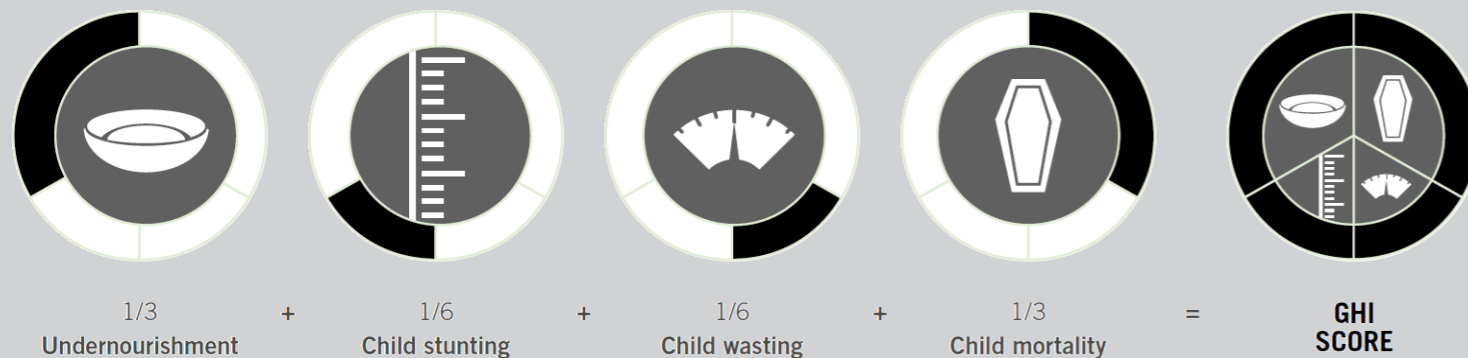

GLOBAL HUNGER INDEX 2024: BENIN

GLOBAL HUNGER INDEX 2024: BENIN

In the 2024 Global Hunger Index, Benin ranks **99th** out of the 127 countries with sufficient data to calculate 2024 GHI scores. With a score of **24.7**, Benin has a level of hunger that is **serious**.

Benin's GHI Score is based on the values of four component indicators:

Legend: very high (red), high (orange), medium (yellow), low (light green), very low (dark green)

NOTE: — = Data are not available or not presented. See [Table A.3](#) for provisional designations of the severity of hunger for some countries with incomplete data. *GHI estimates.

Trend for Indicator Values - Benin

Legend: Undernourishment (% of population) (purple), Child stunting (% of children under five years old) (brown), Child wasting (% of children under five years old) (pink), Child mortality (% of children under five years old) (blue)