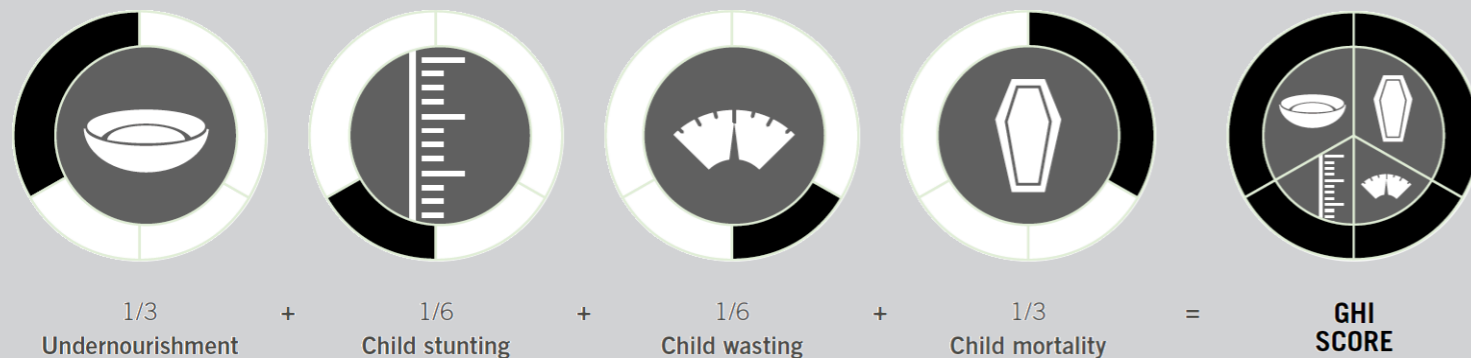

GLOBAL HUNGER INDEX 2024: BOTSWANA

GLOBAL HUNGER INDEX 2024: BOTSWANA

In the 2024 Global Hunger Index, Botswana ranks **90th** out of the 127 countries with sufficient data to calculate 2024 GHI scores. With a score of **20.7**, Botswana has a level of hunger that is *serious*.

GHI Score Trend for Botswana

NOTE: Data for GHI scores are from 1998–2002 (2000), 2006–2010 (2008), 2014–2018 (2016), and 2019–2023 (2024).

Trend for Indicator Values - Botswana

Legend:
 - Undernourishment (% of population)
 - Child stunting (% of children under five years old)
 - Child wasting (% of children under five years old)
 - Child mortality (% of children under five years old)

Botswana's GHI Score is based on the values of four component indicators:

Legend for indicator severity: very high (red), high (orange), medium (yellow), low (light green), very low (dark green)

NOTE: — = Data are not available or not presented. See [Table A.3](#) for provisional designations of the severity of hunger for some countries with incomplete data. *GHI estimates.

NOTE: Data for child stunting and child wasting are from 1998–2002 (2000), 2006–2010 (2008), 2014–2018 (2016), and 2019–2023 (2024). Data for undernourishment are from 2000–2002 (2000), 2007–2009 (2008), 2015–2017 (2016), and 2021–2023 (2024). Data for child mortality are from 2000, 2008, 2016, and 2022 (2024).