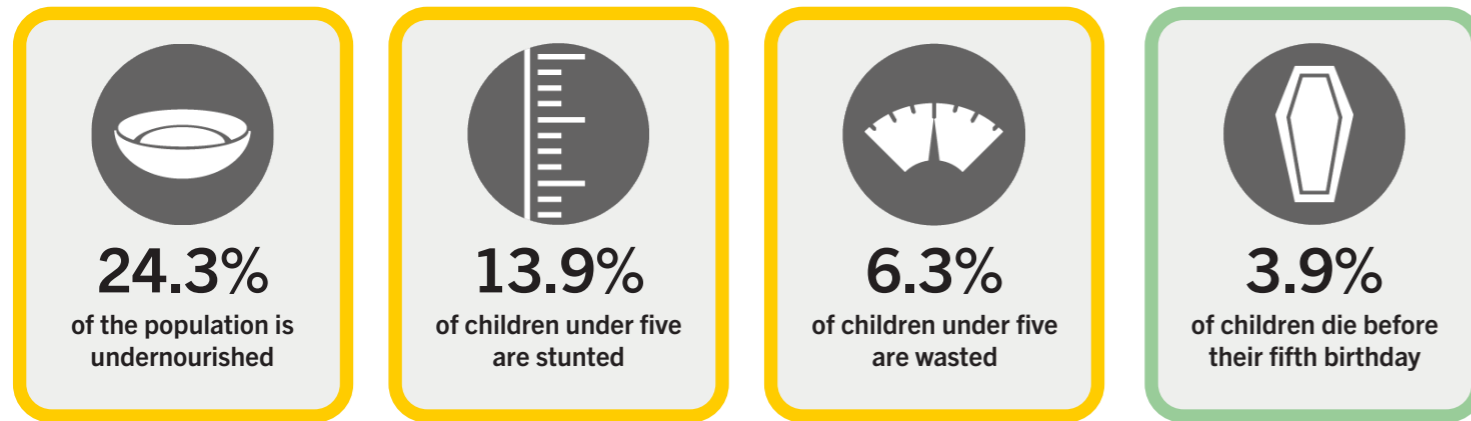

GLOBAL HUNGER INDEX 2024: BOTSWANA

GLOBAL HUNGER INDEX 2024: BOTSWANA

In the 2024 Global Hunger Index, Botswana ranks **90th** out of the 127 countries with sufficient data to calculate 2024 GHI scores. With a score of **20.7**, Botswana has a level of hunger that is *serious*.

GHI Score Trend for Botswana

NOTE: Data for GHI scores are from 1998–2002 (2000), 2006–2010 (2008), 2014–2018 (2016), and 2019–2023 (2024).

Trend for Indicator Values - Botswana

Legend:
 - Undernourishment (% of population)
 - Child stunting (% of children under five years old)
 - Child wasting (% of children under five years old)
 - Child mortality (% of children under five years old)

Botswana's GHI Score is based on the values of four component indicators:

Legend for indicator severity: very high (red), high (orange), medium (yellow), low (light green), very low (dark green)

NOTE: — = Data are not available or not presented. See [Table A.3](#) for provisional designations of the severity of hunger for some countries with incomplete data. *GHI estimates.

NOTE: Data for child stunting and child wasting are from 1998–2002 (2000), 2006–2010 (2008), 2014–2018 (2016), and 2019–2023 (2024). Data for undernourishment are from 2000–2002 (2000), 2007–2009 (2008), 2015–2017 (2016), and 2021–2023 (2024). Data for child mortality are from 2000, 2008, 2016, and 2022 (2024).