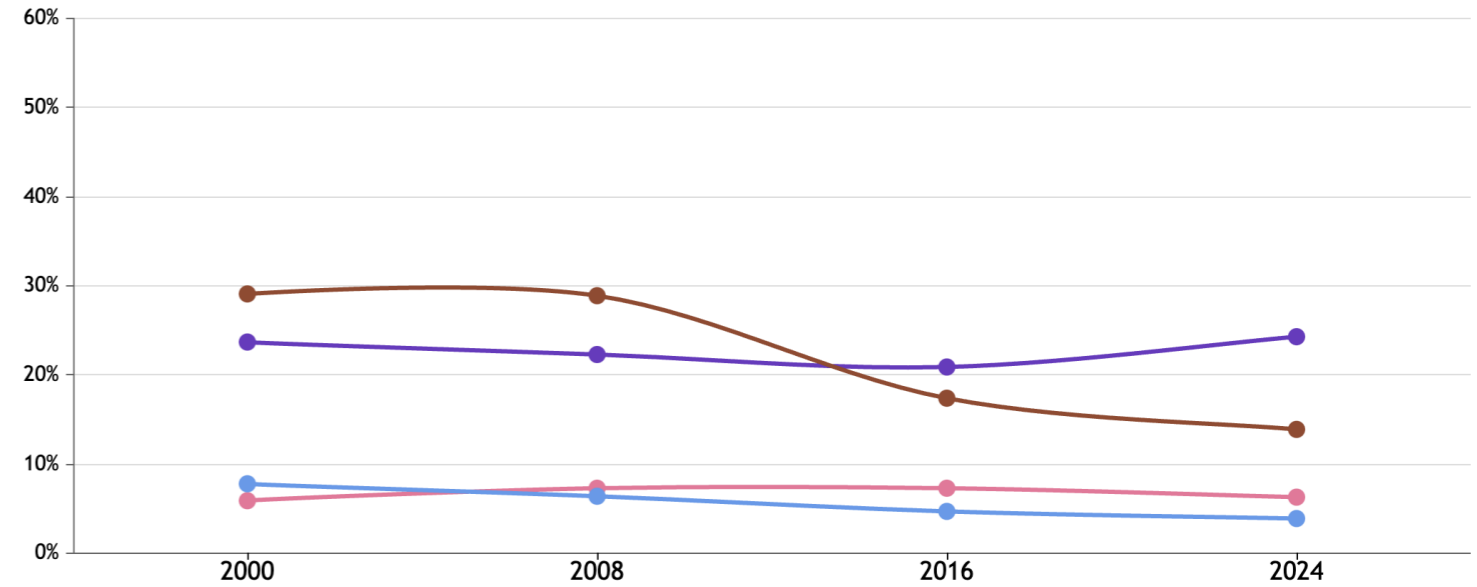

GLOBAL HUNGER INDEX 2024: BOTSWANA

GLOBAL HUNGER INDEX 2024: BOTSWANA

In the 2024 Global Hunger Index, Botswana ranks **90th** out of the 127 countries with sufficient data to calculate 2024 GHI scores. With a score of **20.7**, Botswana has a level of hunger that is *serious*.

GHI Score Trend for Botswana

NOTE: Data for GHI scores are from 1998–2002 (2000), 2006–2010 (2008), 2014–2018 (2016), and 2019–2023 (2024).

Trend for Indicator Values - Botswana

Legend:
 - Undernourishment (% of population)
 - Child stunting (% of children under five years old)
 - Child wasting (% of children under five years old)
 - Child mortality (% of children under five years old)

Botswana's GHI Score is based on the values of four component indicators:

Legend for indicator severity: very high (red), high (orange), medium (yellow), low (light green), very low (dark green)

NOTE: — = Data are not available or not presented. See [Table A.3](#) for provisional designations of the severity of hunger for some countries with incomplete data. *GHI estimates.

NOTE: Data for child stunting and child wasting are from 1998–2002 (2000), 2006–2010 (2008), 2014–2018 (2016), and 2019–2023 (2024). Data for undernourishment are from 2000–2002 (2000), 2007–2009 (2008), 2015–2017 (2016), and 2021–2023 (2024). Data for child mortality are from 2000, 2008, 2016, and 2022 (2024).