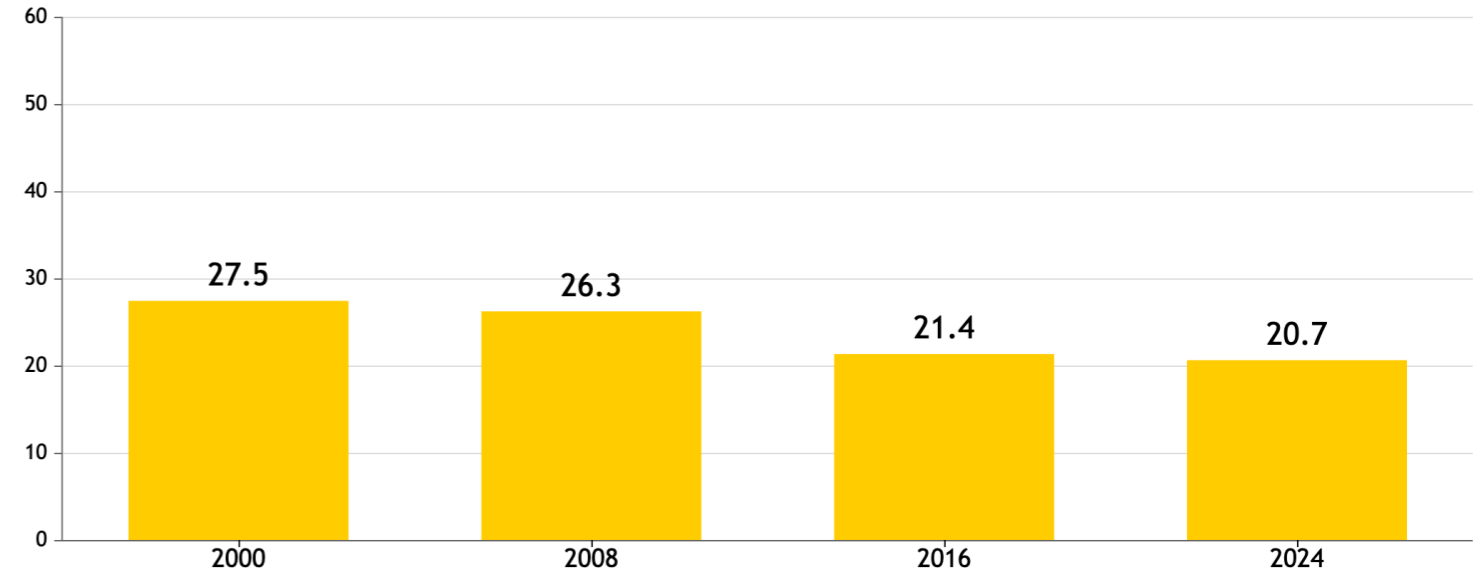

GLOBAL HUNGER INDEX 2024: BOTSWANA

GLOBAL HUNGER INDEX 2024: BOTSWANA

In the 2024 Global Hunger Index, Botswana ranks **90th** out of the 127 countries with sufficient data to calculate 2024 GHI scores. With a score of **20.7**, Botswana has a level of hunger that is *serious*.

GHI Score Trend for Botswana

NOTE: Data for GHI scores are from 1998–2002 (2000), 2006–2010 (2008), 2014–2018 (2016), and 2019–2023 (2024).

Trend for Indicator Values - Botswana

Legend:
 - Undernourishment (% of population)
 - Child stunting (% of children under five years old)
 - Child wasting (% of children under five years old)
 - Child mortality (% of children under five years old)

Botswana's GHI Score is based on the values of four component indicators:

Legend for indicator severity: very high (red), high (orange), medium (yellow), low (light green), very low (dark green)

NOTE: — = Data are not available or not presented. See [Table A.3](#) for provisional designations of the severity of hunger for some countries with incomplete data. *GHI estimates.

NOTE: Data for child stunting and child wasting are from 1998–2002 (2000), 2006–2010 (2008), 2014–2018 (2016), and 2019–2023 (2024). Data for undernourishment are from 2000–2002 (2000), 2007–2009 (2008), 2015–2017 (2016), and 2021–2023 (2024). Data for child mortality are from 2000, 2008, 2016, and 2022 (2024).