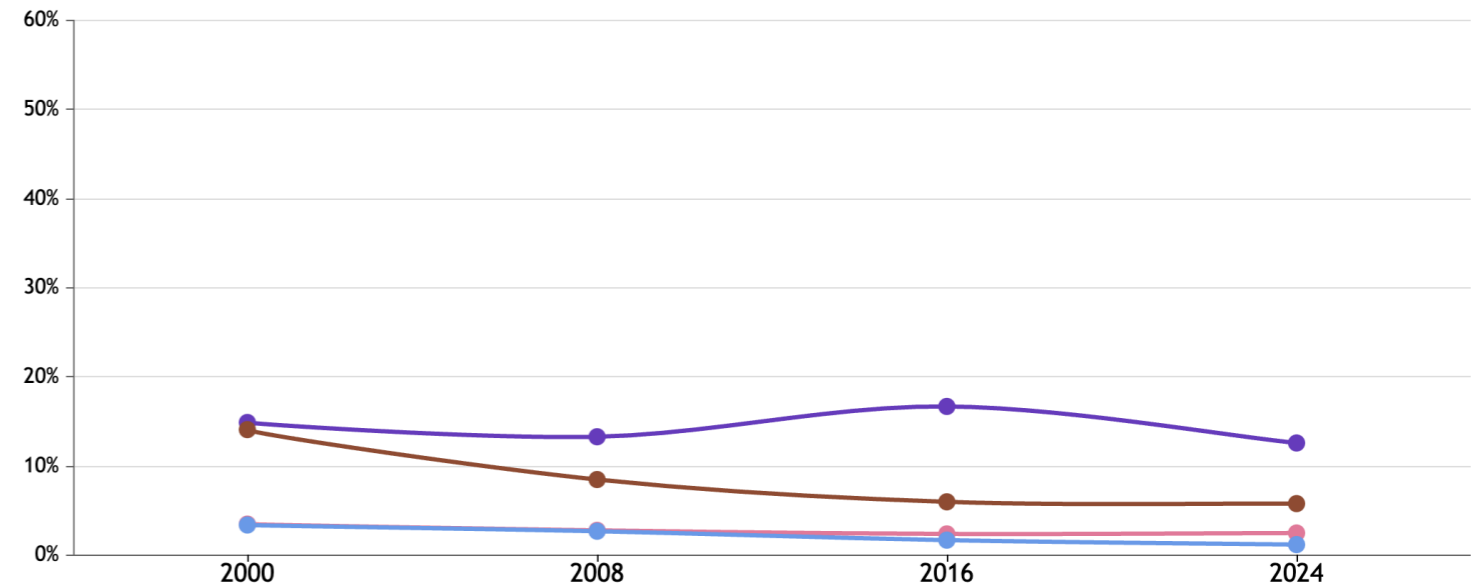

GLOBAL HUNGER INDEX 2024: CABO VERDE

GLOBAL HUNGER INDEX 2024: CABO VERDE

In the 2024 Global Hunger Index, Cabo Verde ranks **48th** out of the 127 countries with sufficient data to calculate 2024 GHI scores. With a score of **9.2**, Cabo Verde has a level of hunger that is *low*.

GHI Score Trend for Cabo Verde

NOTE: Data for GHI scores are from 1998–2002 (2000), 2006–2010 (2008), 2014–2018 (2016), and 2019–2023 (2024).

Trend for Indicator Values - Cabo Verde

Legend: Undernourishment (% of population) - purple line, Child stunting (% of children under five years old) - brown line, Child wasting (% of children under five years old) - pink line, Child mortality (% of children under five years old) - blue line.

Cabo Verde's GHI Score is based on the values of four component indicators:

Legend: very high (red), high (orange), medium (yellow), low (light green), very low (dark green).

NOTE: — = Data are not available or not presented. See [Table A.3](#) for provisional designations of the severity of hunger for some countries with incomplete data. *GHI estimates.

NOTE: See [Methodology](#) for the formula for calculating GHI scores and the sources from which the data are compiled.

NOTE: Data for child stunting and child wasting are from 1998–2002 (2000), 2006–2010 (2008), 2014–2018 (2016), and 2019–2023 (2024). Data for undernourishment are from 2000–2002 (2000), 2007–2009 (2008), 2015–2017 (2016), and 2021–2023 (2024). Data for child mortality are from 2000, 2008, 2016, and 2022 (2024).