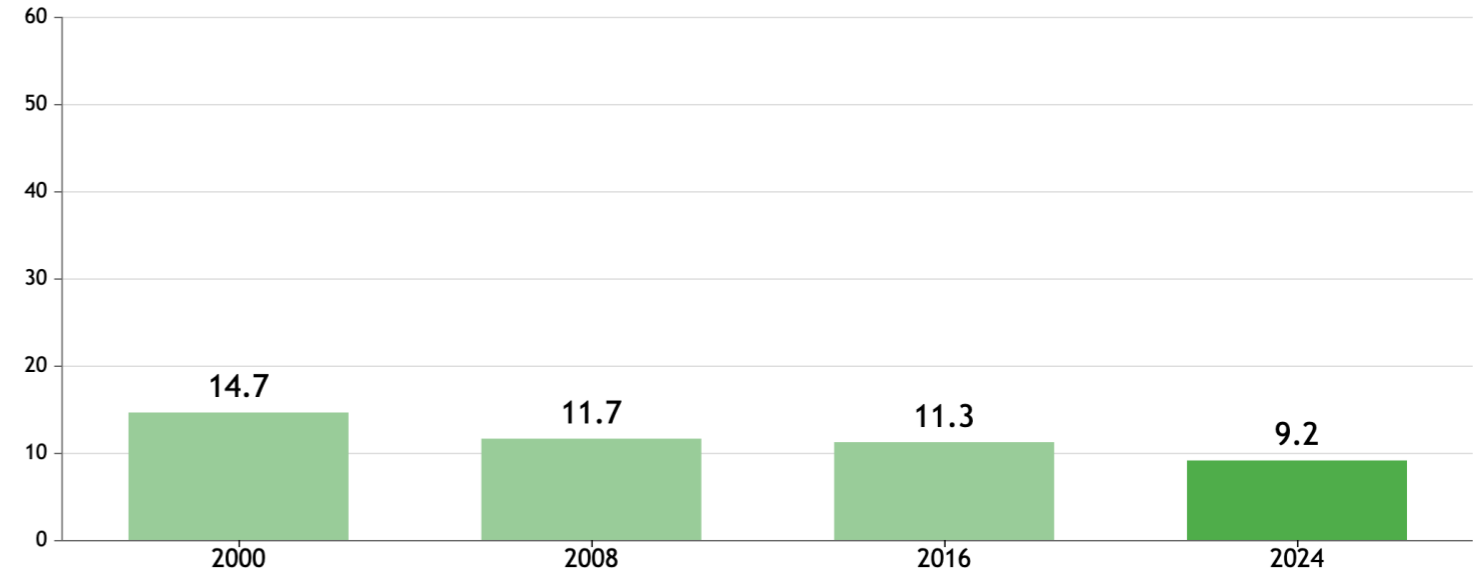

GLOBAL HUNGER INDEX 2024: CABO VERDE

GLOBAL HUNGER INDEX 2024: CABO VERDE

In the 2024 Global Hunger Index, Cabo Verde ranks **48th** out of the 127 countries with sufficient data to calculate 2024 GHI scores. With a score of **9.2**, Cabo Verde has a level of hunger that is *low*.

GHI Score Trend for Cabo Verde

NOTE: Data for GHI scores are from 1998–2002 (2000), 2006–2010 (2008), 2014–2018 (2016), and 2019–2023 (2024).

Trend for Indicator Values - Cabo Verde

Legend: Undernourishment (% of population) - purple line, Child stunting (% of children under five years old) - brown line, Child wasting (% of children under five years old) - pink line, Child mortality (% of children under five years old) - blue line.

NOTE: See [Methodology](#) for the formula for calculating GHI scores and the sources from which the data are compiled.

NOTE: Data for child stunting and child wasting are from 1998–2002 (2000), 2006–2010 (2008), 2014–2018 (2016), and 2019–2023 (2024). Data for undernourishment are from 2000–2002 (2000), 2007–2009 (2008), 2015–2017 (2016), and 2021–2023 (2024). Data for child mortality are from 2000, 2008, 2016, and 2022 (2024).

The Global Hunger Index is a peer-reviewed annual report, jointly published by Concern Worldwide and Welthungerhilfe, designed to comprehensively measure and track hunger at the global, regional, and country levels. This country profile is based on data and information from the 2024 Global Hunger Index. The boundaries and names shown and the designations used on maps on this page do not imply official endorsement or acceptance by Welthungerhilfe (WHH) or Concern Worldwide.