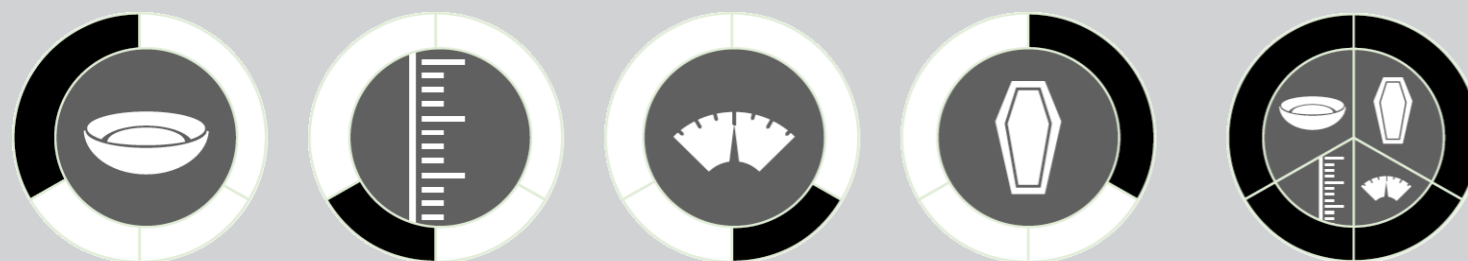

GLOBAL HUNGER INDEX 2024: CABO VERDE

GLOBAL HUNGER INDEX 2024: CABO VERDE

In the 2024 Global Hunger Index, Cabo Verde ranks **48th** out of the 127 countries with sufficient data to calculate 2024 GHI scores. With a score of **9.2**, Cabo Verde has a level of hunger that is *low*.

GHI Score Trend for Cabo Verde

NOTE: Data for GHI scores are from 1998–2002 (2000), 2006–2010 (2008), 2014–2018 (2016), and 2019–2023 (2024).

Trend for Indicator Values - Cabo Verde

Legend: Undernourishment (% of population) - purple line, Child stunting (% of children under five years old) - brown line, Child wasting (% of children under five years old) - pink line, Child mortality (% of children under five years old) - blue line.

Cabo Verde's GHI Score is based on the values of four component indicators:

Legend: very high (red), high (orange), medium (yellow), low (light green), very low (dark green).

NOTE: — = Data are not available or not presented. See [Table A.3](#) for provisional designations of the severity of hunger for some countries with incomplete data. *GHI estimates.