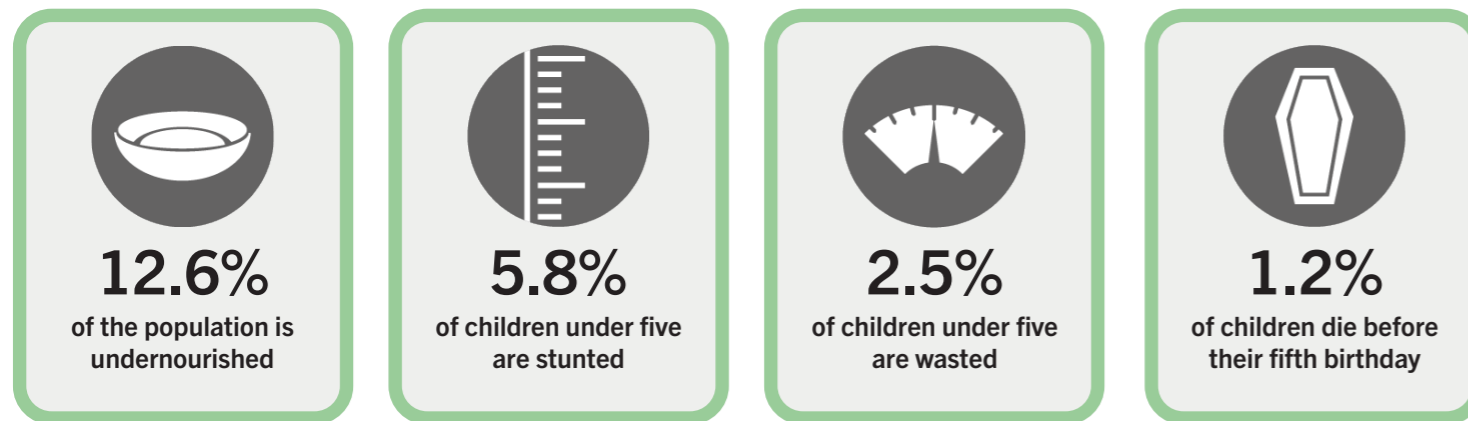

GLOBAL HUNGER INDEX 2024: CABO VERDE

GLOBAL HUNGER INDEX 2024: CABO VERDE

In the 2024 Global Hunger Index, Cabo Verde ranks **48th** out of the 127 countries with sufficient data to calculate 2024 GHI scores. With a score of **9.2**, Cabo Verde has a level of hunger that is *low*.

GHI Score Trend for Cabo Verde

NOTE: Data for GHI scores are from 1998–2002 (2000), 2006–2010 (2008), 2014–2018 (2016), and 2019–2023 (2024).

Trend for Indicator Values - Cabo Verde

Legend: Undernourishment (% of population) - purple line, Child stunting (% of children under five years old) - brown line, Child wasting (% of children under five years old) - pink line, Child mortality (% of children under five years old) - blue line.

Cabo Verde's GHI Score is based on the values of four component indicators:

Legend: very high (red), high (orange), medium (yellow), low (light green), very low (dark green).

NOTE: — = Data are not available or not presented. See [Table A.3](#) for provisional designations of the severity of hunger for some countries with incomplete data. *GHI estimates.