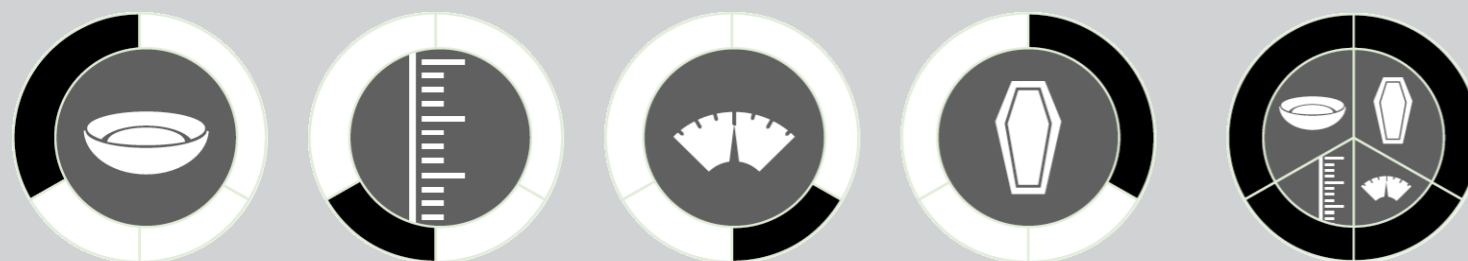

# GLOBAL HUNGER INDEX 2024: CAMBODIA

In the 2024 Global Hunger Index, Colombia ranks **28<sup>th</sup>** out of the 127 countries with sufficient data to calculate 2024 GHI scores. With a score of **5.7**, Colombia has a level of hunger that is *low*.

GHI Score Trend for Cambodia

NOTE: Data for GHI scores are from 1998–2002 (2000), 2006–2010 (2008), 2014–2018 (2016), and 2019–2023 (2024).

Trend for Indicator Values - Cambodia

Legend: Undernourishment (% of population) - purple line, Child wasting (% of children under five years old) - pink line, Child stunting (% of children under five years old) - brown line, Child mortality (% of children under five years old) - blue line.

Cambodia's GHI Score is based on the values of four component indicators:

Legend: very high (dark red), high (orange), medium (yellow), low (light green), very low (dark green).

NOTE: — = Data are not available or not presented. See [Table A.3](#) for provisional designations of the severity of hunger for some countries with incomplete data. \*GHI estimates.