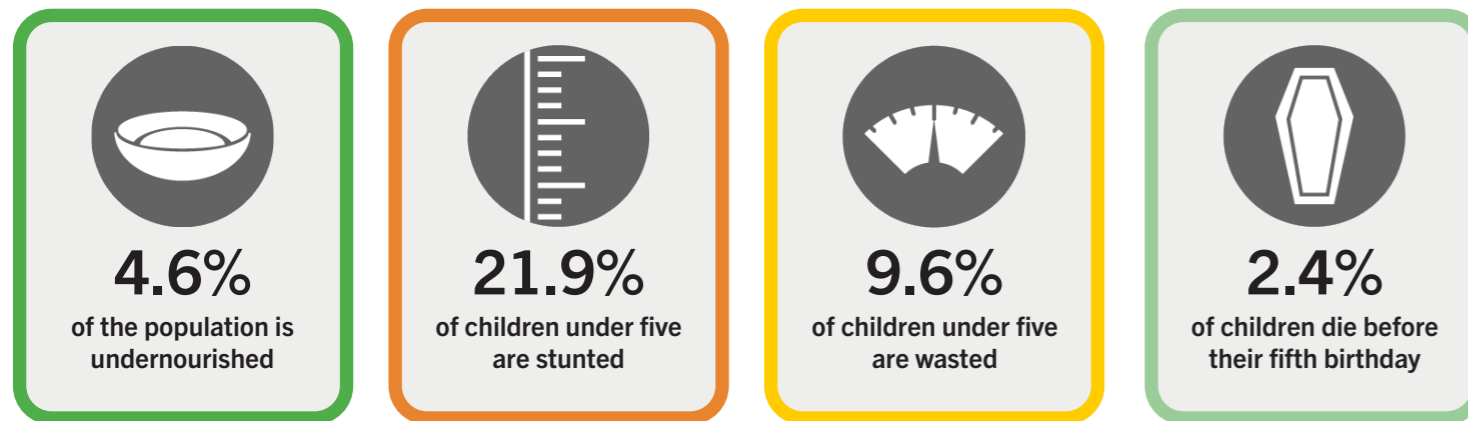

# GLOBAL HUNGER INDEX 2024: CAMBODIA

In the 2024 Global Hunger Index, Colombia ranks **28<sup>th</sup>** out of the 127 countries with sufficient data to calculate 2024 GHI scores. With a score of **5.7**, Colombia has a level of hunger that is *low*.

GHI Score Trend for Cambodia

NOTE: Data for GHI scores are from 1998–2002 (2000), 2006–2010 (2008), 2014–2018 (2016), and 2019–2023 (2024).

Trend for Indicator Values - Cambodia

Legend: Undernourishment (% of population) - purple line, Child wasting (% of children under five years old) - pink line, Child stunting (% of children under five years old) - brown line, Child mortality (% of children under five years old) - blue line.

Cambodia's GHI Score is based on the values of four component indicators:

Legend: very high (dark red), high (orange), medium (yellow), low (light green), very low (dark green).

NOTE: — = Data are not available or not presented. See [Table A.3](#) for provisional designations of the severity of hunger for some countries with incomplete data. \*GHI estimates.