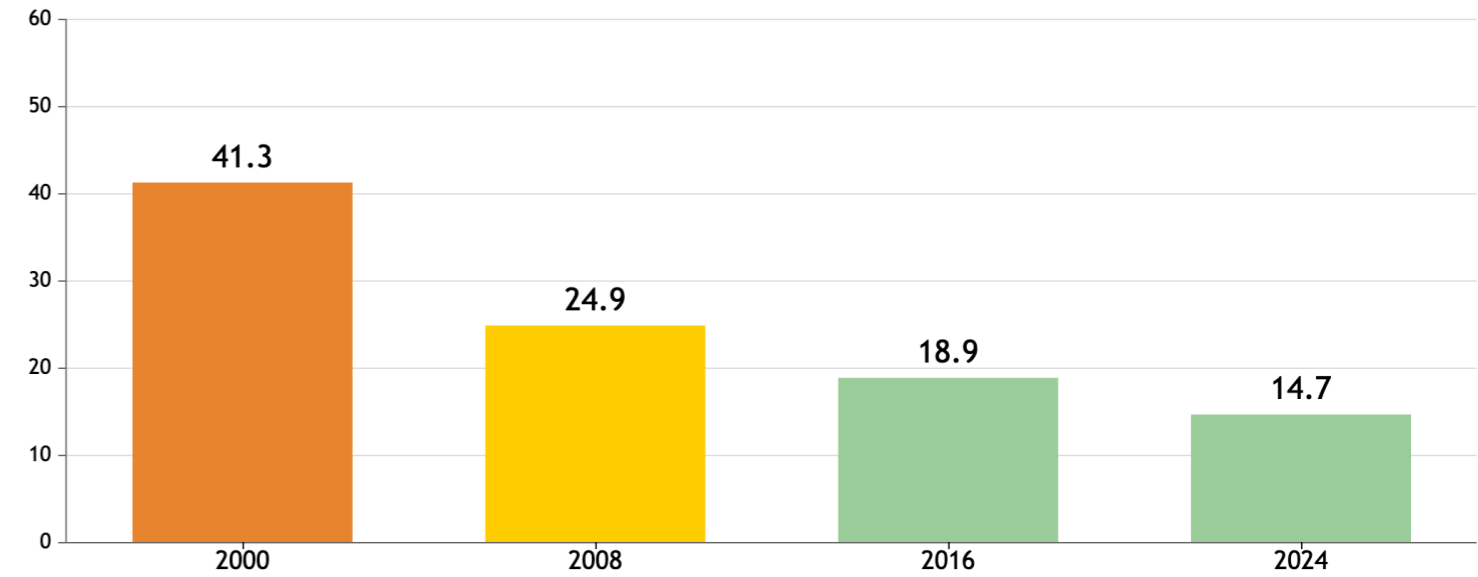

# GLOBAL HUNGER INDEX 2024: CAMBODIA

# GLOBAL HUNGER INDEX 2024: CAMBODIA

In the 2024 Global Hunger Index, Colombia ranks **28<sup>th</sup>** out of the 127 countries with sufficient data to calculate 2024 GHI scores. With a score of **5.7**, Colombia has a level of hunger that is *low*.

GHI Score Trend for Cambodia

NOTE: Data for GHI scores are from 1998–2002 (2000), 2006–2010 (2008), 2014–2018 (2016), and 2019–2023 (2024).

Trend for Indicator Values - Cambodia

Legend: Undernourishment (% of population) - purple line, Child wasting (% of children under five years old) - pink line, Child stunting (% of children under five years old) - brown line, Child mortality (% of children under five years old) - blue line.

NOTE: See [Methodology](#) for the formula for calculating GHI scores and the sources from which the data are compiled.

NOTE: Data for child stunting and child wasting are from 1998–2002 (2000), 2006–2010 (2008), 2014–2018 (2016), and 2019–2023 (2024). Data for undernourishment are from 2000–2002 (2000), 2007–2009 (2008), 2015–2017 (2016), and 2021–2023 (2024). Data for child mortality are from 2000, 2008, 2016, and 2022 (2024).