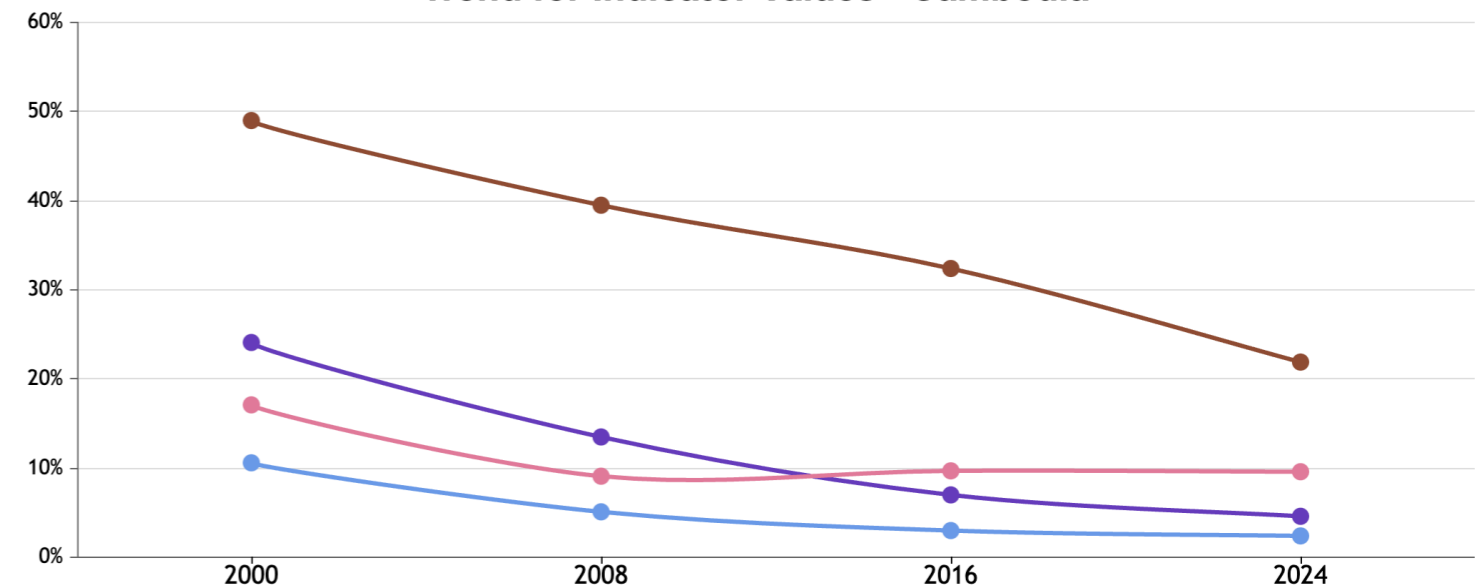

# GLOBAL HUNGER INDEX 2024: CAMBODIA

# GLOBAL HUNGER INDEX 2024: CAMBODIA

In the 2024 Global Hunger Index, Colombia ranks **28<sup>th</sup>** out of the 127 countries with sufficient data to calculate 2024 GHI scores. With a score of **5.7**, Colombia has a level of hunger that is *low*.

GHI Score Trend for Cambodia

NOTE: Data for GHI scores are from 1998–2002 (2000), 2006–2010 (2008), 2014–2018 (2016), and 2019–2023 (2024).

Trend for Indicator Values - Cambodia

Legend: Undernourishment (% of population) - purple line, Child wasting (% of children under five years old) - pink line, Child stunting (% of children under five years old) - brown line, Child mortality (% of children under five years old) - blue line.