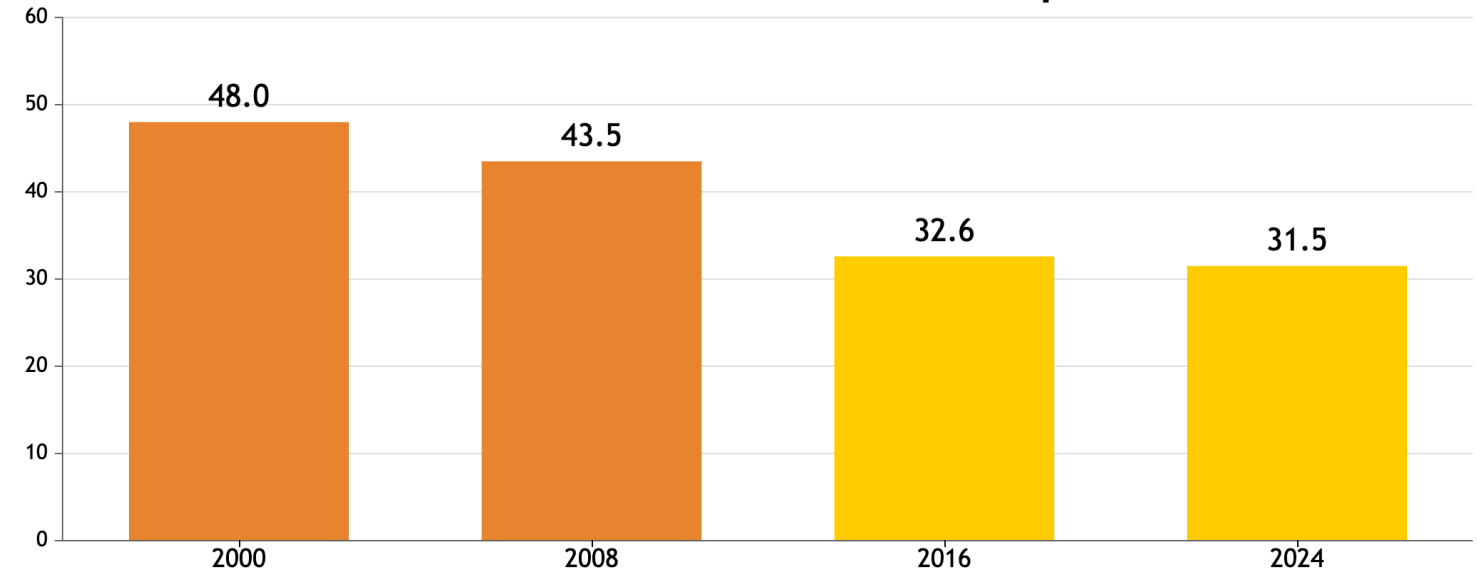

GLOBAL HUNGER INDEX 2024: CAR

GHI Score Trend for Central African Republic

NOTE: Data for GHI scores are from 1998–2002 (2000), 2006–2010 (2008), 2014–2018 (2016), and 2019–2023 (2024).