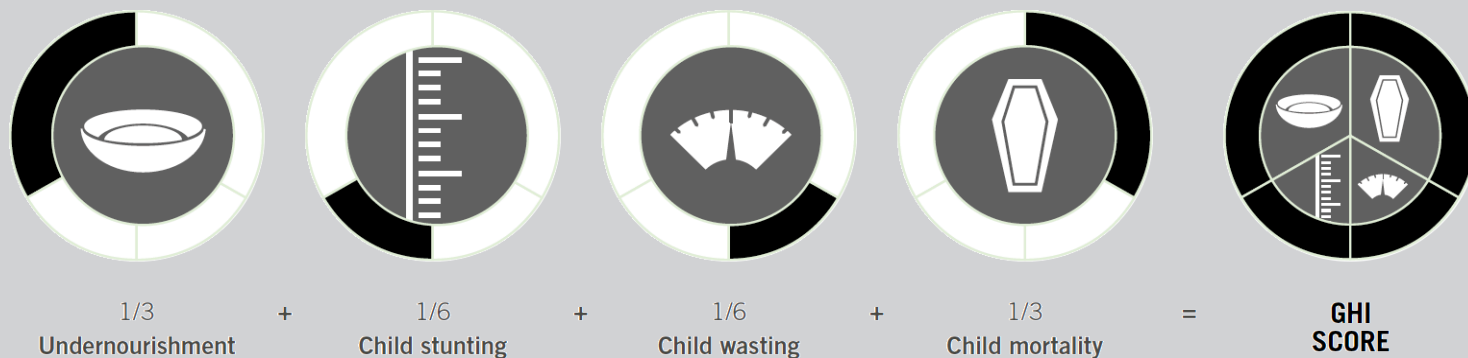

NOTE: See [Methodology](#) for the formula for calculating GHI scores and the sources from which the data are compiled.

The Global Hunger Index is a peer-reviewed annual report, jointly published by Concern Worldwide and Welthungerhilfe, designed to comprehensively measure and track hunger at the global, regional, and country levels. This country profile is based on data and information from the 2024 Global Hunger Index. The boundaries and names shown and the designations used on maps on this page do not imply official endorsement or acceptance by Welthungerhilfe (WHH) or Concern Worldwide.

For more information please see the 2024 Global Hunger Index at www.globalhungerindex.org

Publication date: October 2024