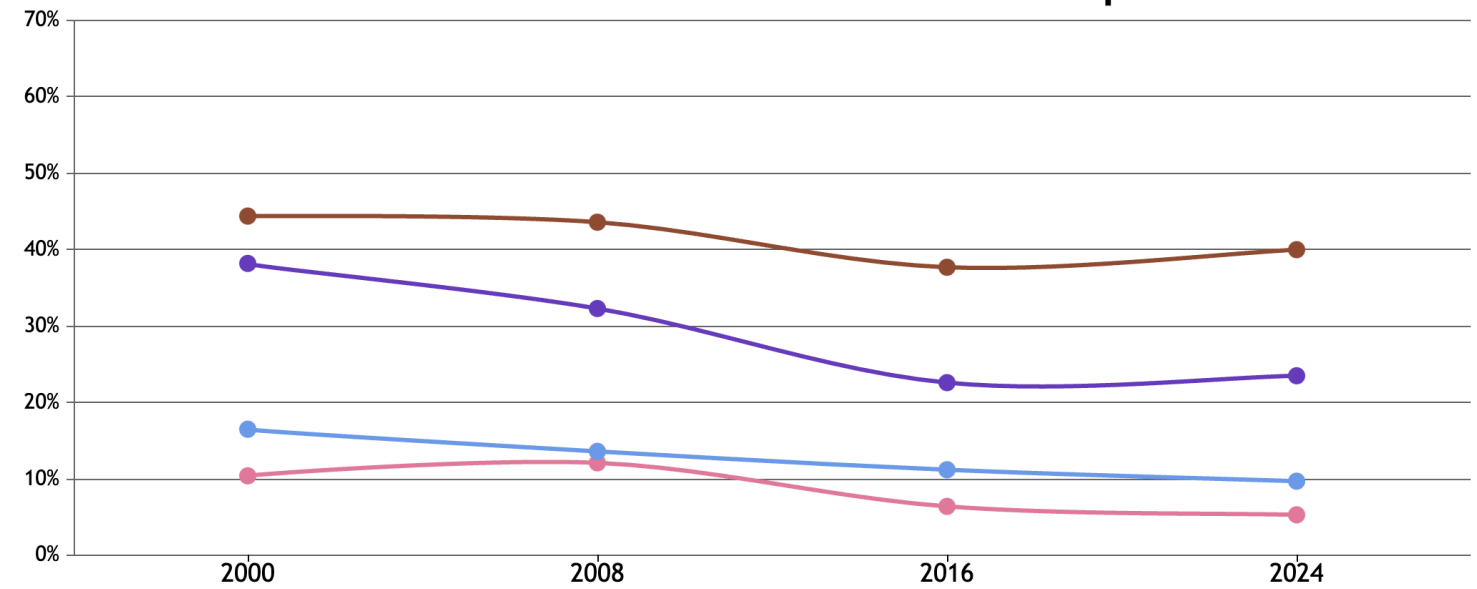

Trend for Indicator Values - Central African Republic

Legend: Undernourishment (% of population) (purple), Child stunting (% of children under five years old) (brown), Child wasting (% of children under five years old) (pink), Child mortality (% of children under five years old) (blue)

NOTE: — = Data are not available or not presented. See [Table A.3](#) for provisional designations of the severity of hunger for some countries with incomplete data. *GHI estimates.

NOTE: Data for child stunting and child wasting are from 1998–2002 (2000), 2006–2010 (2008), 2014–2018 (2016), and 2019–2023 (2024). Data for undernourishment are from 2000–2002 (2000), 2007–2009 (2008), 2015–2017 (2016), and 2021–2023 (2024). Data for child mortality are from 2000, 2008, 2016, and 2022 (2024).