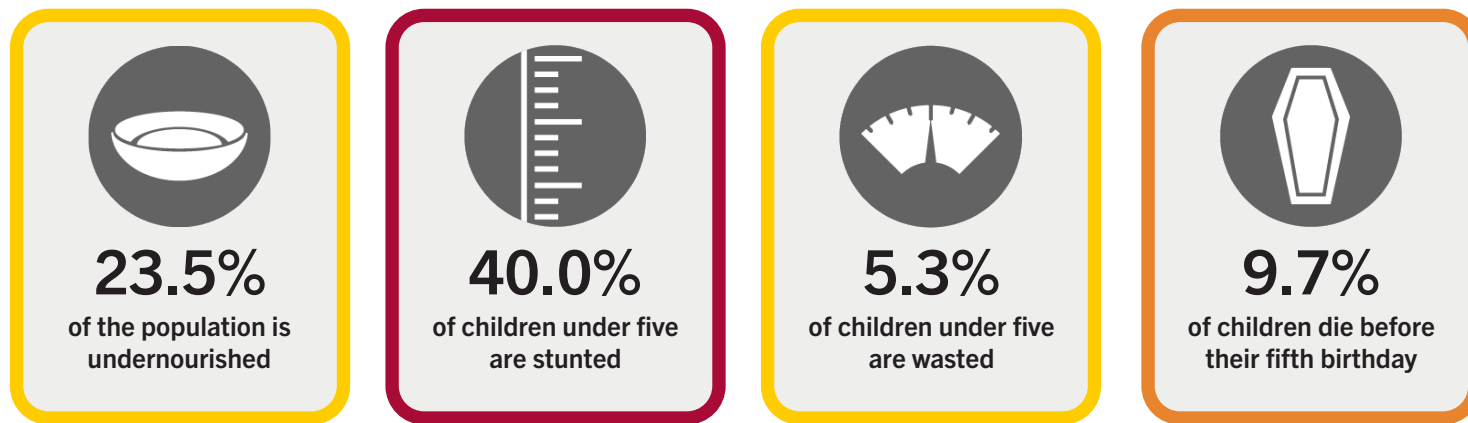

# GLOBAL HUNGER INDEX 2024: CAR

In the 2024 Global Hunger Index, Central African Rep. ranks **119<sup>th</sup>** out of the 127 countries with sufficient data to calculate 2024 GHI scores. With a score of **31.5**, Central African Rep. has a level of hunger that is *serious*.

# GLOBAL HUNGER INDEX 2024: CAR

Legend: very high (dark red), high (orange), medium (yellow), low (light green), very low (dark green)

## Trend for Indicator Values - Central African Republic

Legend: Undernourishment (% of population) (purple), Child stunting (% of children under five years old) (brown), Child wasting (% of children under five years old) (pink), Child mortality (% of children under five years old) (blue)