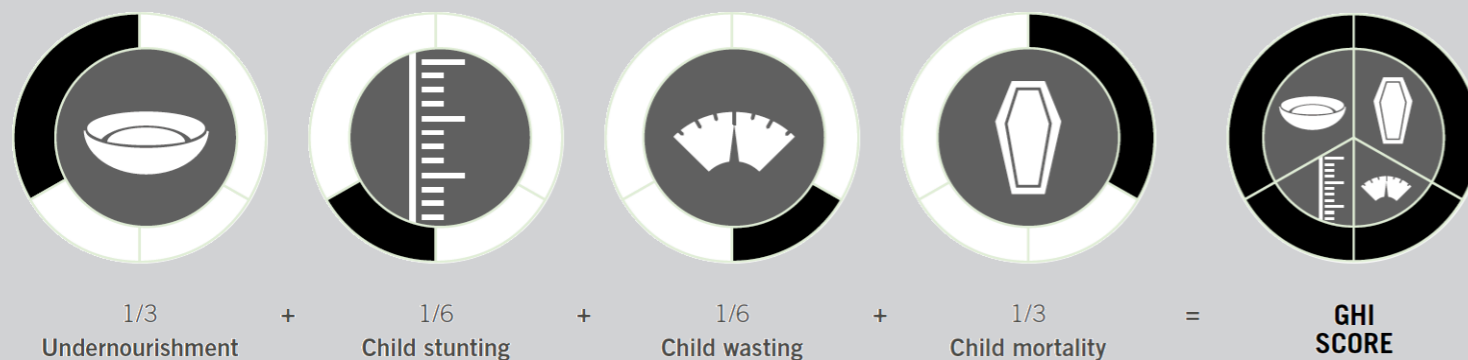

GLOBAL HUNGER INDEX 2024: CHINA

GLOBAL HUNGER INDEX 2024: CHINA

In the 2024 Global Hunger Index, China is one of 22 countries with a GHI score of less than 5. Differences between their scores are minimal. With a score **under 5**, China has a level of hunger that is **low**.

China's GHI Score is based on the values of four component indicators:

very high high medium low very low

NOTE: — = Data are not available or not presented. See [Table A.3](#) for provisional designations of the severity of hunger for some countries with incomplete data. *GHI estimates.

Trend for Indicator Values - China

Undernourishment (% of population) Child wasting (% of children under five years old) Child stunting (% of children under five years old) Child mortality (% of children under five years old)