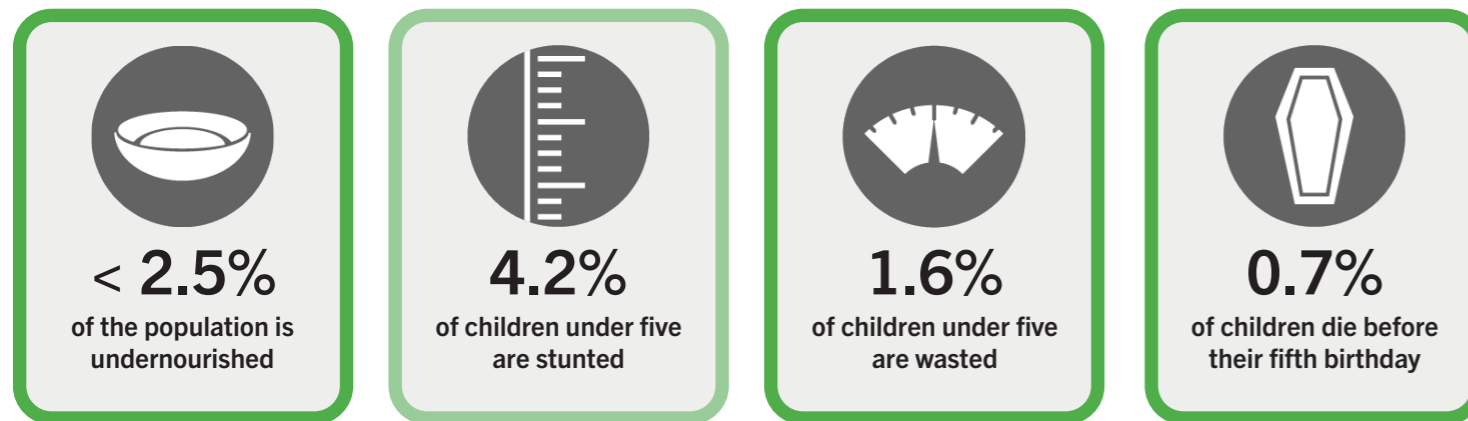

GLOBAL HUNGER INDEX 2024: CHINA

GLOBAL HUNGER INDEX 2024: CHINA

In the 2024 Global Hunger Index, China is one of 22 countries with a GHI score of less than 5. Differences between their scores are minimal. With a score **under 5**, China has a level of hunger that is **low**.

China's GHI Score is based on the values of four component indicators:

very high high medium low very low

NOTE: — = Data are not available or not presented. See [Table A.3](#) for provisional designations of the severity of hunger for some countries with incomplete data. *GHI estimates.

Trend for Indicator Values - China

Undernourishment (% of population) Child wasting (% of children under five years old) Child stunting (% of children under five years old) Child mortality (% of children under five years old)

NOTE: Data for child stunting and child wasting are from 1998–2002 (2000), 2006–2010 (2008), 2014–2018 (2016), and 2019–2023 (2024). Data for undernourishment are from 2000–2002 (2000), 2007–2009 (2008), 2015–2017 (2016), and 2021–2023 (2024). Data for child mortality are from 2000, 2008, 2016, and 2022 (2024).