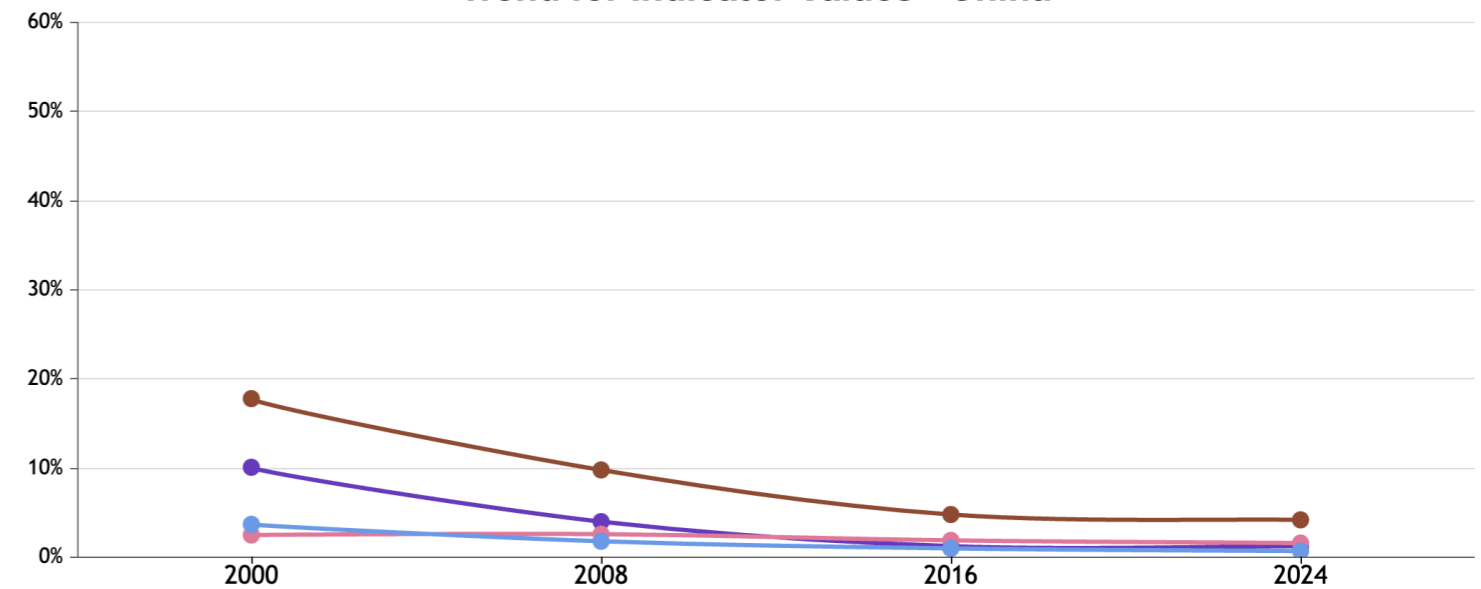

Trend for Indicator Values - China

Undernourishment (% of population) Child wasting (% of children under five years old) Child stunting (% of children under five years old) Child mortality (% of children under five years old)

NOTE: Data for child stunting and child wasting are from 1998–2002 (2000), 2006–2010 (2008), 2014–2018 (2016), and 2019–2023 (2024). Data for undernourishment are from 2000–2002 (2000), 2007–2009 (2008), 2015–2017 (2016), and 2021–2023 (2024). Data for child mortality are from 2000, 2008, 2016, and 2022 (2024).

The Global Hunger Index is a peer-reviewed annual report, jointly published by Concern Worldwide and Welthungerhilfe, designed to comprehensively measure and track hunger at the global, regional, and country levels. This country profile is based on data and information from the 2024 Global Hunger Index. The boundaries and names shown and the designations used on maps on this page do not imply official endorsement or acceptance by Welthungerhilfe (WHH) or Concern Worldwide.

For more information please see the 2024 Global Hunger Index at www.globalhungerindex.org

Publication date: October 2024