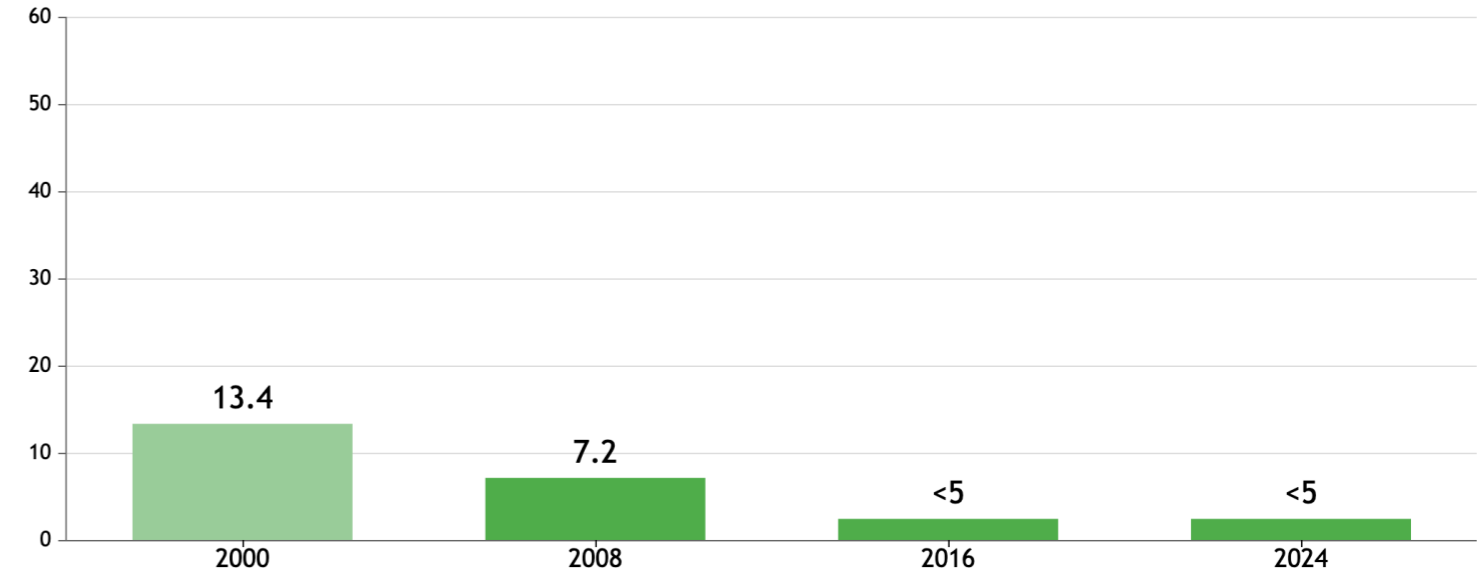

GLOBAL HUNGER INDEX 2024: CHINA

GLOBAL HUNGER INDEX 2024: CHINA

In the 2024 Global Hunger Index, China is one of 22 countries with a GHI score of less than 5. Differences between their scores are minimal. With a score **under 5**, China has a level of hunger that is **low**.

China's GHI Score is based on the values of four component indicators:

very high high medium low very low

NOTE: — = Data are not available or not presented. See [Table A.3](#) for provisional designations of the severity of hunger for some countries with incomplete data. *GHI estimates.

NOTE: See [Methodology](#) for the formula for calculating GHI scores and the sources from which the data are compiled.

GHI Score Trend for China

NOTE: Data for GHI scores are from 1998–2002 (2000), 2006–2010 (2008), 2014–2018 (2016), and 2019–2023 (2024).

NOTE: Data for child stunting and child wasting are from 1998–2002 (2000), 2006–2010 (2008), 2014–2018 (2016), and 2019–2023 (2024). Data for undernourishment are from 2000–2002 (2000), 2007–2009 (2008), 2015–2017 (2016), and 2021–2023 (2024). Data for child mortality are from 2000, 2008, 2016, and 2022 (2024).