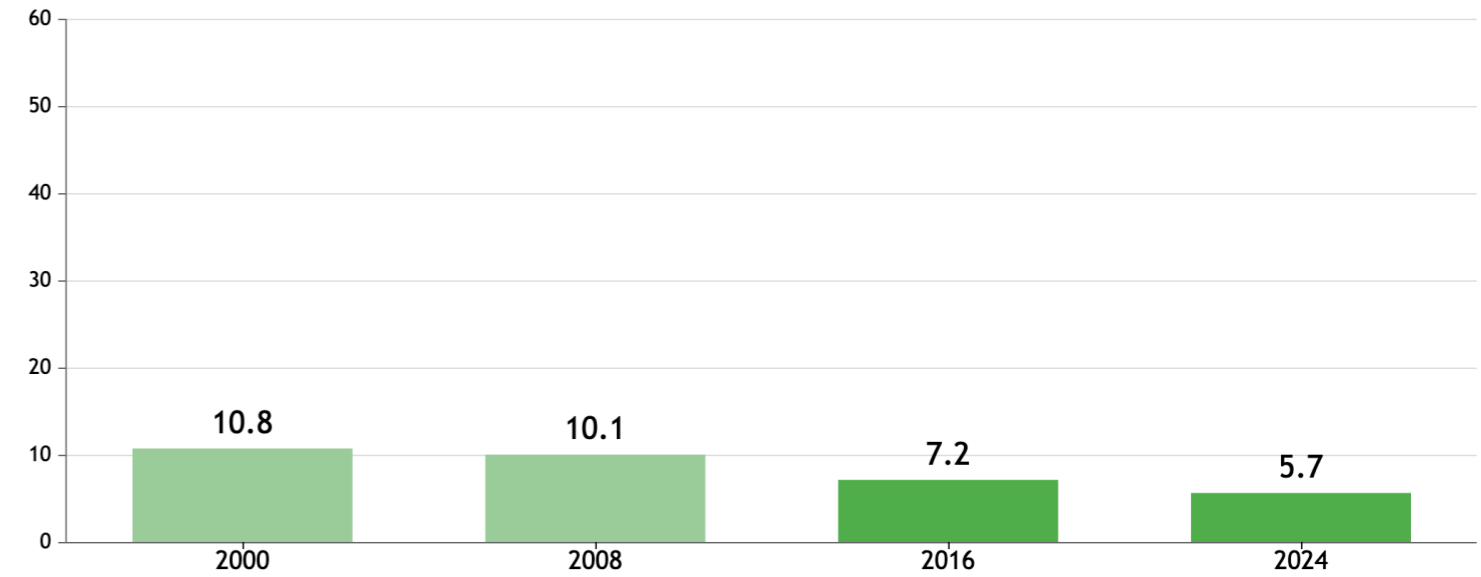

GLOBAL HUNGER INDEX 2024: COLOMBIA

GLOBAL HUNGER INDEX 2024: COLOMBIA

In the 2024 Global Hunger Index, Colombia ranks **28th** out of the 127 countries with sufficient data to calculate 2024 GHI scores. With a score of **5.7**, Colombia has a level of hunger that is **low**.

GHI Score Trend for Colombia

NOTE: Data for GHI scores are from 1998–2002 (2000), 2006–2010 (2008), 2014–2018 (2016), and 2019–2023 (2024).

Trend for Indicator Values - Colombia

Legend: Undernourishment (% of population) - purple line, Child stunting (% of children under five years old) - brown line, Child wasting (% of children under five years old) - pink line, Child mortality (% of children under five years old) - blue line.

Colombia's GHI Score is based on the values of four component indicators:

Legend: very high (red), high (orange), medium (yellow), low (light green), very low (dark green)

NOTE: — = Data are not available or not presented. See [Table A.3](#) for provisional designations of the severity of hunger for some countries with incomplete data. *GHI estimates.

NOTE: See [Methodology](#) for the formula for calculating GHI scores and the sources from which the data are compiled.

NOTE: Data for child stunting and child wasting are from 1998–2002 (2000), 2006–2010 (2008), 2014–2018 (2016), and 2019–2023 (2024). Data for undernourishment are from 2000–2002 (2000), 2007–2009 (2008), 2015–2017 (2016), and 2021–2023 (2024). Data for child mortality are from 2000, 2008, 2016, and 2022 (2024).