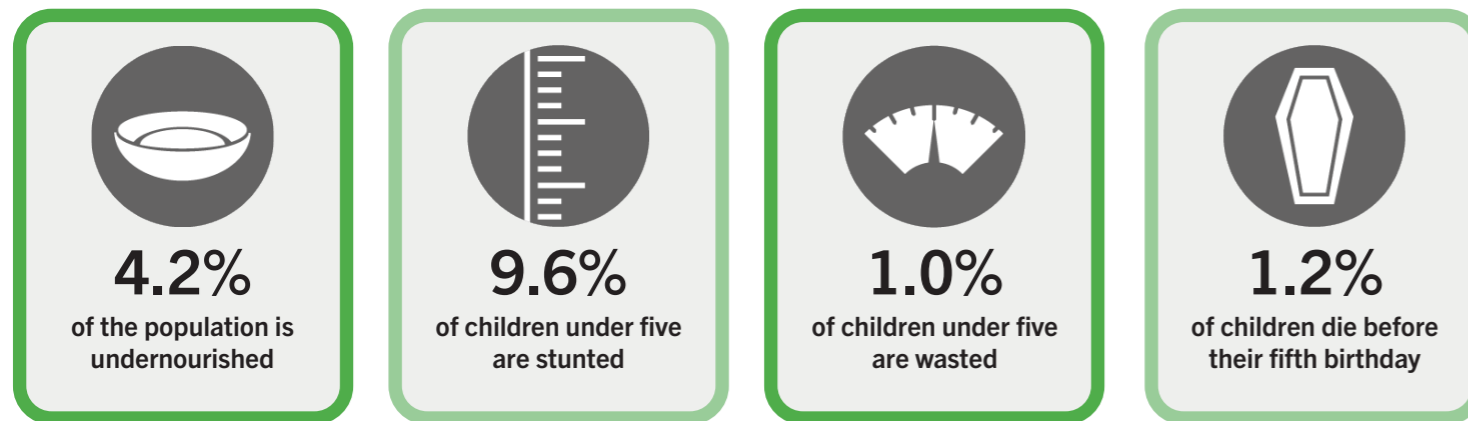

GLOBAL HUNGER INDEX 2024: COLOMBIA

GLOBAL HUNGER INDEX 2024: COLOMBIA

In the 2024 Global Hunger Index, Colombia ranks **28th** out of the 127 countries with sufficient data to calculate 2024 GHI scores. With a score of **5.7**, Colombia has a level of hunger that is **low**.

GHI Score Trend for Colombia

NOTE: Data for GHI scores are from 1998–2002 (2000), 2006–2010 (2008), 2014–2018 (2016), and 2019–2023 (2024).

Trend for Indicator Values - Colombia

Legend: Undernourishment (% of population) - purple line, Child stunting (% of children under five years old) - brown line, Child wasting (% of children under five years old) - pink line, Child mortality (% of children under five years old) - blue line.

Colombia's GHI Score is based on the values of four component indicators:

Legend: very high (red), high (orange), medium (yellow), low (light green), very low (dark green)

NOTE: — = Data are not available or not presented. See [Table A.3](#) for provisional designations of the severity of hunger for some countries with incomplete data. *GHI estimates.