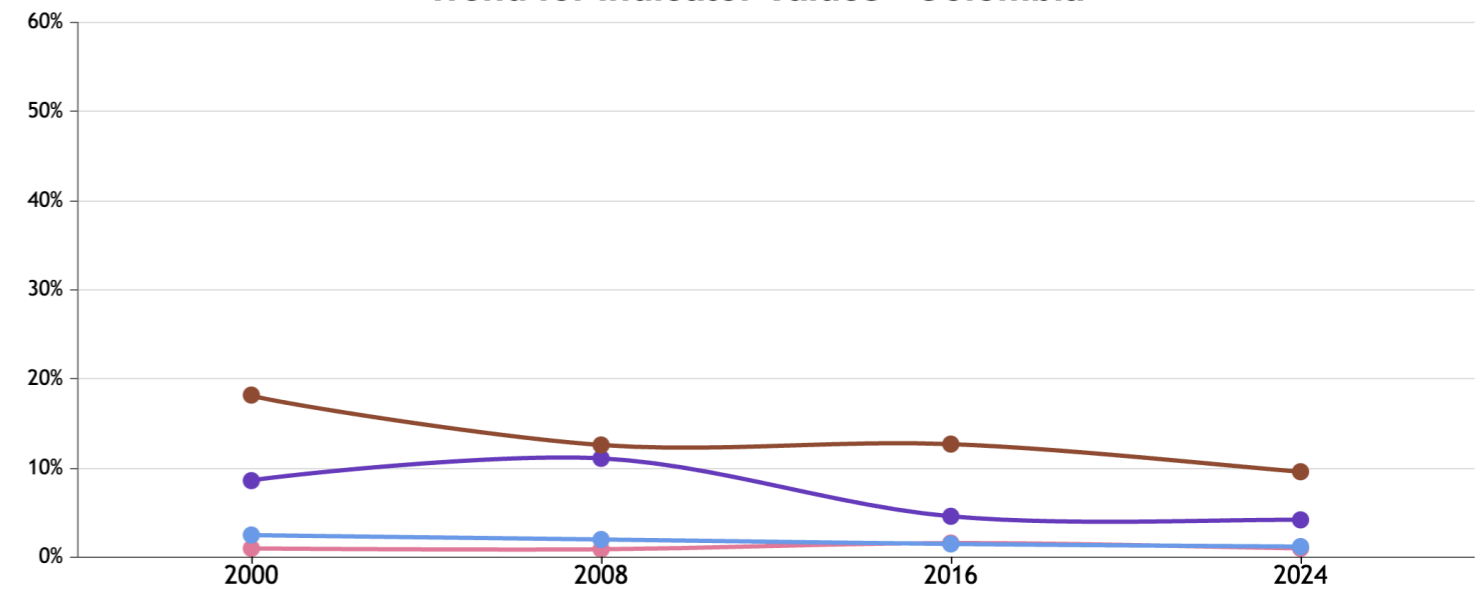

GLOBAL HUNGER INDEX 2024: COLOMBIA

GLOBAL HUNGER INDEX 2024: COLOMBIA

In the 2024 Global Hunger Index, Colombia ranks **28th** out of the 127 countries with sufficient data to calculate 2024 GHI scores. With a score of **5.7**, Colombia has a level of hunger that is **low**.

GHI Score Trend for Colombia

NOTE: Data for GHI scores are from 1998–2002 (2000), 2006–2010 (2008), 2014–2018 (2016), and 2019–2023 (2024).

Trend for Indicator Values - Colombia

Legend: Undernourishment (% of population) - purple line, Child stunting (% of children under five years old) - brown line, Child wasting (% of children under five years old) - pink line, Child mortality (% of children under five years old) - blue line.

Colombia's GHI Score is based on the values of four component indicators:

Legend: very high (red), high (orange), medium (yellow), low (light green), very low (dark green)

NOTE: — = Data are not available or not presented. See [Table A.3](#) for provisional designations of the severity of hunger for some countries with incomplete data. *GHI estimates.

The Global Hunger Index is a peer-reviewed annual report, jointly published by Concern Worldwide and Welthungerhilfe, designed to comprehensively measure and track hunger at the global, regional, and country levels. This country profile is based on data and information from the 2024 Global Hunger Index. The boundaries and names shown and the designations used on maps on this page do not imply official endorsement or acceptance by Welthungerhilfe (WHH) or Concern Worldwide.