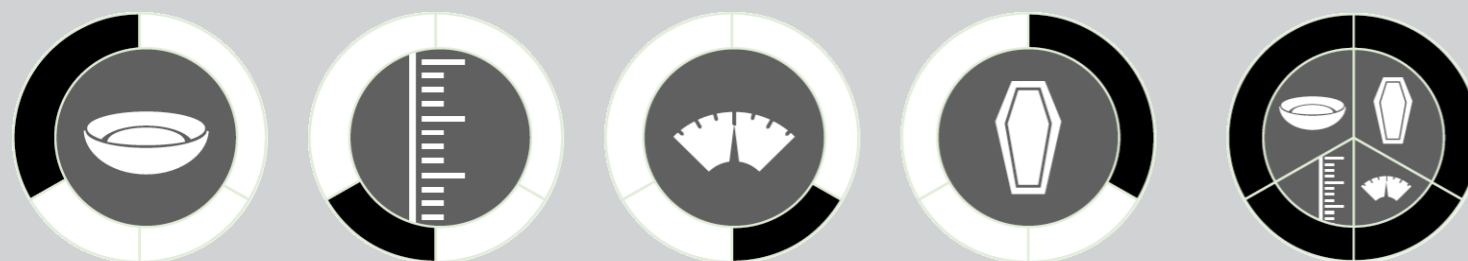

GLOBAL HUNGER INDEX 2024: COLOMBIA

GLOBAL HUNGER INDEX 2024: COLOMBIA

In the 2024 Global Hunger Index, Colombia ranks **28th** out of the 127 countries with sufficient data to calculate 2024 GHI scores. With a score of **5.7**, Colombia has a level of hunger that is **low**.

GHI Score Trend for Colombia

NOTE: Data for GHI scores are from 1998–2002 (2000), 2006–2010 (2008), 2014–2018 (2016), and 2019–2023 (2024).

Trend for Indicator Values - Colombia

Legend: Undernourishment (% of population) - purple line, Child stunting (% of children under five years old) - brown line, Child wasting (% of children under five years old) - pink line, Child mortality (% of children under five years old) - blue line.

Colombia's GHI Score is based on the values of four component indicators:

Legend: very high (red), high (orange), medium (yellow), low (light green), very low (dark green)

NOTE: — = Data are not available or not presented. See [Table A.3](#) for provisional designations of the severity of hunger for some countries with incomplete data. *GHI estimates.