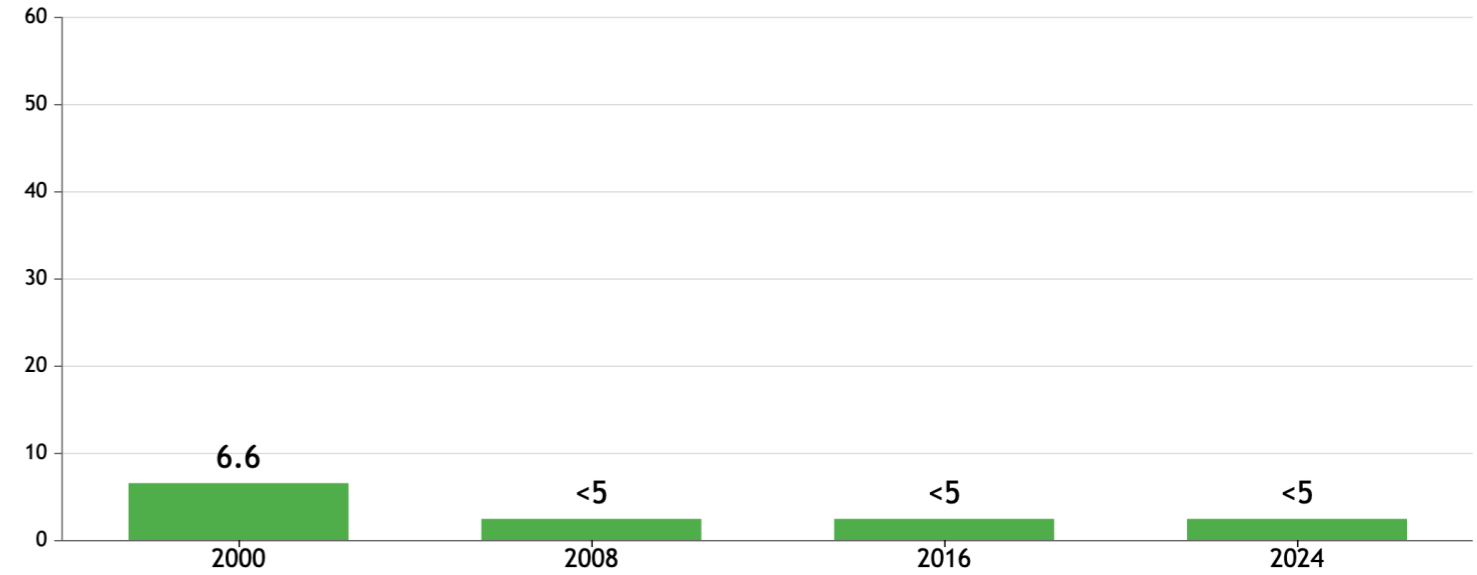

# GLOBAL HUNGER INDEX 2024: COSTA RICA

# GLOBAL HUNGER INDEX 2024: COSTA RICA

In the 2024 Global Hunger Index, Costa Rica is one of 22 countries with a GHI score of less than 5. Differences between their scores are minimal. With a score **under 5**, Costa Rica has a level of hunger that is *low*.

GHI Score Trend for Costa Rica

NOTE: Data for GHI scores are from 1998–2002 (2000), 2006–2010 (2008), 2014–2018 (2016), and 2019–2023 (2024).

Trend for Indicator Values - Costa Rica

Legend: Undernourishment (% of population) - blue line, Child stunting (% of children under five years old) - brown line, Child wasting (% of children under five years old) - pink line, Child mortality (% of children under five years old) - light blue line.