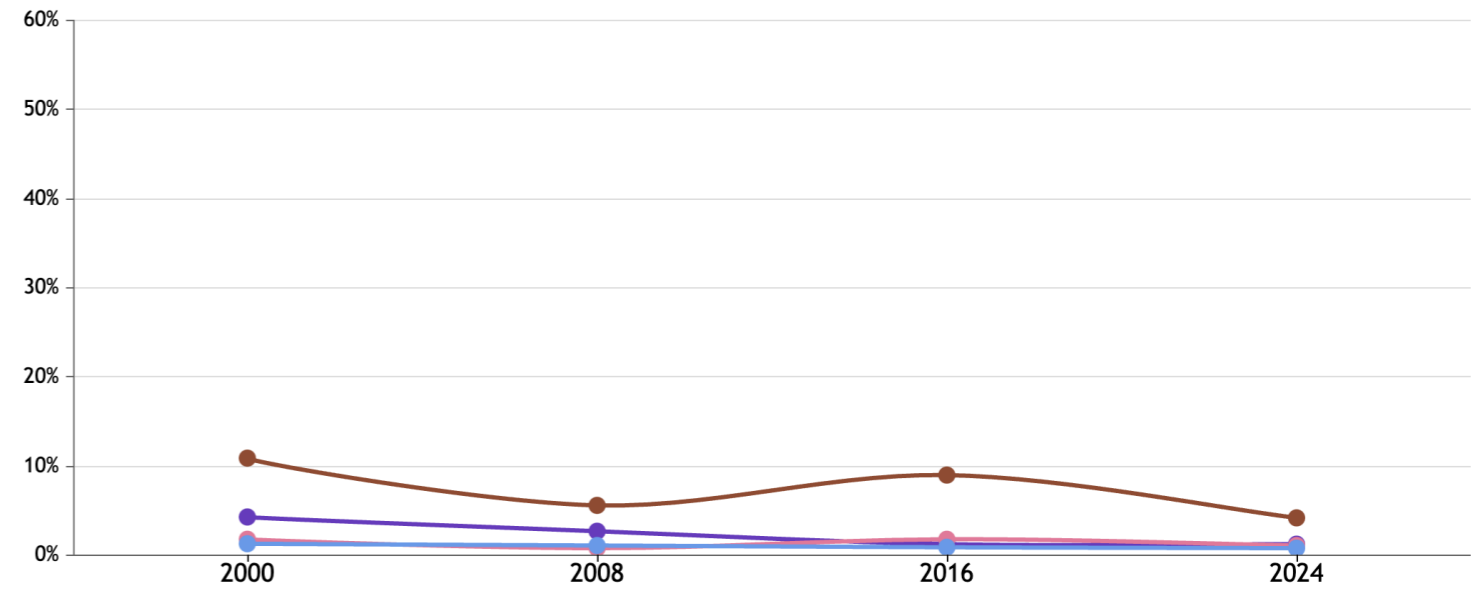

# GLOBAL HUNGER INDEX 2024: COSTA RICA

In the 2024 Global Hunger Index, Costa Rica is one of 22 countries with a GHI score of less than 5. Differences between their scores are minimal. With a score **under 5**, Costa Rica has a level of hunger that is *low*.

GHI Score Trend for Costa Rica

NOTE: Data for GHI scores are from 1998–2002 (2000), 2006–2010 (2008), 2014–2018 (2016), and 2019–2023 (2024).

Trend for Indicator Values - Costa Rica

Legend: Undernourishment (% of population) - blue line, Child stunting (% of children under five years old) - brown line, Child wasting (% of children under five years old) - pink line, Child mortality (% of children under five years old) - light blue line.