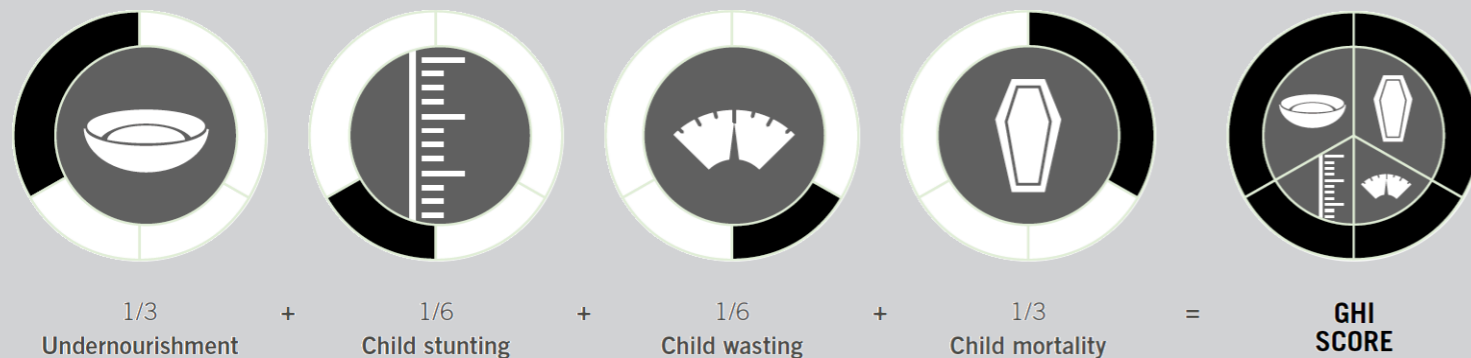

GHI Score Trend for Costa Rica

NOTE: Data for GHI scores are from 1998–2002 (2000), 2006–2010 (2008), 2014–2018 (2016), and 2019–2023 (2024).

Trend for Indicator Values - Costa Rica

Legend: Undernourishment (% of population) - blue line, Child stunting (% of children under five years old) - brown line, Child wasting (% of children under five years old) - pink line, Child mortality (% of children under five years old) - light blue line.

Costa Rica's GHI Score is based on the values of four component indicators:

**< 2.5%**  
of the population is undernourished

**4.2%**  
of children under five are stunted

**1.1%**  
of children under five are wasted

**0.8%**  
of children die before their fifth birthday

Legend: very high (red), high (orange), medium (yellow), low (light green), very low (dark green)

NOTE: — = Data are not available or not presented. See [Table A.3](#) for provisional designations of the severity of hunger for some countries with incomplete data. \*GHI estimates.