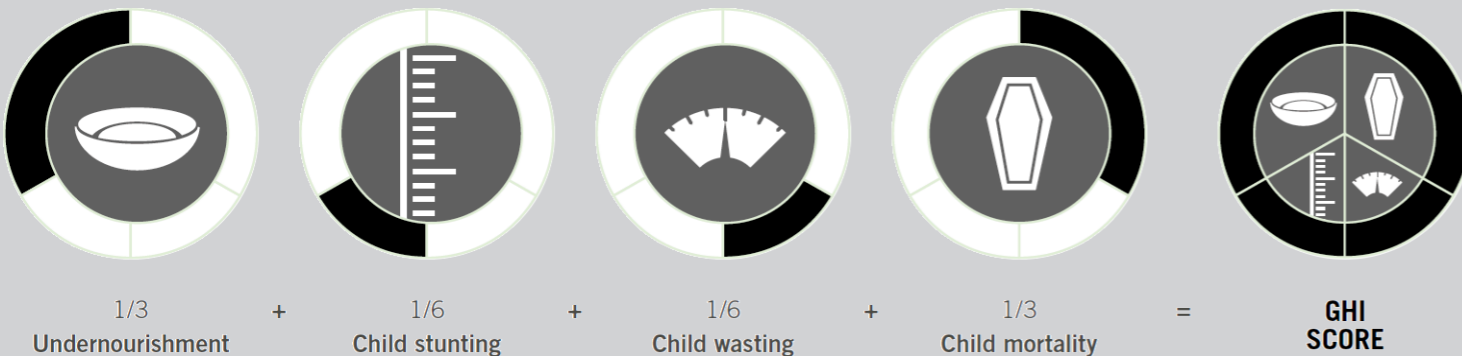

# GLOBAL HUNGER INDEX 2024: CONGO, DEM. REP.

In the 2024 Global Hunger Index, Dem. Rep. of the Congo ranks **123<sup>rd</sup>** out of the 127 countries with sufficient data to calculate 2024 GHI scores. With a score of **34.9**, Dem. Rep. of the Congo has a level of hunger that is *serious*.

Dem. Rep. of Congo's GHI Score is based on the values of four component indicators:

very high high medium low very low

GHI Score Trend for Dem. Rep. of the Congo

NOTE: Data for GHI scores are from 1998–2002 (2000), 2006–2010 (2008), 2014–2018 (2016), and 2019–2023 (2024).

Trend for Indicator Values - Dem. Rep. of the Congo

Undernourishment (% of population) Child wasting (% of children under five years old) Child stunting (% of children under five years old) Child mortality (% of children under five years old)

NOTE: — = Data are not available or not presented. See [Table A.3](#) for provisional designations of the severity of hunger for some countries with incomplete data. \*GHI estimates.

NOTE: Data for child stunting and child wasting are from 1998–2002 (2000), 2006–2010 (2008), 2014–2018 (2016), and 2019–2023 (2024). Data for undernourishment are from 2000–2002 (2000), 2007–2009 (2008), 2015–2017 (2016), and 2021–2023 (2024). Data for child mortality are from 2000, 2008, 2016, and 2022 (2024).