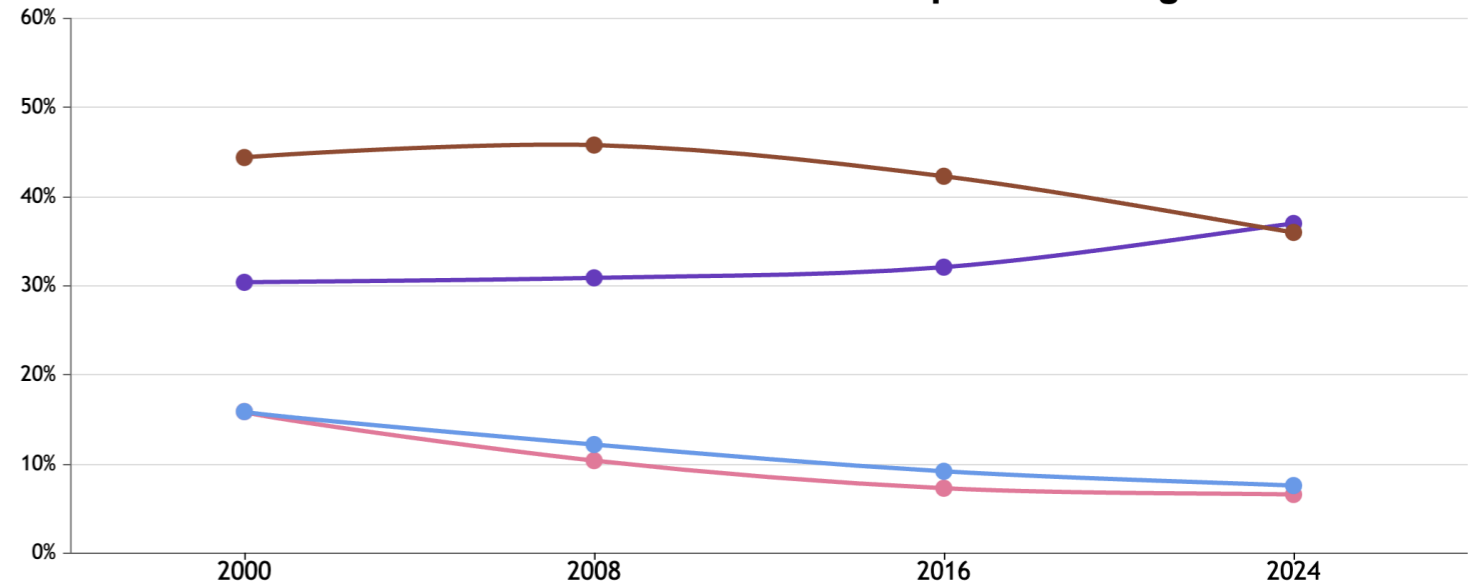

# GLOBAL HUNGER INDEX 2024: CONGO, DEM. REP.

In the 2024 Global Hunger Index, Dem. Rep. of the Congo ranks **123<sup>rd</sup>** out of the 127 countries with sufficient data to calculate 2024 GHI scores. With a score of **34.9**, Dem. Rep. of the Congo has a level of hunger that is *serious*.

Dem. Rep. of Congo's GHI Score is based on the values of four component indicators:

very high high medium low very low

GHI Score Trend for Dem. Rep. of the Congo

NOTE: Data for GHI scores are from 1998–2002 (2000), 2006–2010 (2008), 2014–2018 (2016), and 2019–2023 (2024).

Trend for Indicator Values - Dem. Rep. of the Congo

Undernourishment (% of population) Child wasting (% of children under five years old) Child stunting (% of children under five years old) Child mortality (% of children under five years old)

NOTE: — = Data are not available or not presented. See [Table A.3](#) for provisional designations of the severity of hunger for some countries with incomplete data. \*GHI estimates.

NOTE: Data for child stunting and child wasting are from 1998–2002 (2000), 2006–2010 (2008), 2014–2018 (2016), and 2019–2023 (2024). Data for undernourishment are from 2000–2002 (2000), 2007–2009 (2008), 2015–2017 (2016), and 2021–2023 (2024). Data for child mortality are from 2000, 2008, 2016, and 2022 (2024).