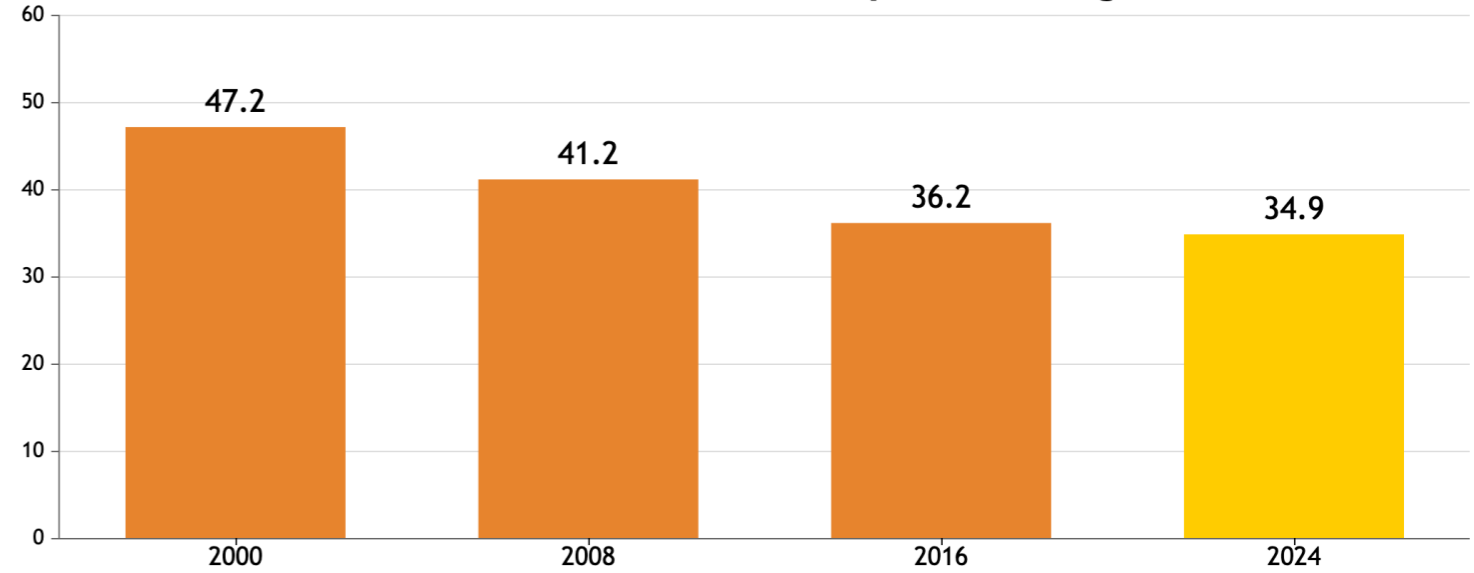

# GLOBAL HUNGER INDEX 2024: CONGO, DEM. REP.

# GLOBAL HUNGER INDEX 2024: CONGO, DEM. REP.

In the 2024 Global Hunger Index, Dem. Rep. of the Congo ranks **123<sup>rd</sup>** out of the 127 countries with sufficient data to calculate 2024 GHI scores. With a score of **34.9**, Dem. Rep. of the Congo has a level of hunger that is *serious*.

Dem. Rep. of Congo's GHI Score is based on the values of four component indicators:

very high high medium low very low

GHI Score Trend for Dem. Rep. of the Congo

NOTE: Data for GHI scores are from 1998–2002 (2000), 2006–2010 (2008), 2014–2018 (2016), and 2019–2023 (2024).

Trend for Indicator Values - Dem. Rep. of the Congo

Undernourishment (% of population) Child wasting (% of children under five years old) Child stunting (% of children under five years old) Child mortality (% of children under five years old)