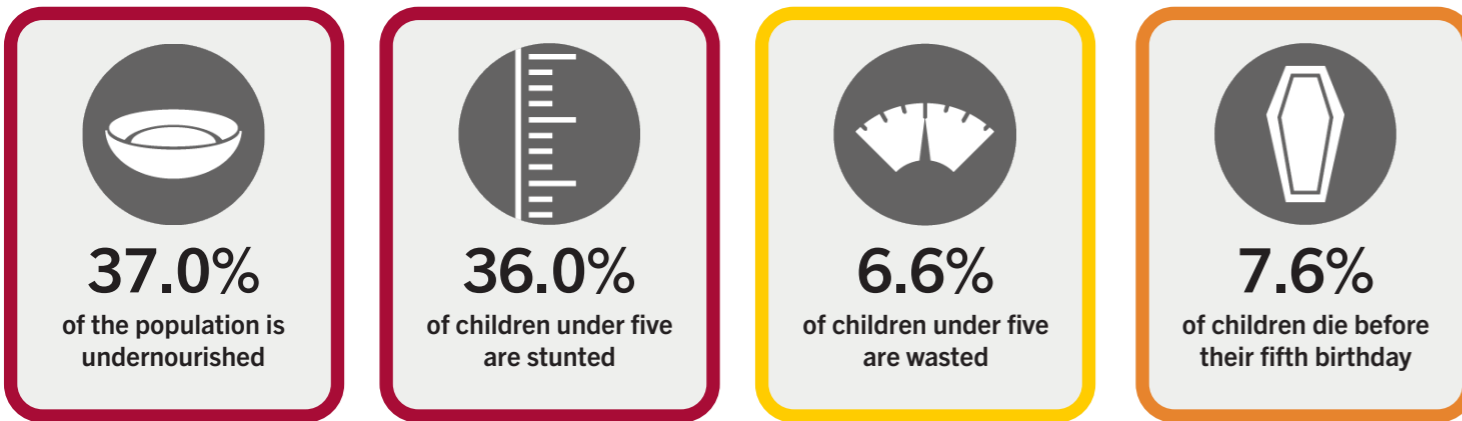

# GLOBAL HUNGER INDEX 2024: CONGO, DEM. REP.

# GLOBAL HUNGER INDEX 2024: CONGO, DEM. REP.

In the 2024 Global Hunger Index, Dem. Rep. of the Congo ranks **123<sup>rd</sup>** out of the 127 countries with sufficient data to calculate 2024 GHI scores. With a score of **34.9**, Dem. Rep. of the Congo has a level of hunger that is *serious*.

Dem. Rep. of Congo's GHI Score is based on the values of four component indicators:

very high high medium low very low

GHI Score Trend for Dem. Rep. of the Congo

NOTE: Data for GHI scores are from 1998–2002 (2000), 2006–2010 (2008), 2014–2018 (2016), and 2019–2023 (2024).

Trend for Indicator Values - Dem. Rep. of the Congo

Undernourishment (% of population) Child wasting (% of children under five years old) Child stunting (% of children under five years old) Child mortality (% of children under five years old)