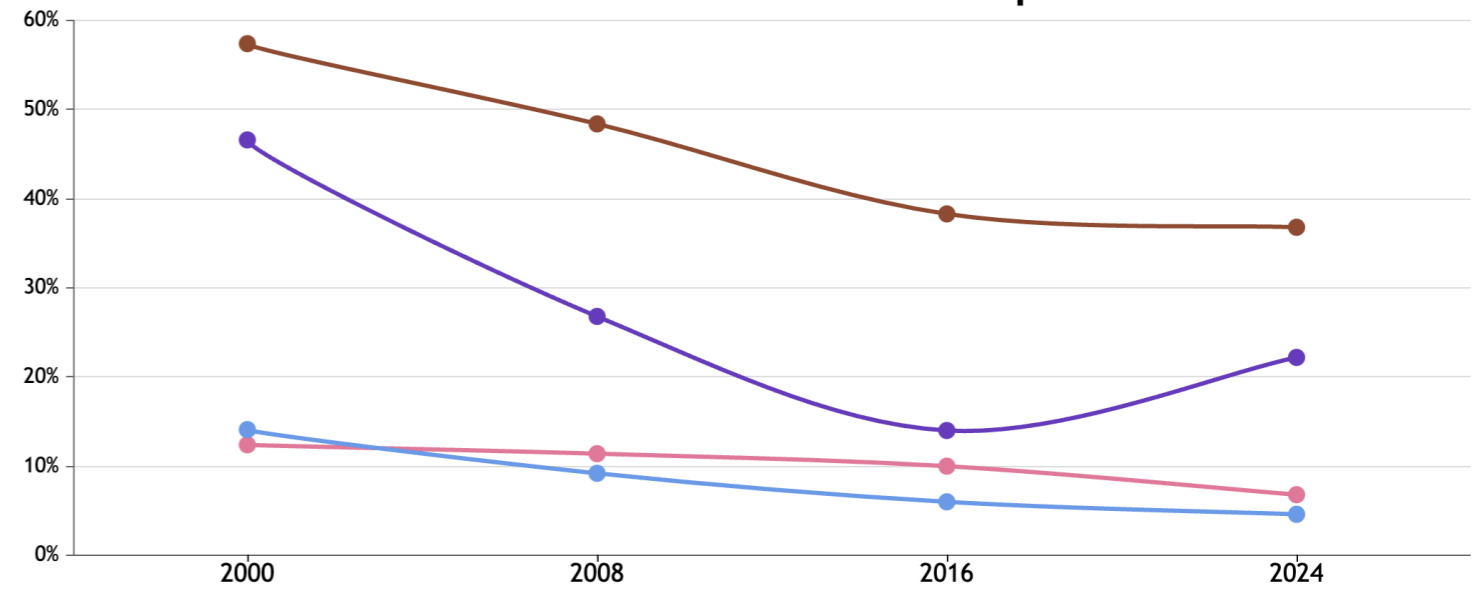

Trend for Indicator Values - Ethiopia

Undernourishment (% of population) Child stunting (% of children under five years old) Child wasting (% of children under five years old) Child mortality (% of children under five years old)

NOTE: Data for child stunting and child wasting are from 1998–2002 (2000), 2006–2010 (2008), 2014–2018 (2016), and 2019–2023 (2024). Data for undernourishment are from 2000–2002 (2000), 2007–2009 (2008), 2015–2017 (2016), and 2021–2023 (2024). Data for child mortality are from 2000, 2008, 2016, and 2022 (2024).

The Global Hunger Index is a peer-reviewed annual report, jointly published by Concern Worldwide and Welthungerhilfe, designed to comprehensively measure and track hunger at the global, regional, and country levels. This country profile is based on data and information from the 2024 Global Hunger Index. The boundaries and names shown and the designations used on maps on this page do not imply official endorsement or acceptance by Welthungerhilfe (WHH) or Concern Worldwide.

For more information please see the 2024 Global Hunger Index at www.globalhungerindex.org

Publication date: October 2024