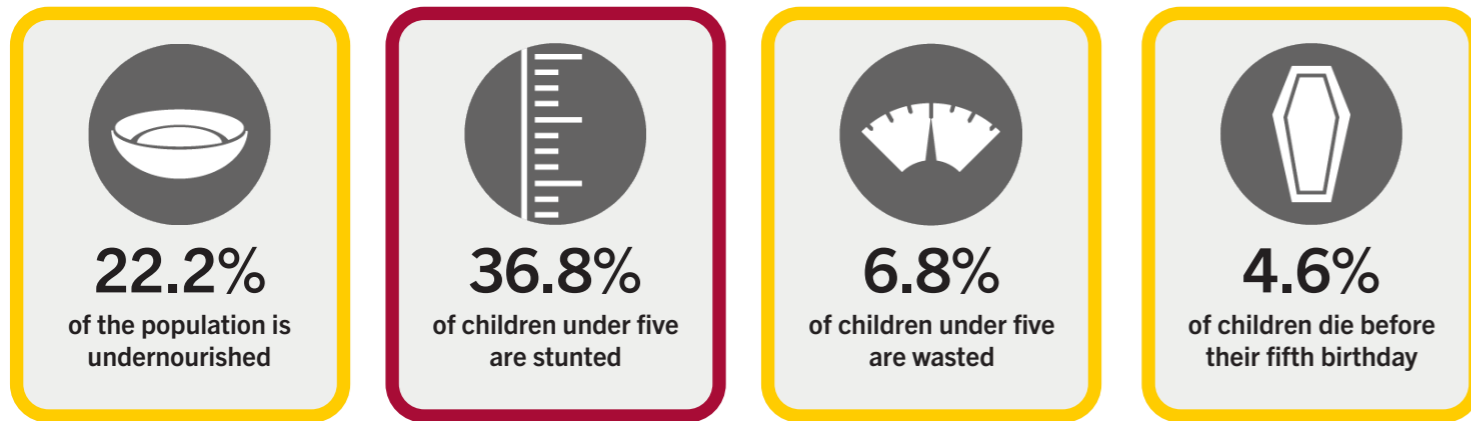

GLOBAL HUNGER INDEX 2024: ETHIOPIA

GLOBAL HUNGER INDEX 2024: ETHIOPIA

In the 2024 Global Hunger Index, Ethiopia ranks **102nd** out of the 127 countries with sufficient data to calculate 2024 GHI scores. With a score of **26.2**, Ethiopia has a level of hunger that is *serious*.

Ethiopia's GHI Score is based on the values of four component indicators:

very high high medium low very low

NOTE: — = Data are not available or not presented. See [Table A.3](#) for provisional designations of the severity of hunger for some countries with incomplete data. *GHI estimates.

NOTE: Data for child stunting and child wasting are from 1998–2002 (2000), 2006–2010 (2008), 2014–2018 (2016), and 2019–2023 (2024). Data for undernourishment are from 2000–2002 (2000), 2007–2009 (2008), 2015–2017 (2016), and 2021–2023 (2024). Data for child mortality are from 2000, 2008, 2016, and 2022 (2024).