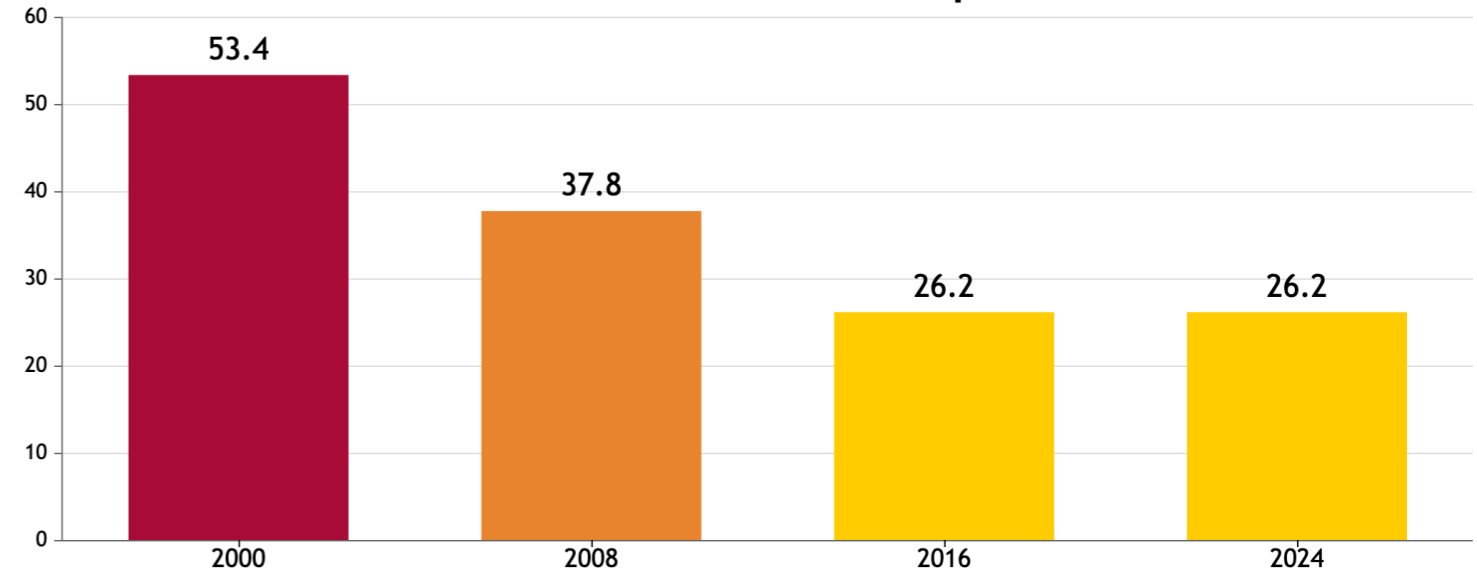

GLOBAL HUNGER INDEX 2024: ETHIOPIA

GLOBAL HUNGER INDEX 2024: ETHIOPIA

In the 2024 Global Hunger Index, Ethiopia ranks **102nd** out of the 127 countries with sufficient data to calculate 2024 GHI scores. With a score of **26.2**, Ethiopia has a level of hunger that is *serious*.

Ethiopia's GHI Score is based on the values of four component indicators:

very high high medium low very low

NOTE: — = Data are not available or not presented. See [Table A.3](#) for provisional designations of the severity of hunger for some countries with incomplete data. *GHI estimates.

NOTE: See [Methodology](#) for the formula for calculating GHI scores and the sources from which the data are compiled.

GHI Score Trend for Ethiopia

NOTE: Data for GHI scores are from 1998–2002 (2000), 2006–2010 (2008), 2014–2018 (2016), and 2019–2023 (2024).

NOTE: Data for child stunting and child wasting are from 1998–2002 (2000), 2006–2010 (2008), 2014–2018 (2016), and 2019–2023 (2024). Data for undernourishment are from 2000–2002 (2000), 2007–2009 (2008), 2015–2017 (2016), and 2021–2023 (2024). Data for child mortality are from 2000, 2008, 2016, and 2022 (2024).