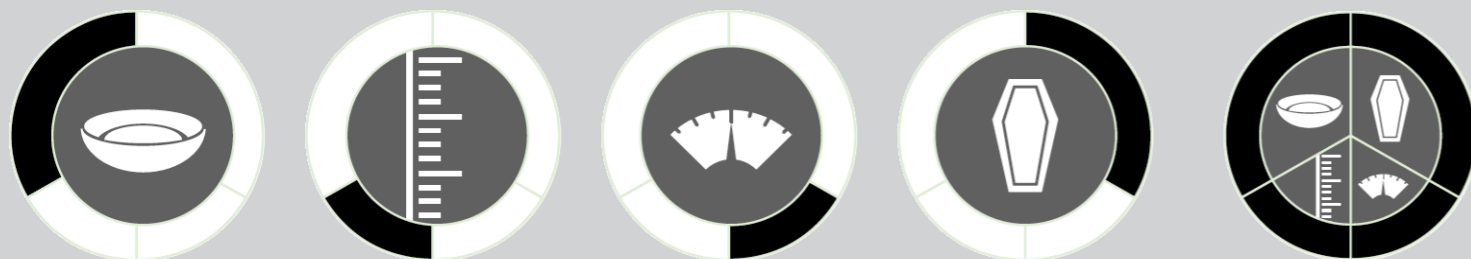

GLOBAL HUNGER INDEX 2024: ETHIOPIA

GLOBAL HUNGER INDEX 2024: ETHIOPIA

In the 2024 Global Hunger Index, Ethiopia ranks **102nd** out of the 127 countries with sufficient data to calculate 2024 GHI scores. With a score of **26.2**, Ethiopia has a level of hunger that is *serious*.

Ethiopia's GHI Score is based on the values of four component indicators:

very high high medium low very low

NOTE: — = Data are not available or not presented. See [Table A.3](#) for provisional designations of the severity of hunger for some countries with incomplete data. *GHI estimates.