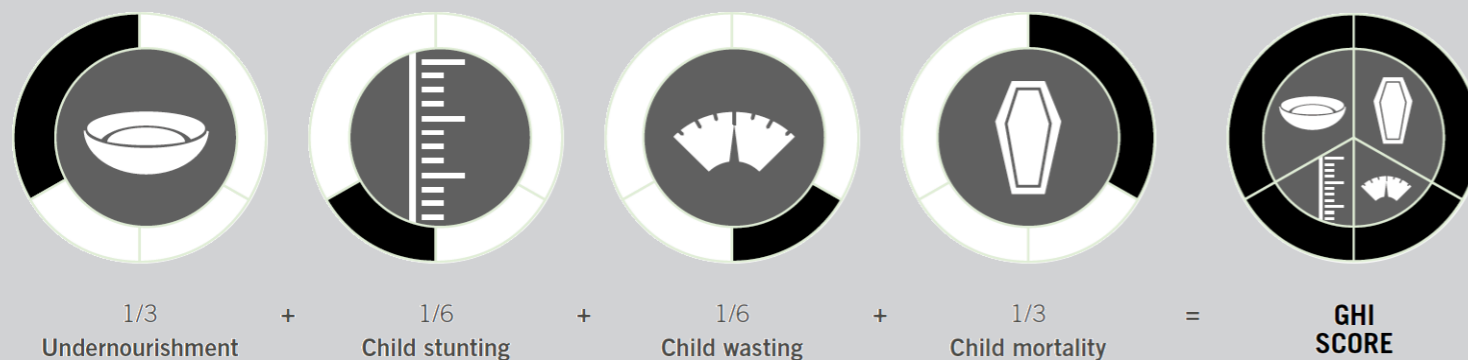

very high high medium low very low

Trend for Indicator Values - Gambia

Undernourishment (% of population) Child stunting (% of children under five years old) Child wasting (% of children under five years old) Child mortality (% of children under five years old)

NOTE: — = Data are not available or not presented. See [Table A.3](#) for provisional designations of the severity of hunger for some countries with incomplete data. *GHI estimates.

NOTE: Data for child stunting and child wasting are from 1998–2002 (2000), 2006–2010 (2008), 2014–2018 (2016), and 2019–2023 (2024). Data for undernourishment are from 2000–2002 (2000), 2007–2009 (2008), 2015–2017 (2016), and 2021–2023 (2024). Data for child mortality are from 2000, 2008, 2016, and 2022 (2024).

NOTE: See [Methodology](#) for the formula for calculating GHI scores and the sources from which the data are compiled.

The Global Hunger Index is a peer-reviewed annual report, jointly published by Concern Worldwide and Welthungerhilfe, designed to comprehensively measure and track hunger at the global, regional, and country levels. This country profile is based on data and information from the 2024 Global Hunger Index. The boundaries and names shown and the designations used on maps on this page do not imply official endorsement or acceptance by Welthungerhilfe (WHH) or Concern Worldwide.