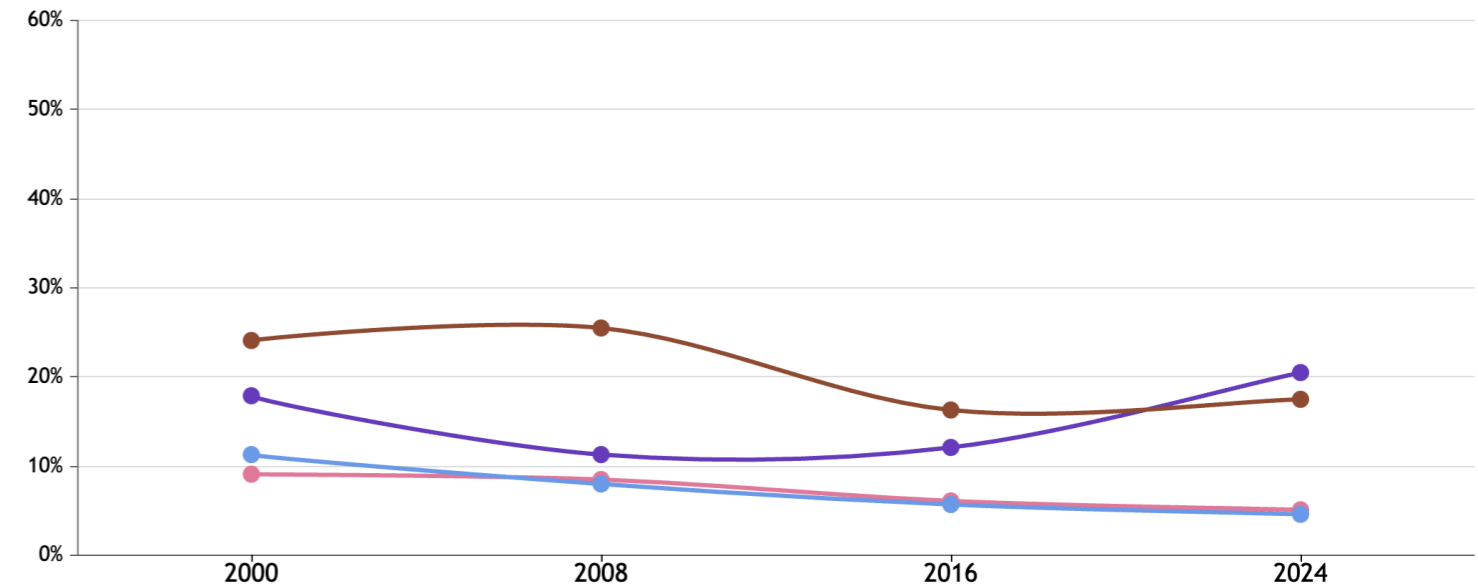

GLOBAL HUNGER INDEX 2024: GAMBIA

GLOBAL HUNGER INDEX 2024: GAMBIA

In the 2024 Global Hunger Index, Gambia ranks **88th** out of the 127 countries with sufficient data to calculate 2024 GHI scores. With a score of **19.9**, Gambia has a level of hunger that is *moderate*.

GHI Score Trend for Gambia

NOTE: Data for GHI scores are from 1998–2002 (2000), 2006–2010 (2008), 2014–2018 (2016), and 2019–2023 (2024).

Gambia's GHI Score is based on the values of four component indicators:

very high high medium low very low

Trend for Indicator Values - Gambia

Undernourishment (% of population) Child stunting (% of children under five years old) Child wasting (% of children under five years old) Child mortality (% of children under five years old)

NOTE: — = Data are not available or not presented. See [Table A.3](#) for provisional designations of the severity of hunger for some countries with incomplete data. *GHI estimates.

NOTE: Data for child stunting and child wasting are from 1998–2002 (2000), 2006–2010 (2008), 2014–2018 (2016), and 2019–2023 (2024). Data for undernourishment are from 2000–2002 (2000), 2007–2009 (2008), 2015–2017 (2016), and 2021–2023 (2024). Data for child mortality are from 2000, 2008, 2016, and 2022 (2024).