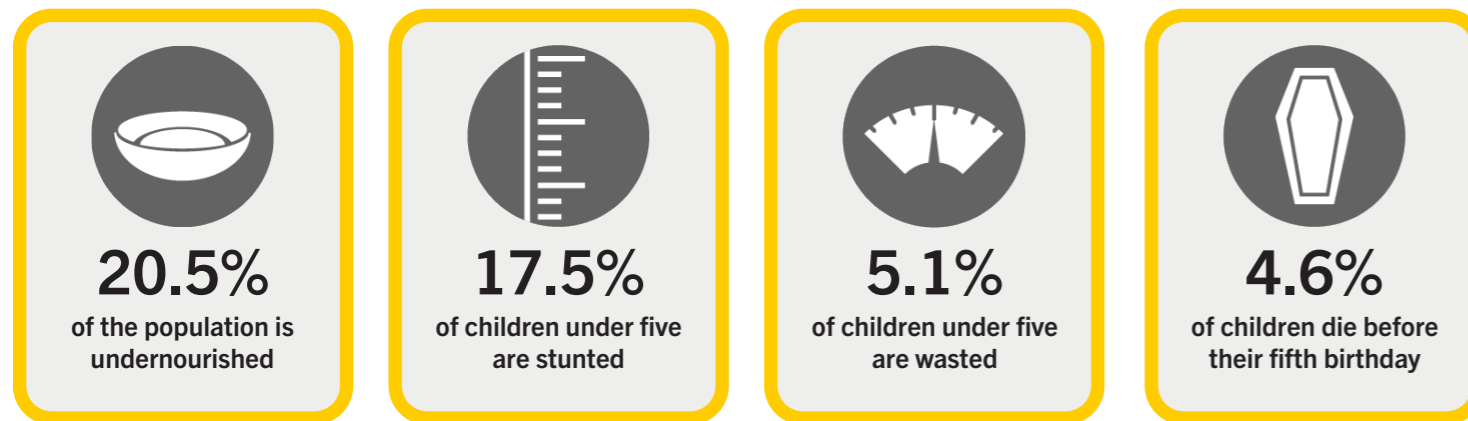

GLOBAL HUNGER INDEX 2024: GAMBIA

GLOBAL HUNGER INDEX 2024: GAMBIA

In the 2024 Global Hunger Index, Gambia ranks **88th** out of the 127 countries with sufficient data to calculate 2024 GHI scores. With a score of **19.9**, Gambia has a level of hunger that is *moderate*.

very high high medium low very low

Trend for Indicator Values - Gambia

Undernourishment (% of population) Child stunting (% of children under five years old) Child wasting (% of children under five years old) Child mortality (% of children under five years old)

NOTE: — = Data are not available or not presented. See [Table A.3](#) for provisional designations of the severity of hunger for some countries with incomplete data. *GHI estimates.

NOTE: Data for child stunting and child wasting are from 1998–2002 (2000), 2006–2010 (2008), 2014–2018 (2016), and 2019–2023 (2024). Data for undernourishment are from 2000–2002 (2000), 2007–2009 (2008), 2015–2017 (2016), and 2021–2023 (2024). Data for child mortality are from 2000, 2008, 2016, and 2022 (2024).