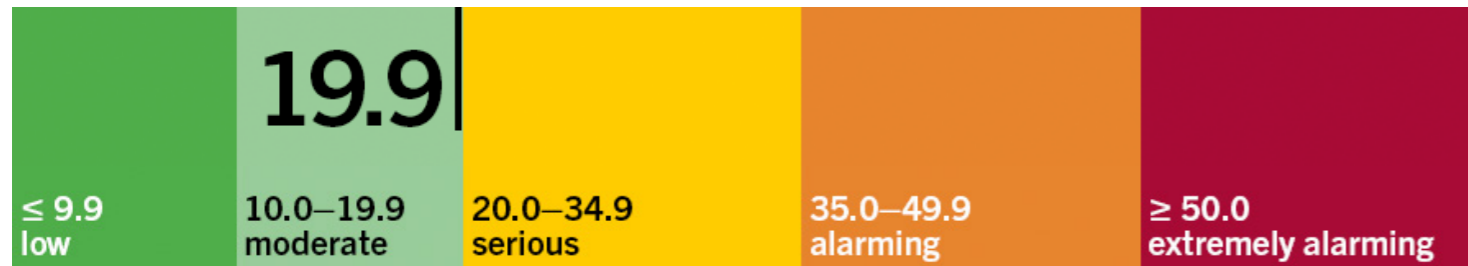

GLOBAL HUNGER INDEX 2024: GAMBIA

GLOBAL HUNGER INDEX 2024: GAMBIA

In the 2024 Global Hunger Index, Gambia ranks **88th** out of the 127 countries with sufficient data to calculate 2024 GHI scores. With a score of **19.9**, Gambia has a level of hunger that is *moderate*.