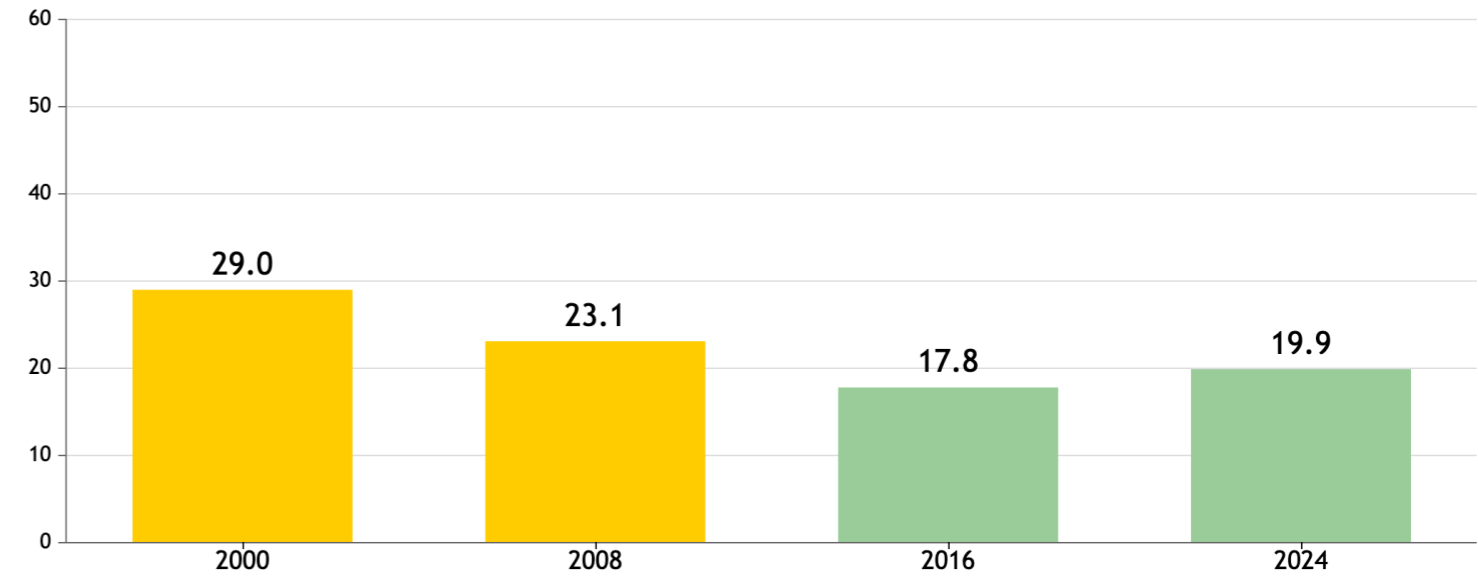

GLOBAL HUNGER INDEX 2024: GAMBIA

GLOBAL HUNGER INDEX 2024: GAMBIA

In the 2024 Global Hunger Index, Gambia ranks **88th** out of the 127 countries with sufficient data to calculate 2024 GHI scores. With a score of **19.9**, Gambia has a level of hunger that is *moderate*.

GHI Score Trend for Gambia

NOTE: Data for GHI scores are from 1998–2002 (2000), 2006–2010 (2008), 2014–2018 (2016), and 2019–2023 (2024).

Gambia's GHI Score is based on the values of four component indicators:

very high high medium low very low

Trend for Indicator Values - Gambia

Undernourishment (% of population) Child stunting (% of children under five years old) Child wasting (% of children under five years old) Child mortality (% of children under five years old)

NOTE: — = Data are not available or not presented. See [Table A.3](#) for provisional designations of the severity of hunger for some countries with incomplete data. *GHI estimates.

NOTE: Data for child stunting and child wasting are from 1998–2002 (2000), 2006–2010 (2008), 2014–2018 (2016), and 2019–2023 (2024). Data for undernourishment are from 2000–2002 (2000), 2007–2009 (2008), 2015–2017 (2016), and 2021–2023 (2024). Data for child mortality are from 2000, 2008, 2016, and 2022 (2024).