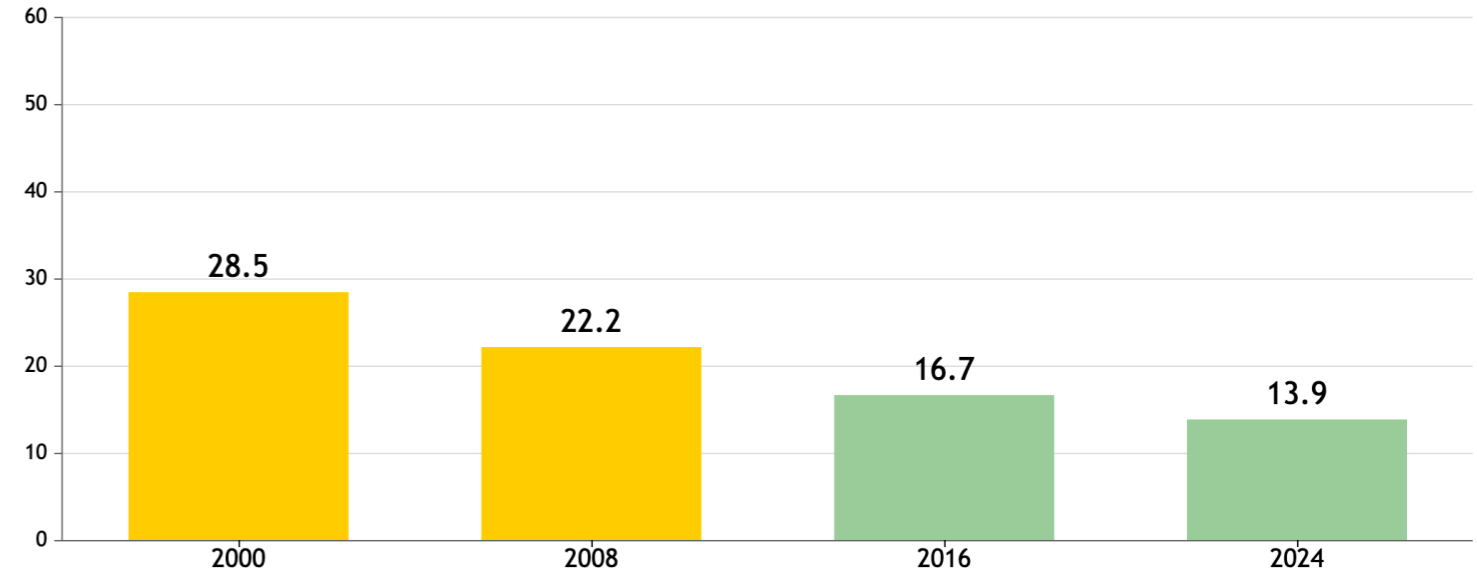

GLOBAL HUNGER INDEX 2024: GHANA

GLOBAL HUNGER INDEX 2024: GHANA

In the 2024 Global Hunger Index, Ghana ranks **66th** out of the 127 countries with sufficient data to calculate 2024 GHI scores. With a score of **13.9**, Ghana has a level of hunger that is *moderate*.

Ghana's GHI Score is based on the values of four component indicators:

very high high medium low very low

NOTE: — = Data are not available or not presented. See [Table A.3](#) for provisional designations of the severity of hunger for some countries with incomplete data. *GHI estimates.

NOTE: See [Methodology](#) for the formula for calculating GHI scores and the sources from which the data are compiled.

GHI Score Trend for Ghana

NOTE: Data for GHI scores are from 1998–2002 (2000), 2006–2010 (2008), 2014–2018 (2016), and 2019–2023 (2024).

NOTE: Data for child stunting and child wasting are from 1998–2002 (2000), 2006–2010 (2008), 2014–2018 (2016), and 2019–2023 (2024). Data for undernourishment are from 2000–2002 (2000), 2007–2009 (2008), 2015–2017 (2016), and 2021–2023 (2024). Data for child mortality are from 2000, 2008, 2016, and 2022 (2024).