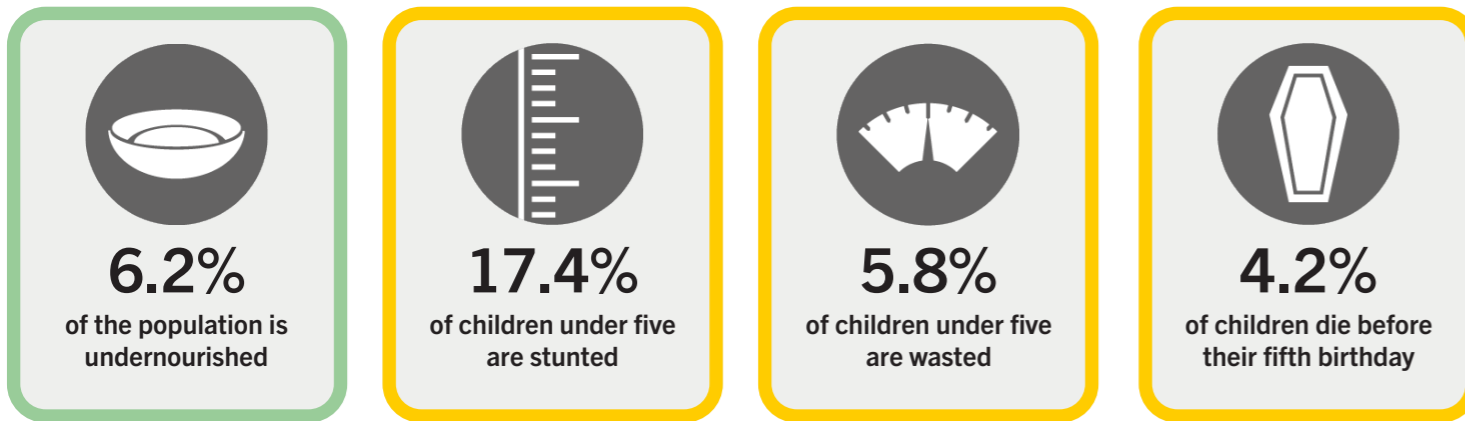

GLOBAL HUNGER INDEX 2024: GHANA

GLOBAL HUNGER INDEX 2024: GHANA

In the 2024 Global Hunger Index, Ghana ranks **66th** out of the 127 countries with sufficient data to calculate 2024 GHI scores. With a score of **13.9**, Ghana has a level of hunger that is *moderate*.

Ghana's GHI Score is based on the values of four component indicators:

very high high medium low very low

NOTE: — = Data are not available or not presented. See [Table A.3](#) for provisional designations of the severity of hunger for some countries with incomplete data. *GHI estimates.

Trend for Indicator Values - Ghana

Undernourishment (% of population) Child wasting (% of children under five years old) Child stunting (% of children under five years old) Child mortality (% of children under five years old)

NOTE: Data for child stunting and child wasting are from 1998–2002 (2000), 2006–2010 (2008), 2014–2018 (2016), and 2019–2023 (2024). Data for undernourishment are from 2000–2002 (2000), 2007–2009 (2008), 2015–2017 (2016), and 2021–2023 (2024). Data for child mortality are from 2000, 2008, 2016, and 2022 (2024).