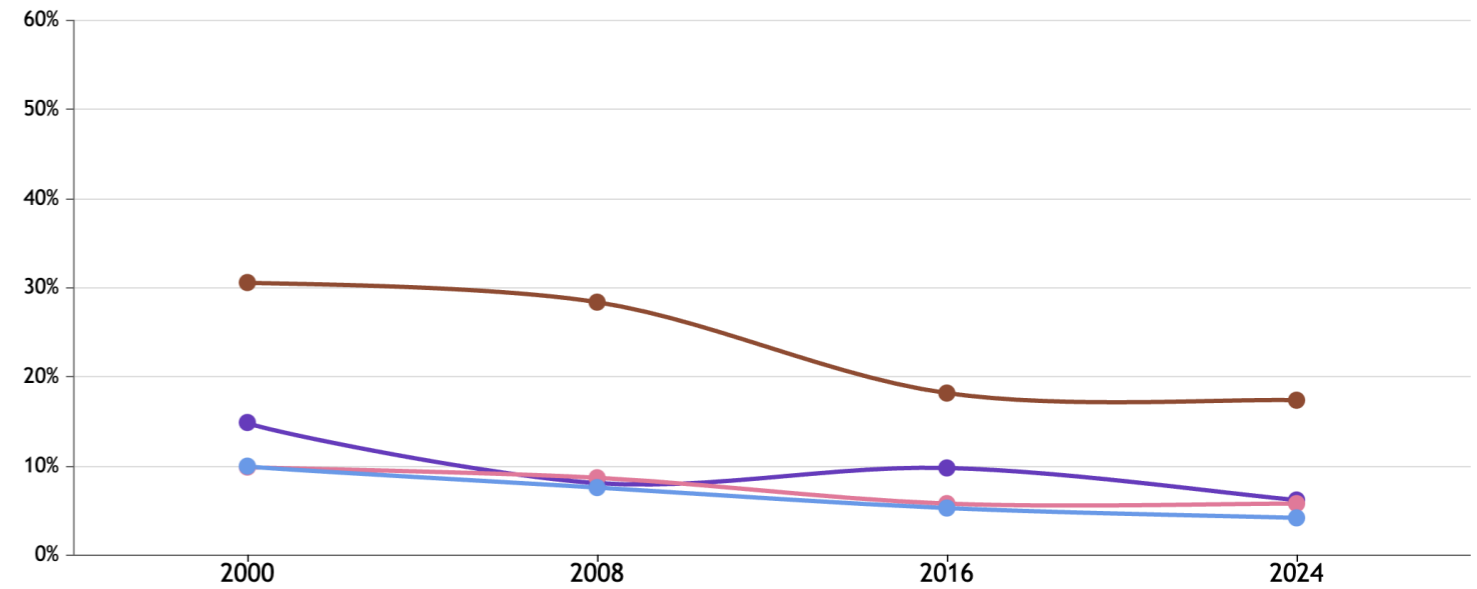

Trend for Indicator Values - Ghana

Undernourishment (% of population) Child wasting (% of children under five years old) Child stunting (% of children under five years old) Child mortality (% of children under five years old)

NOTE: Data for child stunting and child wasting are from 1998–2002 (2000), 2006–2010 (2008), 2014–2018 (2016), and 2019–2023 (2024). Data for undernourishment are from 2000–2002 (2000), 2007–2009 (2008), 2015–2017 (2016), and 2021–2023 (2024). Data for child mortality are from 2000, 2008, 2016, and 2022 (2024).

The Global Hunger Index is a peer-reviewed annual report, jointly published by Concern Worldwide and Welthungerhilfe, designed to comprehensively measure and track hunger at the global, regional, and country levels. This country profile is based on data and information from the 2024 Global Hunger Index. The boundaries and names shown and the designations used on maps on this page do not imply official endorsement or acceptance by Welthungerhilfe (WHH) or Concern Worldwide.

For more information please see the 2024 Global Hunger Index at www.globalhungerindex.org

Publication date: October 2024