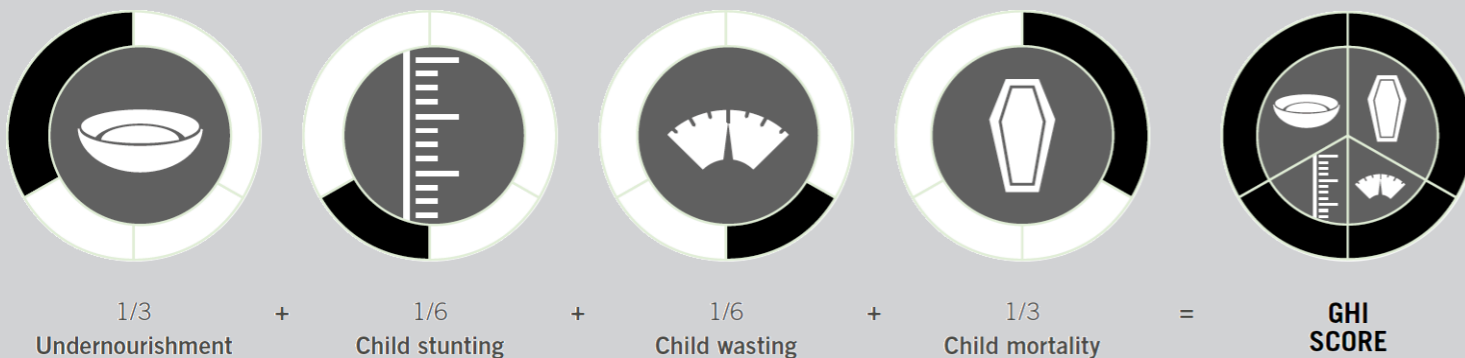

GLOBAL HUNGER INDEX 2024: GHANA

GLOBAL HUNGER INDEX 2024: GHANA

In the 2024 Global Hunger Index, Ghana ranks **66th** out of the 127 countries with sufficient data to calculate 2024 GHI scores. With a score of **13.9**, Ghana has a level of hunger that is *moderate*.

Ghana's GHI Score is based on the values of four component indicators:

very high high medium low very low

NOTE: — = Data are not available or not presented. See [Table A.3](#) for provisional designations of the severity of hunger for some countries with incomplete data. *GHI estimates.

Trend for Indicator Values - Ghana

Undernourishment (% of population) Child wasting (% of children under five years old) Child stunting (% of children under five years old) Child mortality (% of children under five years old)