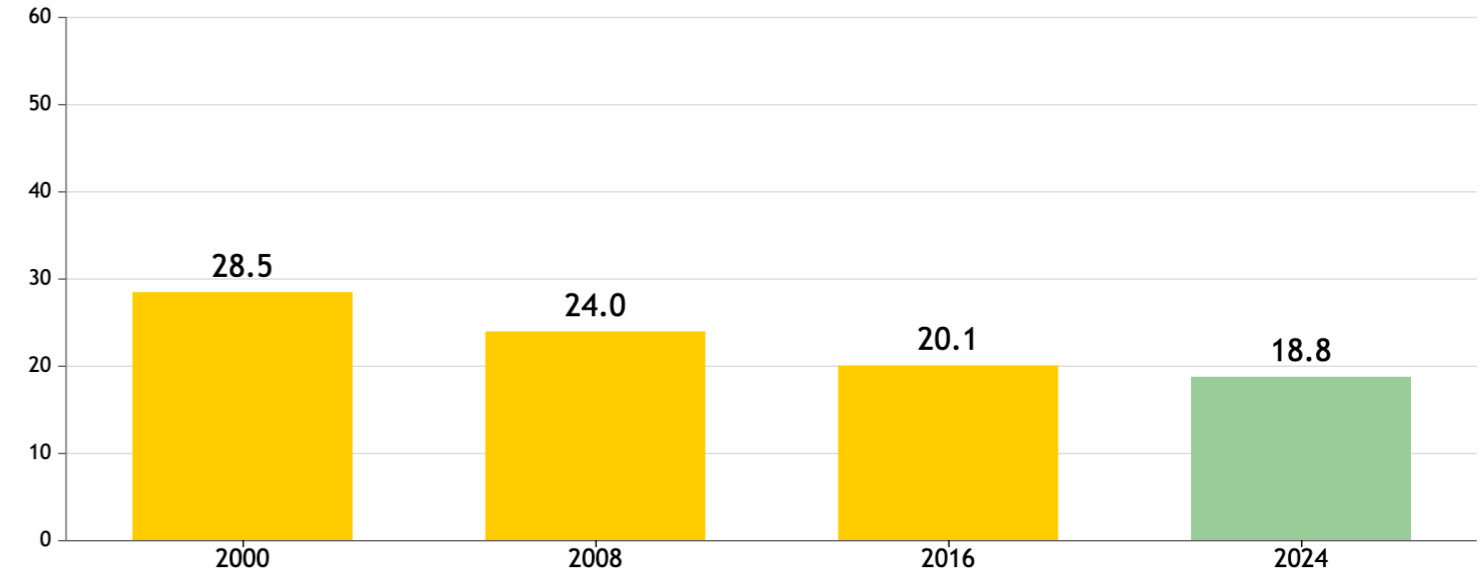

GLOBAL HUNGER INDEX 2024: GUATEMALA

GLOBAL HUNGER INDEX 2024: GUATEMALA

In the 2024 Global Hunger Index, Guatemala ranks **81st** out of the 127 countries with sufficient data to calculate 2024 GHI scores. With a score of **18.8**, Guatemala has a level of hunger that is *moderate*.

GHI Score Trend for Guatemala

NOTE: Data for GHI scores are from 1998–2002 (2000), 2006–2010 (2008), 2014–2018 (2016), and 2019–2023 (2024).

Trend for Indicator Values - Guatemala

Legend:
 - Undernourishment (% of population)
 - Child stunting (% of children under five years old)
 - Child wasting (% of children under five years old)
 - Child mortality (% of children under five years old)

Guatemala's GHI Score is based on the values of four component indicators:

Legend for indicator severity:
 - very high (dark red)
 - high (orange)
 - medium (yellow)
 - low (light green)
 - very low (dark green)

NOTE: Data for child stunting and child wasting are from 1998–2002 (2000), 2006–2010 (2008), 2014–2018 (2016), and 2019–2023 (2024). Data for undernourishment are from 2000–2002 (2000), 2007–2009 (2008), 2015–2017 (2016), and 2021–2023 (2024). Data for child mortality are from 2000, 2008, 2016, and 2022 (2024).