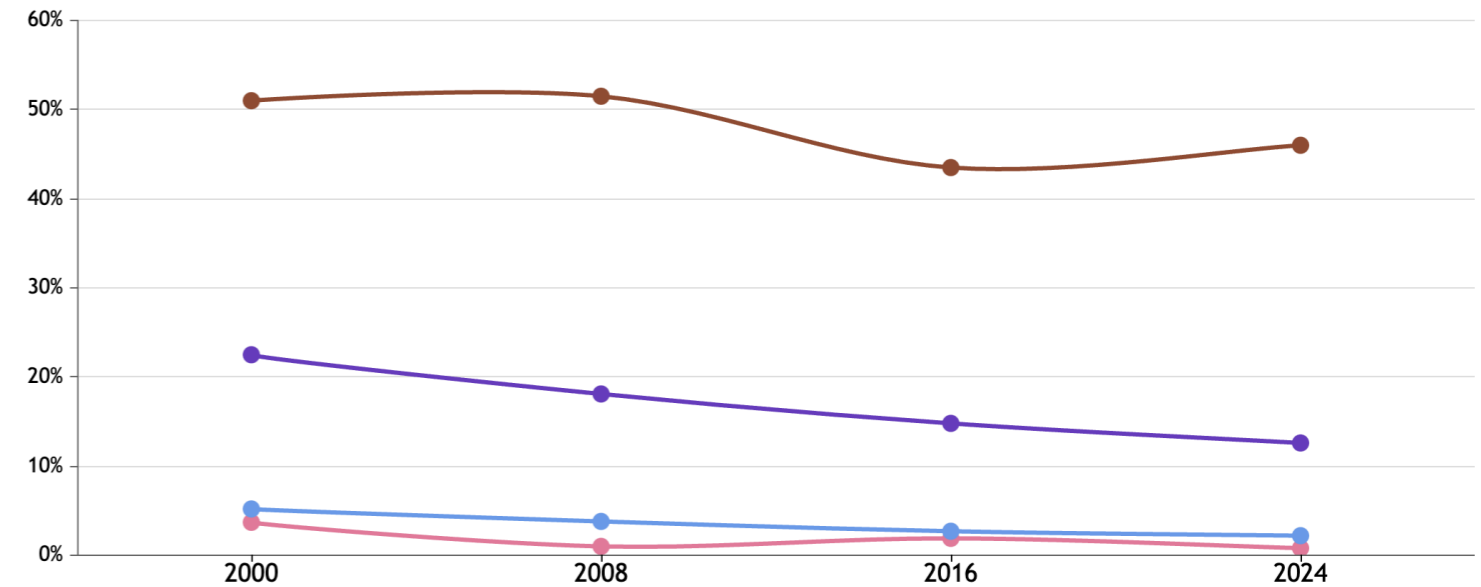

GLOBAL HUNGER INDEX 2024: GUATEMALA

GLOBAL HUNGER INDEX 2024: GUATEMALA

In the 2024 Global Hunger Index, Guatemala ranks **81st** out of the 127 countries with sufficient data to calculate 2024 GHI scores. With a score of **18.8**, Guatemala has a level of hunger that is *moderate*.

GHI Score Trend for Guatemala

NOTE: Data for GHI scores are from 1998–2002 (2000), 2006–2010 (2008), 2014–2018 (2016), and 2019–2023 (2024).

Trend for Indicator Values - Guatemala

Legend:
 - Undernourishment (% of population)
 - Child stunting (% of children under five years old)
 - Child wasting (% of children under five years old)
 - Child mortality (% of children under five years old)

Guatemala's GHI Score is based on the values of four component indicators:

Legend for indicator severity:
 - very high (dark red)
 - high (orange)
 - medium (yellow)
 - low (light green)
 - very low (dark green)

NOTE: Data for child stunting and child wasting are from 1998–2002 (2000), 2006–2010 (2008), 2014–2018 (2016), and 2019–2023 (2024). Data for undernourishment are from 2000–2002 (2000), 2007–2009 (2008), 2015–2017 (2016), and 2021–2023 (2024). Data for child mortality are from 2000, 2008, 2016, and 2022 (2024).