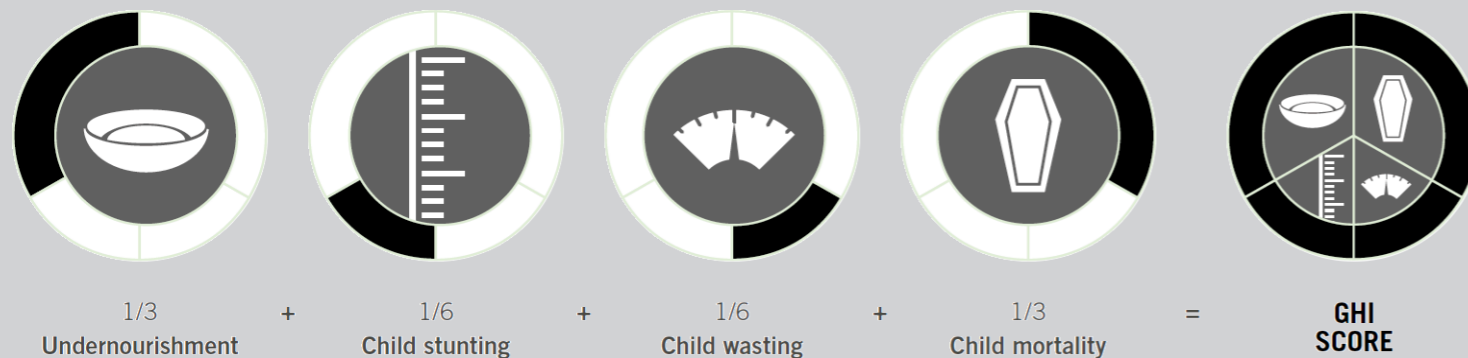

NOTE: See [Methodology](#) for the formula for calculating GHI scores and the sources from which the data are compiled.

NOTE: Data for child stunting and child wasting are from 1998–2002 (2000), 2006–2010 (2008), 2014–2018 (2016), and 2019–2023 (2024). Data for undernourishment are from 2000–2002 (2000), 2007–2009 (2008), 2015–2017 (2016), and 2021–2023 (2024). Data for child mortality are from 2000, 2008, 2016, and 2022 (2024).

The Global Hunger Index is a peer-reviewed annual report, jointly published by Concern Worldwide and Welthungerhilfe, designed to comprehensively measure and track hunger at the global, regional, and country levels. This country profile is based on data and information from the 2024 Global Hunger Index. The boundaries and names shown and the designations used on maps on this page do not imply official endorsement or acceptance by Welthungerhilfe (WHH) or Concern Worldwide.

For more information please see the 2024 Global Hunger Index at www.globalhungerindex.org

Publication date: October 2024