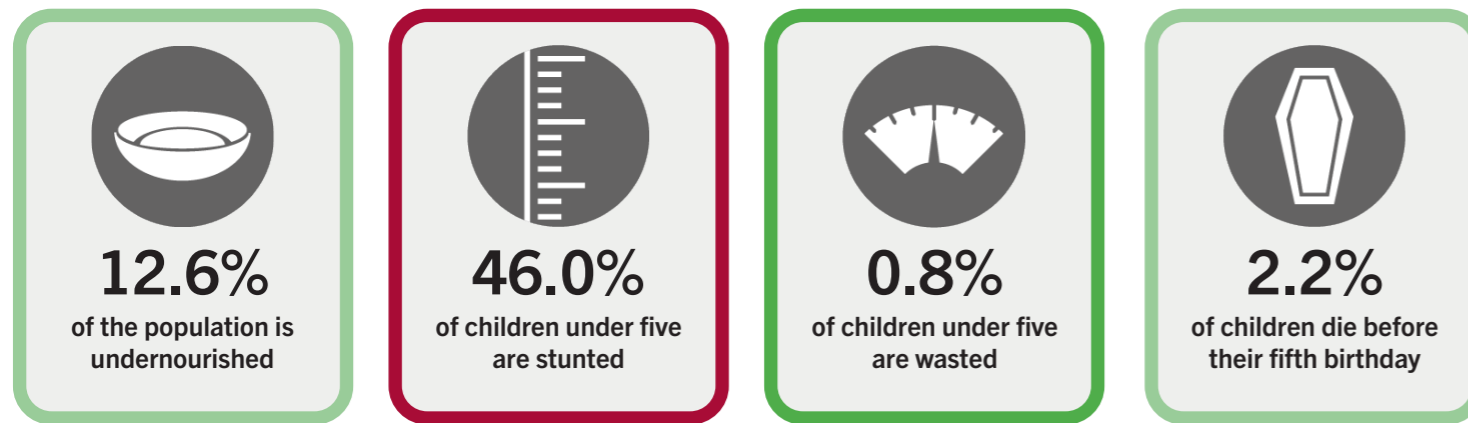

GLOBAL HUNGER INDEX 2024: GUATEMALA

GLOBAL HUNGER INDEX 2024: GUATEMALA

In the 2024 Global Hunger Index, Guatemala ranks **81st** out of the 127 countries with sufficient data to calculate 2024 GHI scores. With a score of **18.8**, Guatemala has a level of hunger that is *moderate*.

GHI Score Trend for Guatemala

NOTE: Data for GHI scores are from 1998–2002 (2000), 2006–2010 (2008), 2014–2018 (2016), and 2019–2023 (2024).

Trend for Indicator Values - Guatemala

Legend:
 - Undernourishment (% of population)
 - Child stunting (% of children under five years old)
 - Child wasting (% of children under five years old)
 - Child mortality (% of children under five years old)

Guatemala's GHI Score is based on the values of four component indicators:

Legend for indicator severity:
 - very high (dark red)
 - high (orange)
 - medium (yellow)
 - low (light green)
 - very low (dark green)

NOTE: Data for child stunting and child wasting are from 1998–2002 (2000), 2006–2010 (2008), 2014–2018 (2016), and 2019–2023 (2024). Data for undernourishment are from 2000–2002 (2000), 2007–2009 (2008), 2015–2017 (2016), and 2021–2023 (2024). Data for child mortality are from 2000, 2008, 2016, and 2022 (2024).