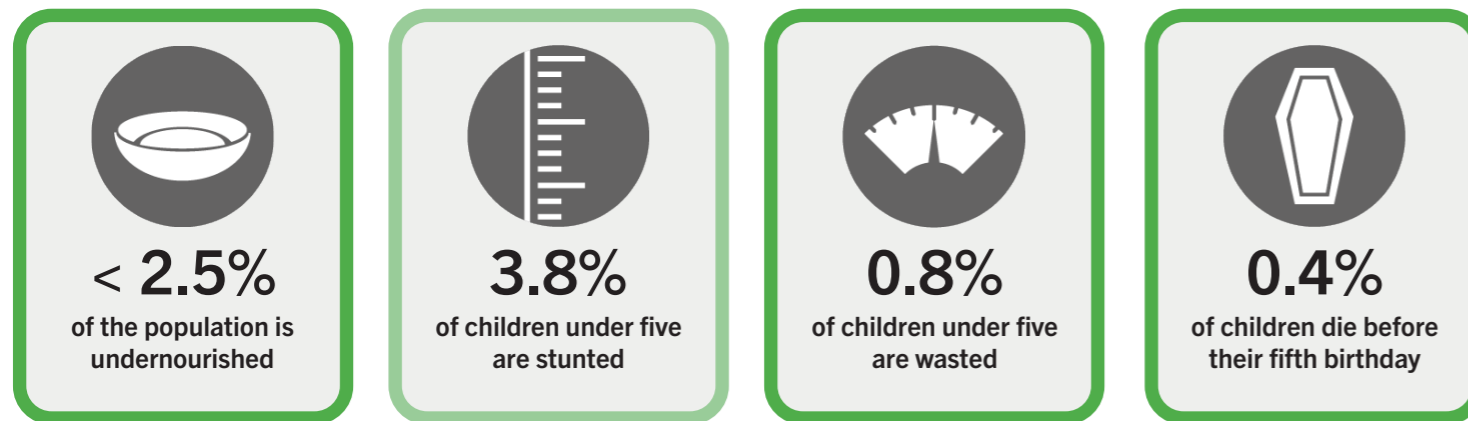

Legend: very high (red), high (orange), medium (yellow), low (light green), very low (dark green).

NOTE: — = Data are not available or not presented. See [Table A.3](#) for provisional designations of the severity of hunger for some countries with incomplete data. *GHI estimates.