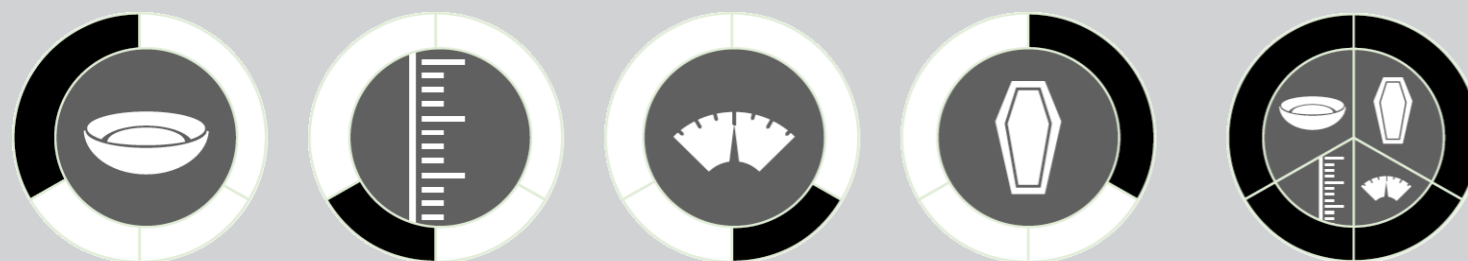

## Trend for Indicator Values - Hungary

Legend: Undernourishment (% of population) - blue line, Child stunting (% of children under five years old) - brown line, Child wasting (% of children under five years old) - pink line, Child mortality (% of children under five years old) - light blue line.

Hungary's GHI Score is based on the values of four component indicators:

Legend: very high (red), high (orange), medium (yellow), low (light green), very low (dark green).

NOTE: — = Data are not available or not presented. See [Table A.3](#) for provisional designations of the severity of hunger for some countries with incomplete data. \*GHI estimates.