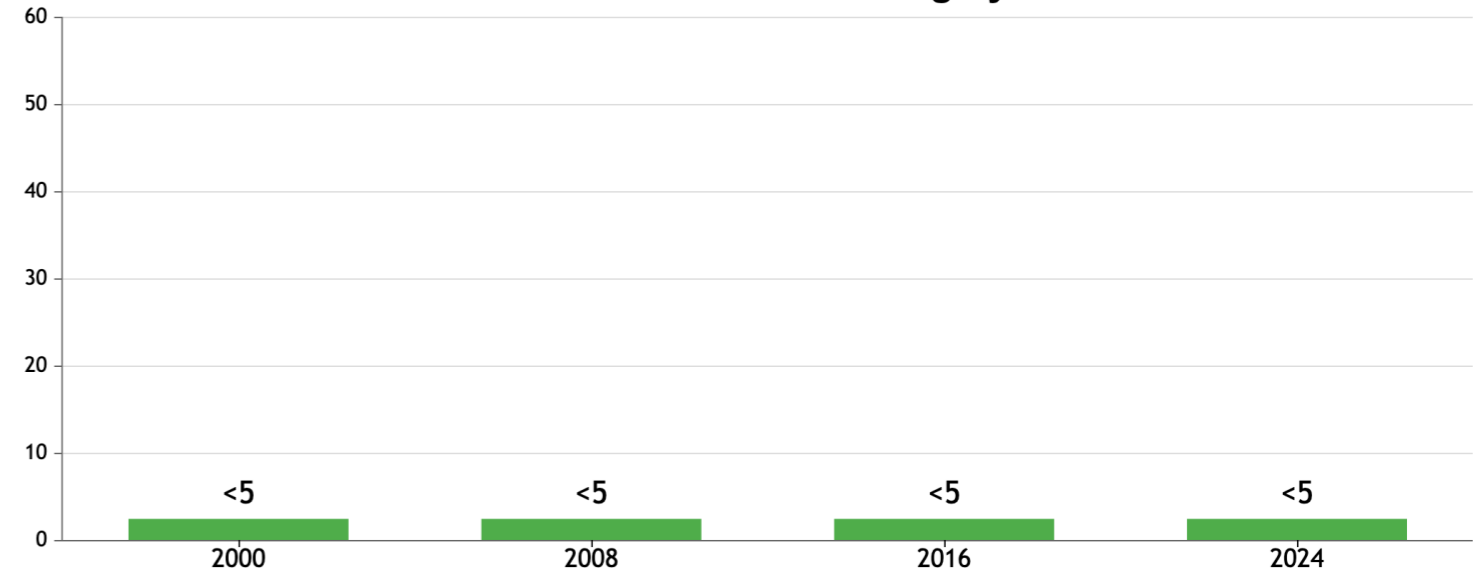

# GLOBAL HUNGER INDEX 2024: HUNGARY

# GLOBAL HUNGER INDEX 2024: HUNGARY

In the 2024 Global Hunger Index, Hungary is one of 22 countries with a GHI score of less than 5. Differences between their scores are minimal. With a score **under 5**, Hungary has a level of hunger that is **low**.

## GHI Score Trend for Hungary

NOTE: Data for GHI scores are from 1998–2002 (2000), 2006–2010 (2008), 2014–2018 (2016), and 2019–2023 (2024).

## Trend for Indicator Values - Hungary

Legend: Undernourishment (% of population) - blue line, Child stunting (% of children under five years old) - brown line, Child wasting (% of children under five years old) - pink line, Child mortality (% of children under five years old) - light blue line.