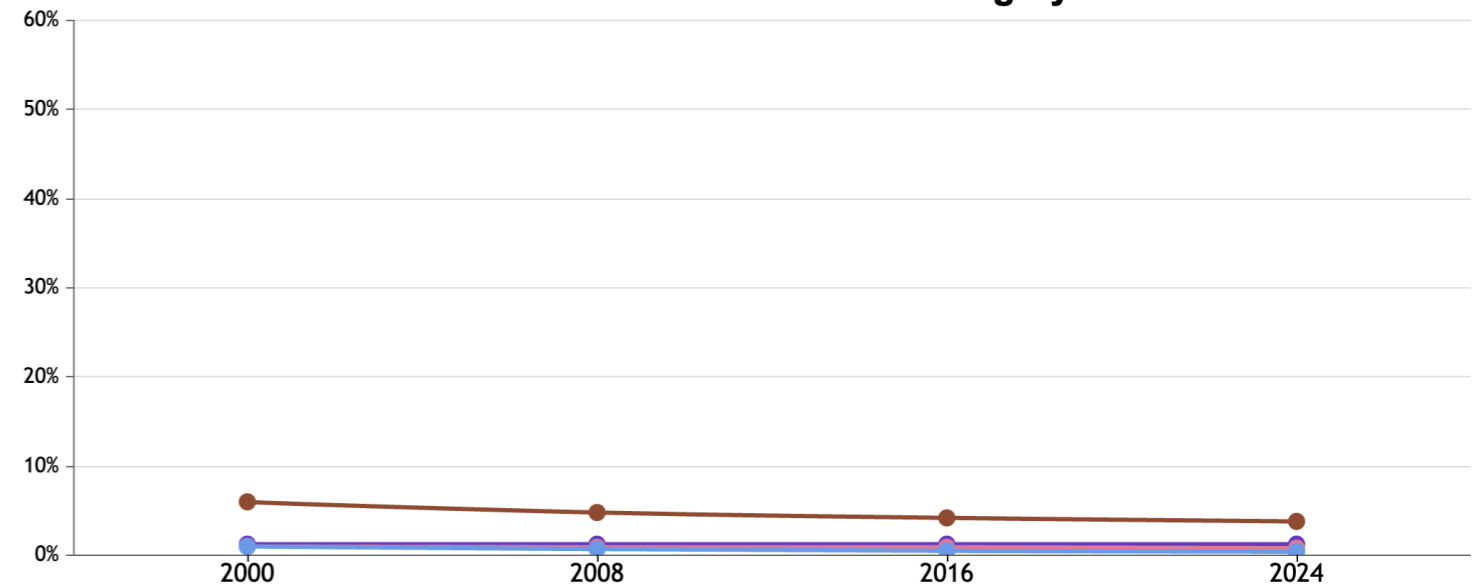

# GLOBAL HUNGER INDEX 2024: HUNGARY

# GLOBAL HUNGER INDEX 2024: HUNGARY

In the 2024 Global Hunger Index, Hungary is one of 22 countries with a GHI score of less than 5. Differences between their scores are minimal. With a score **under 5**, Hungary has a level of hunger that is **low**.

## GHI Score Trend for Hungary

NOTE: Data for GHI scores are from 1998–2002 (2000), 2006–2010 (2008), 2014–2018 (2016), and 2019–2023 (2024).

## Trend for Indicator Values - Hungary

Legend: Undernourishment (% of population) - blue line, Child stunting (% of children under five years old) - brown line, Child wasting (% of children under five years old) - pink line, Child mortality (% of children under five years old) - light blue line.