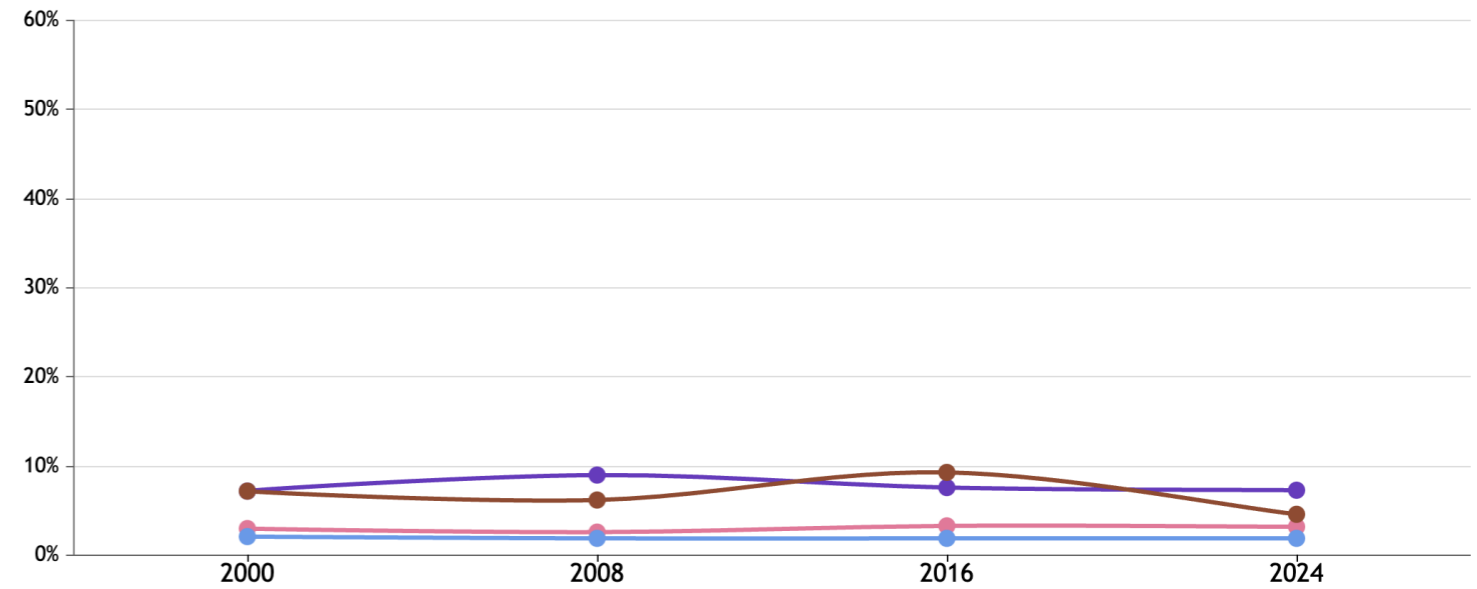

# GLOBAL HUNGER INDEX 2024: JAMAICA

# GLOBAL HUNGER INDEX 2024: JAMAICA

In the 2024 Global Hunger Index, Jamaica ranks **40<sup>th</sup>** out of the 127 countries with sufficient data to calculate 2024 GHI scores. With a score of **7.7**, Jamaica has a level of hunger that is **low**.

### GHI Score Trend for Jamaica

NOTE: Data for GHI scores are from 1998–2002 (2000), 2006–2010 (2008), 2014–2018 (2016), and 2019–2023 (2024).

### Trend for Indicator Values - Jamaica

Legend:   
 - Undernourishment (% of population)   
 - Child stunting (% of children under five years old)   
 - Child wasting (% of children under five years old)   
 - Child mortality (% of children under five years old)