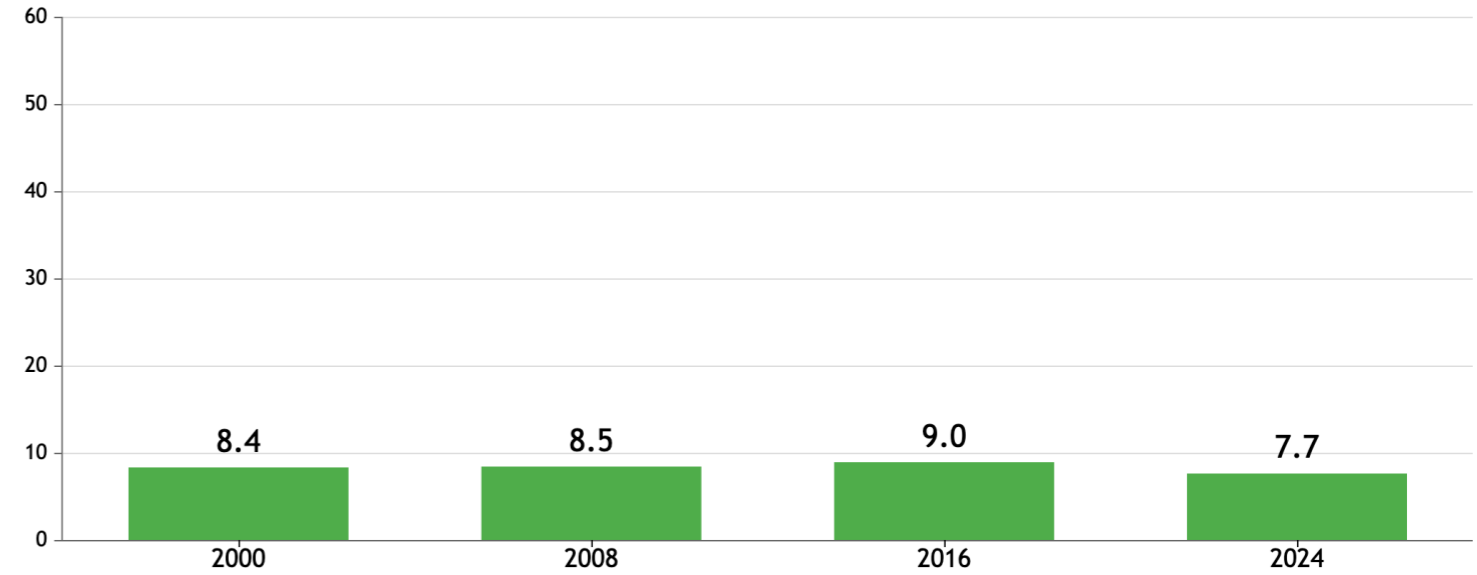

# GLOBAL HUNGER INDEX 2024: JAMAICA

# GLOBAL HUNGER INDEX 2024: JAMAICA

In the 2024 Global Hunger Index, Jamaica ranks **40<sup>th</sup>** out of the 127 countries with sufficient data to calculate 2024 GHI scores. With a score of **7.7**, Jamaica has a level of hunger that is **low**.

### GHI Score Trend for Jamaica

NOTE: Data for GHI scores are from 1998–2002 (2000), 2006–2010 (2008), 2014–2018 (2016), and 2019–2023 (2024).

NOTE: Data for child stunting and child wasting are from 1998–2002 (2000), 2006–2010 (2008), 2014–2018 (2016), and 2019–2023 (2024). Data for undernourishment are from 2000–2002 (2000), 2007–2009 (2008), 2015–2017 (2016), and 2021–2023 (2024). Data for child mortality are from 2000, 2008, 2016, and 2022 (2024).