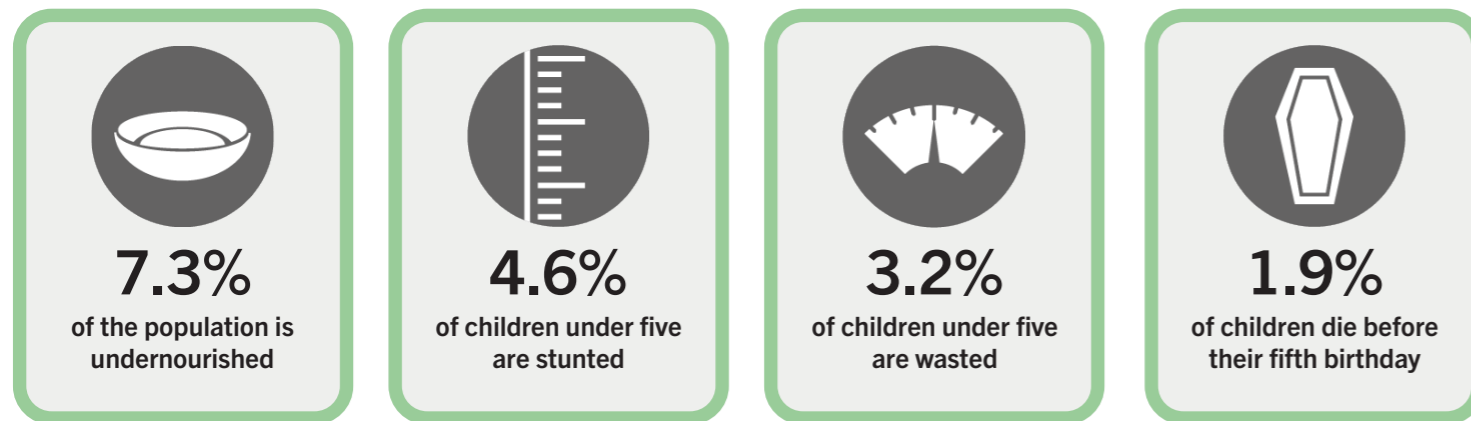

Legend:
- very high (dark red)
- high (orange)
- medium (yellow)
- low (light green)
- very low (dark green)

NOTE: — = Data are not available or not presented. See [Table A.3](#) for provisional designations of the severity of hunger for some countries with incomplete data. *GHI estimates.