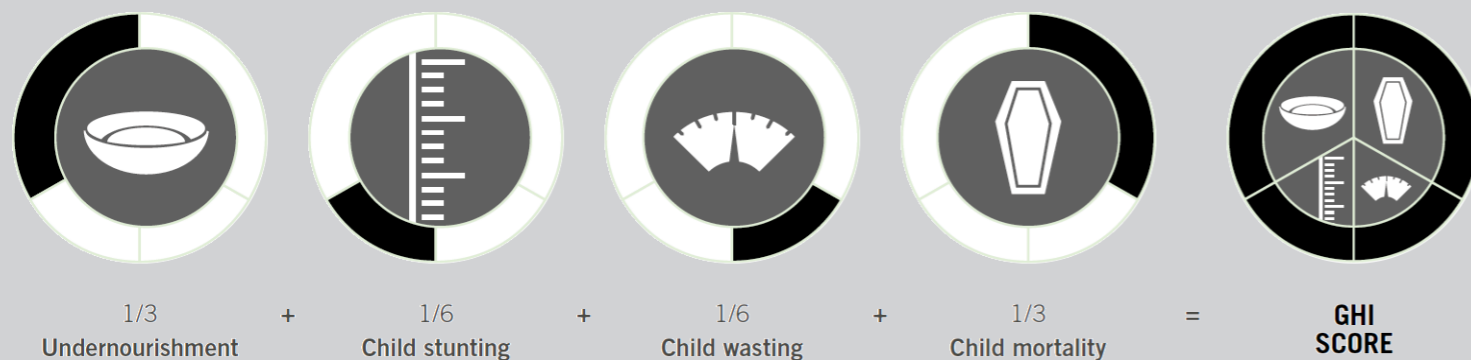

GLOBAL HUNGER INDEX 2024: JORDAN

GLOBAL HUNGER INDEX 2024: JORDAN

In the 2024 Global Hunger Index, Jordan ranks **59th** out of the 127 countries with sufficient data to calculate 2024 GHI scores. With a score of **12.0**, Jordan has a level of hunger that is **moderate**.

very high high medium low very low

Trend for Indicator Values - Jordan

Child wasting (% of children under five years old) Child stunting (% of children under five years old) Child mortality (% of children under five years old)

NOTE: — = Data are not available or not presented. See [Table A.3](#) for provisional designations of the severity of hunger for some countries with incomplete data. *GHI estimates.

NOTE: Data for child stunting and child wasting are from 1998–2002 (2000), 2006–2010 (2008), 2014–2018 (2016), and 2019–2023 (2024). Data for undernourishment are from 2000–2002 (2000), 2007–2009 (2008), 2015–2017 (2016), and 2021–2023 (2024). Data for child mortality are from 2000, 2008, 2016, and 2022 (2024).

NOTE: See [Methodology](#) for the formula for calculating GHI scores and the sources from which the data are compiled.

The Global Hunger Index is a peer-reviewed annual report, jointly published by Concern Worldwide and Welthungerhilfe, designed to comprehensively measure and track hunger at the global, regional, and country levels. This country profile is based on data and information from the 2024 Global Hunger Index. The boundaries and names shown and the designations used on maps on this page do not imply official endorsement or acceptance by Welthungerhilfe (WHH) or Concern Worldwide.