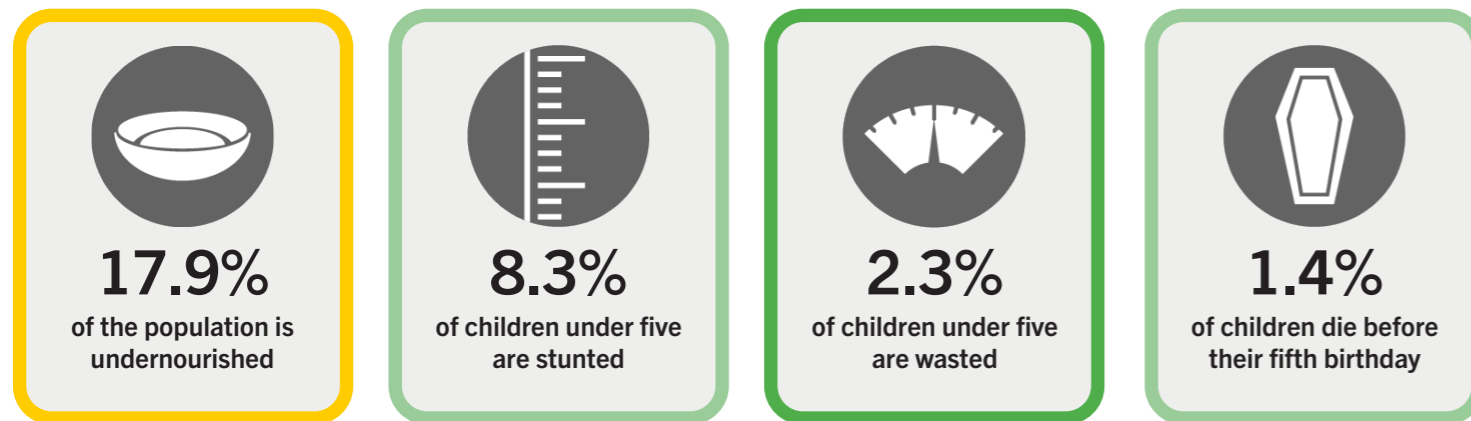

GLOBAL HUNGER INDEX 2024: JORDAN

GLOBAL HUNGER INDEX 2024: JORDAN

In the 2024 Global Hunger Index, Jordan ranks **59th** out of the 127 countries with sufficient data to calculate 2024 GHI scores. With a score of **12.0**, Jordan has a level of hunger that is **moderate**.

very high high medium low very low

Trend for Indicator Values - Jordan

Child wasting (% of children under five years old) Child stunting (% of children under five years old) Child mortality (% of children under five years old)

NOTE: — = Data are not available or not presented. See [Table A.3](#) for provisional designations of the severity of hunger for some countries with incomplete data. *GHI estimates.

NOTE: Data for child stunting and child wasting are from 1998–2002 (2000), 2006–2010 (2008), 2014–2018 (2016), and 2019–2023 (2024). Data for undernourishment are from 2000–2002 (2000), 2007–2009 (2008), 2015–2017 (2016), and 2021–2023 (2024). Data for child mortality are from 2000, 2008, 2016, and 2022 (2024).