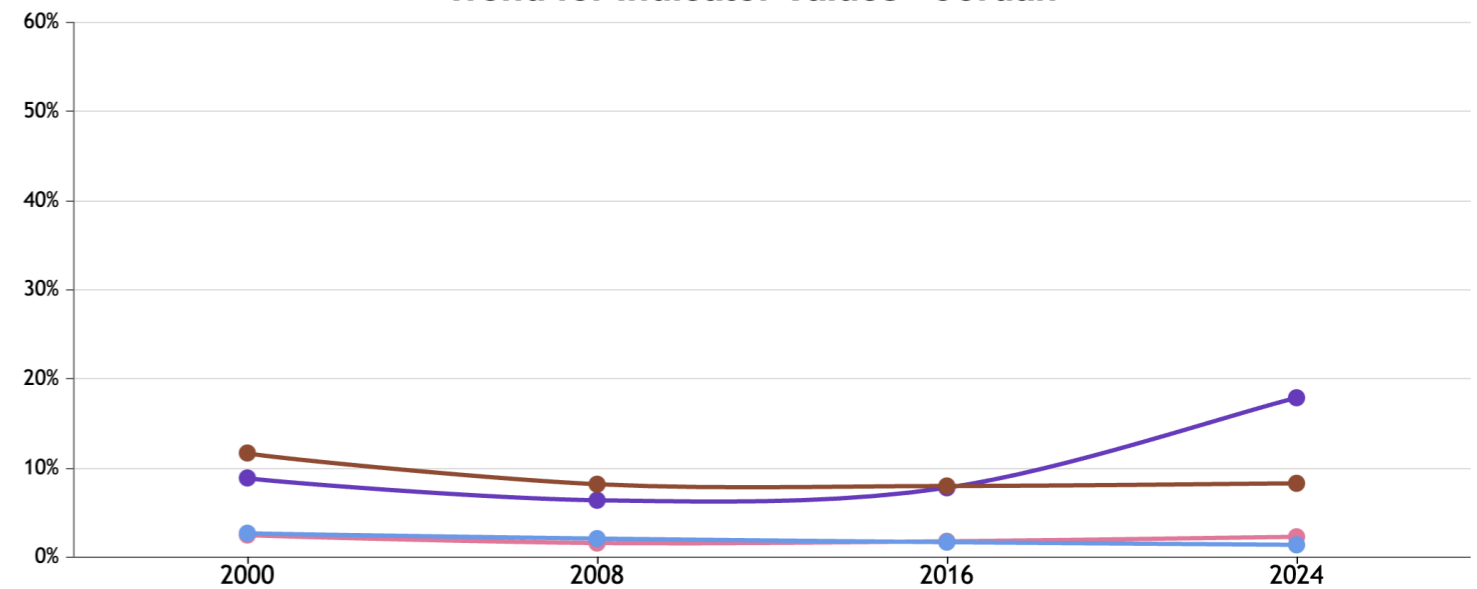

GLOBAL HUNGER INDEX 2024: JORDAN

GLOBAL HUNGER INDEX 2024: JORDAN

In the 2024 Global Hunger Index, Jordan ranks **59th** out of the 127 countries with sufficient data to calculate 2024 GHI scores. With a score of **12.0**, Jordan has a level of hunger that is **moderate**.

GHI Score Trend for Jordan

NOTE: Data for GHI scores are from 1998–2002 (2000), 2006–2010 (2008), 2014–2018 (2016), and 2019–2023 (2024).

Jordan's GHI Score is based on the values of four component indicators:

very high high medium low very low

Trend for Indicator Values - Jordan

Child wasting (% of children under five years old) Child stunting (% of children under five years old) Child mortality (% of children under five years old)

NOTE: — = Data are not available or not presented. See [Table A.3](#) for provisional designations of the severity of hunger for some countries with incomplete data. *GHI estimates.

NOTE: Data for child stunting and child wasting are from 1998–2002 (2000), 2006–2010 (2008), 2014–2018 (2016), and 2019–2023 (2024). Data for undernourishment are from 2000–2002 (2000), 2007–2009 (2008), 2015–2017 (2016), and 2021–2023 (2024). Data for child mortality are from 2000, 2008, 2016, and 2022 (2024).