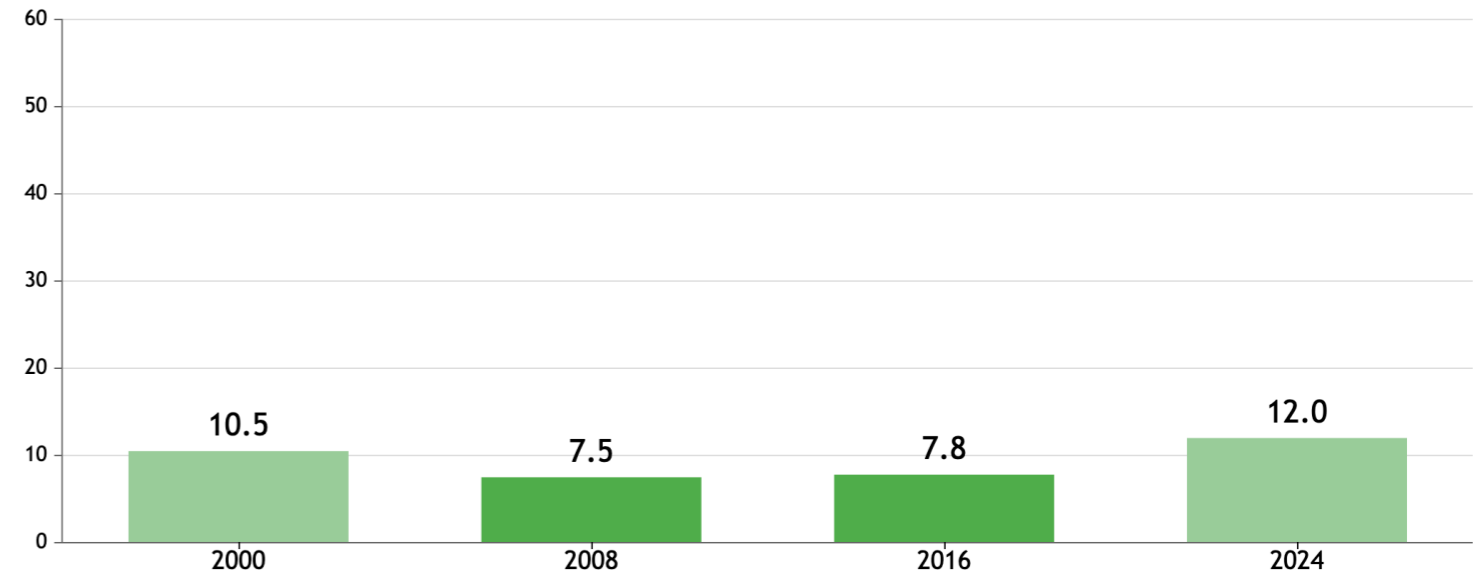

GLOBAL HUNGER INDEX 2024: JORDAN

GLOBAL HUNGER INDEX 2024: JORDAN

In the 2024 Global Hunger Index, Jordan ranks **59th** out of the 127 countries with sufficient data to calculate 2024 GHI scores. With a score of **12.0**, Jordan has a level of hunger that is **moderate**.

GHI Score Trend for Jordan

NOTE: Data for GHI scores are from 1998–2002 (2000), 2006–2010 (2008), 2014–2018 (2016), and 2019–2023 (2024).

Jordan's GHI Score is based on the values of four component indicators:

very high high medium low very low

Trend for Indicator Values - Jordan

Child wasting (% of children under five years old) Child stunting (% of children under five years old) Child mortality (% of children under five years old)

NOTE: — = Data are not available or not presented. See [Table A.3](#) for provisional designations of the severity of hunger for some countries with incomplete data. *GHI estimates.

NOTE: Data for child stunting and child wasting are from 1998–2002 (2000), 2006–2010 (2008), 2014–2018 (2016), and 2019–2023 (2024). Data for undernourishment are from 2000–2002 (2000), 2007–2009 (2008), 2015–2017 (2016), and 2021–2023 (2024). Data for child mortality are from 2000, 2008, 2016, and 2022 (2024).