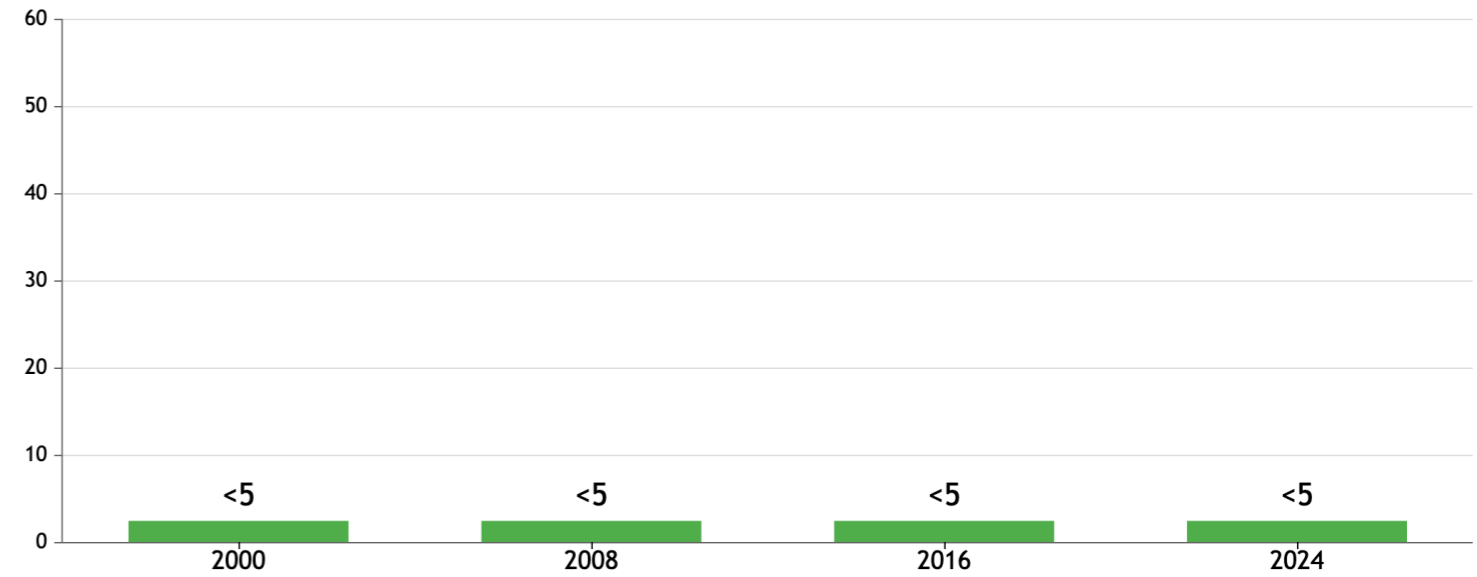

GLOBAL HUNGER INDEX 2024: LATVIA

GLOBAL HUNGER INDEX 2024: LATVIA

In the 2024 Global Hunger Index, Latvia is one of 22 countries with a GHI score of less than 5. Differences between their scores are minimal. With a score **under 5**, Latvia has a level of hunger that is **low**.

Latvia's GHI Score is based on the values of four component indicators:

very high high medium low very low

NOTE: — = Data are not available or not presented. See [Table A.3](#) for provisional designations of the severity of hunger for some countries with incomplete data. *GHI estimates.

NOTE: See [Methodology](#) for the formula for calculating GHI scores and the sources from which the data are compiled.

GHI Score Trend for Latvia

NOTE: Data for GHI scores are from 1998–2002 (2000), 2006–2010 (2008), 2014–2018 (2016), and 2019–2023 (2024).

NOTE: Data for child stunting and child wasting are from 1998–2002 (2000), 2006–2010 (2008), 2014–2018 (2016), and 2019–2023 (2024). Data for undernourishment are from 2000–2002 (2000), 2007–2009 (2008), 2015–2017 (2016), and 2021–2023 (2024). Data for child mortality are from 2000, 2008, 2016, and 2022 (2024).