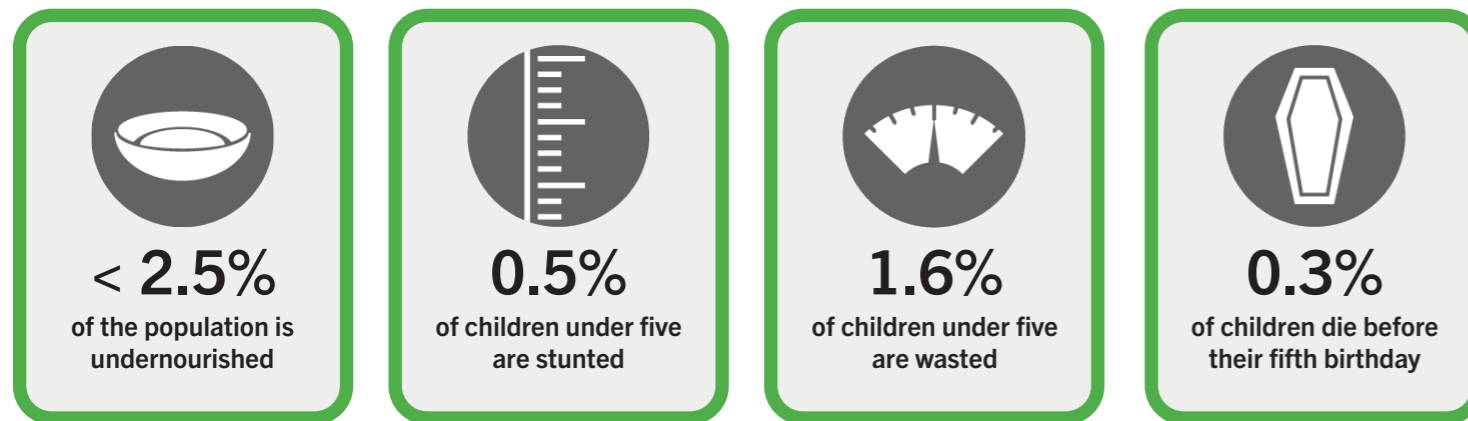

GLOBAL HUNGER INDEX 2024: LATVIA

GLOBAL HUNGER INDEX 2024: LATVIA

In the 2024 Global Hunger Index, Latvia is one of 22 countries with a GHI score of less than 5. Differences between their scores are minimal. With a score **under 5**, Latvia has a level of hunger that is **low**.

Latvia's GHI Score is based on the values of four component indicators:

very high high medium low very low

NOTE: — = Data are not available or not presented. See [Table A.3](#) for provisional designations of the severity of hunger for some countries with incomplete data. *GHI estimates.

NOTE: Data for child stunting and child wasting are from 1998–2002 (2000), 2006–2010 (2008), 2014–2018 (2016), and 2019–2023 (2024). Data for undernourishment are from 2000–2002 (2000), 2007–2009 (2008), 2015–2017 (2016), and 2021–2023 (2024). Data for child mortality are from 2000, 2008, 2016, and 2022 (2024).