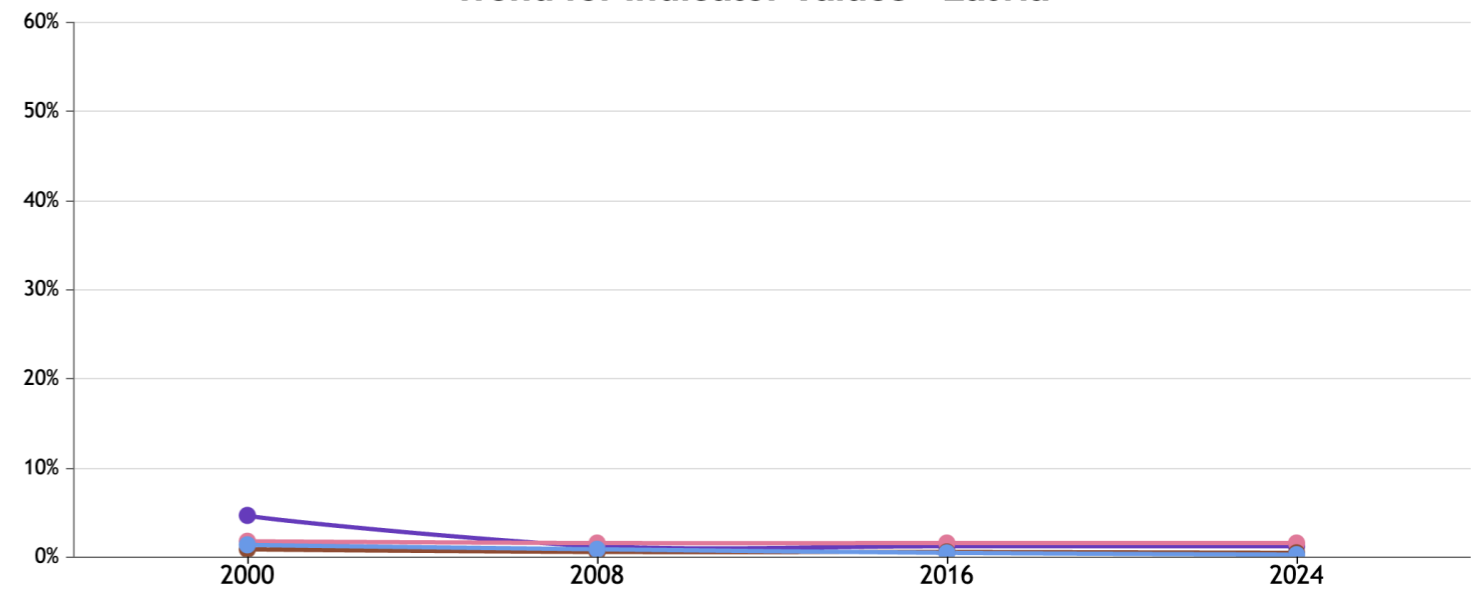

Trend for Indicator Values - Latvia

Undernourishment (% of population) Child wasting (% of children under five years old) Child stunting (% of children under five years old) Child mortality (% of children under five years old)

NOTE: Data for child stunting and child wasting are from 1998–2002 (2000), 2006–2010 (2008), 2014–2018 (2016), and 2019–2023 (2024). Data for undernourishment are from 2000–2002 (2000), 2007–2009 (2008), 2015–2017 (2016), and 2021–2023 (2024). Data for child mortality are from 2000, 2008, 2016, and 2022 (2024).

The Global Hunger Index is a peer-reviewed annual report, jointly published by Concern Worldwide and Welthungerhilfe, designed to comprehensively measure and track hunger at the global, regional, and country levels. This country profile is based on data and information from the 2024 Global Hunger Index. The boundaries and names shown and the designations used on maps on this page do not imply official endorsement or acceptance by Welthungerhilfe (WHH) or Concern Worldwide.

For more information please see the 2024 Global Hunger Index at www.globalhungerindex.org

Publication date: October 2024