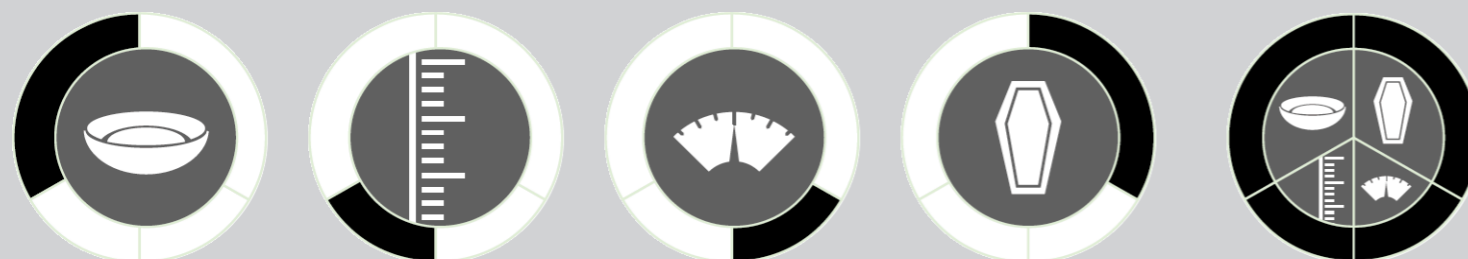

GLOBAL HUNGER INDEX 2024: LATVIA

GLOBAL HUNGER INDEX 2024: LATVIA

In the 2024 Global Hunger Index, Latvia is one of 22 countries with a GHI score of less than 5. Differences between their scores are minimal. With a score **under 5**, Latvia has a level of hunger that is **low**.

Latvia's GHI Score is based on the values of four component indicators:

very high high medium low very low

NOTE: — = Data are not available or not presented. See [Table A.3](#) for provisional designations of the severity of hunger for some countries with incomplete data. *GHI estimates.