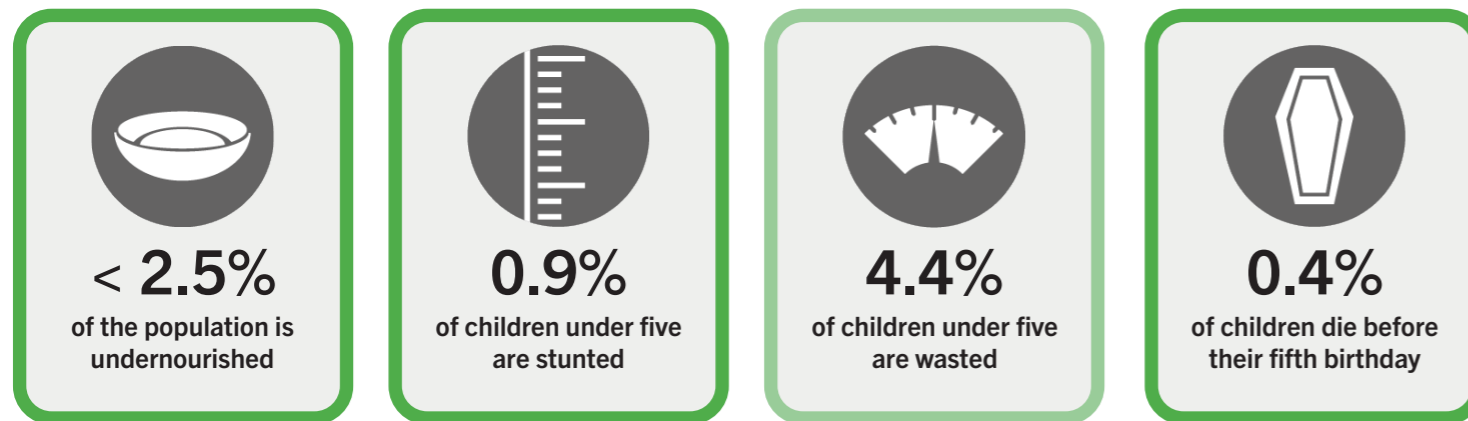

# GLOBAL HUNGER INDEX 2024: LITHUANIA

In the 2024 Global Hunger Index, Lithuania is one of 22 countries with a GHI score of less than 5. Differences between their scores are minimal. With a score **under 5**, Lithuania has a level of hunger that is *low*.

GHI Score Trend for Lithuania

NOTE: Data for GHI scores are from 1998–2002 (2000), 2006–2010 (2008), 2014–2018 (2016), and 2019–2023 (2024).

Trend for Indicator Values - Lithuania

Legend: Undernourishment (% of population) - Child wasting (% of children under five years old) - Child stunting (% of children under five years old) - Child mortality (% of children under five years old)

Lithuania's GHI Score is based on the values of four component indicators:

Legend: very high (red), high (orange), medium (yellow), low (light green), very low (dark green)

NOTE: — = Data are not available or not presented. See [Table A.3](#) for provisional designations of the severity of hunger for some countries with incomplete data. \*GHI estimates.