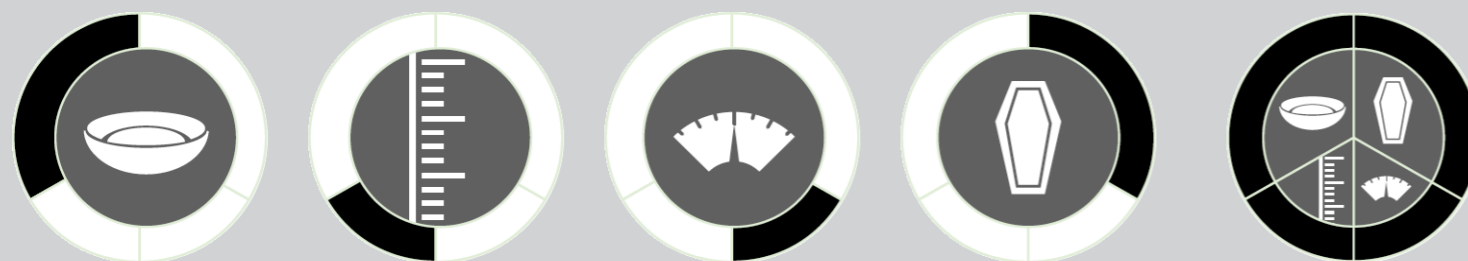

GHI Score Trend for Lithuania

NOTE: Data for GHI scores are from 1998–2002 (2000), 2006–2010 (2008), 2014–2018 (2016), and 2019–2023 (2024).

Trend for Indicator Values - Lithuania

Legend: Undernourishment (% of population) - Child wasting (% of children under five years old) - Child stunting (% of children under five years old) - Child mortality (% of children under five years old)

Lithuania's GHI Score is based on the values of four component indicators:

Legend: very high (red), high (orange), medium (yellow), low (light green), very low (dark green)

NOTE: — = Data are not available or not presented. See [Table A.3](#) for provisional designations of the severity of hunger for some countries with incomplete data. \*GHI estimates.