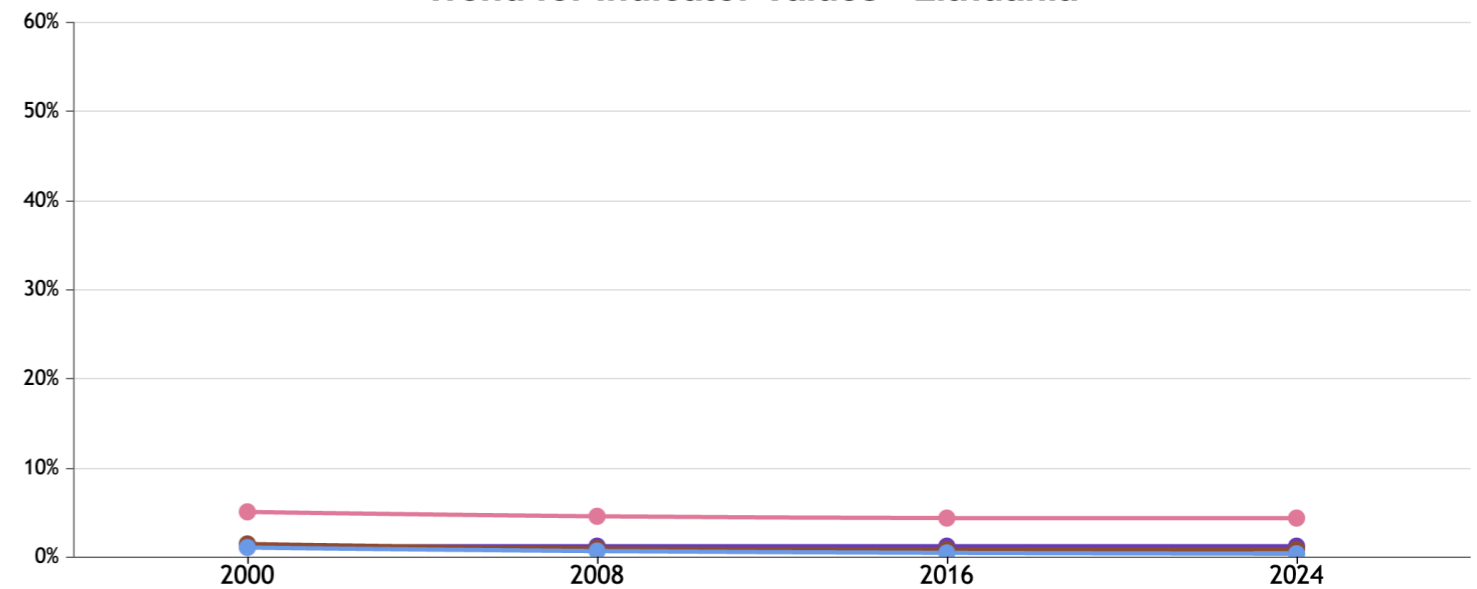

# GLOBAL HUNGER INDEX 2024: LITHUANIA

In the 2024 Global Hunger Index, Lithuania is one of 22 countries with a GHI score of less than 5. Differences between their scores are minimal. With a score **under 5**, Lithuania has a level of hunger that is *low*.

GHI Score Trend for Lithuania

NOTE: Data for GHI scores are from 1998–2002 (2000), 2006–2010 (2008), 2014–2018 (2016), and 2019–2023 (2024).

Trend for Indicator Values - Lithuania

Legend: Undernourishment (% of population) - Child wasting (% of children under five years old) - Child stunting (% of children under five years old) - Child mortality (% of children under five years old)