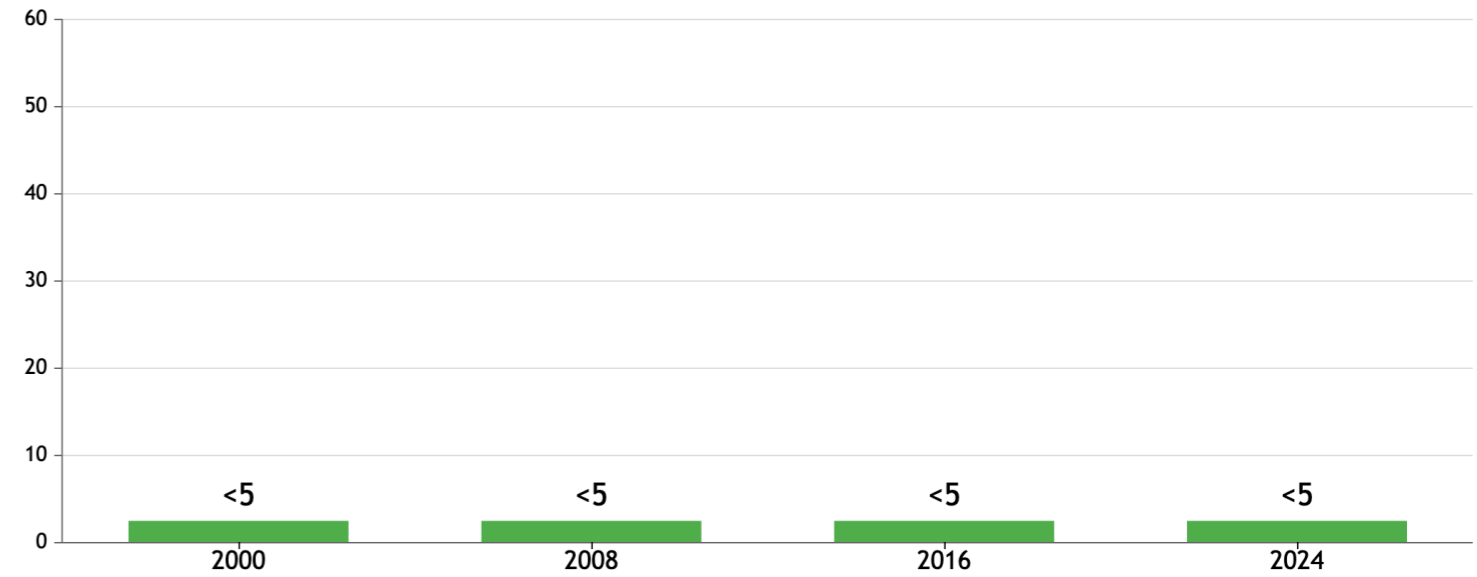

# GLOBAL HUNGER INDEX 2024: LITHUANIA

# GLOBAL HUNGER INDEX 2024: LITHUANIA

In the 2024 Global Hunger Index, Lithuania is one of 22 countries with a GHI score of less than 5. Differences between their scores are minimal. With a score **under 5**, Lithuania has a level of hunger that is *low*.

GHI Score Trend for Lithuania

NOTE: Data for GHI scores are from 1998–2002 (2000), 2006–2010 (2008), 2014–2018 (2016), and 2019–2023 (2024).

Trend for Indicator Values - Lithuania

Legend: Undernourishment (% of population) - Child wasting (% of children under five years old) - Child stunting (% of children under five years old) - Child mortality (% of children under five years old)