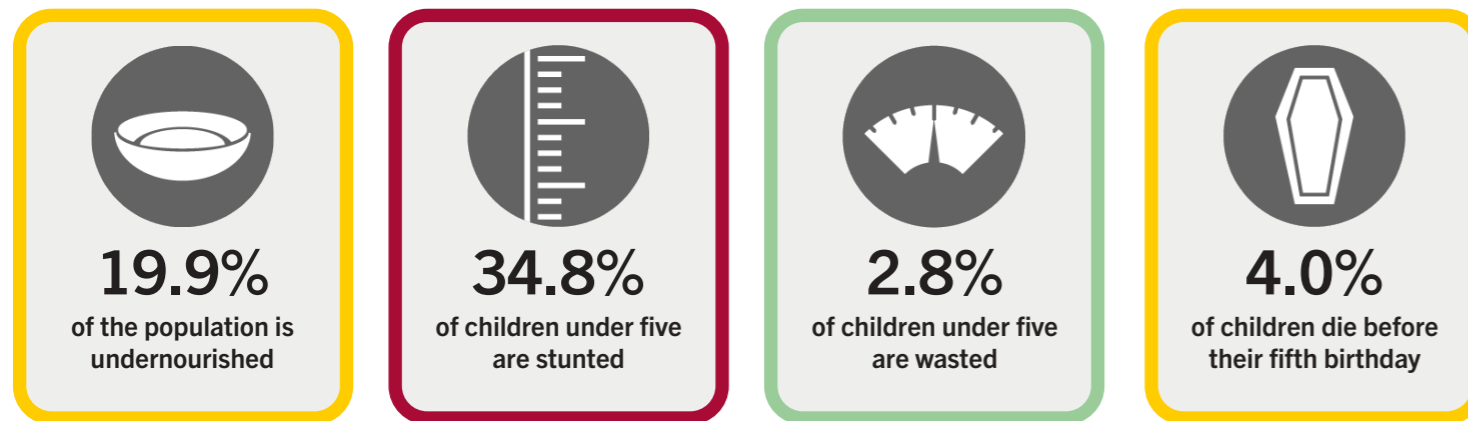

GLOBAL HUNGER INDEX 2024: MALAWI

GLOBAL HUNGER INDEX 2024: MALAWI

In the 2024 Global Hunger Index, Malawi ranks **93rd** out of the 127 countries with sufficient data to calculate 2024 GHI scores. With a score of **21.9**, Malawi has a level of hunger that is *serious*.

GHI Score Trend for Malawi

NOTE: Data for GHI scores are from 1998–2002 (2000), 2006–2010 (2008), 2014–2018 (2016), and 2019–2023 (2024).

Malawi's GHI Score is based on the values of four component indicators:

very high high medium low very low

Trend for Indicator Values - Malawi

Undernourishment (% of population) Child wasting (% of children under five years old) Child stunting (% of children under five years old) Child mortality (% of children under five years old)

NOTE: — = Data are not available or not presented. See [Table A.3](#) for provisional designations of the severity of hunger for some countries with incomplete data. *GHI estimates.

NOTE: Data for child stunting and child wasting are from 1998–2002 (2000), 2006–2010 (2008), 2014–2018 (2016), and 2019–2023 (2024). Data for undernourishment are from 2000–2002 (2000), 2007–2009 (2008), 2015–2017 (2016), and 2021–2023 (2024). Data for child mortality are from 2000, 2008, 2016, and 2022 (2024).