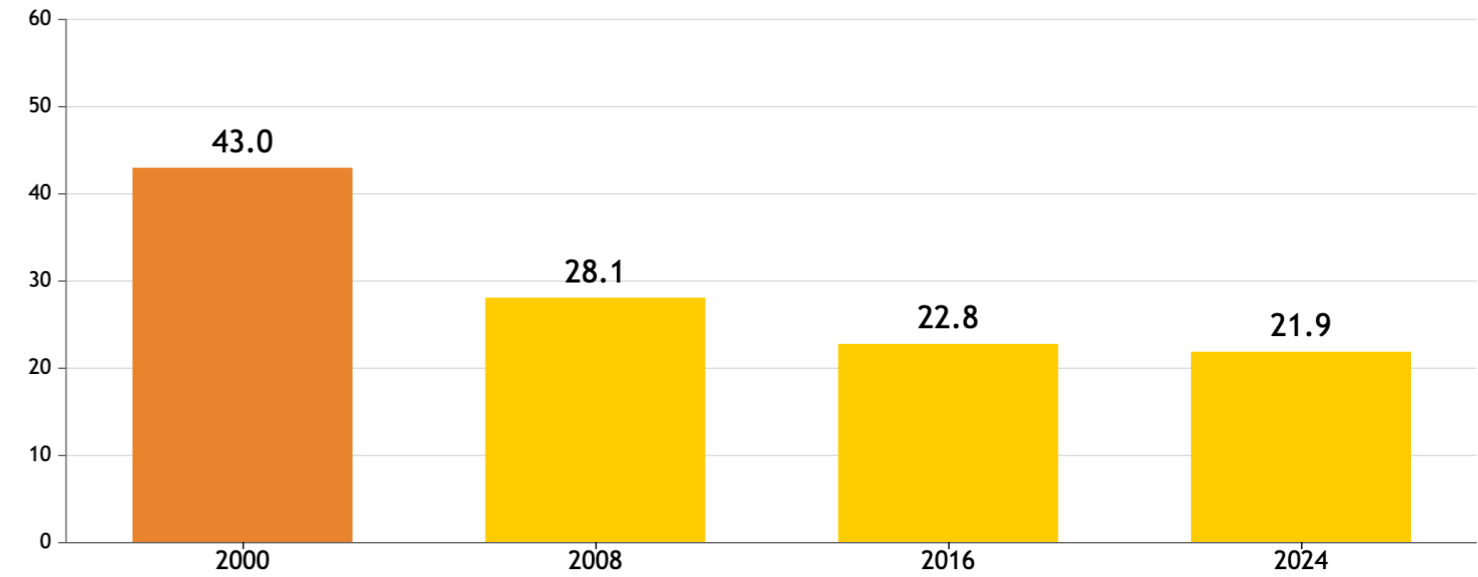

GLOBAL HUNGER INDEX 2024: MALAWI

GLOBAL HUNGER INDEX 2024: MALAWI

In the 2024 Global Hunger Index, Malawi ranks **93rd** out of the 127 countries with sufficient data to calculate 2024 GHI scores. With a score of **21.9**, Malawi has a level of hunger that is *serious*.

GHI Score Trend for Malawi

NOTE: Data for GHI scores are from 1998–2002 (2000), 2006–2010 (2008), 2014–2018 (2016), and 2019–2023 (2024).

Malawi's GHI Score is based on the values of four component indicators:

very high high medium low very low

Trend for Indicator Values - Malawi

Undernourishment (% of population) Child wasting (% of children under five years old) Child stunting (% of children under five years old) Child mortality (% of children under five years old)

NOTE: — = Data are not available or not presented. See [Table A.3](#) for provisional designations of the severity of hunger for some countries with incomplete data. *GHI estimates.

NOTE: Data for child stunting and child wasting are from 1998–2002 (2000), 2006–2010 (2008), 2014–2018 (2016), and 2019–2023 (2024). Data for undernourishment are from 2000–2002 (2000), 2007–2009 (2008), 2015–2017 (2016), and 2021–2023 (2024). Data for child mortality are from 2000, 2008, 2016, and 2022 (2024).