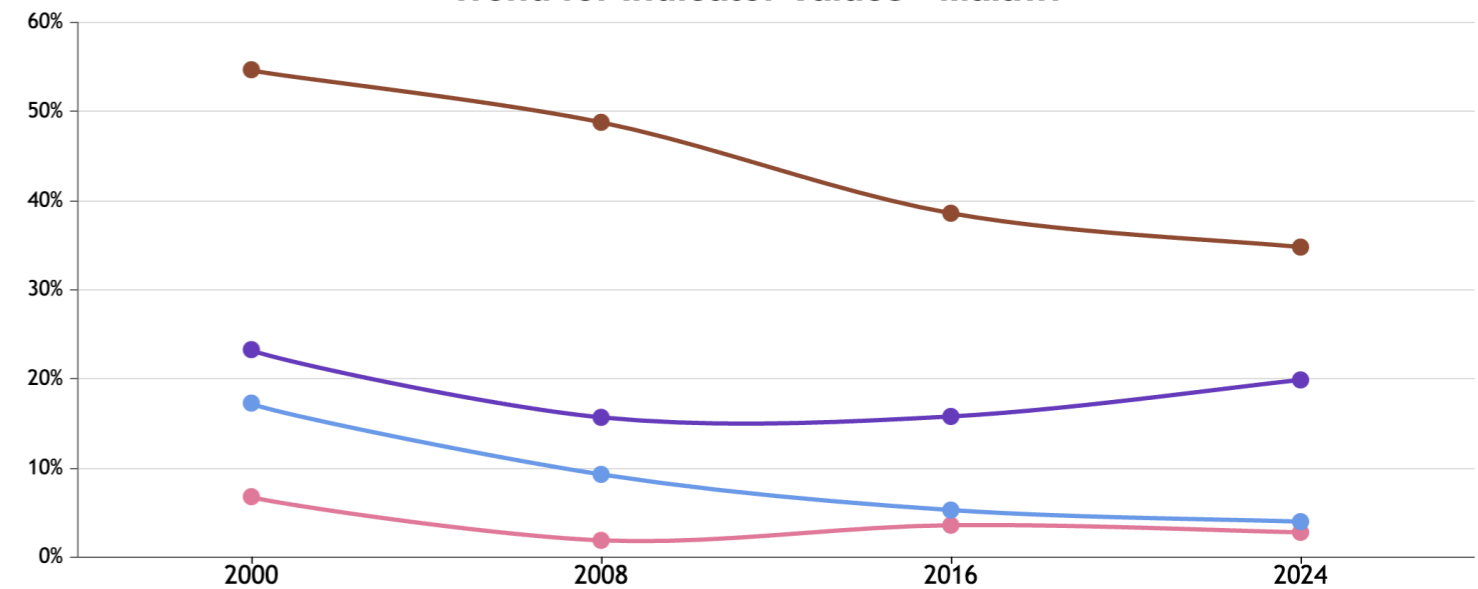

GLOBAL HUNGER INDEX 2024: MALAWI

GLOBAL HUNGER INDEX 2024: MALAWI

In the 2024 Global Hunger Index, Malawi ranks **93rd** out of the 127 countries with sufficient data to calculate 2024 GHI scores. With a score of **21.9**, Malawi has a level of hunger that is *serious*.

GHI Score Trend for Malawi

NOTE: Data for GHI scores are from 1998–2002 (2000), 2006–2010 (2008), 2014–2018 (2016), and 2019–2023 (2024).

Malawi's GHI Score is based on the values of four component indicators:

very high high medium low very low

Trend for Indicator Values - Malawi

Undernourishment (% of population) Child wasting (% of children under five years old) Child stunting (% of children under five years old) Child mortality (% of children under five years old)

NOTE: — = Data are not available or not presented. See [Table A.3](#) for provisional designations of the severity of hunger for some countries with incomplete data. *GHI estimates.

NOTE: Data for child stunting and child wasting are from 1998–2002 (2000), 2006–2010 (2008), 2014–2018 (2016), and 2019–2023 (2024). Data for undernourishment are from 2000–2002 (2000), 2007–2009 (2008), 2015–2017 (2016), and 2021–2023 (2024). Data for child mortality are from 2000, 2008, 2016, and 2022 (2024).