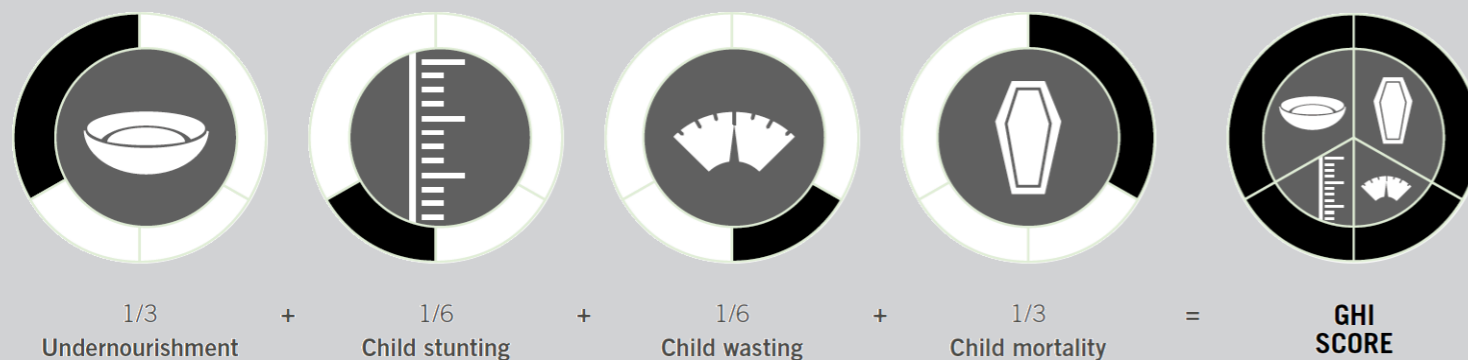

GLOBAL HUNGER INDEX 2024: MALAWI

GLOBAL HUNGER INDEX 2024: MALAWI

In the 2024 Global Hunger Index, Malawi ranks **93rd** out of the 127 countries with sufficient data to calculate 2024 GHI scores. With a score of **21.9**, Malawi has a level of hunger that is *serious*.

very high high medium low very low

Trend for Indicator Values - Malawi

Undernourishment (% of population) Child wasting (% of children under five years old) Child stunting (% of children under five years old) Child mortality (% of children under five years old)

NOTE: — = Data are not available or not presented. See [Table A.3](#) for provisional designations of the severity of hunger for some countries with incomplete data. *GHI estimates.

NOTE: Data for child stunting and child wasting are from 1998–2002 (2000), 2006–2010 (2008), 2014–2018 (2016), and 2019–2023 (2024). Data for undernourishment are from 2000–2002 (2000), 2007–2009 (2008), 2015–2017 (2016), and 2021–2023 (2024). Data for child mortality are from 2000, 2008, 2016, and 2022 (2024).

NOTE: See [Methodology](#) for the formula for calculating GHI scores and the sources from which the data are compiled.

The Global Hunger Index is a peer-reviewed annual report, jointly published by Concern Worldwide and Welthungerhilfe, designed to comprehensively measure and track hunger at the global, regional, and country levels. This country profile is based on data and information from the 2024 Global Hunger Index. The boundaries and names shown and the designations used on maps on this page do not imply official endorsement or acceptance by Welthungerhilfe (WHH) or Concern Worldwide.