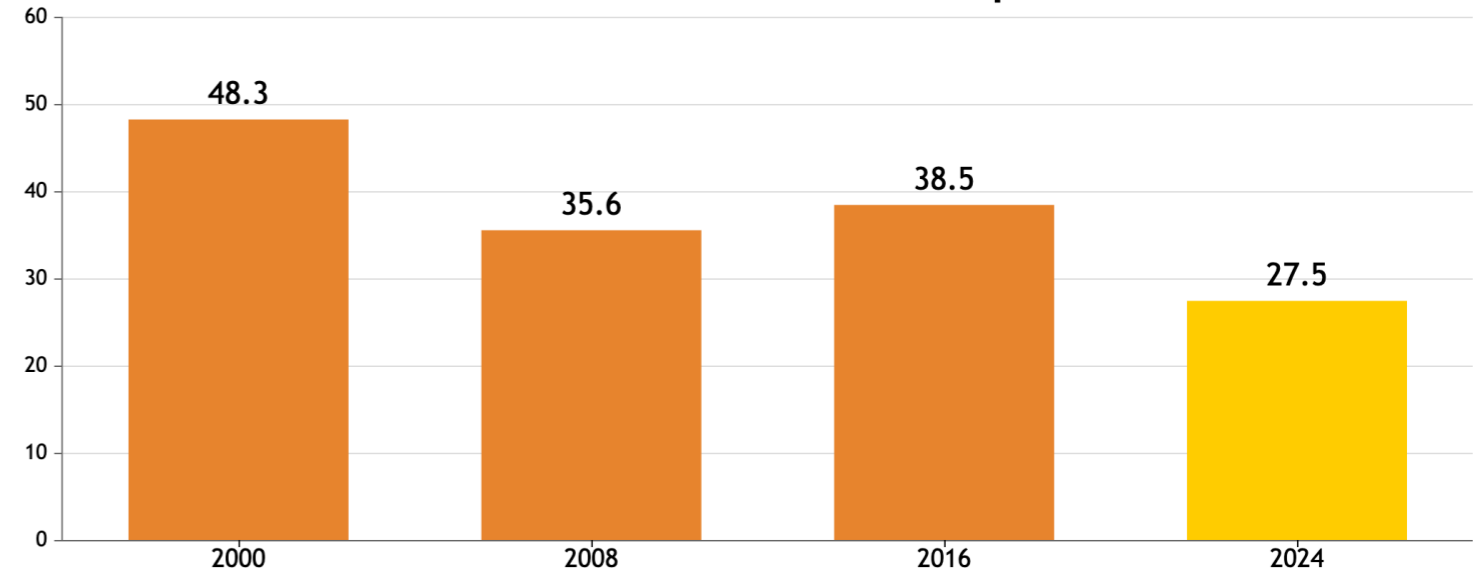

# GLOBAL HUNGER INDEX 2024: MOZAMBIQUE

# GLOBAL HUNGER INDEX 2024: MOZAMBIQUE

In the 2024 Global Hunger Index, Mozambique ranks **107<sup>th</sup>** out of the 127 countries with sufficient data to calculate 2024 GHI scores. With a score of **27.5**, Mozambique has a level of hunger that is *serious*.

Mozambique's GHI Score is based on the values of four component indicators:

very high high medium low very low

GHI Score Trend for Mozambique

NOTE: Data for GHI scores are from 1998–2002 (2000), 2006–2010 (2008), 2014–2018 (2016), and 2019–2023 (2024).

NOTE: — = Data are not available or not presented. See [Table A.3](#) for provisional designations of the severity of hunger for some countries with incomplete data. \*GHI estimates.

NOTE: Data for child stunting and child wasting are from 1998–2002 (2000), 2006–2010 (2008), 2014–2018 (2016), and 2019–2023 (2024). Data for undernourishment are from 2000–2002 (2000), 2007–2009 (2008), 2015–2017 (2016), and 2021–2023 (2024). Data for child mortality are from 2000, 2008, 2016, and 2022 (2024).