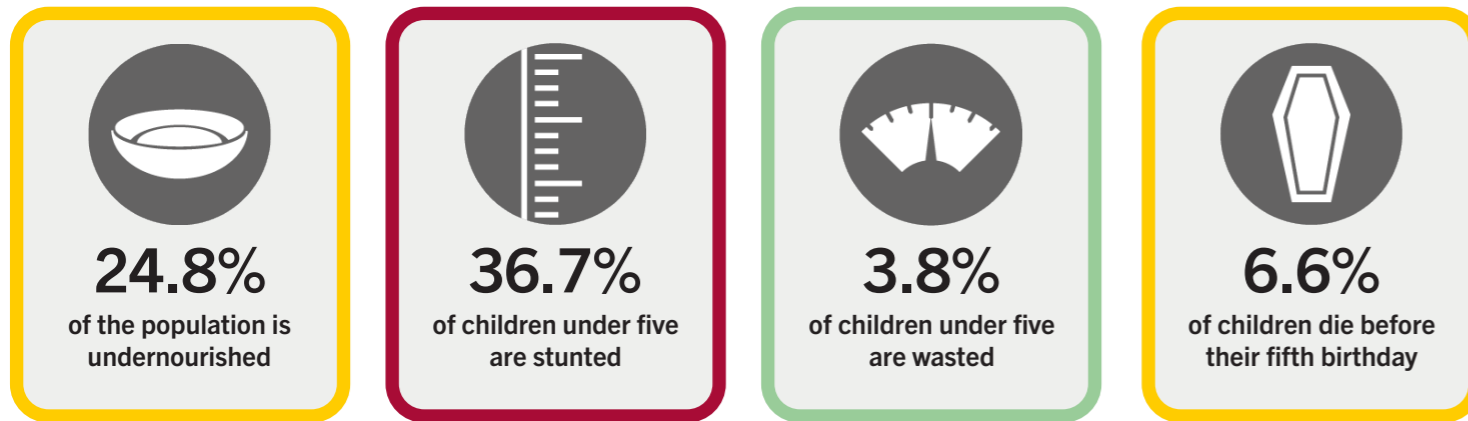

GLOBAL HUNGER INDEX 2024: MOZAMBIQUE

GLOBAL HUNGER INDEX 2024: MOZAMBIQUE

In the 2024 Global Hunger Index, Mozambique ranks **107th** out of the 127 countries with sufficient data to calculate 2024 GHI scores. With a score of **27.5**, Mozambique has a level of hunger that is *serious*.

Mozambique's GHI Score is based on the values of four component indicators:

very high high medium low very low

NOTE: Data for GHI scores are from 1998–2002 (2000), 2006–2010 (2008), 2014–2018 (2016), and 2019–2023 (2024).

Undernourishment (% of population) Child stunting (% of children under five years old) Child wasting (% of children under five years old) Child mortality (% of children under five years old)

NOTE: — = Data are not available or not presented. See [Table A.3](#) for provisional designations of the severity of hunger for some countries with incomplete data. *GHI estimates.

NOTE: Data for child stunting and child wasting are from 1998–2002 (2000), 2006–2010 (2008), 2014–2018 (2016), and 2019–2023 (2024). Data for undernourishment are from 2000–2002 (2000), 2007–2009 (2008), 2015–2017 (2016), and 2021–2023 (2024). Data for child mortality are from 2000, 2008, 2016, and 2022 (2024).

NOTE: See [Methodology](#) for the formula for calculating GHI scores and the sources from which the data are compiled.

The Global Hunger Index is a peer-reviewed annual report, jointly published by Concern Worldwide and Welthungerhilfe, designed to comprehensively measure and track hunger at the global, regional, and country levels. This country profile is based on data and information from the 2024 Global Hunger Index. The boundaries and names shown and the designations used on maps on this page do not imply official endorsement or acceptance by Welthungerhilfe (WHH) or Concern Worldwide.