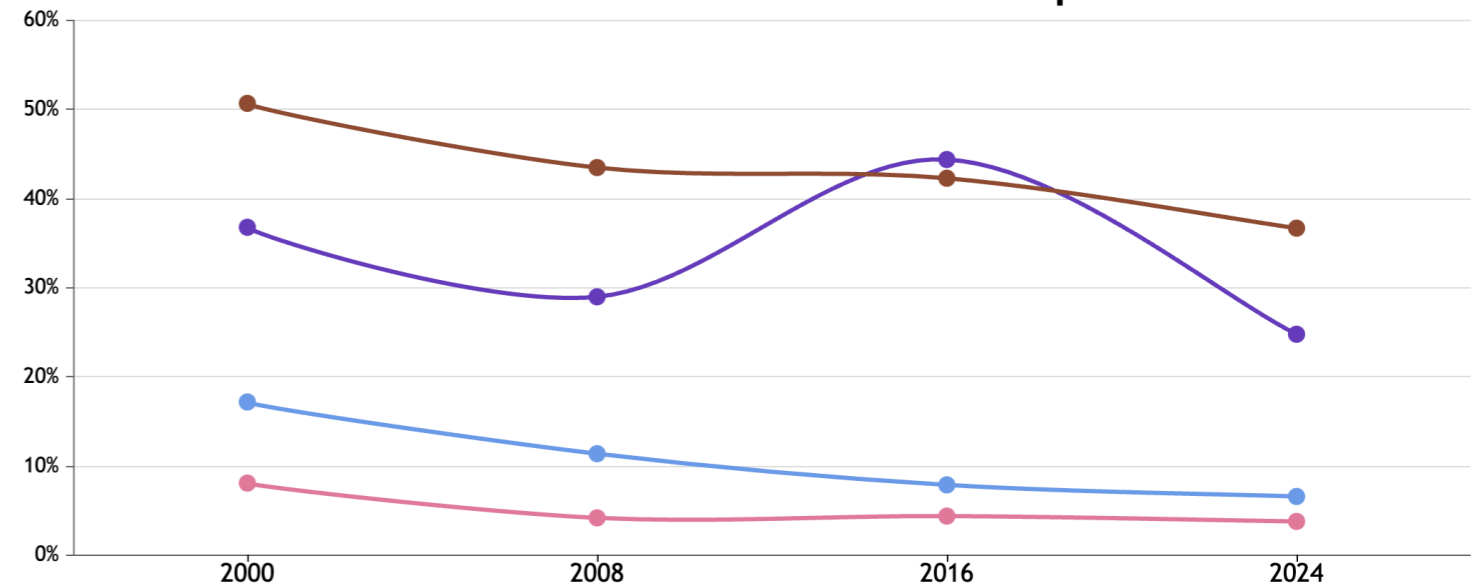

# GLOBAL HUNGER INDEX 2024: MOZAMBIQUE

In the 2024 Global Hunger Index, Mozambique ranks **107<sup>th</sup>** out of the 127 countries with sufficient data to calculate 2024 GHI scores. With a score of **27.5**, Mozambique has a level of hunger that is *serious*.

Mozambique's GHI Score is based on the values of four component indicators:

very high high medium low very low

GHI Score Trend for Mozambique

NOTE: Data for GHI scores are from 1998–2002 (2000), 2006–2010 (2008), 2014–2018 (2016), and 2019–2023 (2024).

Trend for Indicator Values - Mozambique

Undernourishment (% of population) Child stunting (% of children under five years old) Child wasting (% of children under five years old) Child mortality (% of children under five years old)

NOTE: — = Data are not available or not presented. See [Table A.3](#) for provisional designations of the severity of hunger for some countries with incomplete data. \*GHI estimates.

NOTE: Data for child stunting and child wasting are from 1998–2002 (2000), 2006–2010 (2008), 2014–2018 (2016), and 2019–2023 (2024). Data for undernourishment are from 2000–2002 (2000), 2007–2009 (2008), 2015–2017 (2016), and 2021–2023 (2024). Data for child mortality are from 2000, 2008, 2016, and 2022 (2024).