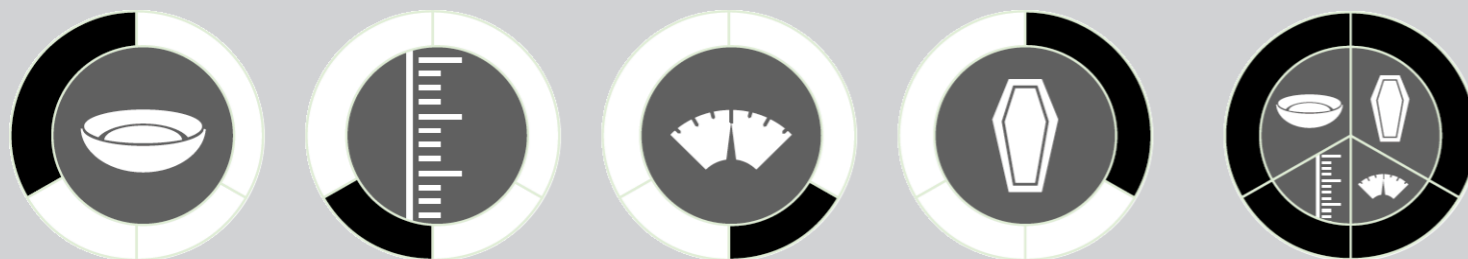

NOTE: See [Methodology](#) for the formula for calculating GHI scores and the sources from which the data are compiled.

The Global Hunger Index is a peer-reviewed annual report, jointly published by Concern Worldwide and Welthungerhilfe, designed to comprehensively measure and track hunger at the global, regional, and country levels. This country profile is based on data and information from the 2024 Global Hunger Index. The boundaries and names shown and the designations used on maps on this page do not imply official endorsement or acceptance by Welthungerhilfe (WHH) or Concern Worldwide.

For more information please see the 2024 Global Hunger Index at www.globalhungerindex.org

Publication date: October 2024