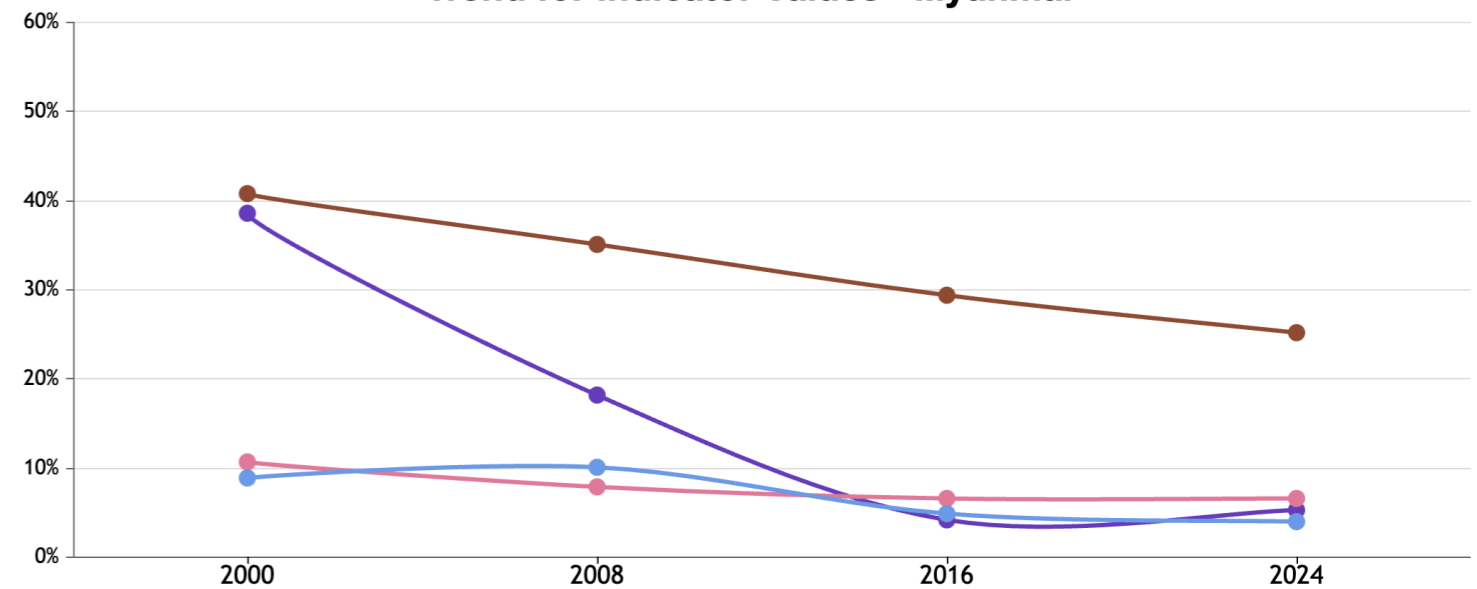

GLOBAL HUNGER INDEX 2024: MYANMAR

GLOBAL HUNGER INDEX 2024: MYANMAR

In the 2024 Global Hunger Index, Myanmar ranks **74th** out of the 127 countries with sufficient data to calculate 2024 GHI scores. With a score of **15.7**, Myanmar has a level of hunger that is *moderate*.

Myanmar's GHI Score is based on the values of four component indicators:

very high high medium low very low

GHI Score Trend for Myanmar

NOTE: Data for GHI scores are from 1998–2002 (2000), 2006–2010 (2008), 2014–2018 (2016), and 2019–2023 (2024).

Trend for Indicator Values - Myanmar

Undernourishment (% of population) Child wasting (% of children under five years old) Child stunting (% of children under five years old) Child mortality (% of children under five years old)

NOTE: — = Data are not available or not presented. See [Table A.3](#) for provisional designations of the severity of hunger for some countries with incomplete data. *GHI estimates.

NOTE: Data for child stunting and child wasting are from 1998–2002 (2000), 2006–2010 (2008), 2014–2018 (2016), and 2019–2023 (2024). Data for undernourishment are from 2000–2002 (2000), 2007–2009 (2008), 2015–2017 (2016), and 2021–2023 (2024). Data for child mortality are from 2000, 2008, 2016, and 2022 (2024).