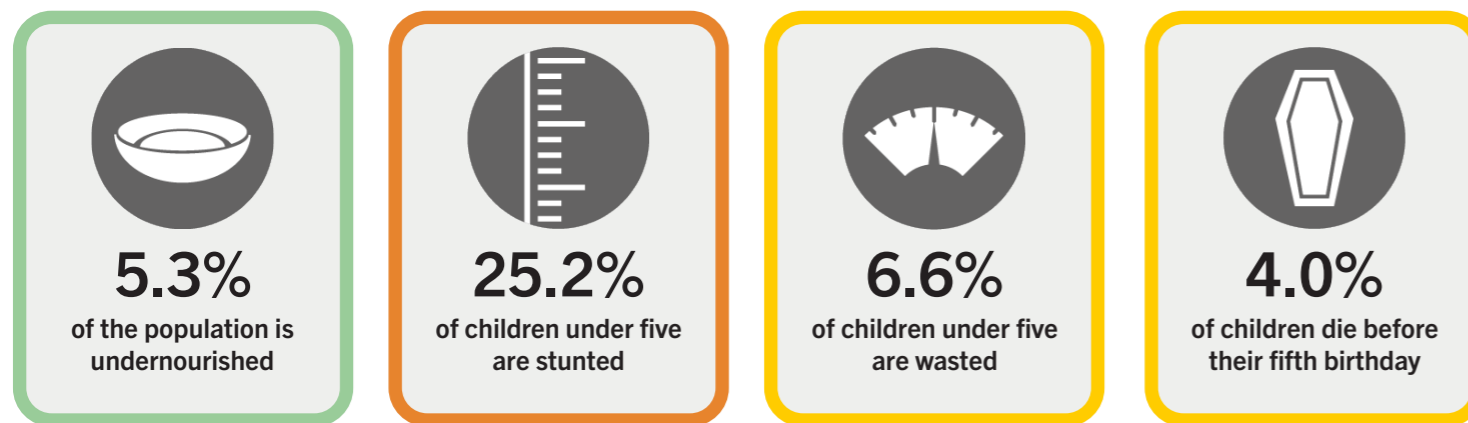

GLOBAL HUNGER INDEX 2024: MYANMAR

GLOBAL HUNGER INDEX 2024: MYANMAR

In the 2024 Global Hunger Index, Myanmar ranks **74th** out of the 127 countries with sufficient data to calculate 2024 GHI scores. With a score of **15.7**, Myanmar has a level of hunger that is *moderate*.

Myanmar's GHI Score is based on the values of four component indicators:

very high high medium low very low

NOTE: Data for GHI scores are from 1998–2002 (2000), 2006–2010 (2008), 2014–2018 (2016), and 2019–2023 (2024).

Undernourishment (% of population) Child wasting (% of children under five years old) Child stunting (% of children under five years old) Child mortality (% of children under five years old)

NOTE: — = Data are not available or not presented. See [Table A.3](#) for provisional designations of the severity of hunger for some countries with incomplete data. *GHI estimates.

NOTE: Data for child stunting and child wasting are from 1998–2002 (2000), 2006–2010 (2008), 2014–2018 (2016), and 2019–2023 (2024). Data for undernourishment are from 2000–2002 (2000), 2007–2009 (2008), 2015–2017 (2016), and 2021–2023 (2024). Data for child mortality are from 2000, 2008, 2016, and 2022 (2024).

NOTE: See [Methodology](#) for the formula for calculating GHI scores and the sources from which the data are compiled.

The Global Hunger Index is a peer-reviewed annual report, jointly published by Concern Worldwide and Welthungerhilfe, designed to comprehensively measure and track hunger at the global, regional, and country levels. This country profile is based on data and information from the 2024 Global Hunger Index. The boundaries and names shown and the designations used on maps on this page do not imply official endorsement or acceptance by Welthungerhilfe (WHH) or Concern Worldwide.