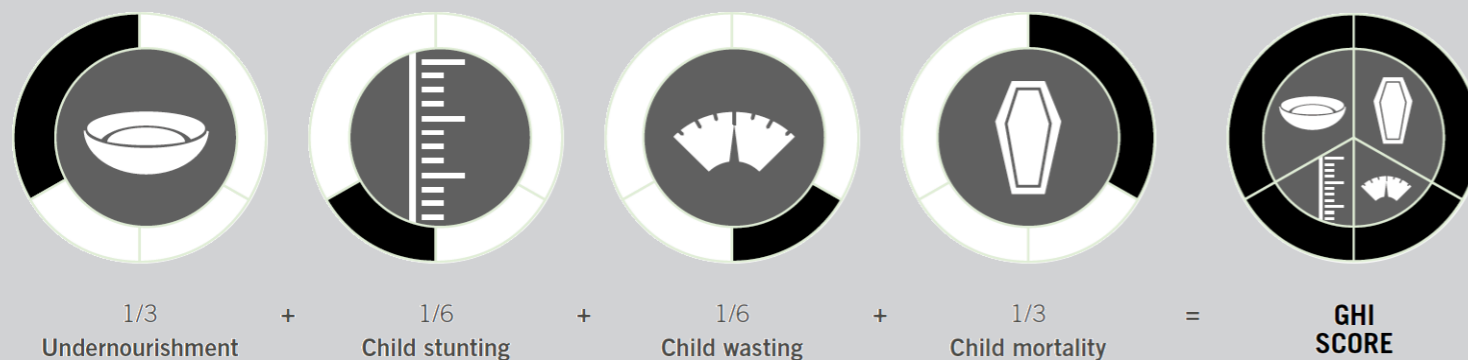

GLOBAL HUNGER INDEX 2024: MYANMAR

GLOBAL HUNGER INDEX 2024: MYANMAR

In the 2024 Global Hunger Index, Myanmar ranks **74th** out of the 127 countries with sufficient data to calculate 2024 GHI scores. With a score of **15.7**, Myanmar has a level of hunger that is *moderate*.

Myanmar's GHI Score is based on the values of four component indicators:

very high high medium low very low

GHI Score Trend for Myanmar

NOTE: Data for GHI scores are from 1998–2002 (2000), 2006–2010 (2008), 2014–2018 (2016), and 2019–2023 (2024).

Trend for Indicator Values - Myanmar

Undernourishment (% of population) Child wasting (% of children under five years old) Child stunting (% of children under five years old) Child mortality (% of children under five years old)

NOTE: — = Data are not available or not presented. See [Table A.3](#) for provisional designations of the severity of hunger for some countries with incomplete data. *GHI estimates.

NOTE: Data for child stunting and child wasting are from 1998–2002 (2000), 2006–2010 (2008), 2014–2018 (2016), and 2019–2023 (2024). Data for undernourishment are from 2000–2002 (2000), 2007–2009 (2008), 2015–2017 (2016), and 2021–2023 (2024). Data for child mortality are from 2000, 2008, 2016, and 2022 (2024).