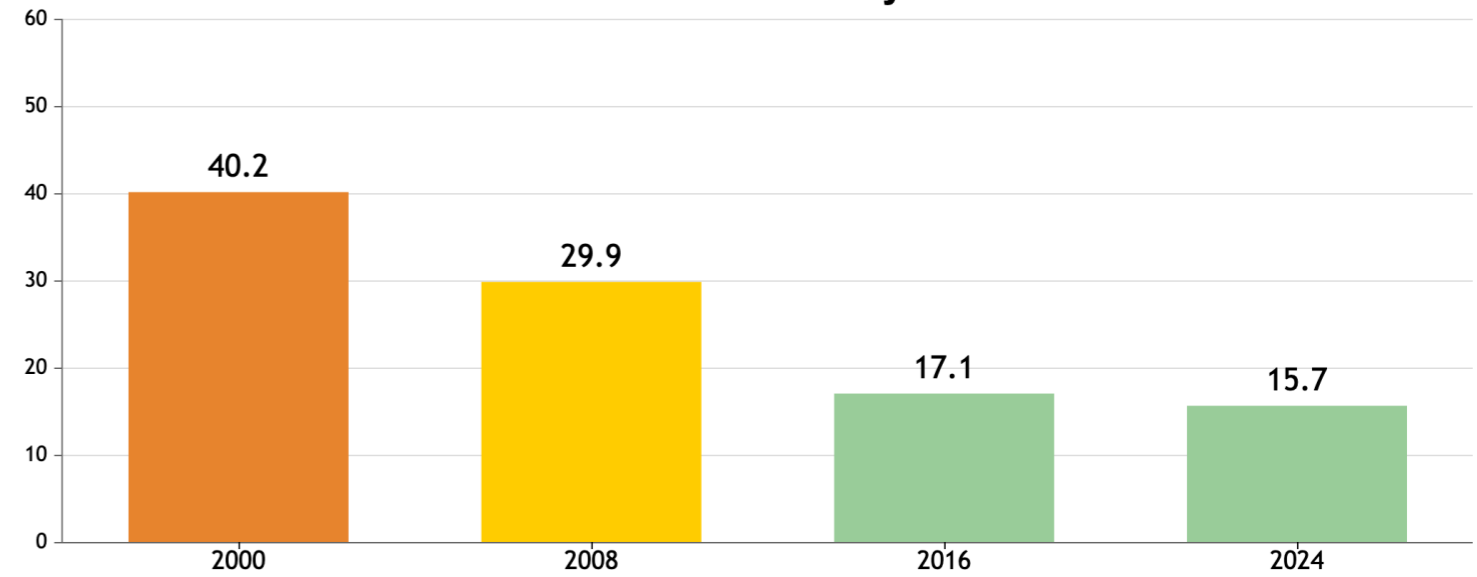

GLOBAL HUNGER INDEX 2024: MYANMAR

GLOBAL HUNGER INDEX 2024: MYANMAR

In the 2024 Global Hunger Index, Myanmar ranks **74th** out of the 127 countries with sufficient data to calculate 2024 GHI scores. With a score of **15.7**, Myanmar has a level of hunger that is *moderate*.

Myanmar's GHI Score is based on the values of four component indicators:

very high high medium low very low

GHI Score Trend for Myanmar

NOTE: Data for GHI scores are from 1998–2002 (2000), 2006–2010 (2008), 2014–2018 (2016), and 2019–2023 (2024).

NOTE: — = Data are not available or not presented. See [Table A.3](#) for provisional designations of the severity of hunger for some countries with incomplete data. *GHI estimates.

NOTE: Data for child stunting and child wasting are from 1998–2002 (2000), 2006–2010 (2008), 2014–2018 (2016), and 2019–2023 (2024). Data for undernourishment are from 2000–2002 (2000), 2007–2009 (2008), 2015–2017 (2016), and 2021–2023 (2024). Data for child mortality are from 2000, 2008, 2016, and 2022 (2024).

NOTE: See [Methodology](#) for the formula for calculating GHI scores and the sources from which the data are compiled.

The Global Hunger Index is a peer-reviewed annual report, jointly published by Concern Worldwide and Welthungerhilfe, designed to comprehensively measure and track hunger at the global, regional, and country levels. This country profile is based on data and information from the 2024 Global Hunger Index. The boundaries and names shown and the designations used on maps on this page do not imply official endorsement or acceptance by Welthungerhilfe (WHH) or Concern Worldwide.