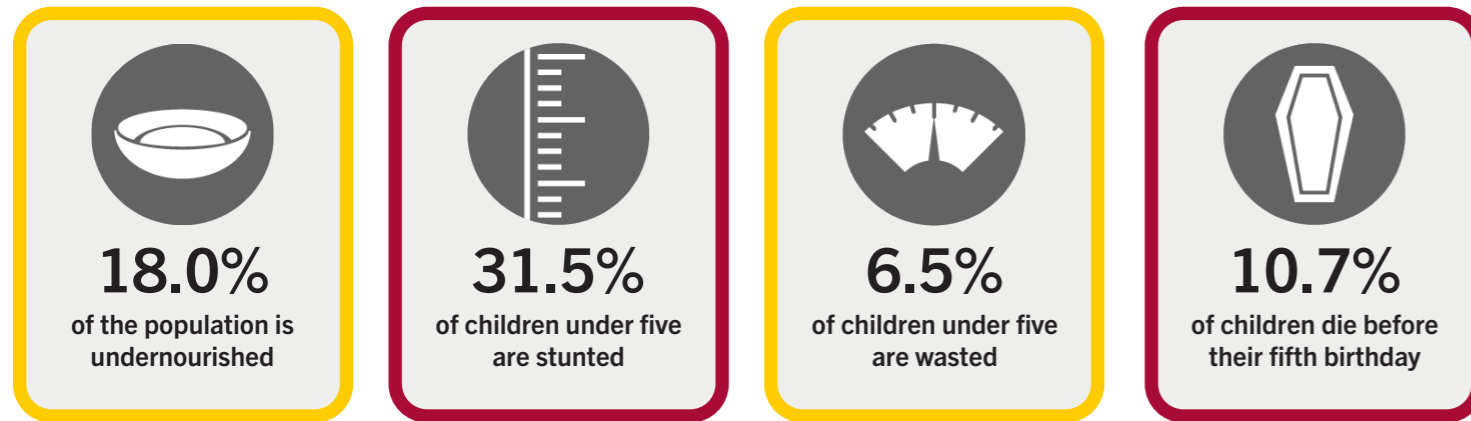

GLOBAL HUNGER INDEX 2024: NIGERIA

GLOBAL HUNGER INDEX 2024: NIGERIA

In the 2024 Global Hunger Index, Nigeria ranks **110th** out of the 127 countries with sufficient data to calculate 2024 GHI scores. With a score of **28.8**, Nigeria has a level of hunger that is *serious*.

GHI Score Trend for Nigeria

NOTE: Data for GHI scores are from 1998–2002 (2000), 2006–2010 (2008), 2014–2018 (2016), and 2019–2023 (2024).

Nigeria's GHI Score is based on the values of four component indicators:

Legend: very high (dark red), high (orange), medium (yellow), low (light green), very low (dark green)

Trend for Indicator Values - Nigeria

Legend: Undernourishment (% of population) (purple), Child stunting (% of children under five years old) (brown), Child wasting (% of children under five years old) (pink), Child mortality (% of children under five years old) (blue)

NOTE: — = Data are not available or not presented. See [Table A.3](#) for provisional designations of the severity of hunger for some countries with incomplete data. *GHI estimates.

NOTE: Data for child stunting and child wasting are from 1998–2002 (2000), 2006–2010 (2008), 2014–2018 (2016), and 2019–2023 (2024). Data for undernourishment are from 2000–2002 (2000), 2007–2009 (2008), 2015–2017 (2016), and 2021–2023 (2024). Data for child mortality are from 2000, 2008, 2016, and 2022 (2024).