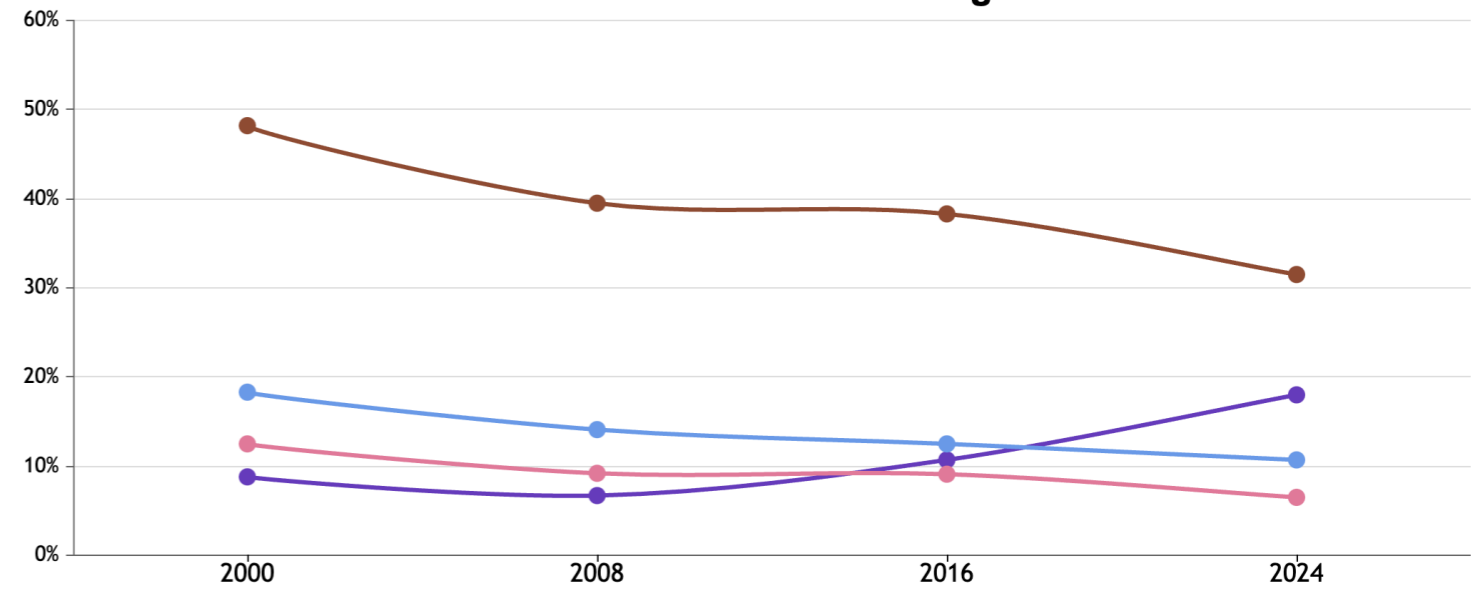

GLOBAL HUNGER INDEX 2024: NIGERIA

GLOBAL HUNGER INDEX 2024: NIGERIA

In the 2024 Global Hunger Index, Nigeria ranks **110th** out of the 127 countries with sufficient data to calculate 2024 GHI scores. With a score of **28.8**, Nigeria has a level of hunger that is *serious*.

GHI Score Trend for Nigeria

NOTE: Data for GHI scores are from 1998–2002 (2000), 2006–2010 (2008), 2014–2018 (2016), and 2019–2023 (2024).

Nigeria's GHI Score is based on the values of four component indicators:

Legend: very high (dark red), high (orange), medium (yellow), low (light green), very low (dark green)

Trend for Indicator Values - Nigeria

Legend: Undernourishment (% of population) (purple), Child stunting (% of children under five years old) (brown), Child wasting (% of children under five years old) (pink), Child mortality (% of children under five years old) (blue)

NOTE: — = Data are not available or not presented. See [Table A.3](#) for provisional designations of the severity of hunger for some countries with incomplete data. *GHI estimates.

NOTE: Data for child stunting and child wasting are from 1998–2002 (2000), 2006–2010 (2008), 2014–2018 (2016), and 2019–2023 (2024). Data for undernourishment are from 2000–2002 (2000), 2007–2009 (2008), 2015–2017 (2016), and 2021–2023 (2024). Data for child mortality are from 2000, 2008, 2016, and 2022 (2024).