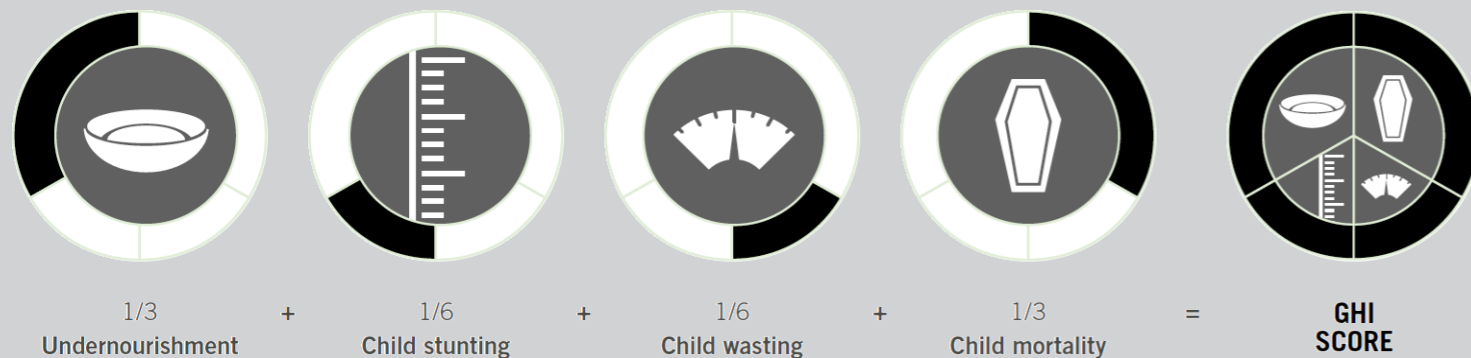

GLOBAL HUNGER INDEX 2024: NIGERIA

GLOBAL HUNGER INDEX 2024: NIGERIA

In the 2024 Global Hunger Index, Nigeria ranks **110th** out of the 127 countries with sufficient data to calculate 2024 GHI scores. With a score of **28.8**, Nigeria has a level of hunger that is *serious*.

Legend: very high (dark red), high (orange), medium (yellow), low (light green), very low (dark green)

Trend for Indicator Values - Nigeria

Legend: Undernourishment (% of population) (purple), Child stunting (% of children under five years old) (brown), Child wasting (% of children under five years old) (pink), Child mortality (% of children under five years old) (blue)

NOTE: — = Data are not available or not presented. See [Table A.3](#) for provisional designations of the severity of hunger for some countries with incomplete data. *GHI estimates.

NOTE: Data for child stunting and child wasting are from 1998–2002 (2000), 2006–2010 (2008), 2014–2018 (2016), and 2019–2023 (2024). Data for undernourishment are from 2000–2002 (2000), 2007–2009 (2008), 2015–2017 (2016), and 2021–2023 (2024). Data for child mortality are from 2000, 2008, 2016, and 2022 (2024).

NOTE: See [Methodology](#) for the formula for calculating GHI scores and the sources from which the data are compiled.

The Global Hunger Index is a peer-reviewed annual report, jointly published by Concern Worldwide and Welthungerhilfe, designed to comprehensively measure and track hunger at the global, regional, and country levels. This country profile is based on data and information from the 2024 Global Hunger Index. The boundaries and names shown and the designations used on maps on this page do not imply official endorsement or acceptance by Welthungerhilfe (WHH) or Concern Worldwide.