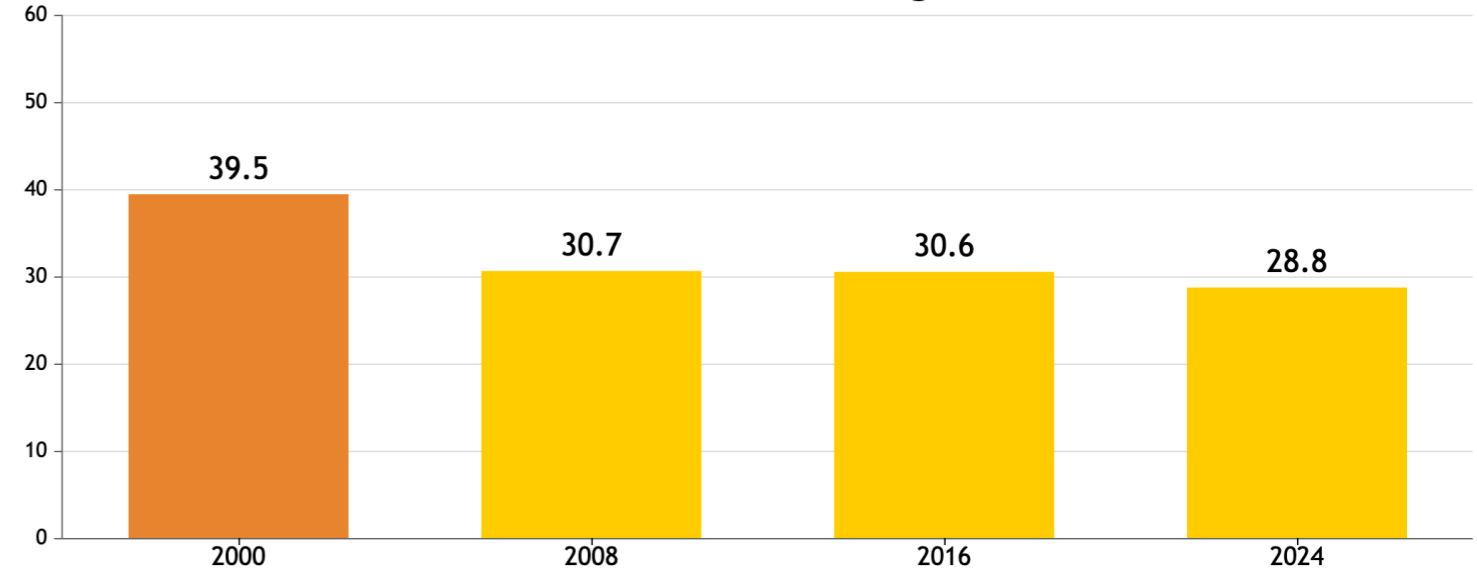

GLOBAL HUNGER INDEX 2024: NIGERIA

GLOBAL HUNGER INDEX 2024: NIGERIA

In the 2024 Global Hunger Index, Nigeria ranks **110th** out of the 127 countries with sufficient data to calculate 2024 GHI scores. With a score of **28.8**, Nigeria has a level of hunger that is *serious*.

GHI Score Trend for Nigeria

NOTE: Data for GHI scores are from 1998–2002 (2000), 2006–2010 (2008), 2014–2018 (2016), and 2019–2023 (2024).

Nigeria's GHI Score is based on the values of four component indicators:

Legend: very high (dark red), high (orange), medium (yellow), low (light green), very low (dark green)

Trend for Indicator Values - Nigeria

Legend: Undernourishment (% of population) (purple), Child stunting (% of children under five years old) (brown), Child wasting (% of children under five years old) (pink), Child mortality (% of children under five years old) (blue)

NOTE: — = Data are not available or not presented. See [Table A.3](#) for provisional designations of the severity of hunger for some countries with incomplete data. *GHI estimates.

NOTE: Data for child stunting and child wasting are from 1998–2002 (2000), 2006–2010 (2008), 2014–2018 (2016), and 2019–2023 (2024). Data for undernourishment are from 2000–2002 (2000), 2007–2009 (2008), 2015–2017 (2016), and 2021–2023 (2024). Data for child mortality are from 2000, 2008, 2016, and 2022 (2024).