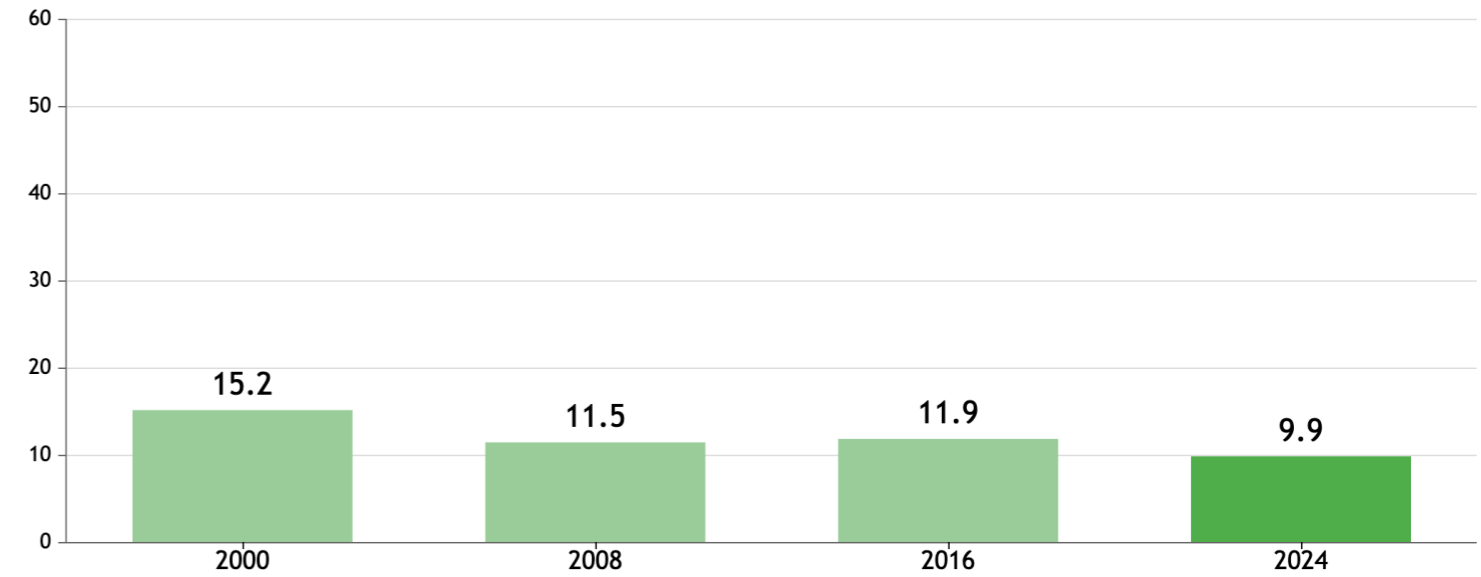

GLOBAL HUNGER INDEX 2024: OMAN

GLOBAL HUNGER INDEX 2024: OMAN

In the 2024 Global Hunger Index, Oman ranks **51th** out of the 127 countries with sufficient data to calculate 2024 GHI scores. With a score of **9.9**, Oman has a level of hunger that is **low**.

Oman's GHI Score is based on the values of four component indicators:

very high high medium low very low

GHI Score Trend for Oman

NOTE: Data for GHI scores are from 1998–2002 (2000), 2006–2010 (2008), 2014–2018 (2016), and 2019–2023 (2024).

Trend for Indicator Values - Oman

Undernourishment (% of population) Child wasting (% of children under five years old) Child stunting (% of children under five years old) Child mortality (% of children under five years old)

NOTE: — = Data are not available or not presented. See [Table A.3](#) for provisional designations of the severity of hunger for some countries with incomplete data. *GHI estimates.

NOTE: Data for child stunting and child wasting are from 1998–2002 (2000), 2006–2010 (2008), 2014–2018 (2016), and 2019–2023 (2024). Data for undernourishment are from 2000–2002 (2000), 2007–2009 (2008), 2015–2017 (2016), and 2021–2023 (2024). Data for child mortality are from 2000, 2008, 2016, and 2022 (2024).