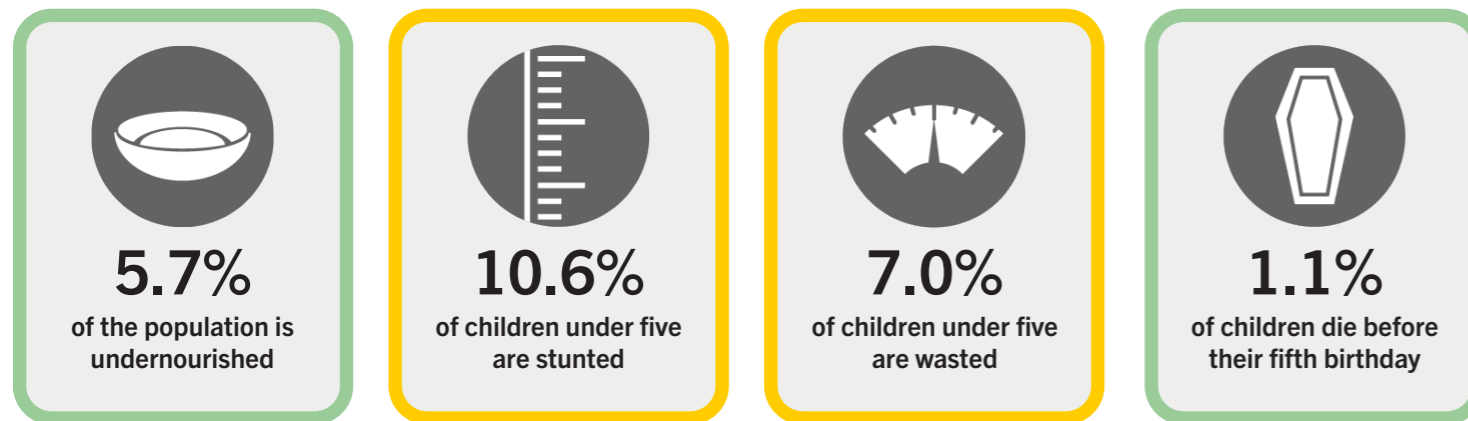

very high high medium low very low