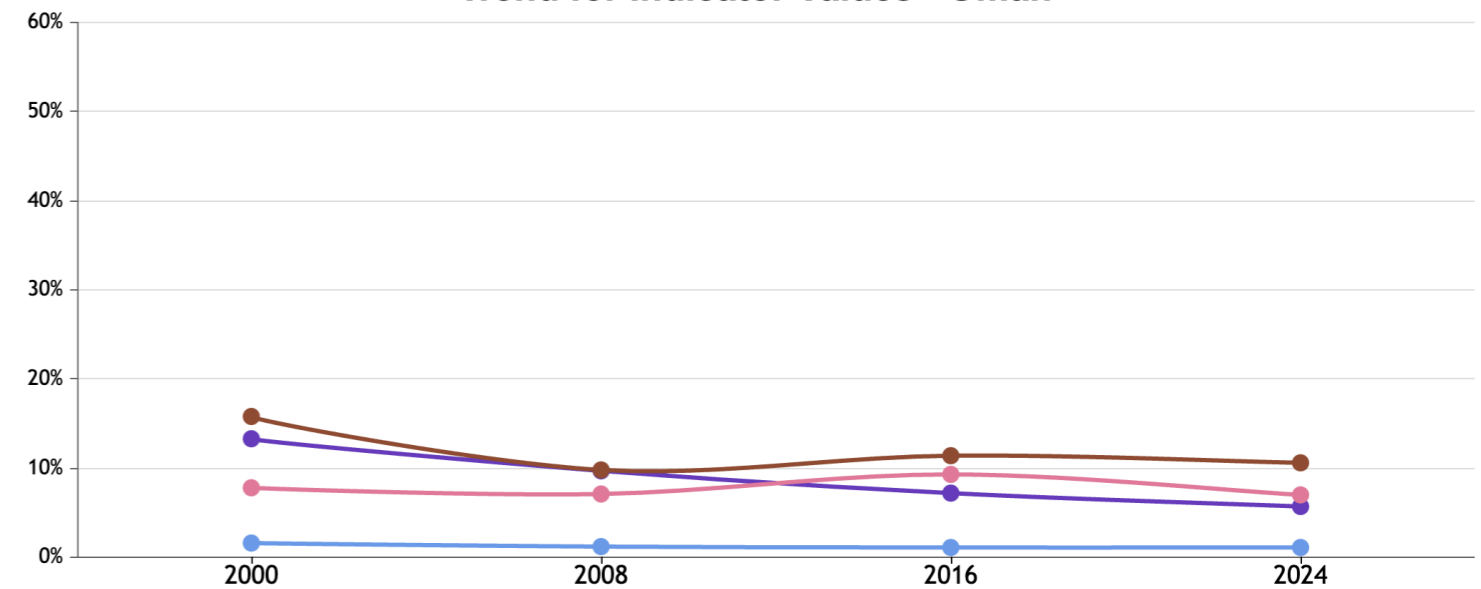

GLOBAL HUNGER INDEX 2024: OMAN

GLOBAL HUNGER INDEX 2024: OMAN

In the 2024 Global Hunger Index, Oman ranks **51th** out of the 127 countries with sufficient data to calculate 2024 GHI scores. With a score of **9.9**, Oman has a level of hunger that is **low**.

Oman's GHI Score is based on the values of four component indicators:

very high high medium low very low

GHI Score Trend for Oman

NOTE: Data for GHI scores are from 1998–2002 (2000), 2006–2010 (2008), 2014–2018 (2016), and 2019–2023 (2024).

Trend for Indicator Values - Oman

Undernourishment (% of population) Child wasting (% of children under five years old) Child stunting (% of children under five years old) Child mortality (% of children under five years old)

NOTE: — = Data are not available or not presented. See [Table A.3](#) for provisional designations of the severity of hunger for some countries with incomplete data. *GHI estimates.

NOTE: Data for child stunting and child wasting are from 1998–2002 (2000), 2006–2010 (2008), 2014–2018 (2016), and 2019–2023 (2024). Data for undernourishment are from 2000–2002 (2000), 2007–2009 (2008), 2015–2017 (2016), and 2021–2023 (2024). Data for child mortality are from 2000, 2008, 2016, and 2022 (2024).