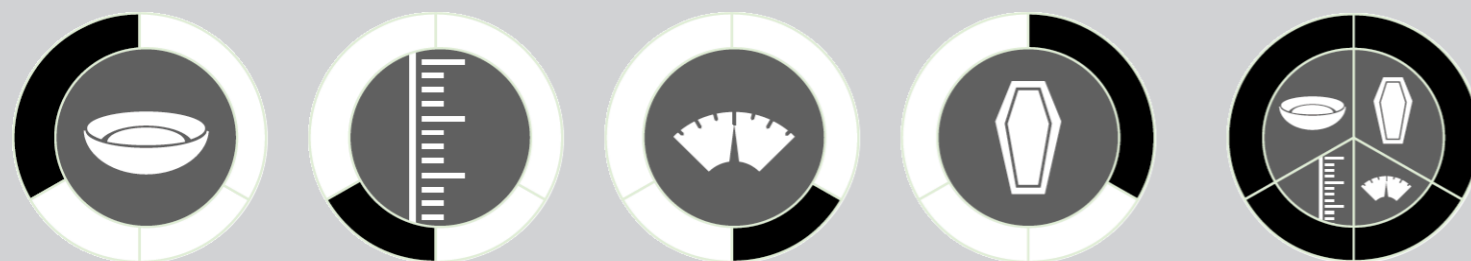

NOTE: See [Methodology](#) for the formula for calculating GHI scores and the sources from which the data are compiled.

NOTE: Data for child stunting and child wasting are from 1998–2002 (2000), 2006–2010 (2008), 2014–2018 (2016), and 2019–2023 (2024). Data for undernourishment are from 2000–2002 (2000), 2007–2009 (2008), 2015–2017 (2016), and 2021–2023 (2024). Data for child mortality are from 2000, 2008, 2016, and 2022 (2024).

The Global Hunger Index is a peer-reviewed annual report, jointly published by Concern Worldwide and Welthungerhilfe, designed to comprehensively measure and track hunger at the global, regional, and country levels. This country profile is based on data and information from the 2024 Global Hunger Index. The boundaries and names shown and the designations used on maps on this page do not imply official endorsement or acceptance by Welthungerhilfe (WHH) or Concern Worldwide.

For more information please see the 2024 Global Hunger Index at www.globalhungerindex.org

Publication date: October 2024