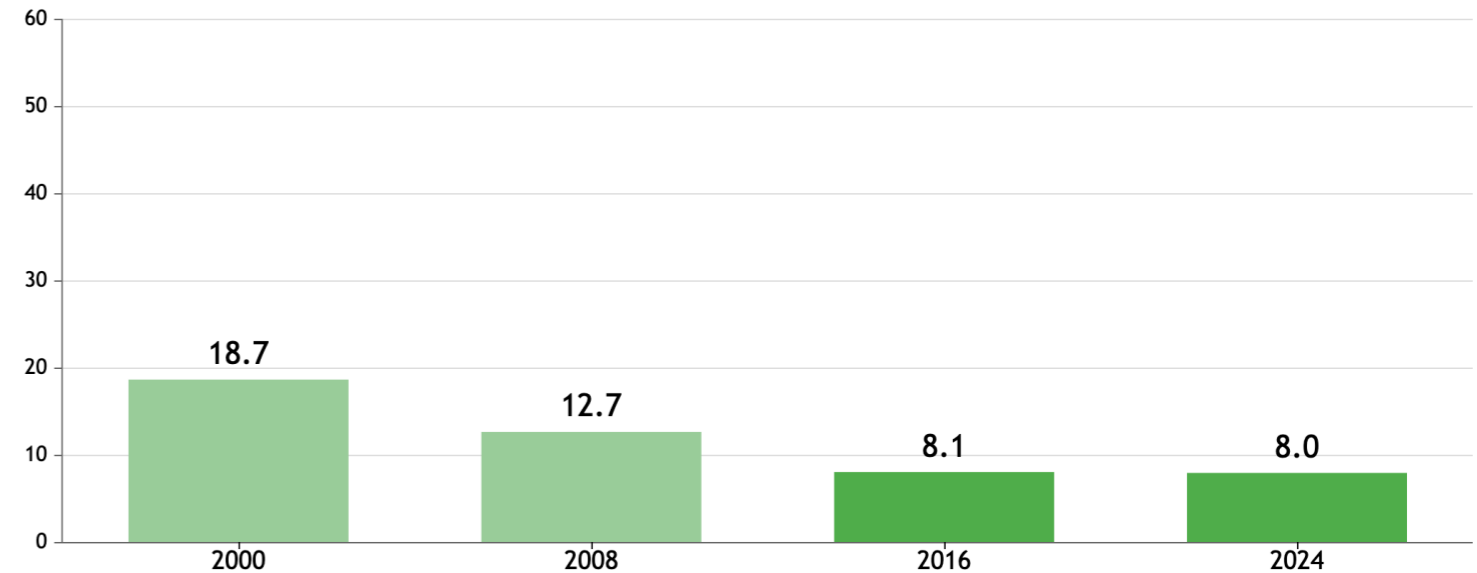

GLOBAL HUNGER INDEX 2024: PANAMA

In the 2024 Global Hunger Index, Panama ranks **43rd** out of the 127 countries with sufficient data to calculate 2024 GHI scores. With a score of **8.0**, Panama has a level of hunger that is *low*.

Panama's GHI Score is based on the values of four component indicators:

very high high medium low very low

GLOBAL HUNGER INDEX 2024: PANAMA

GHI Score Trend for Panama

NOTE: Data for GHI scores are from 1998–2002 (2000), 2006–2010 (2008), 2014–2018 (2016), and 2019–2023 (2024).

Trend for Indicator Values - Panama

Undernourishment (% of population) Child wasting (% of children under five years old) Child stunting (% of children under five years old) Child mortality (% of children under five years old)

NOTE: Data for child stunting and child wasting are from 1998–2002 (2000), 2006–2010 (2008), 2014–2018 (2016), and 2019–2023 (2024). Data for undernourishment are from 2000–2002 (2000), 2007–2009 (2008), 2015–2017 (2016), and 2021–2023 (2024). Data for child mortality are from 2000, 2008, 2016, and 2022 (2024).