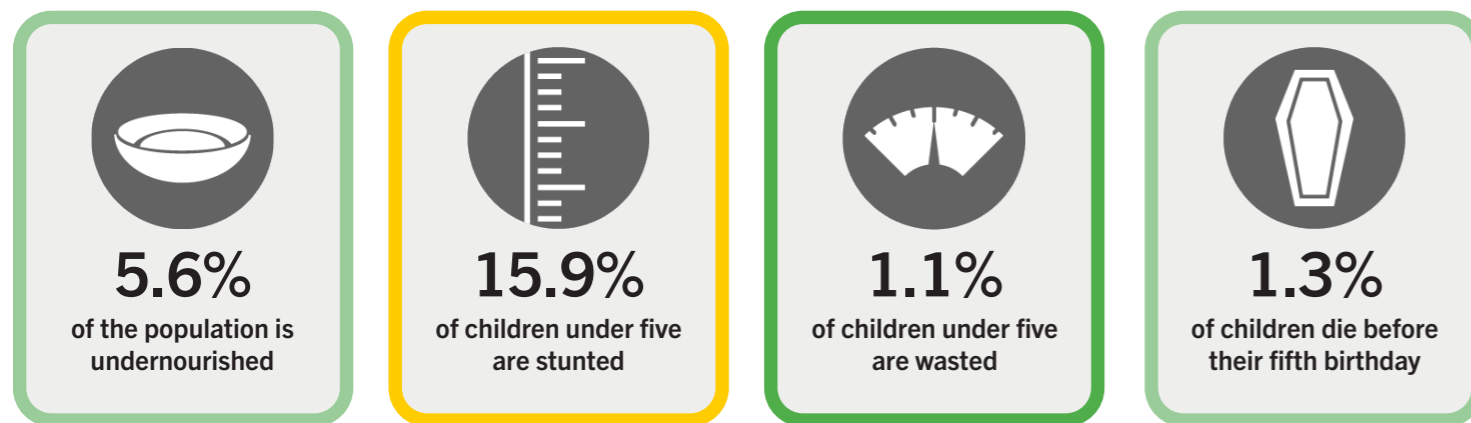

GLOBAL HUNGER INDEX 2024: PANAMA

In the 2024 Global Hunger Index, Panama ranks **43rd** out of the 127 countries with sufficient data to calculate 2024 GHI scores. With a score of **8.0**, Panama has a level of hunger that is *low*.

Panama's GHI Score is based on the values of four component indicators:

very high high medium low very low

GLOBAL HUNGER INDEX 2024: PANAMA

GHI Score Trend for Panama

NOTE: Data for GHI scores are from 1998–2002 (2000), 2006–2010 (2008), 2014–2018 (2016), and 2019–2023 (2024).

Trend for Indicator Values - Panama

Undernourishment (% of population) Child wasting (% of children under five years old) Child stunting (% of children under five years old) Child mortality (% of children under five years old)

NOTE: Data for child stunting and child wasting are from 1998–2002 (2000), 2006–2010 (2008), 2014–2018 (2016), and 2019–2023 (2024). Data for undernourishment are from 2000–2002 (2000), 2007–2009 (2008), 2015–2017 (2016), and 2021–2023 (2024). Data for child mortality are from 2000, 2008, 2016, and 2022 (2024).