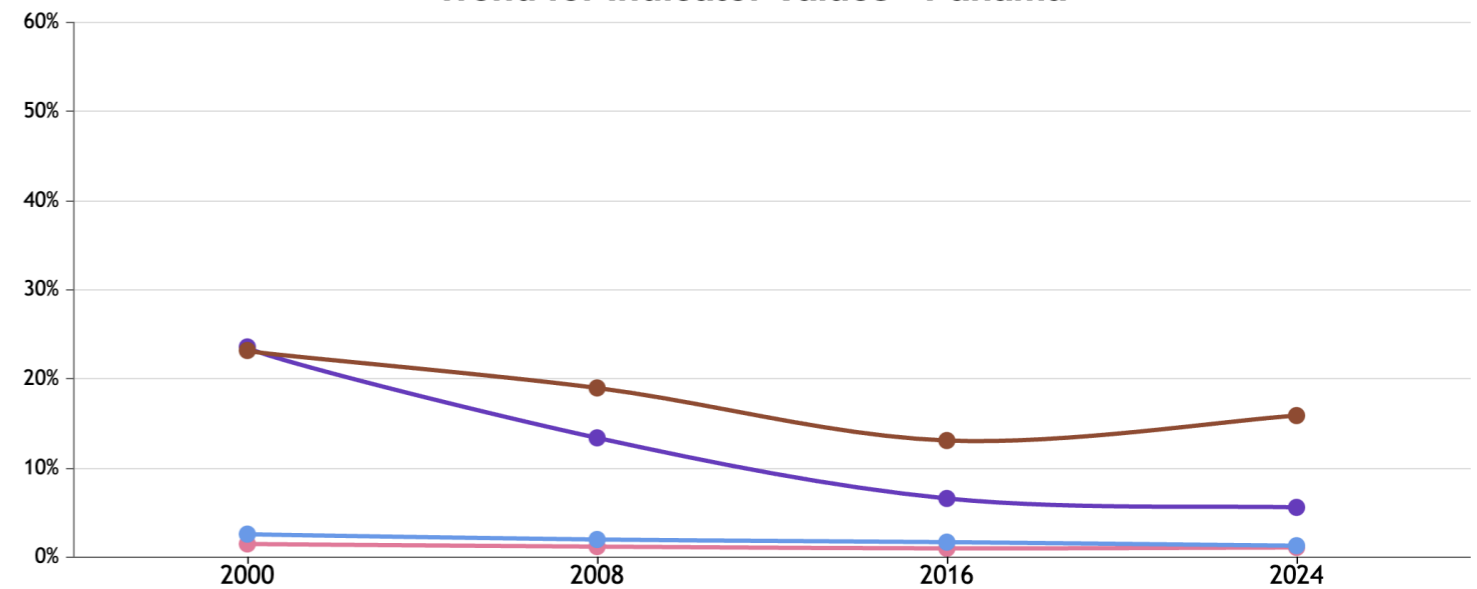

GLOBAL HUNGER INDEX 2024: PANAMA

In the 2024 Global Hunger Index, Panama ranks **43rd** out of the 127 countries with sufficient data to calculate 2024 GHI scores. With a score of **8.0**, Panama has a level of hunger that is *low*.

Panama's GHI Score is based on the values of four component indicators:

very high high medium low very low

GLOBAL HUNGER INDEX 2024: PANAMA

GHI Score Trend for Panama

NOTE: Data for GHI scores are from 1998–2002 (2000), 2006–2010 (2008), 2014–2018 (2016), and 2019–2023 (2024).

Trend for Indicator Values - Panama

Undernourishment (% of population) Child wasting (% of children under five years old) Child stunting (% of children under five years old) Child mortality (% of children under five years old)

NOTE: Data for child stunting and child wasting are from 1998–2002 (2000), 2006–2010 (2008), 2014–2018 (2016), and 2019–2023 (2024). Data for undernourishment are from 2000–2002 (2000), 2007–2009 (2008), 2015–2017 (2016), and 2021–2023 (2024). Data for child mortality are from 2000, 2008, 2016, and 2022 (2024).