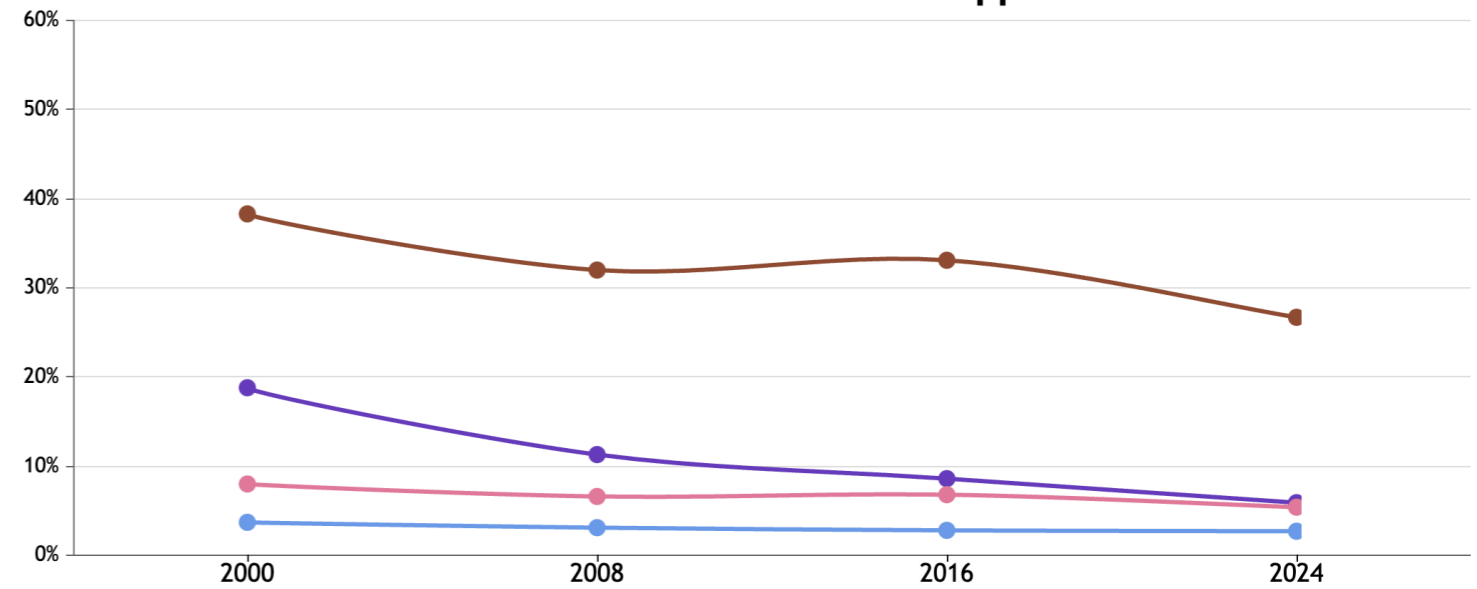

# GLOBAL HUNGER INDEX 2024: PHILIPPINES

# GLOBAL HUNGER INDEX 2024: PHILIPPINES

In the 2024 Global Hunger Index, Philippines ranks **67<sup>th</sup>** out of the 127 countries with sufficient data to calculate 2024 GHI scores. With a score of **14.4**, Philippines has a level of hunger that is *moderate*.

### GHI Score Trend for Philippines

NOTE: Data for GHI scores are from 1998–2002 (2000), 2006–2010 (2008), 2014–2018 (2016), and 2019–2023 (2024).

### Trend for Indicator Values - Philippines

Legend:  
 - Undernourishment (% of population)  
 - Child stunting (% of children under five years old)  
 - Child wasting (% of children under five years old)  
 - Child mortality (% of children under five years old)