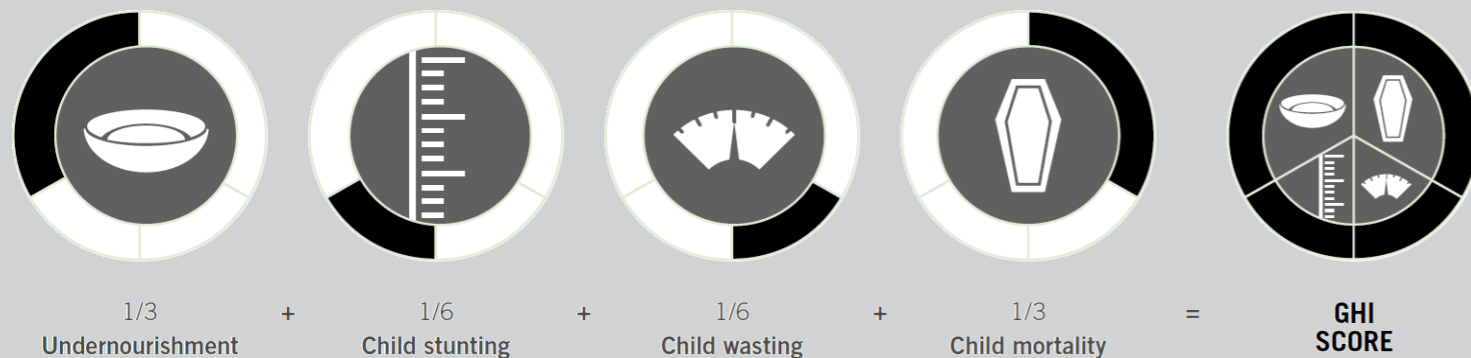

### Trend for Indicator Values - Philippines

Legend:  
 - Undernourishment (% of population)  
 - Child stunting (% of children under five years old)  
 - Child wasting (% of children under five years old)  
 - Child mortality (% of children under five years old)

Philippines' GHI Score is based on the values of four component indicators:

Legend for severity: very high (dark red), high (orange), medium (yellow), low (light green), very low (dark green)

NOTE: — = Data are not available or not presented. See [Table A.3](#) for provisional designations of the severity of hunger for some countries with incomplete data. \*GHI estimates.