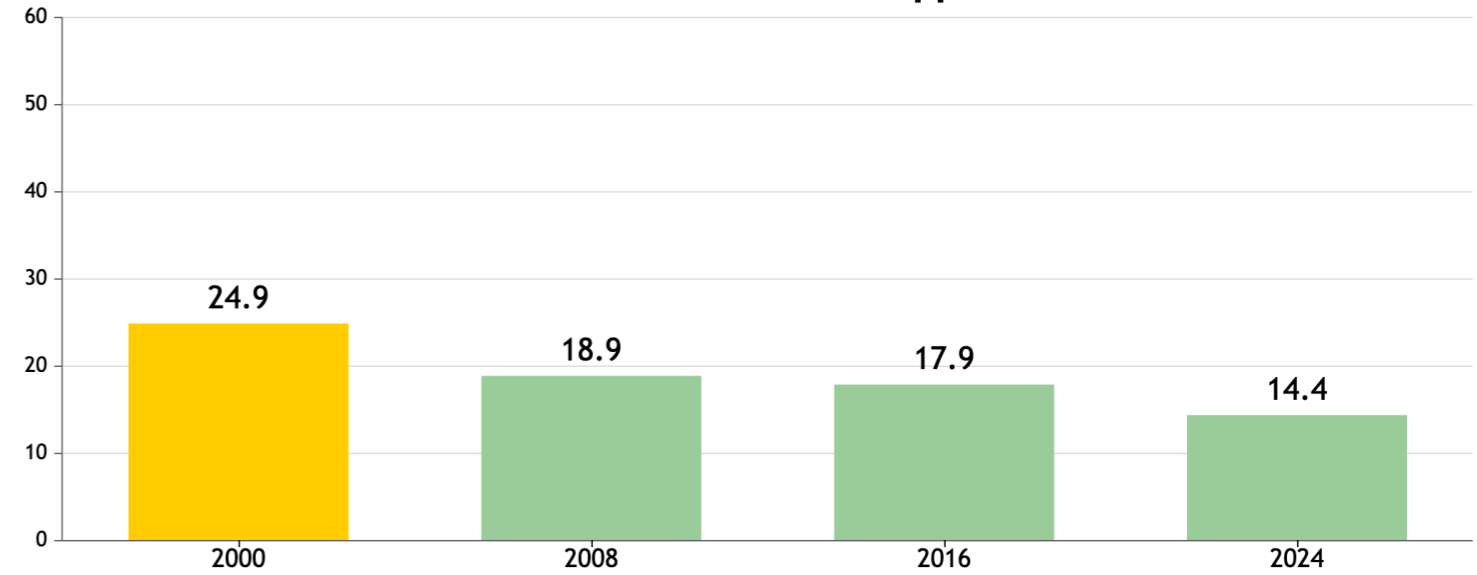

# GLOBAL HUNGER INDEX 2024: PHILIPPINES

# GLOBAL HUNGER INDEX 2024: PHILIPPINES

In the 2024 Global Hunger Index, Philippines ranks **67<sup>th</sup>** out of the 127 countries with sufficient data to calculate 2024 GHI scores. With a score of **14.4**, Philippines has a level of hunger that is *moderate*.

### GHI Score Trend for Philippines

NOTE: Data for GHI scores are from 1998–2002 (2000), 2006–2010 (2008), 2014–2018 (2016), and 2019–2023 (2024).

### Trend for Indicator Values - Philippines

Legend:  
 - Undernourishment (% of population)  
 - Child stunting (% of children under five years old)  
 - Child wasting (% of children under five years old)  
 - Child mortality (% of children under five years old)