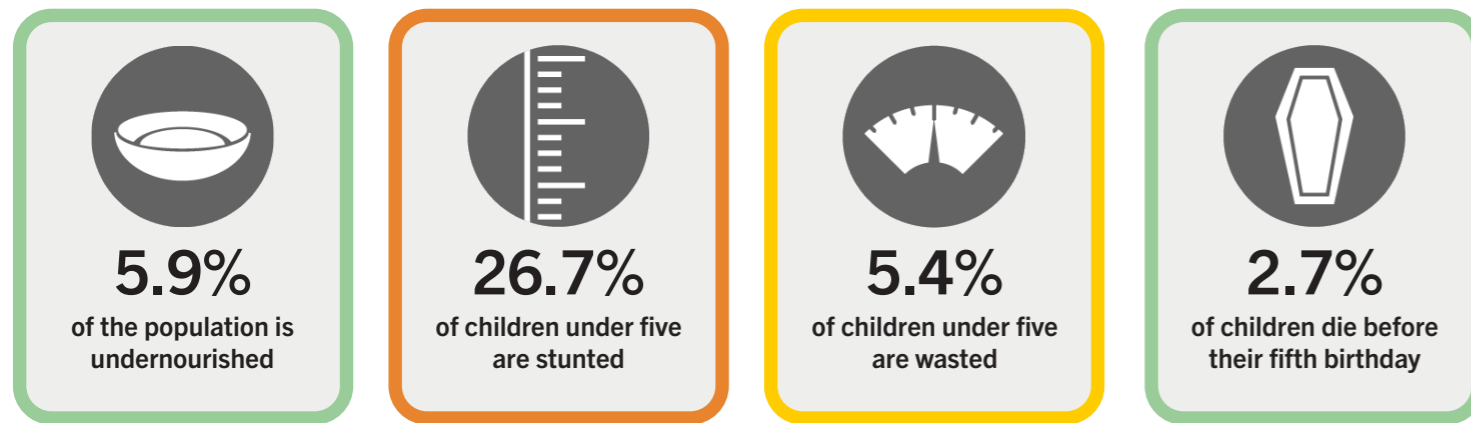

# GLOBAL HUNGER INDEX 2024: PHILIPPINES

In the 2024 Global Hunger Index, Philippines ranks **67<sup>th</sup>** out of the 127 countries with sufficient data to calculate 2024 GHI scores. With a score of **14.4**, Philippines has a level of hunger that is *moderate*.

### GHI Score Trend for Philippines

NOTE: Data for GHI scores are from 1998–2002 (2000), 2006–2010 (2008), 2014–2018 (2016), and 2019–2023 (2024).

### Trend for Indicator Values - Philippines

Legend:  
 - Undernourishment (% of population)  
 - Child stunting (% of children under five years old)  
 - Child wasting (% of children under five years old)  
 - Child mortality (% of children under five years old)

Philippines' GHI Score is based on the values of four component indicators:

Legend for severity: very high (dark red), high (orange), medium (yellow), low (light green), very low (dark green)

NOTE: — = Data are not available or not presented. See [Table A.3](#) for provisional designations of the severity of hunger for some countries with incomplete data. \*GHI estimates.