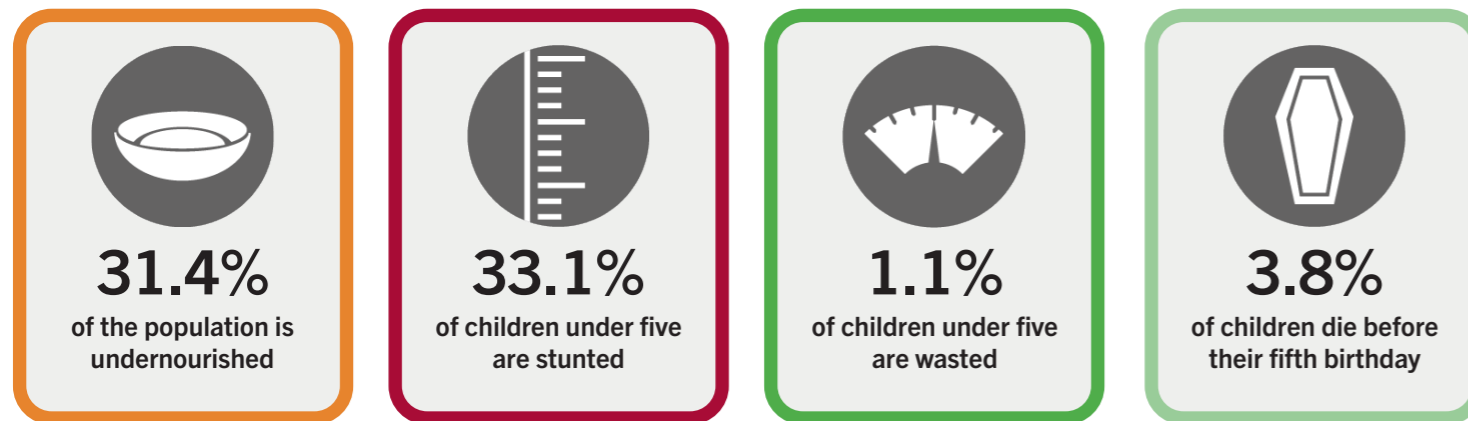

very high high medium low very low