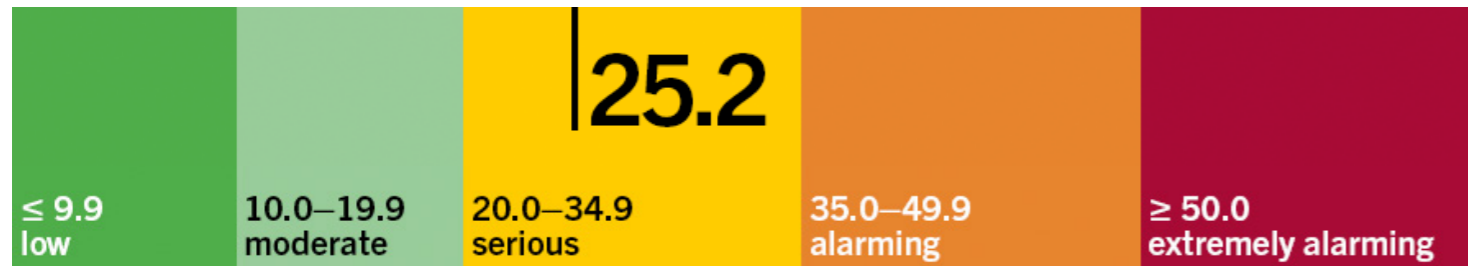

GLOBAL HUNGER INDEX 2024: RWANDA

GLOBAL HUNGER INDEX 2024: RWANDA

In the 2024 Global Hunger Index, Rwanda ranks **101st** out of the 127 countries with sufficient data to calculate 2024 GHI scores. With a score of **25.2**, Rwanda has a level of hunger that is *serious*.