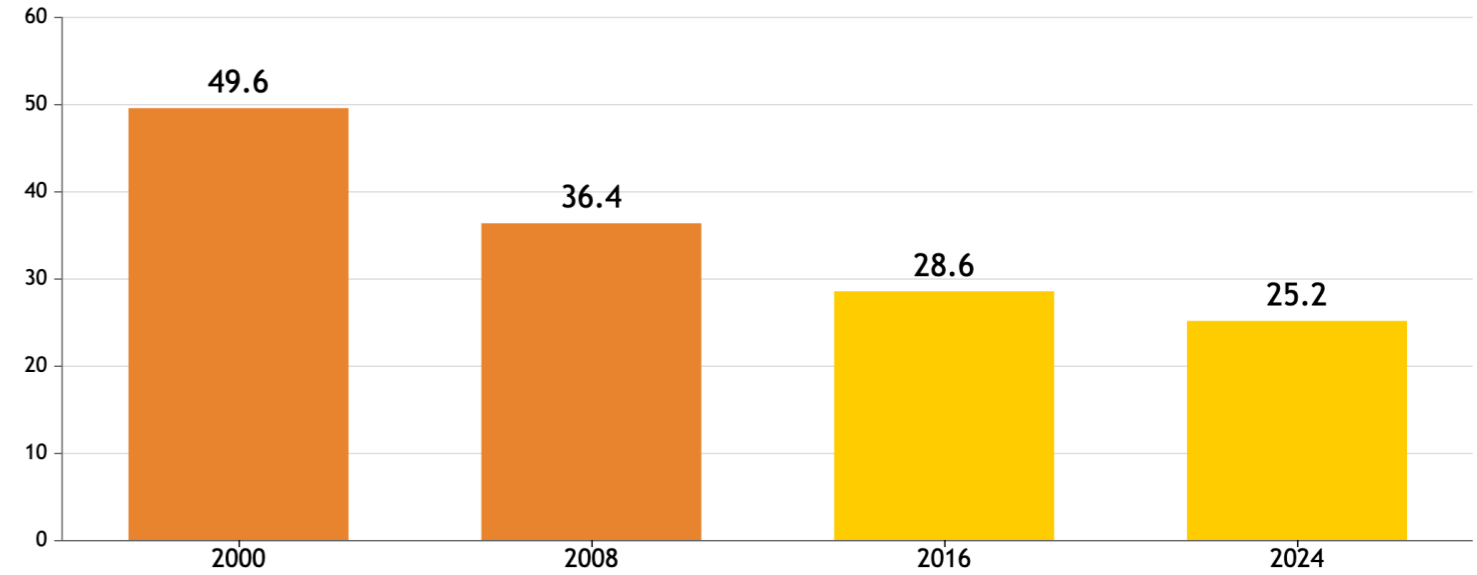

GLOBAL HUNGER INDEX 2024: RWANDA

GLOBAL HUNGER INDEX 2024: RWANDA

In the 2024 Global Hunger Index, Rwanda ranks **101st** out of the 127 countries with sufficient data to calculate 2024 GHI scores. With a score of **25.2**, Rwanda has a level of hunger that is *serious*.

Rwanda's GHI Score is based on the values of four component indicators:

very high high medium low very low

GHI Score Trend for Rwanda

NOTE: Data for GHI scores are from 1998–2002 (2000), 2006–2010 (2008), 2014–2018 (2016), and 2019–2023 (2024).

Trend for Indicator Values - Rwanda

Undernourishment (% of population) Child wasting (% of children under five years old) Child stunting (% of children under five years old) Child mortality (% of children under five years old)

NOTE: Data for child stunting and child wasting are from 1998–2002 (2000), 2006–2010 (2008), 2014–2018 (2016), and 2019–2023 (2024). Data for undernourishment are from 2000–2002 (2000), 2007–2009 (2008), 2015–2017 (2016), and 2021–2023 (2024). Data for child mortality are from 2000, 2008, 2016, and 2022 (2024).