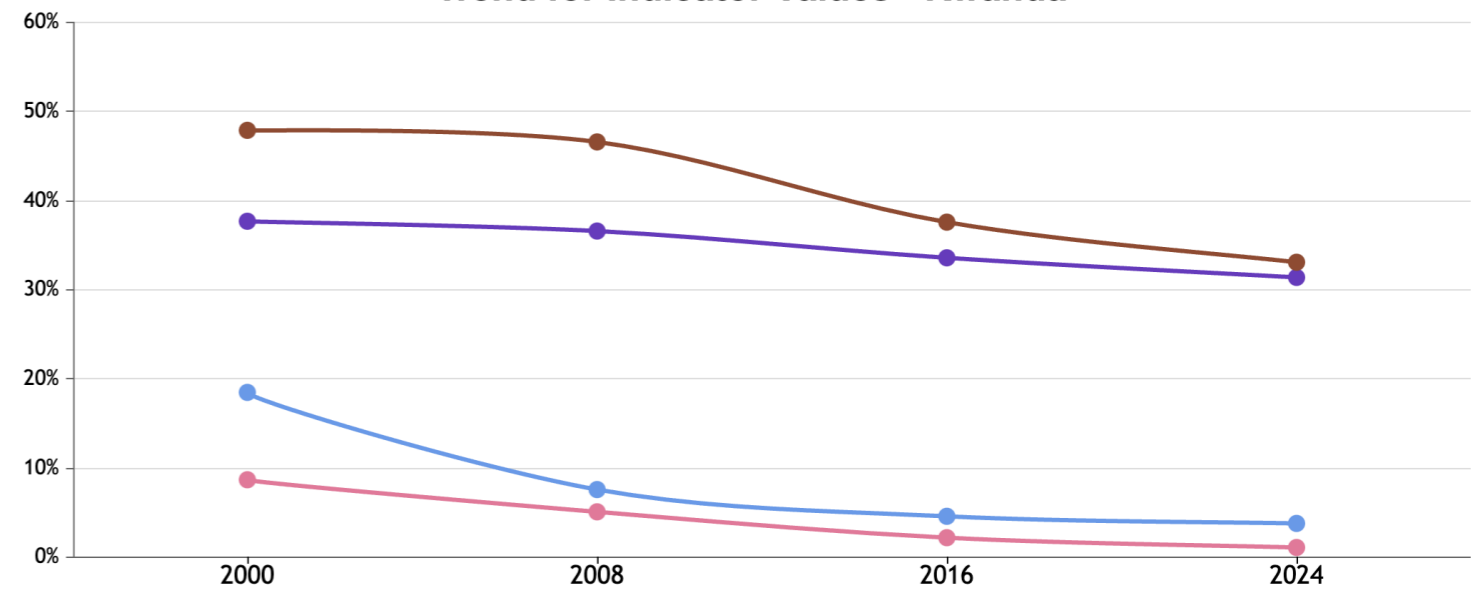

GLOBAL HUNGER INDEX 2024: RWANDA

GLOBAL HUNGER INDEX 2024: RWANDA

In the 2024 Global Hunger Index, Rwanda ranks **101st** out of the 127 countries with sufficient data to calculate 2024 GHI scores. With a score of **25.2**, Rwanda has a level of hunger that is *serious*.

Rwanda's GHI Score is based on the values of four component indicators:

very high high medium low very low

GHI Score Trend for Rwanda

NOTE: Data for GHI scores are from 1998–2002 (2000), 2006–2010 (2008), 2014–2018 (2016), and 2019–2023 (2024).

Trend for Indicator Values - Rwanda

Undernourishment (% of population) Child wasting (% of children under five years old) Child stunting (% of children under five years old) Child mortality (% of children under five years old)

NOTE: Data for child stunting and child wasting are from 1998–2002 (2000), 2006–2010 (2008), 2014–2018 (2016), and 2019–2023 (2024). Data for undernourishment are from 2000–2002 (2000), 2007–2009 (2008), 2015–2017 (2016), and 2021–2023 (2024). Data for child mortality are from 2000, 2008, 2016, and 2022 (2024).