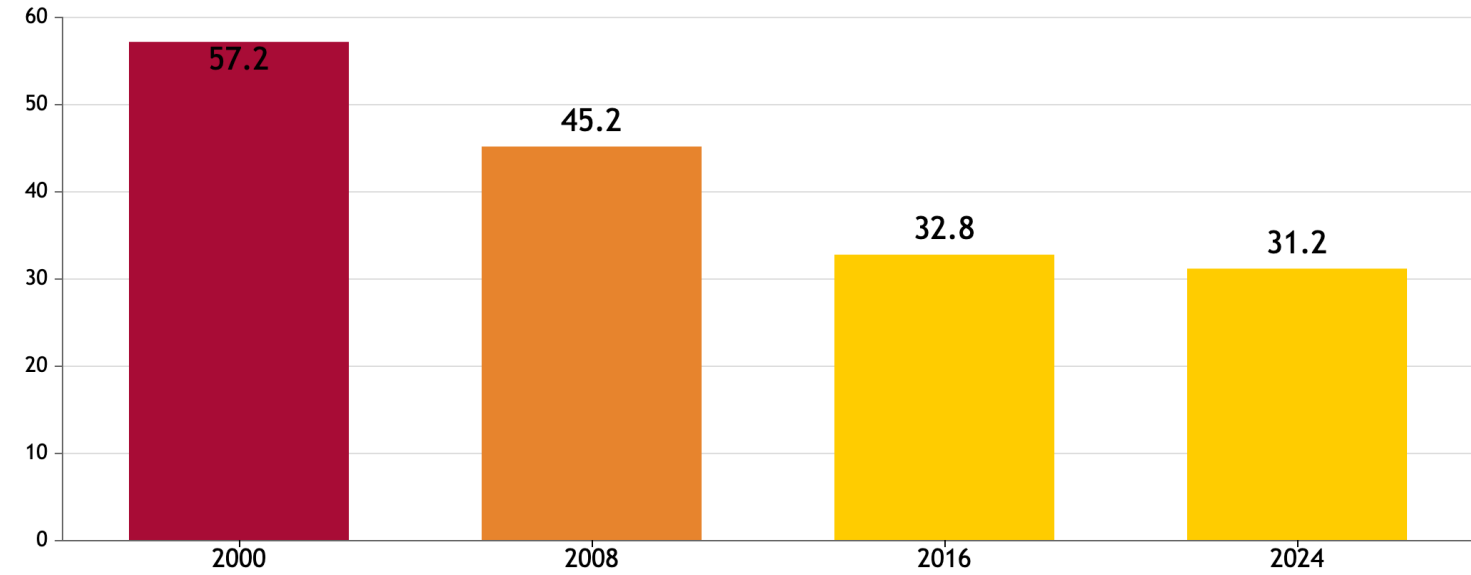

GLOBAL HUNGER INDEX 2024: SIERRA LEONE

GLOBAL HUNGER INDEX 2024: SIERRA LEONE

In the 2024 Global Hunger Index, Sierra Leone ranks **117th** out of the 127 countries with sufficient data to calculate 2024 GHI scores. With a score of **31.2**, Sierra Leone has a level of hunger that is *serious*.

Sierra Leone's GHI Score is based on the values of four component indicators:

very high high medium low very low

NOTE: — = Data are not available or not presented. See [Table A.3](#) for provisional designations of the severity of hunger for some countries with incomplete data. *GHI estimates.

NOTE: See [Methodology](#) for the formula for calculating GHI scores and the sources from which the data are compiled.

GHI Score Trend for Sierra Leone

NOTE: Data for GHI scores are from 1998–2002 (2000), 2006–2010 (2008), 2014–2018 (2016), and 2019–2023 (2024).

NOTE: Data for child stunting and child wasting are from 1998–2002 (2000), 2006–2010 (2008), 2014–2018 (2016), and 2019–2023 (2024). Data for undernourishment are from 2000–2002 (2000), 2007–2009 (2008), 2015–2017 (2016), and 2021–2023 (2024). Data for child mortality are from 2000, 2008, 2016, and 2022 (2024).