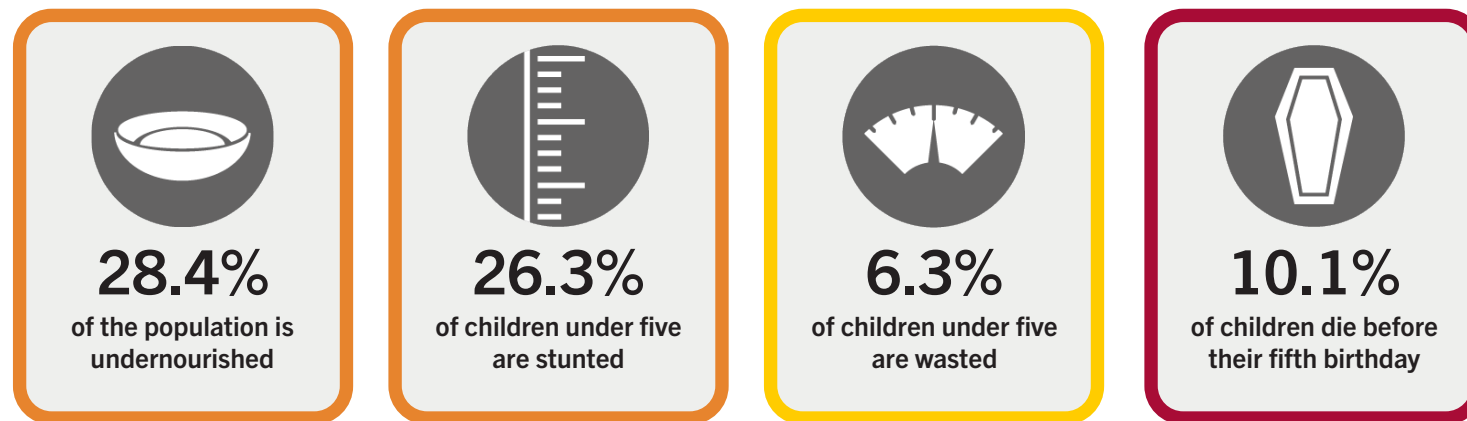

GLOBAL HUNGER INDEX 2024: SIERRA LEONE

GLOBAL HUNGER INDEX 2024: SIERRA LEONE

In the 2024 Global Hunger Index, Sierra Leone ranks **117th** out of the 127 countries with sufficient data to calculate 2024 GHI scores. With a score of **31.2**, Sierra Leone has a level of hunger that is *serious*.

Sierra Leone's GHI Score is based on the values of four component indicators:

very high high medium low very low

NOTE: — = Data are not available or not presented. See [Table A.3](#) for provisional designations of the severity of hunger for some countries with incomplete data. *GHI estimates.

NOTE: Data for child stunting and child wasting are from 1998–2002 (2000), 2006–2010 (2008), 2014–2018 (2016), and 2019–2023 (2024). Data for undernourishment are from 2000–2002 (2000), 2007–2009 (2008), 2015–2017 (2016), and 2021–2023 (2024). Data for child mortality are from 2000, 2008, 2016, and 2022 (2024).