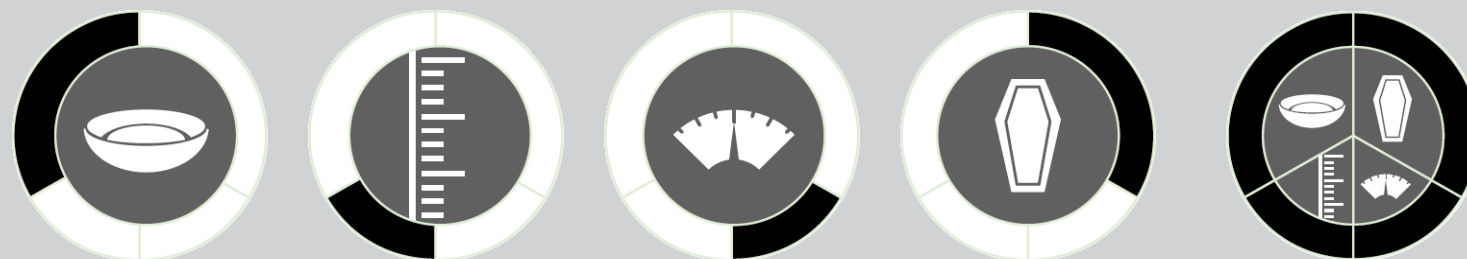

GLOBAL HUNGER INDEX 2024: SIERRA LEONE

GLOBAL HUNGER INDEX 2024: SIERRA LEONE

In the 2024 Global Hunger Index, Sierra Leone ranks **117th** out of the 127 countries with sufficient data to calculate 2024 GHI scores. With a score of **31.2**, Sierra Leone has a level of hunger that is *serious*.

Sierra Leone's GHI Score is based on the values of four component indicators:

very high high medium low very low

NOTE: — = Data are not available or not presented. See [Table A.3](#) for provisional designations of the severity of hunger for some countries with incomplete data. *GHI estimates.