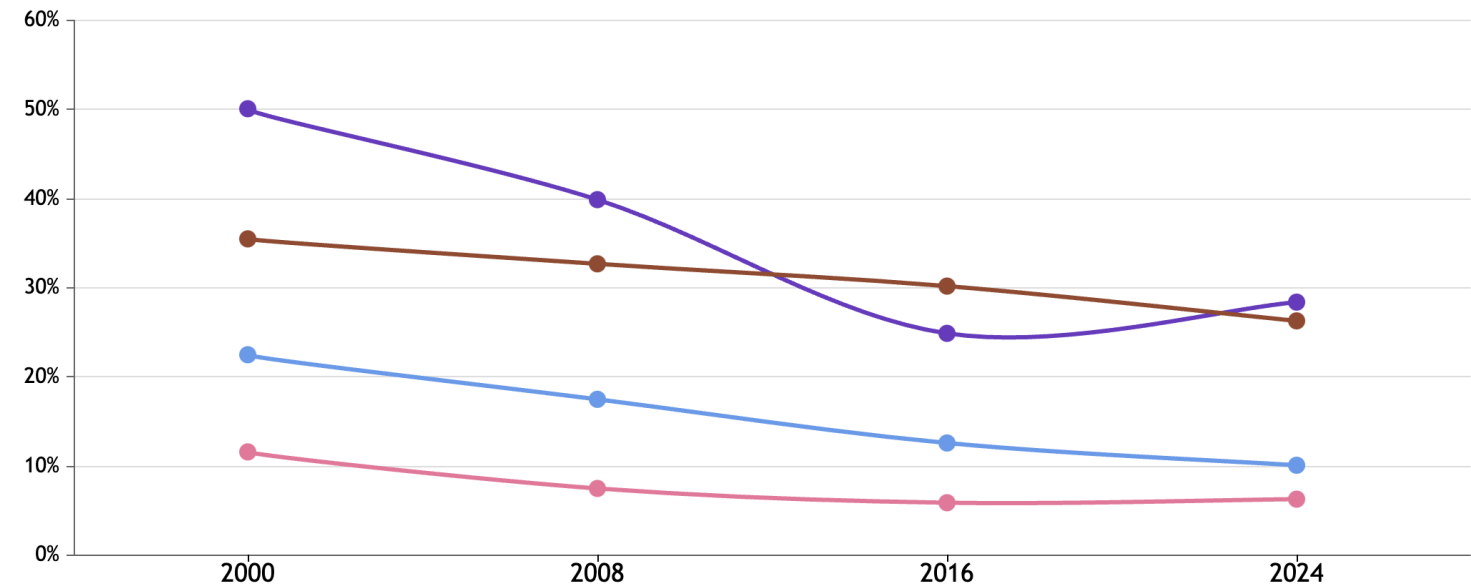

Trend for Indicator Values - Sierra Leone

Undernourishment (% of population) Child wasting (% of children under five years old)
Child stunting (% of children under five years old) Child mortality (% of children under five years old)

NOTE: Data for child stunting and child wasting are from 1998–2002 (2000), 2006–2010 (2008), 2014–2018 (2016), and 2019–2023 (2024). Data for undernourishment are from 2000–2002 (2000), 2007–2009 (2008), 2015–2017 (2016), and 2021–2023 (2024). Data for child mortality are from 2000, 2008, 2016, and 2022 (2024).

The Global Hunger Index is a peer-reviewed annual report, jointly published by Concern Worldwide and Welthungerhilfe, designed to comprehensively measure and track hunger at the global, regional, and country levels. This country profile is based on data and information from the 2024 Global Hunger Index. The boundaries and names shown and the designations used on maps on this page do not imply official endorsement or acceptance by Welthungerhilfe (WHH) or Concern Worldwide.

For more information please see the 2024 Global Hunger Index at www.globalhungerindex.org

Publication date: October 2024