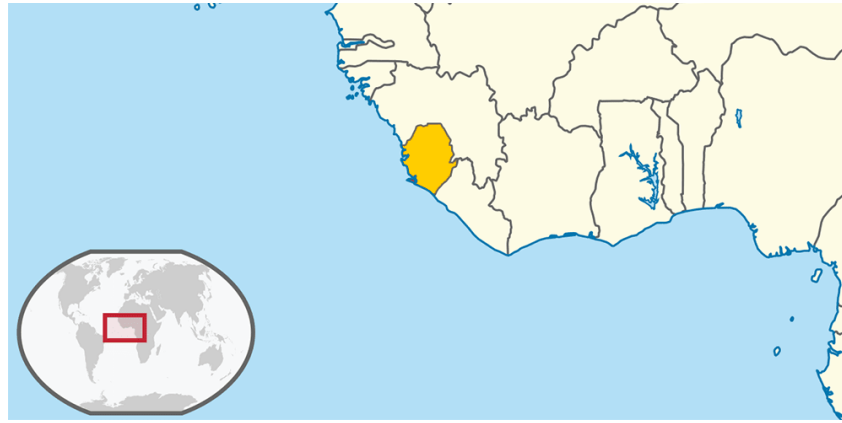

GLOBAL HUNGER INDEX 2024: SIERRA LEONE

GLOBAL HUNGER INDEX 2024: SIERRA LEONE

In the 2024 Global Hunger Index, Sierra Leone ranks **117th** out of the 127 countries with sufficient data to calculate 2024 GHI scores. With a score of **31.2**, Sierra Leone has a level of hunger that is *serious*.

Sierra Leone's GHI Score is based on the values of four component indicators:

very high high medium low very low

NOTE: — = Data are not available or not presented. See [Table A.3](#) for provisional designations of the severity of hunger for some countries with incomplete data. *GHI estimates.

The Global Hunger Index is a peer-reviewed annual report, jointly published by Concern Worldwide and Welthungerhilfe, designed to comprehensively measure and track hunger at the global, regional, and country levels. This country profile is based on data and information from the 2024 Global Hunger Index. The boundaries and names shown and the designations used on maps on this page do not imply official endorsement or acceptance by Welthungerhilfe (WHH) or Concern Worldwide.