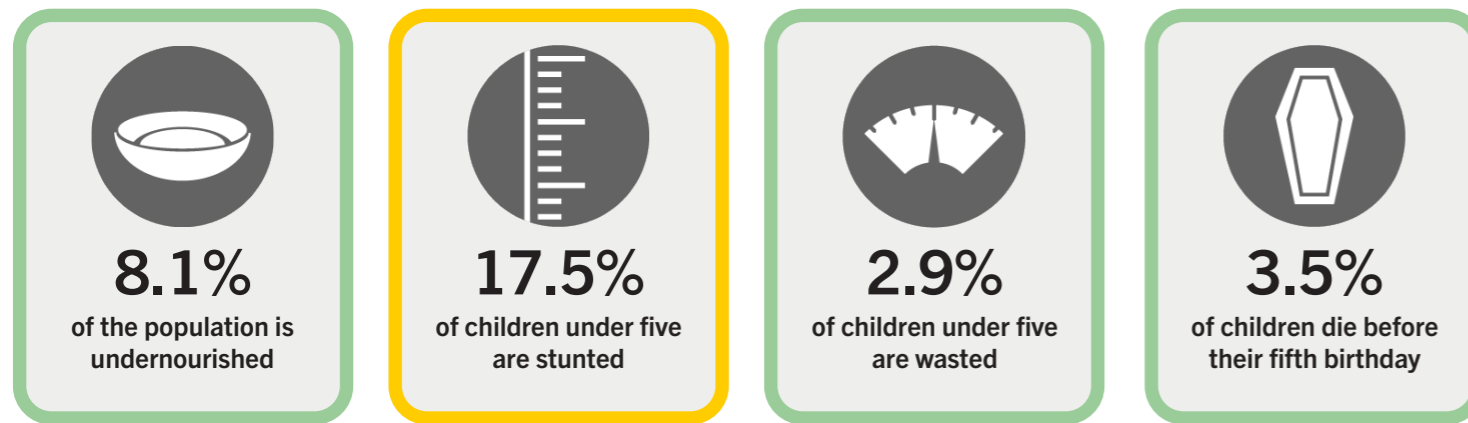

GLOBAL HUNGER INDEX 2024: SOUTH AFRICA

GLOBAL HUNGER INDEX 2024: SOUTH AFRICA

In the 2024 Global Hunger Index, South Africa ranks **60th** out of the 127 countries with sufficient data to calculate 2024 GHI scores. With a score of **12.5**, South Africa has a level of hunger that is *moderate*.

South Africa's GHI Score is based on the values of four component indicators:

very high high medium low very low

GHI Score Trend for South Africa

NOTE: Data for GHI scores are from 1998–2002 (2000), 2006–2010 (2008), 2014–2018 (2016), and 2019–2023 (2024).

Trend for Indicator Values - South Africa

Undernourishment (% of population) Child wasting (% of children under five years old) Child stunting (% of children under five years old) Child mortality (% of children under five years old)

NOTE: — = Data are not available or not presented. See [Table A.3](#) for provisional designations of the severity of hunger for some countries with incomplete data. *GHI estimates.

NOTE: Data for child stunting and child wasting are from 1998–2002 (2000), 2006–2010 (2008), 2014–2018 (2016), and 2019–2023 (2024). Data for undernourishment are from 2000–2002 (2000), 2007–2009 (2008), 2015–2017 (2016), and 2021–2023 (2024). Data for child mortality are from 2000, 2008, 2016, and 2022 (2024).