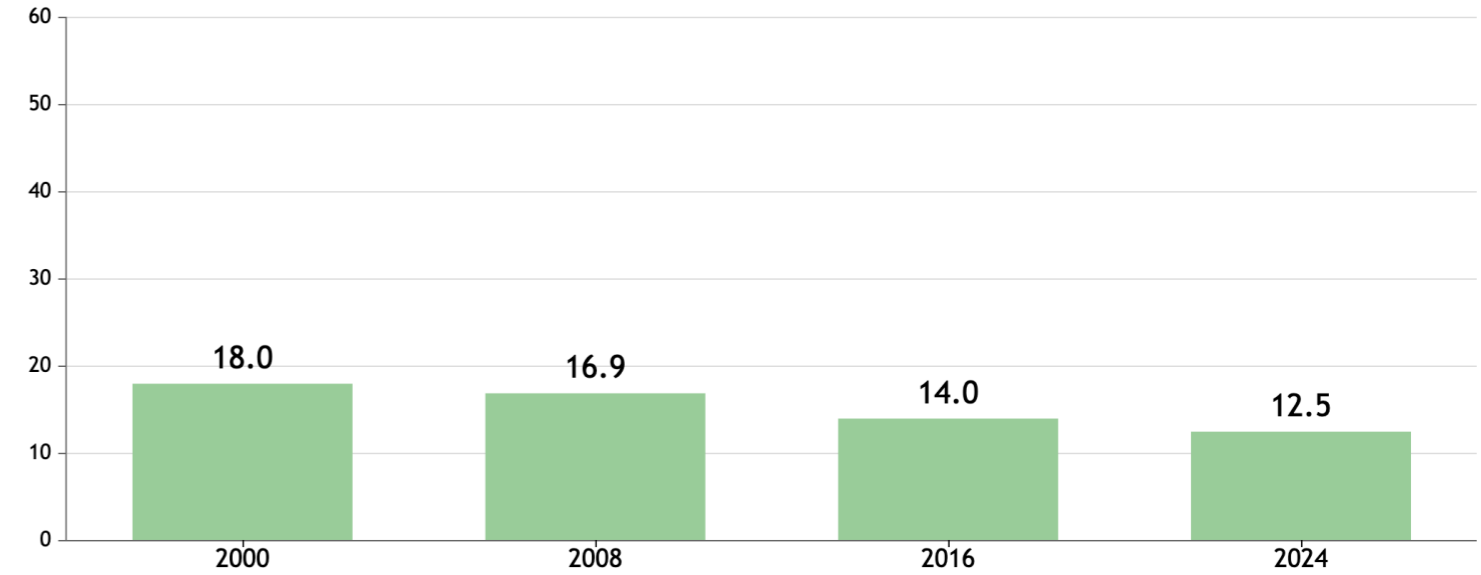

GLOBAL HUNGER INDEX 2024: SOUTH AFRICA

GLOBAL HUNGER INDEX 2024: SOUTH AFRICA

In the 2024 Global Hunger Index, South Africa ranks **60th** out of the 127 countries with sufficient data to calculate 2024 GHI scores. With a score of **12.5**, South Africa has a level of hunger that is *moderate*.

South Africa's GHI Score is based on the values of four component indicators:

very high high medium low very low

GHI Score Trend for South Africa

NOTE: Data for GHI scores are from 1998–2002 (2000), 2006–2010 (2008), 2014–2018 (2016), and 2019–2023 (2024).

Trend for Indicator Values - South Africa

Undernourishment (% of population) Child wasting (% of children under five years old) Child stunting (% of children under five years old) Child mortality (% of children under five years old)

NOTE: — = Data are not available or not presented. See [Table A.3](#) for provisional designations of the severity of hunger for some countries with incomplete data. *GHI estimates.

NOTE: Data for child stunting and child wasting are from 1998–2002 (2000), 2006–2010 (2008), 2014–2018 (2016), and 2019–2023 (2024). Data for undernourishment are from 2000–2002 (2000), 2007–2009 (2008), 2015–2017 (2016), and 2021–2023 (2024). Data for child mortality are from 2000, 2008, 2016, and 2022 (2024).