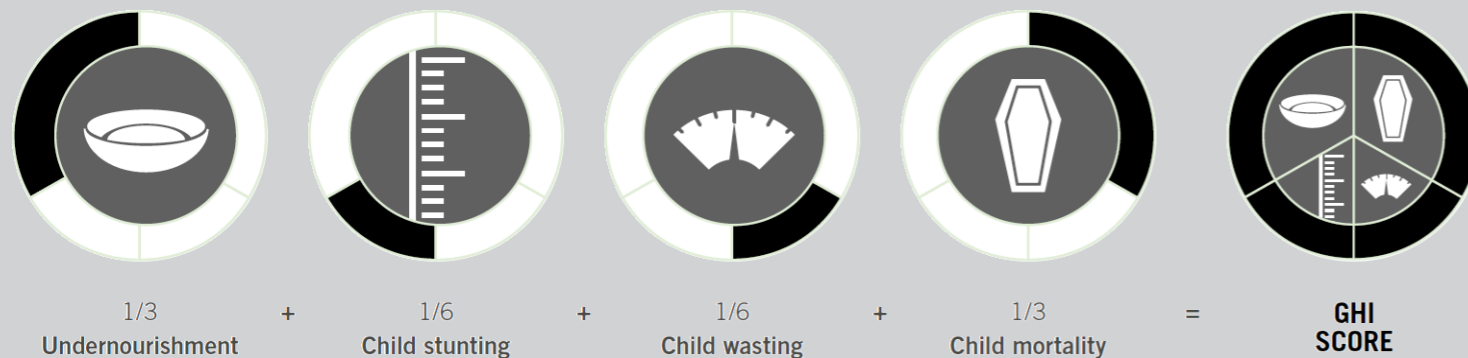

GLOBAL HUNGER INDEX 2024: SOUTH AFRICA

GLOBAL HUNGER INDEX 2024: SOUTH AFRICA

In the 2024 Global Hunger Index, South Africa ranks **60th** out of the 127 countries with sufficient data to calculate 2024 GHI scores. With a score of **12.5**, South Africa has a level of hunger that is *moderate*.

South Africa's GHI Score is based on the values of four component indicators:

very high high medium low very low

GHI Score Trend for South Africa

NOTE: Data for GHI scores are from 1998–2002 (2000), 2006–2010 (2008), 2014–2018 (2016), and 2019–2023 (2024).

Trend for Indicator Values - South Africa

Undernourishment (% of population) Child wasting (% of children under five years old) Child stunting (% of children under five years old) Child mortality (% of children under five years old)

NOTE: — = Data are not available or not presented. See [Table A.3](#) for provisional designations of the severity of hunger for some countries with incomplete data. *GHI estimates.

NOTE: Data for child stunting and child wasting are from 1998–2002 (2000), 2006–2010 (2008), 2014–2018 (2016), and 2019–2023 (2024). Data for undernourishment are from 2000–2002 (2000), 2007–2009 (2008), 2015–2017 (2016), and 2021–2023 (2024). Data for child mortality are from 2000, 2008, 2016, and 2022 (2024).