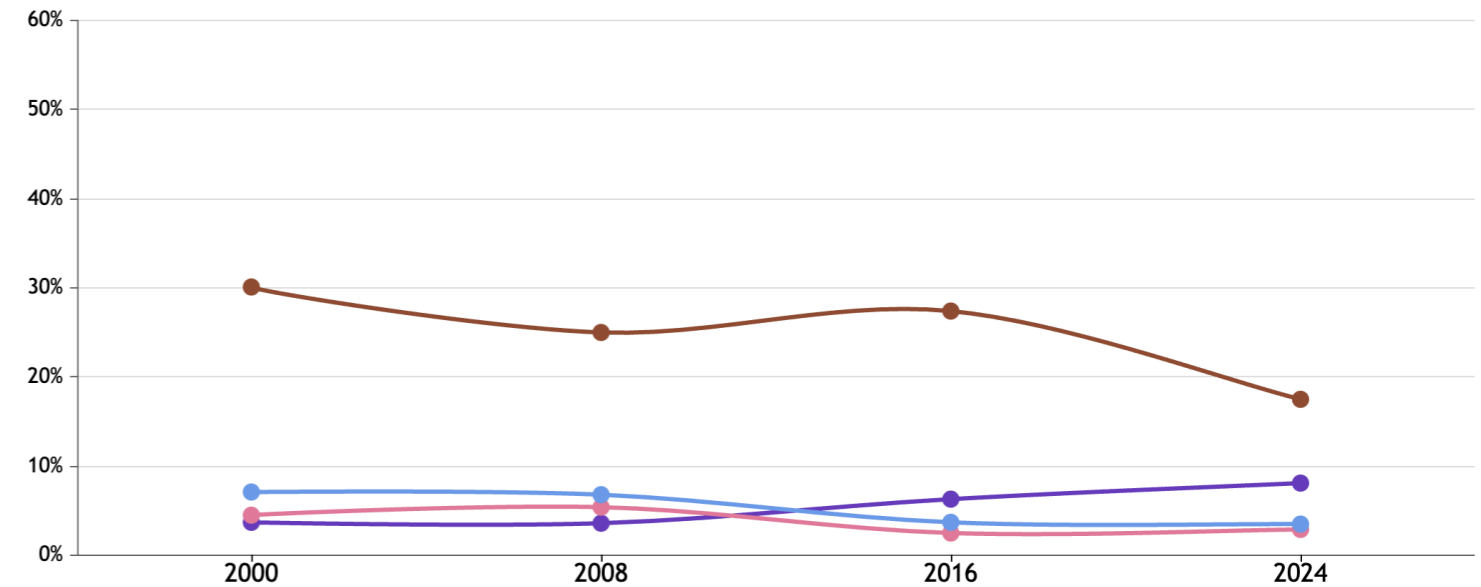

GLOBAL HUNGER INDEX 2024: SOUTH AFRICA

GLOBAL HUNGER INDEX 2024: SOUTH AFRICA

In the 2024 Global Hunger Index, South Africa ranks **60th** out of the 127 countries with sufficient data to calculate 2024 GHI scores. With a score of **12.5**, South Africa has a level of hunger that is *moderate*.

South Africa's GHI Score is based on the values of four component indicators:

very high high medium low very low

GHI Score Trend for South Africa

NOTE: Data for GHI scores are from 1998–2002 (2000), 2006–2010 (2008), 2014–2018 (2016), and 2019–2023 (2024).

Trend for Indicator Values - South Africa

Undernourishment (% of population) Child wasting (% of children under five years old) Child stunting (% of children under five years old) Child mortality (% of children under five years old)

NOTE: — = Data are not available or not presented. See [Table A.3](#) for provisional designations of the severity of hunger for some countries with incomplete data. *GHI estimates.

NOTE: Data for child stunting and child wasting are from 1998–2002 (2000), 2006–2010 (2008), 2014–2018 (2016), and 2019–2023 (2024). Data for undernourishment are from 2000–2002 (2000), 2007–2009 (2008), 2015–2017 (2016), and 2021–2023 (2024). Data for child mortality are from 2000, 2008, 2016, and 2022 (2024).