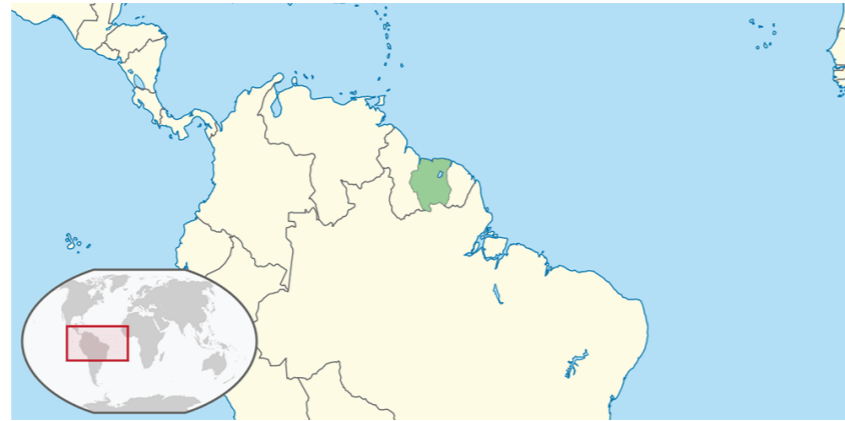

GLOBAL HUNGER INDEX 2024: SURINAME

GLOBAL HUNGER INDEX 2024: SURINAME

In the 2024 Global Hunger Index, Suriname ranks **55th** out of the 127 countries with sufficient data to calculate 2024 GHI scores. With a score of **10.9**, Suriname has a level of hunger that is *moderate*.

Suriname's GHI Score is based on the values of four component indicators:

Legend for indicator severity:
 - very high (dark red)
 - high (orange)
 - medium (yellow)
 - low (light green)
 - very low (dark green)

The Global Hunger Index is a peer-reviewed annual report, jointly published by Concern Worldwide and Welthungerhilfe, designed to comprehensively measure and track hunger at the global, regional, and country levels. This country profile is based on data and information from the 2024 Global Hunger Index. The boundaries and names shown and the designations used on maps on this page do not imply official endorsement or acceptance by Welthungerhilfe (WHH) or Concern Worldwide.