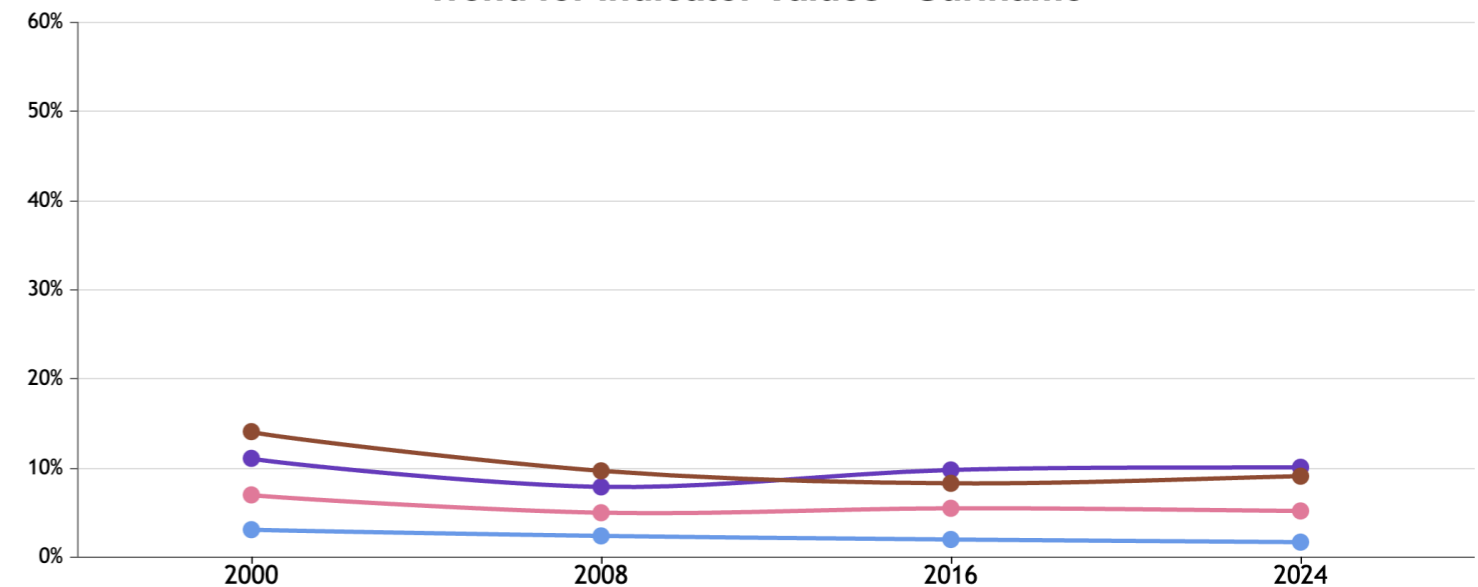

GLOBAL HUNGER INDEX 2024: SURINAME

GLOBAL HUNGER INDEX 2024: SURINAME

In the 2024 Global Hunger Index, Suriname ranks **55th** out of the 127 countries with sufficient data to calculate 2024 GHI scores. With a score of **10.9**, Suriname has a level of hunger that is *moderate*.

GHI Score Trend for Suriname

NOTE: Data for GHI scores are from 1998–2002 (2000), 2006–2010 (2008), 2014–2018 (2016), and 2019–2023 (2024).

Trend for Indicator Values - Suriname

Legend:
 - Undernourishment (% of population)
 - Child wasting (% of children under five years old)
 - Child stunting (% of children under five years old)
 - Child mortality (% of children under five years old)

Suriname's GHI Score is based on the values of four component indicators:

Legend for indicator severity:
 - very high (dark red)
 - high (orange)
 - medium (yellow)
 - low (light green)
 - very low (dark green)

NOTE: Data for child stunting and child wasting are from 1998–2002 (2000), 2006–2010 (2008), 2014–2018 (2016), and 2019–2023 (2024). Data for undernourishment are from 2000–2002 (2000), 2007–2009 (2008), 2015–2017 (2016), and 2021–2023 (2024). Data for child mortality are from 2000, 2008, 2016, and 2022 (2024).