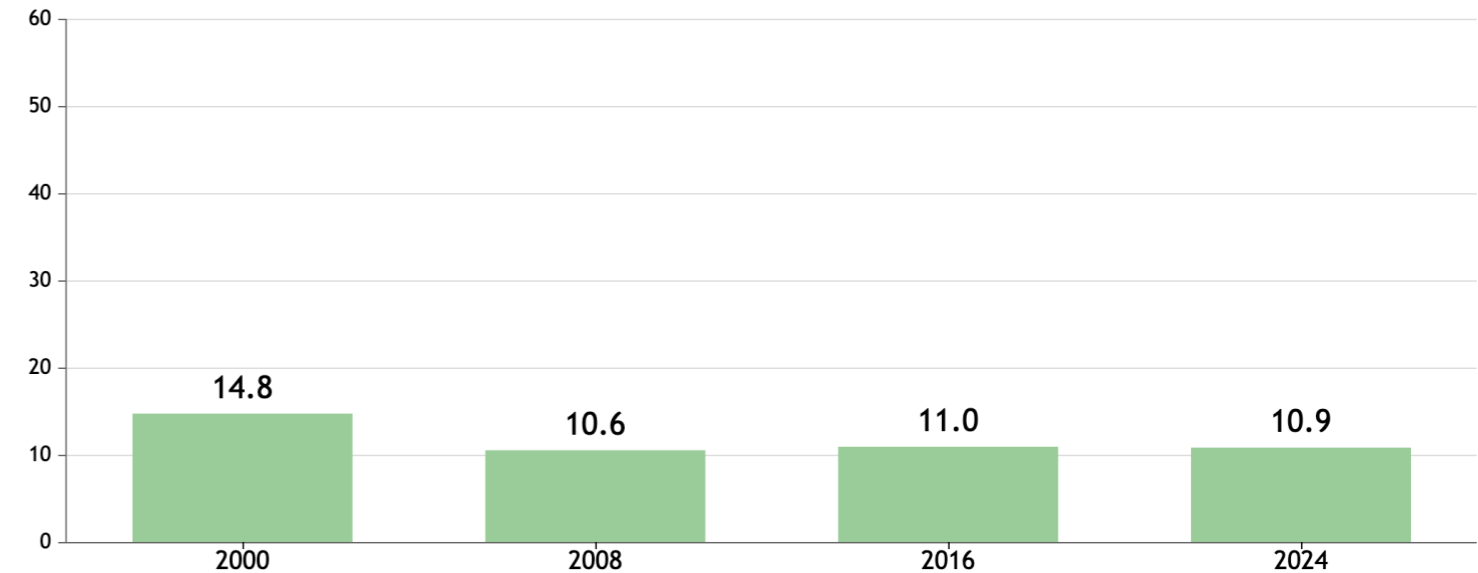

GLOBAL HUNGER INDEX 2024: SURINAME

GLOBAL HUNGER INDEX 2024: SURINAME

In the 2024 Global Hunger Index, Suriname ranks **55th** out of the 127 countries with sufficient data to calculate 2024 GHI scores. With a score of **10.9**, Suriname has a level of hunger that is *moderate*.

GHI Score Trend for Suriname

NOTE: Data for GHI scores are from 1998–2002 (2000), 2006–2010 (2008), 2014–2018 (2016), and 2019–2023 (2024).

Trend for Indicator Values - Suriname

Legend:
 - Undernourishment (% of population)
 - Child wasting (% of children under five years old)
 - Child stunting (% of children under five years old)
 - Child mortality (% of children under five years old)

Suriname's GHI Score is based on the values of four component indicators:

Legend for indicator severity:
 - very high (dark red)
 - high (orange)
 - medium (yellow)
 - low (light green)
 - very low (dark green)

NOTE: Data for child stunting and child wasting are from 1998–2002 (2000), 2006–2010 (2008), 2014–2018 (2016), and 2019–2023 (2024). Data for undernourishment are from 2000–2002 (2000), 2007–2009 (2008), 2015–2017 (2016), and 2021–2023 (2024). Data for child mortality are from 2000, 2008, 2016, and 2022 (2024).