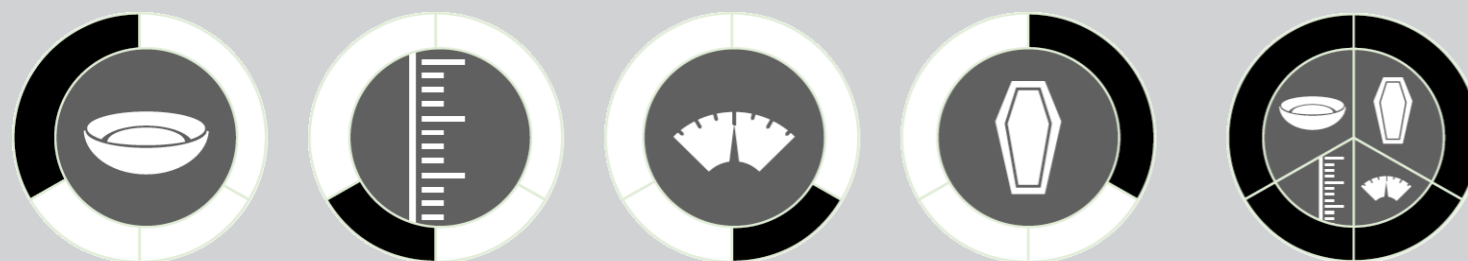

NOTE: See [Methodology](#) for the formula for calculating GHI scores and the sources from which the data are compiled.

NOTE: Data for child stunting and child wasting are from 1998–2002 (2000), 2006–2010 (2008), 2014–2018 (2016), and 2019–2023 (2024). Data for undernourishment are from 2000–2002 (2000), 2007–2009 (2008), 2015–2017 (2016), and 2021–2023 (2024). Data for child mortality are from 2000, 2008, 2016, and 2022 (2024).

The Global Hunger Index is a peer-reviewed annual report, jointly published by Concern Worldwide and Welthungerhilfe, designed to comprehensively measure and track hunger at the global, regional, and country levels. This country profile is based on data and information from the 2024 Global Hunger Index. The boundaries and names shown and the designations used on maps on this page do not imply official endorsement or acceptance by Welthungerhilfe (WHH) or Concern Worldwide.

For more information please see the 2024 Global Hunger Index at www.globalhungerindex.org

Publication date: October 2024