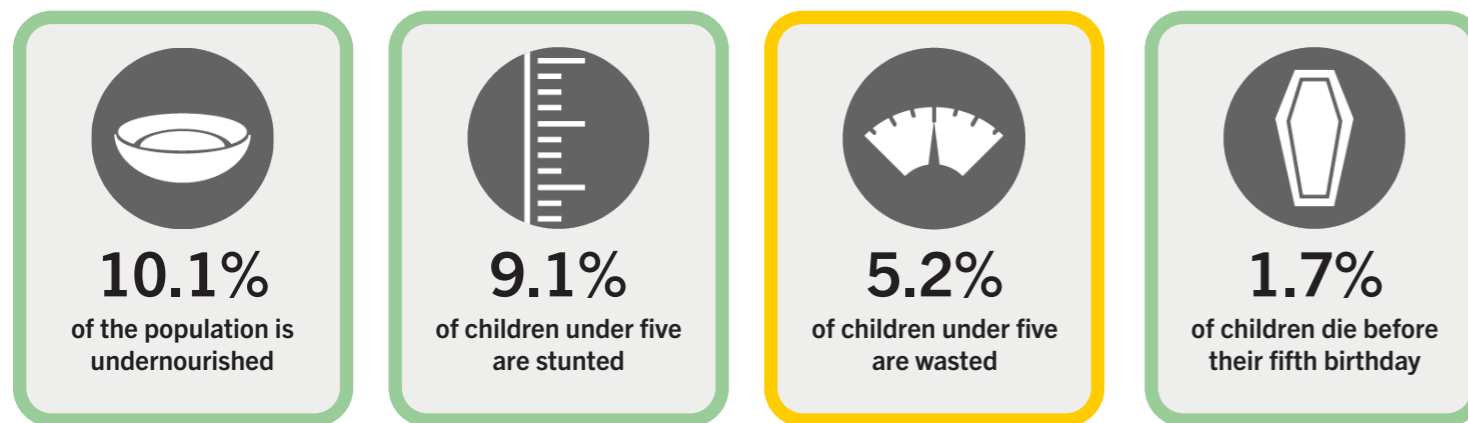

GLOBAL HUNGER INDEX 2024: SURINAME

GLOBAL HUNGER INDEX 2024: SURINAME

In the 2024 Global Hunger Index, Suriname ranks **55th** out of the 127 countries with sufficient data to calculate 2024 GHI scores. With a score of **10.9**, Suriname has a level of hunger that is *moderate*.

GHI Score Trend for Suriname

NOTE: Data for GHI scores are from 1998–2002 (2000), 2006–2010 (2008), 2014–2018 (2016), and 2019–2023 (2024).

Trend for Indicator Values - Suriname

Legend:
 - Undernourishment (% of population)
 - Child wasting (% of children under five years old)
 - Child stunting (% of children under five years old)
 - Child mortality (% of children under five years old)

Suriname's GHI Score is based on the values of four component indicators:

Legend for indicator severity:
 - very high (dark red)
 - high (orange)
 - medium (yellow)
 - low (light green)
 - very low (dark green)

NOTE: Data for child stunting and child wasting are from 1998–2002 (2000), 2006–2010 (2008), 2014–2018 (2016), and 2019–2023 (2024). Data for undernourishment are from 2000–2002 (2000), 2007–2009 (2008), 2015–2017 (2016), and 2021–2023 (2024). Data for child mortality are from 2000, 2008, 2016, and 2022 (2024).