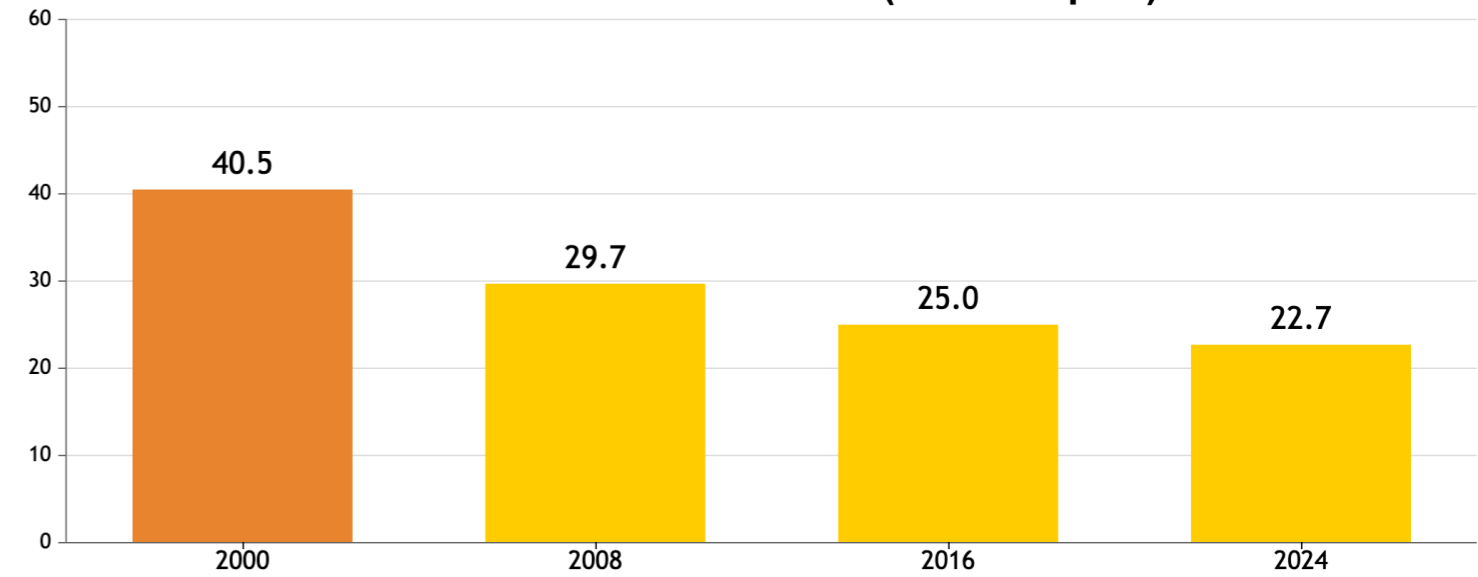

# GLOBAL HUNGER INDEX 2024: TANZANIA

# GLOBAL HUNGER INDEX 2024: TANZANIA

In the 2024 Global Hunger Index, Tanzania (United Rep. of) ranks **94<sup>th</sup>** out of the 127 countries with sufficient data to calculate 2024 GHI scores. With a score of **22.7**, Tanzania has a level of hunger that is *serious*.

### GHI Score Trend for Tanzania (United Rep. of)

NOTE: Data for GHI scores are from 1998–2002 (2000), 2006–2010 (2008), 2014–2018 (2016), and 2019–2023 (2024).

Tanzania's GHI Score is based on the values of four component indicators:

Legend: very high (dark red), high (orange), medium (yellow), low (light green), very low (dark green)