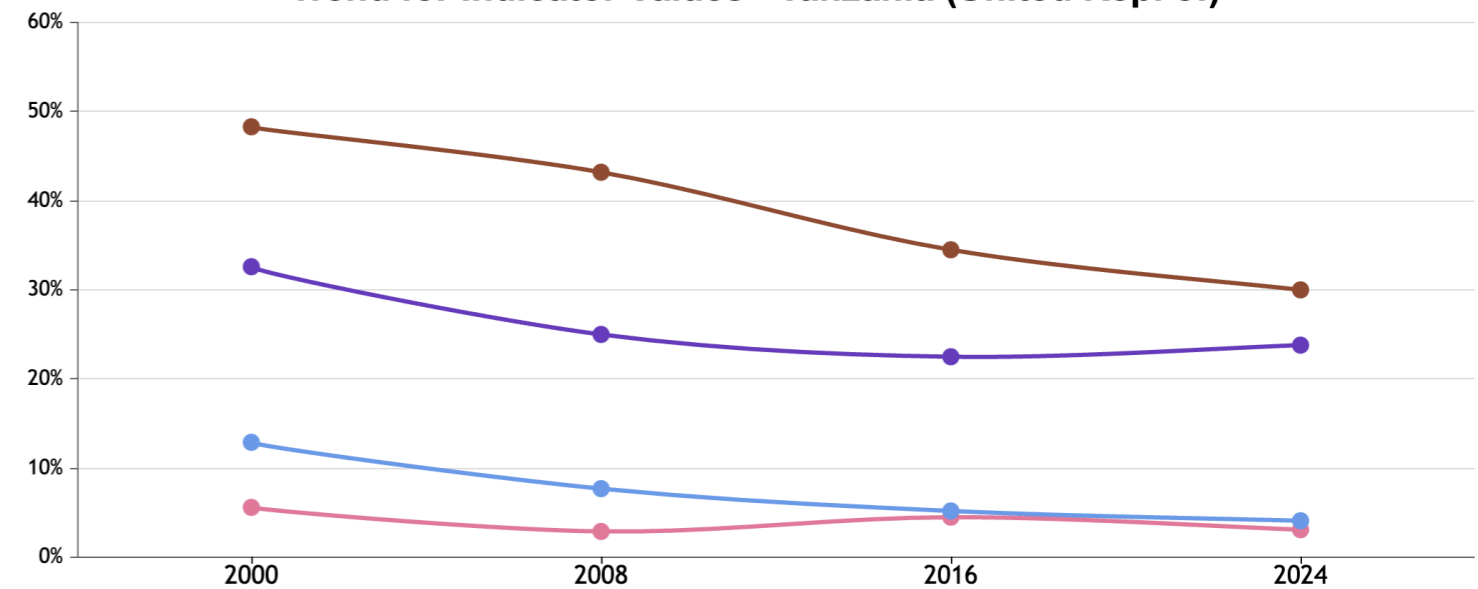

Legend: very high (dark red), high (orange), medium (yellow), low (light green), very low (dark green)

Trend for Indicator Values - Tanzania (United Rep. of)

Legend: Undernourishment (% of population) (purple), Child stunting (% of children under five years old) (brown), Child wasting (% of children under five years old) (pink), Child mortality (% of children under five years old) (blue)

NOTE: — = Data are not available or not presented. See [Table A.3](#) for provisional designations of the severity of hunger for some countries with incomplete data. *GHI estimates.

NOTE: Data for child stunting and child wasting are from 1998–2002 (2000), 2006–2010 (2008), 2014–2018 (2016), and 2019–2023 (2024). Data for undernourishment are from 2000–2002 (2000), 2007–2009 (2008), 2015–2017 (2016), and 2021–2023 (2024). Data for child mortality are from 2000, 2008, 2016, and 2022 (2024).