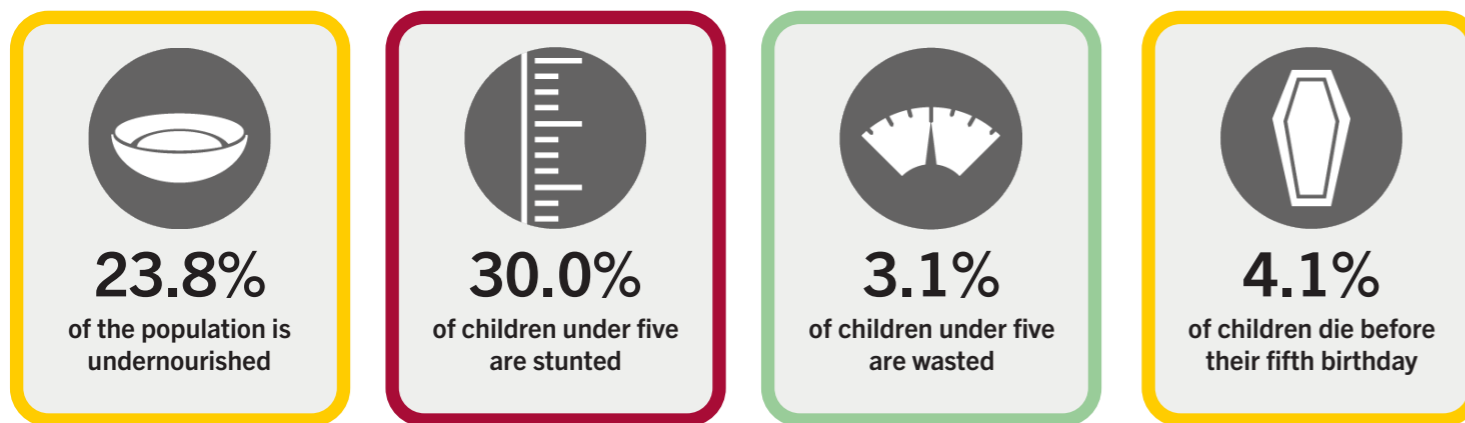

# GLOBAL HUNGER INDEX 2024: TANZANIA

# GLOBAL HUNGER INDEX 2024: TANZANIA

In the 2024 Global Hunger Index, Tanzania (United Rep. of) ranks **94<sup>th</sup>** out of the 127 countries with sufficient data to calculate 2024 GHI scores. With a score of **22.7**, Tanzania has a level of hunger that is *serious*.

Legend: very high (dark red), high (orange), medium (yellow), low (light green), very low (dark green)