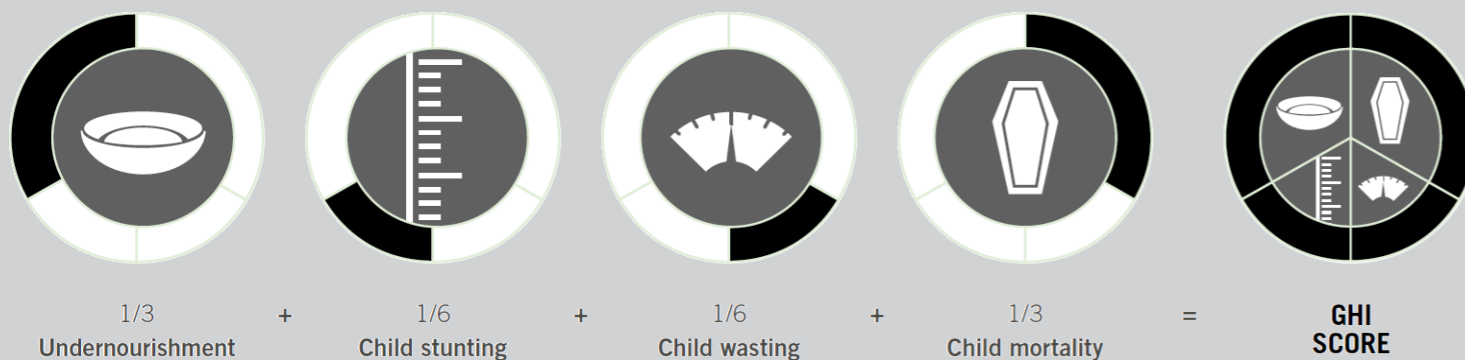

NOTE: See [Methodology](#) for the formula for calculating GHI scores and the sources from which the data are compiled.

The Global Hunger Index is a peer-reviewed annual report, jointly published by Concern Worldwide and Welthungerhilfe, designed to comprehensively measure and track hunger at the global, regional, and country levels. This country profile is based on data and information from the 2024 Global Hunger Index. The boundaries and names shown and the designations used on maps on this page do not imply official endorsement or acceptance by Welthungerhilfe (WHH) or Concern Worldwide.

For more information please see the 2024 Global Hunger Index at www.globalhungerindex.org

Publication date: October 2024