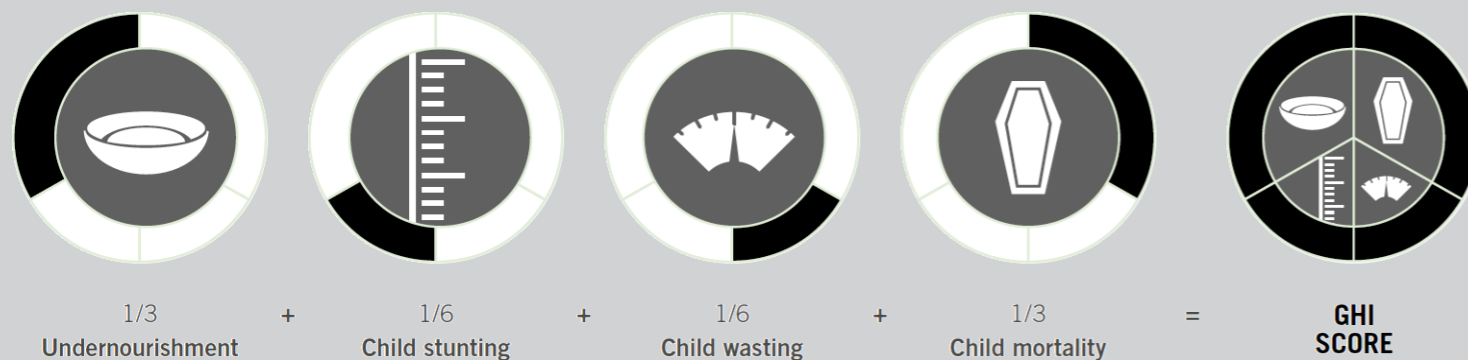

NOTE: See [Methodology](#) for the formula for calculating GHI scores and the sources from which the data are compiled.

The Global Hunger Index is a peer-reviewed annual report, jointly published by Concern Worldwide and Welthungerhilfe, designed to comprehensively measure and track hunger at the global, regional, and country levels. This country profile is based on data and information from the 2024 Global Hunger Index. The boundaries and names shown and the designations used on maps on this page do not imply official endorsement or acceptance by Welthungerhilfe (WHH) or Concern Worldwide.

For more information please see the 2024 Global Hunger Index at www.globalhungerindex.org

Publication date: October 2024