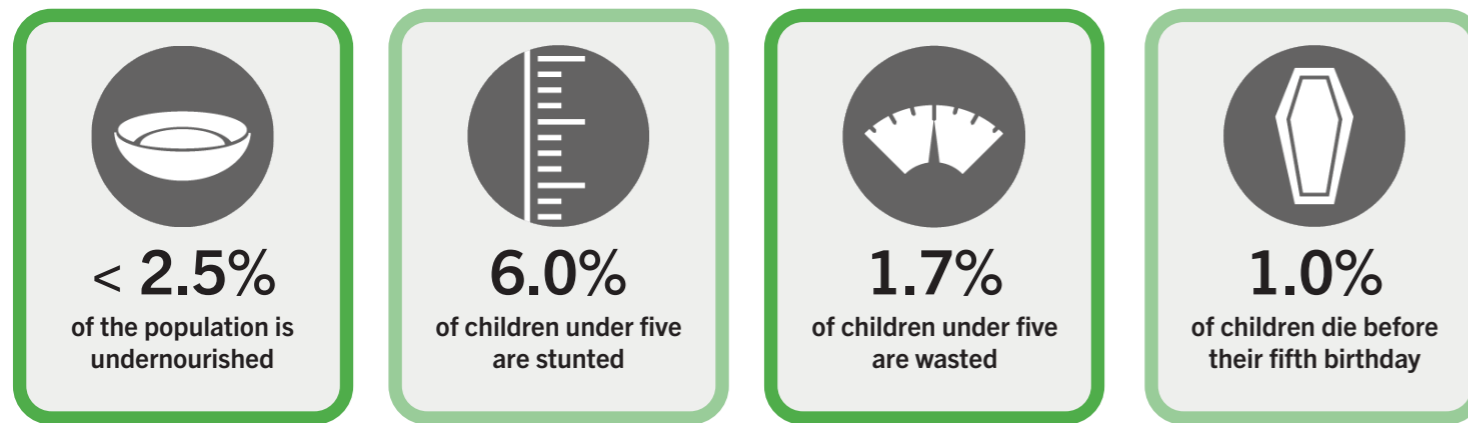

very high high medium low very low