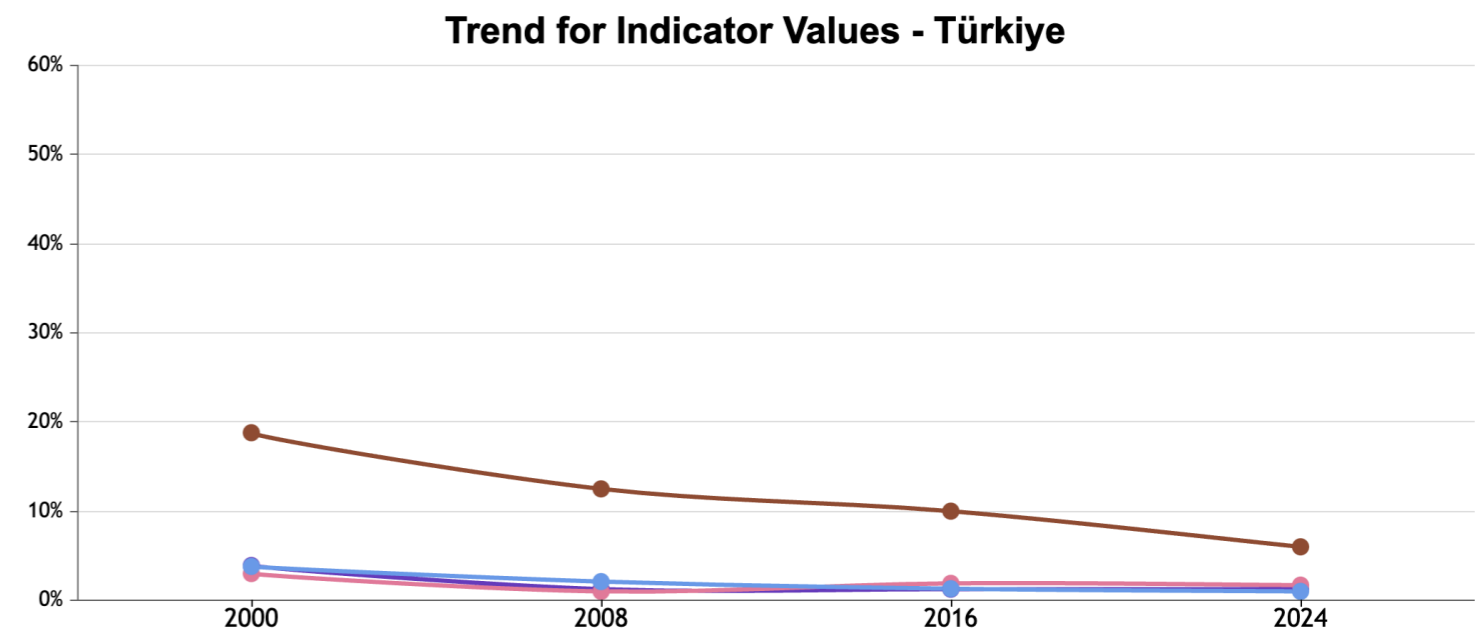

Undernourishment (% of population) Child wasting (% of children under five years old) Child stunting (% of children under five years old) Child mortality (% of children under five years old)

NOTE: — = Data are not available or not presented. See [Table A.3](#) for provisional designations of the severity of hunger for some countries with incomplete data. *GHI estimates.

NOTE: Data for child stunting and child wasting are from 1998–2002 (2000), 2006–2010 (2008), 2014–2018 (2016), and 2019–2023 (2024). Data for undernourishment are from 2000–2002 (2000), 2007–2009 (2008), 2015–2017 (2016), and 2021–2023 (2024). Data for child mortality are from 2000, 2008, 2016, and 2022 (2024).