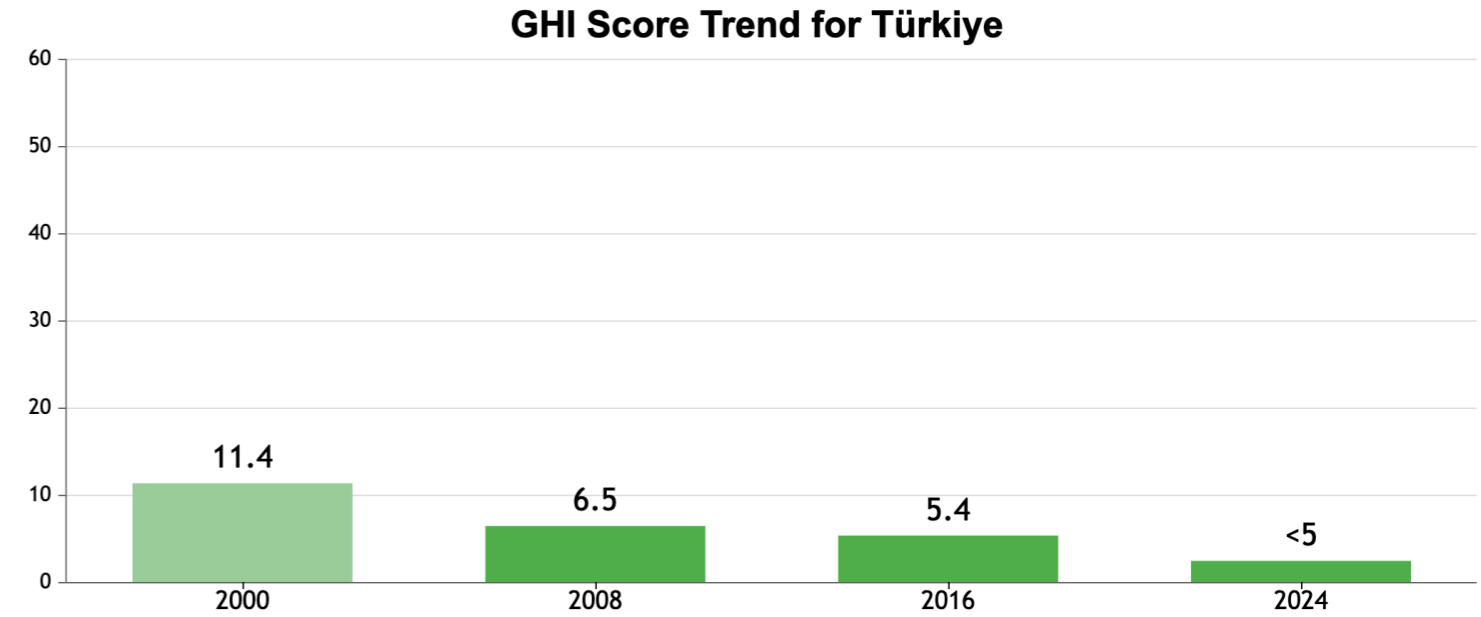

# GLOBAL HUNGER INDEX 2024: TÜRKIYE

In the 2024 Global Hunger Index, Türkiye is one of 22 countries with a GHI score of less than 5. Differences between their scores are minimal. With a score **under 5**, Türkiye has a level of hunger that is **low**.

Türkiye's GHI Score is based on the values of four component indicators:

very high high medium low very low

NOTE: Data for GHI scores are from 1998–2002 (2000), 2006–2010 (2008), 2014–2018 (2016), and 2019–2023 (2024).

NOTE: Data for child stunting and child wasting are from 1998–2002 (2000), 2006–2010 (2008), 2014–2018 (2016), and 2019–2023 (2024). Data for undernourishment are from 2000–2002 (2000), 2007–2009 (2008), 2015–2017 (2016), and 2021–2023 (2024). Data for child mortality are from 2000, 2008, 2016, and 2022 (2024).