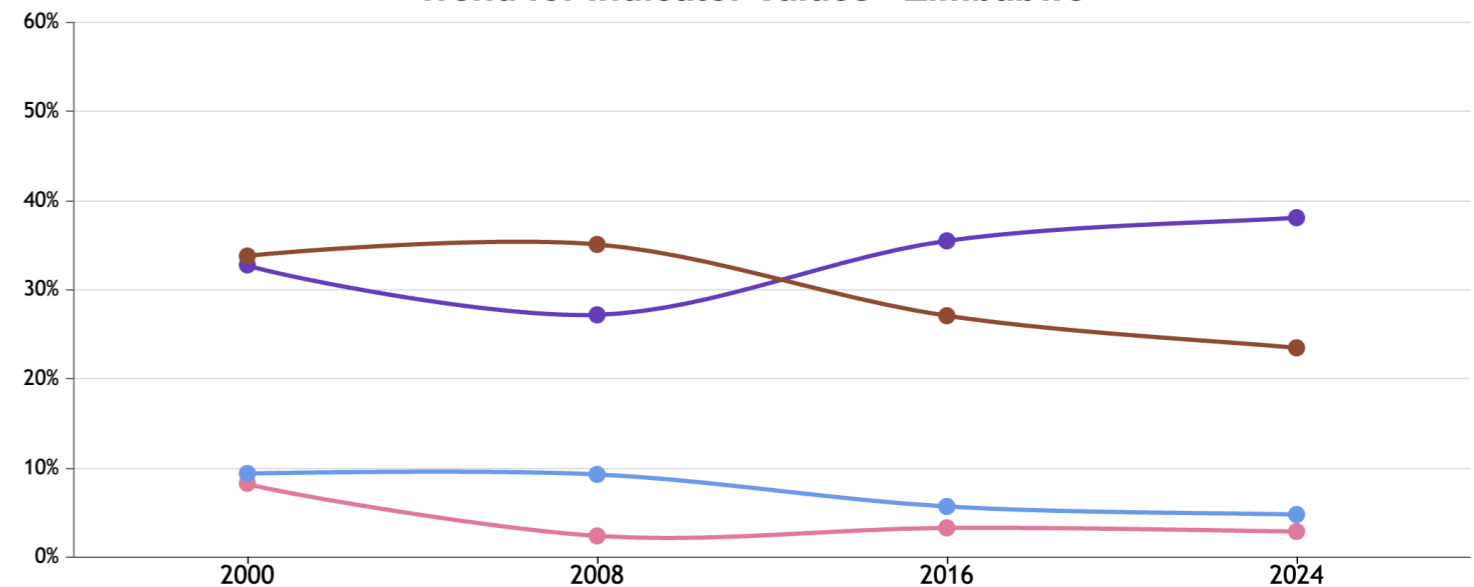

# GLOBAL HUNGER INDEX 2024: ZIMBABWE

# GLOBAL HUNGER INDEX 2024: ZIMBABWE

In the 2024 Global Hunger Index, Zimbabwe ranks **108<sup>th</sup>** out of the 127 countries with sufficient data to calculate 2024 GHI scores. With a score of **27.6**, Zimbabwe has a level of hunger that is *serious*.

GHI Score Trend for Zimbabwe

NOTE: Data for GHI scores are from 1998–2002 (2000), 2006–2010 (2008), 2014–2018 (2016), and 2019–2023 (2024).

Trend for Indicator Values - Zimbabwe

Legend:  
 - Undernourishment (% of population)  
 - Child stunting (% of children under five years old)  
 - Child wasting (% of children under five years old)  
 - Child mortality (% of children under five years old)

Zimbabwe's GHI Score is based on the values of four component indicators:

Legend for indicator severity: very high (red), high (orange), medium (yellow), low (light green), very low (dark green)

NOTE: — = Data are not available or not presented. See [Table A.3](#) for provisional designations of the severity of hunger for some countries with incomplete data. \*GHI estimates.