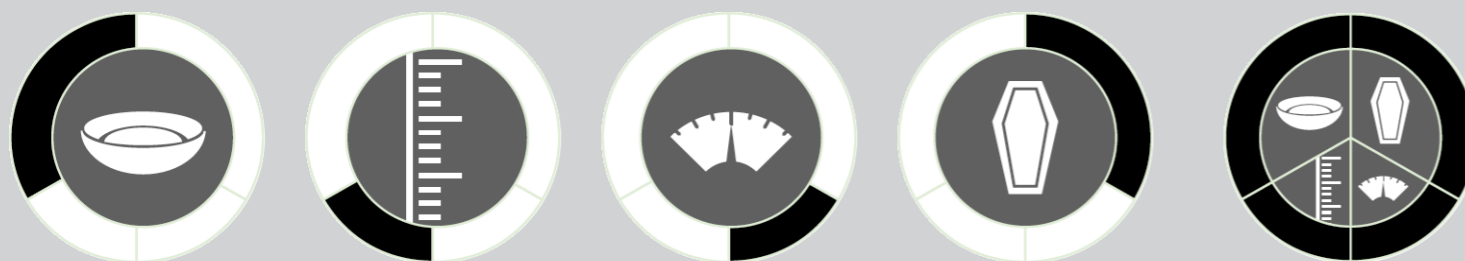

# GLOBAL HUNGER INDEX 2024: ZIMBABWE

In the 2024 Global Hunger Index, Zimbabwe ranks **108<sup>th</sup>** out of the 127 countries with sufficient data to calculate 2024 GHI scores. With a score of **27.6**, Zimbabwe has a level of hunger that is *serious*.

GHI Score Trend for Zimbabwe

NOTE: Data for GHI scores are from 1998–2002 (2000), 2006–2010 (2008), 2014–2018 (2016), and 2019–2023 (2024).

Trend for Indicator Values - Zimbabwe

Legend:  
 - Undernourishment (% of population)  
 - Child stunting (% of children under five years old)  
 - Child wasting (% of children under five years old)  
 - Child mortality (% of children under five years old)

Zimbabwe's GHI Score is based on the values of four component indicators:

Legend for indicator severity: very high (red), high (orange), medium (yellow), low (light green), very low (dark green)

NOTE: — = Data are not available or not presented. See [Table A.3](#) for provisional designations of the severity of hunger for some countries with incomplete data. \*GHI estimates.