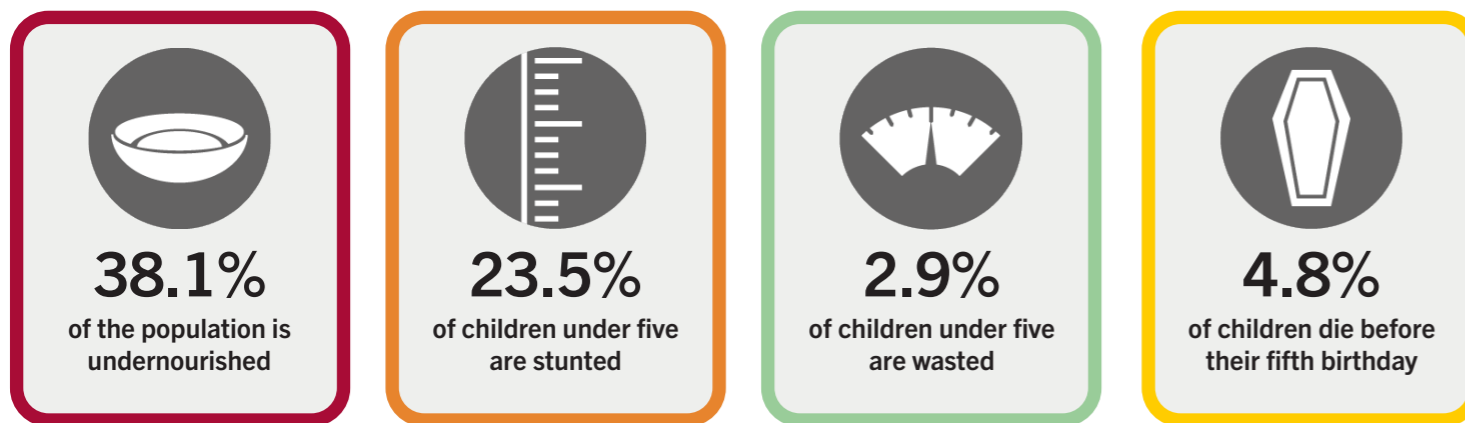

# GLOBAL HUNGER INDEX 2024: ZIMBABWE

In the 2024 Global Hunger Index, Zimbabwe ranks **108<sup>th</sup>** out of the 127 countries with sufficient data to calculate 2024 GHI scores. With a score of **27.6**, Zimbabwe has a level of hunger that is *serious*.

GHI Score Trend for Zimbabwe

NOTE: Data for GHI scores are from 1998–2002 (2000), 2006–2010 (2008), 2014–2018 (2016), and 2019–2023 (2024).

Trend for Indicator Values - Zimbabwe

Legend:  
 - Undernourishment (% of population)  
 - Child stunting (% of children under five years old)  
 - Child wasting (% of children under five years old)  
 - Child mortality (% of children under five years old)

Zimbabwe's GHI Score is based on the values of four component indicators:

Legend for indicator severity: very high (red), high (orange), medium (yellow), low (light green), very low (dark green)

NOTE: — = Data are not available or not presented. See [Table A.3](#) for provisional designations of the severity of hunger for some countries with incomplete data. \*GHI estimates.