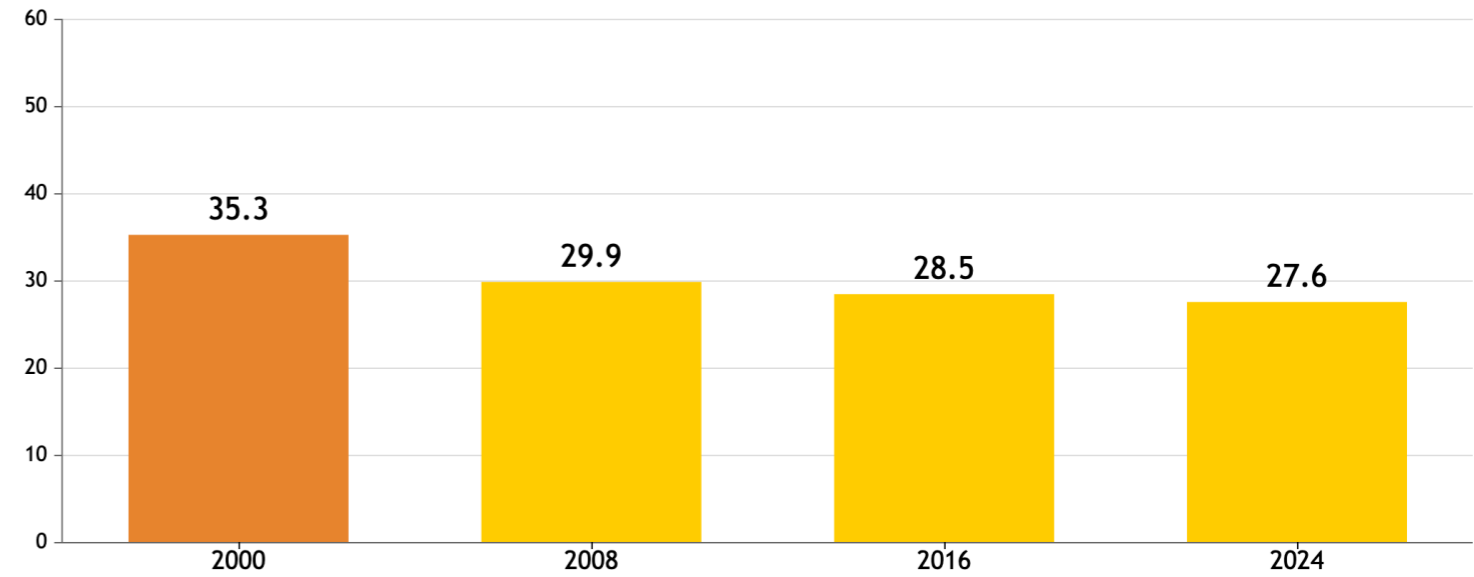

# GLOBAL HUNGER INDEX 2024: ZIMBABWE

# GLOBAL HUNGER INDEX 2024: ZIMBABWE

In the 2024 Global Hunger Index, Zimbabwe ranks **108<sup>th</sup>** out of the 127 countries with sufficient data to calculate 2024 GHI scores. With a score of **27.6**, Zimbabwe has a level of hunger that is *serious*.

GHI Score Trend for Zimbabwe

NOTE: Data for GHI scores are from 1998–2002 (2000), 2006–2010 (2008), 2014–2018 (2016), and 2019–2023 (2024).

Trend for Indicator Values - Zimbabwe

Legend:  
 - Undernourishment (% of population)  
 - Child stunting (% of children under five years old)  
 - Child wasting (% of children under five years old)  
 - Child mortality (% of children under five years old)

Zimbabwe's GHI Score is based on the values of four component indicators:

Legend for indicator severity: very high (red), high (orange), medium (yellow), low (light green), very low (dark green)

NOTE: — = Data are not available or not presented. See [Table A.3](#) for provisional designations of the severity of hunger for some countries with incomplete data. \*GHI estimates.